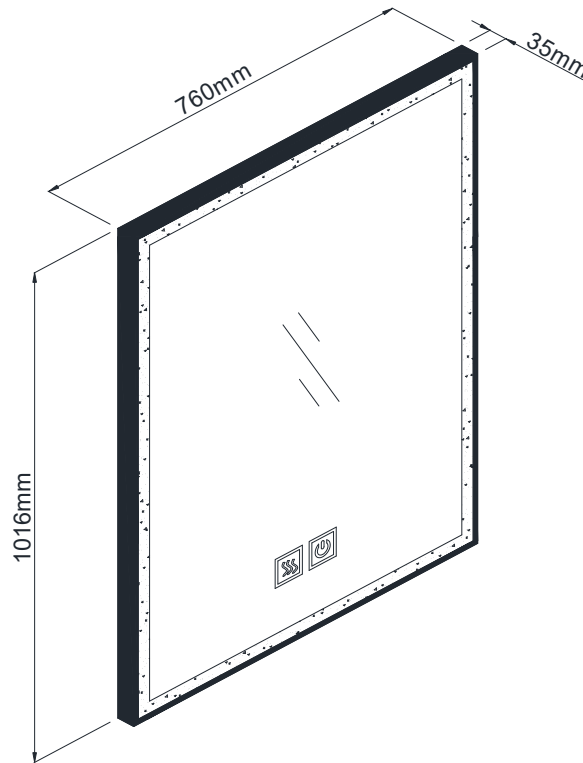

Item No.	Size	Power
LEDA 24-24	Ø 600mm	24W
LEDB 28-28	Ø 700mm	36W
LEDB 32-32	Ø 800mm	36W
LEDB 36-36	Ø 900mm	36W

PRODUCTS DISPLAY

LED MIRROR CABINET

MC-24

FEATURES:

- ☆ Mirror cabinet
- ☆ Input Voltage: AC110V, 50/60Hz
- ☆ Rated Power: 20W
- ☆ High Grade Aluminum Alloy Body
- ☆ 5mm silver mirror
- ☆ Energy efficient SMD LED
- ☆ Touch sensor switch
- ☆ 2pcs soft-closing hinges
- ☆ 2pcs adjustable tempered glass shelves
- ☆ Built-in electronic LED driver approved by UL
- ☆ Size: 600 x 800 x 127mm, can be customized
- ☆ Anit-fog is optional
- ☆ Wall mounted installation

PRODUTS DISPALY

LED MIRROR_32 INCH RH

FEATURES

- ☆ LED Backlighting Bathroom Mirror
- ☆ Hexagonal / Diamond shape
- ☆ Input Voltage: 120V/60Hz
- ☆ Power: 24W
- ☆ LED strip 2835, 120LEDS/M
- ☆ 5mm silver mirror
- ☆ Aluminum frame
- ☆ Touch switch
- ☆ Ambient LED
- ☆ Anti-fog is optional
- ☆ UL certified LED Strip, Power Supply and Power Wire
- ☆ Size: 800 x 800mm (31.5" x 31.5")

DIMENSION DRAWING

LED MIRROR_ 30 INCH-H40-BF

FEATURES

- ☆ LED Backlighting Bathroom Mirror
- ☆ Input Voltage: 120V/60Hz
- ☆ Power: 36W
- ☆ LED strip 2835, 120LEDS/M
- ☆ 5mm silver mirror
- ☆ Black Aluminum frame
- ☆ Touch switch
- ☆ Ambient LED
- ☆ Anti-fog
- ☆ UL certified LED Strip, Power Supply and Power Wire
- ☆ Size: 760 x 1016mm (30" x 40")

DIMENSION DRAWING

SIZE OPTIONAL

Item No.	Size	Power
36 INCH-H40-BF	900 x 1016mm (35.4" x 40")	36W
42 INCH-H40-BF	1050 x 1016mm (41.3" x 40")	36W
48 INCH-H40-BF	1200 x 1016mm (47.2" x 40")	36W
60 INCH-H40-BF	1500 x 1016mm (59" x 40")	48W