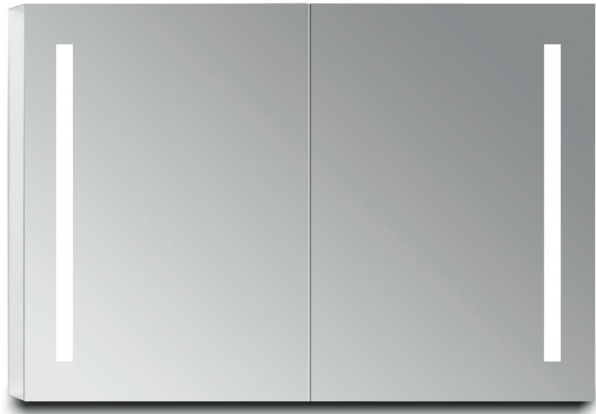

PRODUTS DISPALY

LED MIRROR CABINET

MC-30

FEATURES:

- ☆ Two door mirror cabinet
- ☆ Input Voltage: AC110V, 50/60Hz
- ☆ Rated Power: 25W
- ☆ High Grade Aluminum Alloy Body
- ☆ 5mm silver mirror
- ☆ Energy efficient SMD LED
- ☆ Touch sensor switch
- ☆ 4pcs soft-closing hinges
- ☆ 2pcs adjustable tempered glass shelves
- ☆ Built-in electronic LED driver approved by UL
- ☆ Size: 760 x 800 x 127mm, can be customized
- ☆ Anit-fog is optional
- ☆ Wall mounted installation

PRODUTS DISPALY

LED MIRROR CABINET

MC-36

FEATURES:

- ☆ Two door mirror cabinet
- ☆ Input Voltage: AC110V, 50/60Hz
- ☆ Rated Power: 30W
- ☆ High Grade Aluminum Alloy Body
- ☆ 5mm silver mirror
- ☆ Energy efficient SMD LED
- ☆ Touch sensor switch
- ☆ 4pcs soft-closing hinges
- ☆ 2pcs adjustable tempered glass shelves
- ☆ Built-in electronic LED driver approved by UL
- ☆ Size: 915 x 800 x 127mm, can be customized
- ☆ Anit-fog is optional
- ☆ Wall mounted installation

PRODUTS DISPALY

LED MIRROR CABINET

MC-42

FEATURES:

- ☆ Two door mirror cabinet
- ☆ Input Voltage: AC110V, 50/60Hz
- ☆ Rated Power: 35W
- ☆ High Grade Aluminum Alloy Body
- ☆ 5mm silver mirror
- ☆ Energy efficient SMD LED
- ☆ Touch sensor switch
- ☆ 4pcs soft-closing hinges
- ☆ 2pcs adjustable tempered glass shelves
- ☆ Built-in electronic LED driver approved by UL
- ☆ Size: 1067 x 800 x 127mm, can be customized
- ☆ Anit-fog is optional
- ☆ Wall mounted installation

PRODUTS DISPALY

LED MIRROR CABINET

MC-01

FEATURES:

- ☆ Single door mirror cabinet
- ☆ Recessed design, aluminum body with side mirror
- ☆ 5mm silver mirror
- ☆ Single LED strip
- ☆ Interior light with sensor
- ☆ Anit-frog is optional
- ☆ USB outlet
- ☆ Touch sensor switch (dimmer)
- ☆ 3pcs DTC soft-closing hinges, open 90 degree
- ☆ 4pcs adjustable tempered glass shelves, 8mm thick
- ☆ Input Voltage: AC110V, 50/60Hz
- ☆ Built-in electronic LED driver approved by UL
- ☆ Size: 430(W) x 1700(H) x 127(D) mm