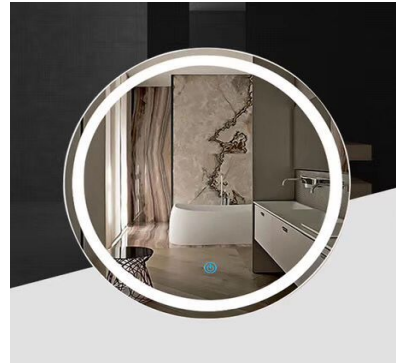

LED MIRROR

FEATURES

- ☆ LED Backlighting Bathroom Mirror
- ☆ Input Voltage: 120V/60Hz
- ☆ LED strip 2835, 60LEDS/M
- ☆ 5mm silver mirror
- ☆ Aluminum frame
- ☆ Touch switch
- ☆ Ambient LED
- ☆ UL certified, IP44
- ☆ Square and round mirror are available

INSTALLATION EFFECT DRAWING

36/42 INCH

48 INCH

60/72 INCH

ROUND LED MIRROR

FEATURES

- ☆ LED Backlighting Round Bathroom Mirror
- ☆ Input Voltage: 120V/60Hz
- ☆ LED strip 2835, 60LEDS/M
- ☆ 5mm silver mirror
- ☆ Aluminium frame
- ☆ Touch switch
- ☆ Ambient LED
- ☆ UL certified, IP44

Item No.	Size	Power
LEDA 24-24	Ø 600mm	24W
LEDB 28-28	Ø 700mm	36W
LEDB 32-32	Ø 800mm	36W
LEDB 36-36	Ø 900mm	36W

PRODUCTS DISPLAY

LED MIRROR CABINET

MC-24

FEATURES:

- ☆ Mirror cabinet
- ☆ Input Voltage: AC110V, 50/60Hz
- ☆ Rated Power: 20W
- ☆ High Grade Aluminum Alloy Body
- ☆ 5mm silver mirror
- ☆ Energy efficient SMD LED
- ☆ Touch sensor switch
- ☆ 2pcs soft-closing hinges
- ☆ 2pcs adjustable tempered glass shelves
- ☆ Built-in electronic LED driver approved by UL
- ☆ Size: 600 x 800 x 127mm, can be customized
- ☆ Anit-fog is optional
- ☆ Wall mounted installation

PRODUTS DISPALY

LED MIRROR_32 INCH RH

FEATURES

- ☆ LED Backlighting Bathroom Mirror
- ☆ Hexagonal / Diamond shape
- ☆ Input Voltage: 120V/60Hz
- ☆ Power: 24W
- ☆ LED strip 2835, 120LEDS/M
- ☆ 5mm silver mirror
- ☆ Aluminum frame
- ☆ Touch switch
- ☆ Ambient LED
- ☆ Anti-fog is optional
- ☆ UL certified LED Strip, Power Supply and Power Wire
- ☆ Size: 800 x 800mm (31.5" x 31.5")