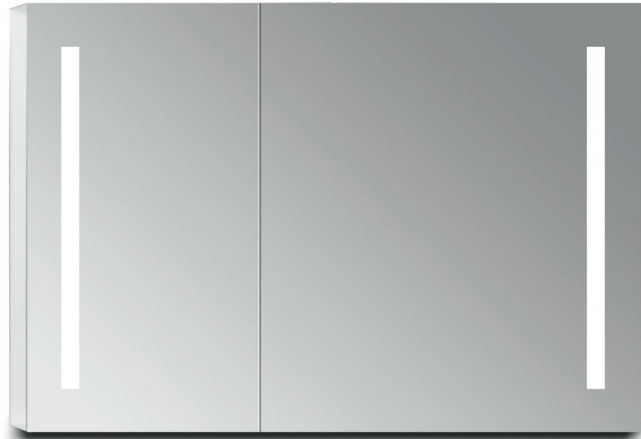

PRODUTS DISPALY

LED MIRROR CABINET

MC-30

FEATURES:

- ☆ Two door mirror cabinet
- ☆ Input Voltage: AC110V, 50/60Hz
- ☆ Rated Power: 25W
- ☆ High Grade Aluminum Alloy Body
- ☆ 5mm silver mirror
- ☆ Energy efficient SMD LED
- ☆ Touch sensor switch
- ☆ 4pcs soft-closing hinges
- ☆ 2pcs adjustable tempered glass shelves
- ☆ Built-in electronic LED driver approved by UL
- ☆ Size: 760 x 800 x 127mm, can be customized
- ☆ Anit-fog is optional
- ☆ Wall mounted installation

PRODUTS DISPALY

LED MIRROR CABINET

MC-36

FEATURES:

- ☆ Two door mirror cabinet
- ☆ Input Voltage: AC110V, 50/60Hz
- ☆ Rated Power: 30W
- ☆ High Grade Aluminum Alloy Body
- ☆ 5mm silver mirror
- ☆ Energy efficient SMD LED
- ☆ Touch sensor switch
- ☆ 4pcs soft-closing hinges
- ☆ 2pcs adjustable tempered glass shelves
- ☆ Built-in electronic LED driver approved by UL
- ☆ Size: 915 x 800 x 127mm, can be customized
- ☆ Anit-fog is optional
- ☆ Wall mounted installation

PRODUTS DISPALY

LED MIRROR CABINET

MC-42

FEATURES:

- ☆ Two door mirror cabinet
- ☆ Input Voltage: AC110V, 50/60Hz
- ☆ Rated Power: 35W
- ☆ High Grade Aluminum Alloy Body
- ☆ 5mm silver mirror
- ☆ Energy efficient SMD LED
- ☆ Touch sensor switch
- ☆ 4pcs soft-closing hinges
- ☆ 2pcs adjustable tempered glass shelves
- ☆ Built-in electronic LED driver approved by UL
- ☆ Size: 1067 x 800 x 127mm, can be customized
- ☆ Anit-fog is optional
- ☆ Wall mounted installation

PRODUTS DISPALY

LED MIRROR CABINET

MC-01

FEATURES:

- ☆ Single door mirror cabinet
- ☆ Recessed design, aluminum body with side mirror
- ☆ 5mm silver mirror
- ☆ Single LED strip
- ☆ Interior light with sensor
- ☆ Anit-frog is optional
- ☆ USB outlet
- ☆ Touch sensor switch (dimmer)
- ☆ 3pcs DTC soft-closing hinges, open 90 degree
- ☆ 4pcs adjustable tempered glass shelves, 8mm thick
- ☆ Input Voltage: AC110V, 50/60Hz
- ☆ Built-in electronic LED driver approved by UL
- ☆ Size: 430(W) x 1700(H) x 127(D) mm