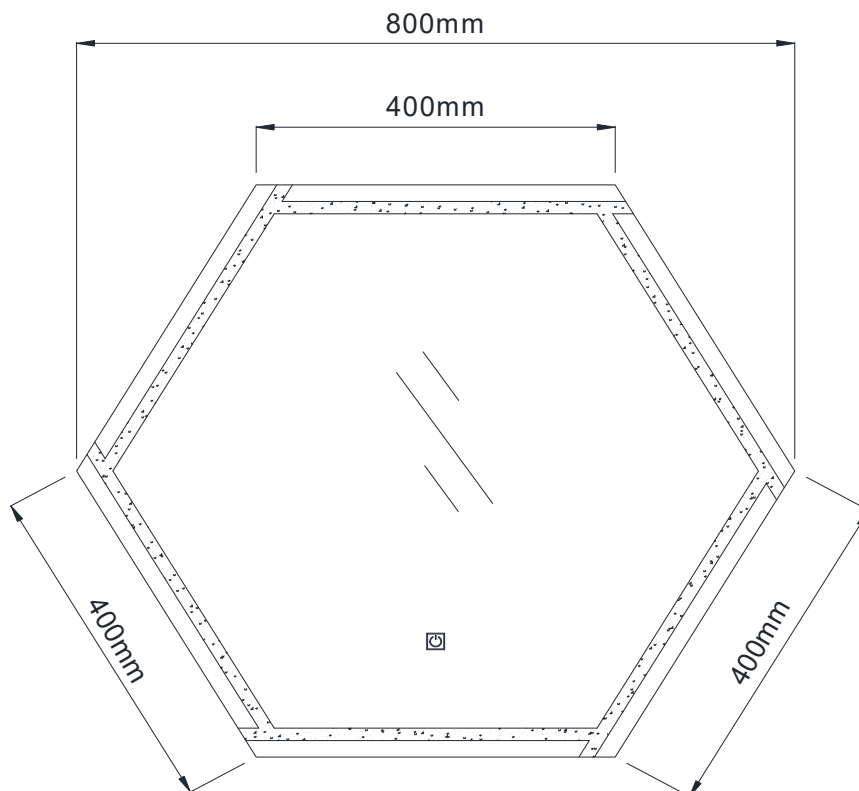

Item No.	Size	Power
LEDA 30-32	762 x 800mm (30" x 31.5")	24W
LEDB 36-40	900 x 1016mm (35.4" x 40")	36W
LEDB 42-40	1050 x 1016mm (41.3" x 40")	36W
LEDB 48-40	1200 x 1016mm (47.2" x 40")	36W
LEDC 60-40	1500 x 1016mm (59" x 40")	48W
LEDD 72-40	1800 x 1016mm (70.8" x 40")	60W

PRODUTS DISPALY

LED MIRROR_32 INCH RH

FEATURES

- ☆ LED Backlighting Bathroom Mirror
- ☆ Hexagonal / Diamond shape
- ☆ Input Voltage: 120V/60Hz
- ☆ Power: 24W
- ☆ LED strip 2835, 120LEDS/M
- ☆ 5mm silver mirror
- ☆ Aluminum frame
- ☆ Touch switch
- ☆ Ambient LED
- ☆ Anti-fog is optional
- ☆ UL certified LED Strip, Power Supply and Power Wire
- ☆ Size: 800 x 800mm (31.5" x 31.5")

DIMENSION DRAWING

LED MIRROR_ 30 INCH-H40-BF

FEATURES

- ☆ LED Backlighting Bathroom Mirror
- ☆ Input Voltage: 120V/60Hz
- ☆ Power: 36W
- ☆ LED strip 2835, 120LEDS/M
- ☆ 5mm silver mirror
- ☆ Black Aluminum frame
- ☆ Touch switch
- ☆ Ambient LED
- ☆ Anti-fog
- ☆ UL certified LED Strip, Power Supply and Power Wire
- ☆ Size: 760 x 1016mm (30" x 40")

DIMENSION DRAWING

SIZE OPTIONAL

Item No.	Size	Power
36 INCH-H40-BF	900 x 1016mm (35.4" x 40")	36W
42 INCH-H40-BF	1050 x 1016mm (41.3" x 40")	36W
48 INCH-H40-BF	1200 x 1016mm (47.2" x 40")	36W
60 INCH-H40-BF	1500 x 1016mm (59" x 40")	48W