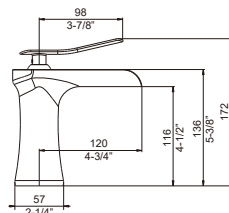

N 10119--**-C**
Single-handle
Bathroom Faucet

N 10119-A1-C**
Single-handle
Vessel Faucet

N 10165-B1-C**
Single-handle
Bathroom Faucet

N 12119-B1-C**
Single-handle
Bathroom Faucet

N 12119-B2-C**
Single-handle
Vessel Faucet