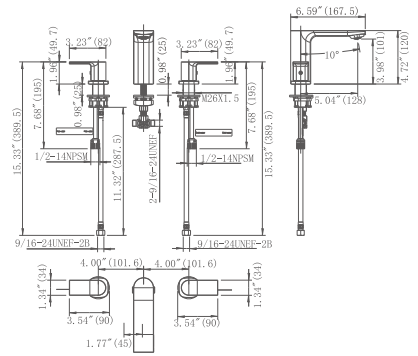

N 1L137300 **-C
4" Centerset
Lavatory Faucet

Brushed Nickel

Black

N 1L137400 **-C
Two-handle 8"
Spread Faucet

Black

Brushed Nickel

Oil Rub Bronze

N 2010002 **-C
Single-handle
Bathroom Faucet