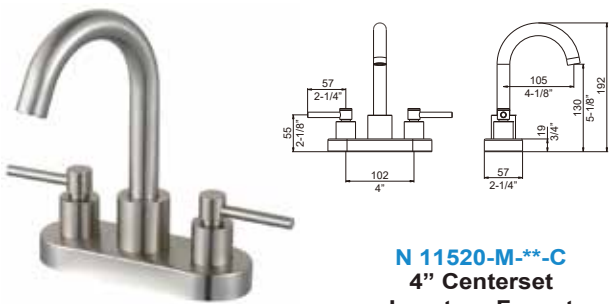

N 12119-A1--C**
Waterfall
Vessel Faucet

N 10111--C**
Single-handle
Bathroom Faucet

N 10111-A1--C**
Single-handle
Vessel Faucet

N 10120-B1--C**
Single-handle
Lavatory/ Bar Faucet

N 10120-B2--C**
Single-handle
Lavatory/ Bar Faucet

NSF/ANSI 312

Compliant with California Health and Safety Code 1116875 (AB1953)

KITCHEN & BATH FAUCETS

Black Brushed Nickel
N 88119-A1--C**
Single-handle Swivel Vessel Faucet

N 11508--**-C**
Two-handle 8" Spread Faucet