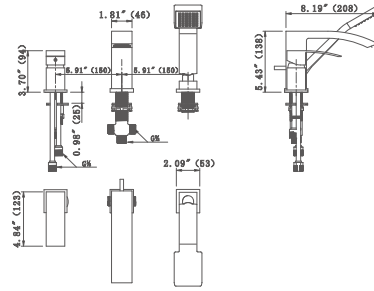

Chrome

Black

21467

Free Standing Tub Faucet

FAUCETS & MORE

**N2051026CP -BN
Tub Faucet**

**N2080307CP -BN
SHOWER**

**82011-CH
Drainer**