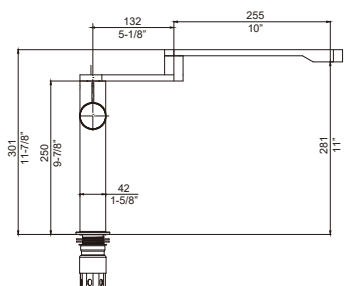

SFC025**
Single-handle
Kitchen Faucet

NSF/ANSI 372

Compliant with California Health and Safety Code 1116875 (AB1953)