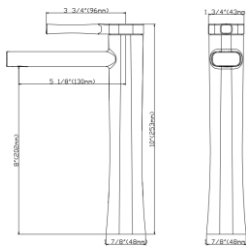

- Single hole pairs with any basin bathroom sink
- Pre-attached waterlines and all mounting hardware included
- Available in PC / BN/ BL finishing
- CEC certified 1.2GPM (4.5L/MIN) Max.
- NSF372 NSF/ANSI/CAN 61: Q ≤ 1
- cUPC (ASME A112.18.1/CSA B125.1) certified