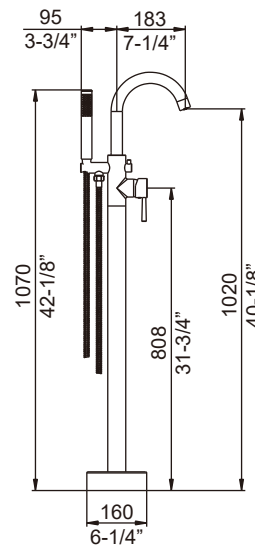

21419

Free Standing Tub Faucet