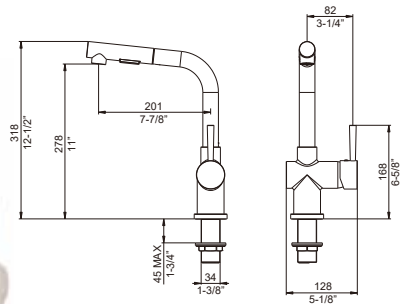

N 88413-B3-**-C
Single-handle pull-out
Kitchen Faucet