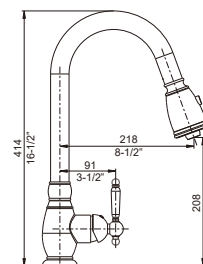

N 88408**-**-C
Single-handle pull-down
Kitchen Faucet

NSF/ANSI 372

Compliant with California Health and Safety Code 1116875 (AB1953)