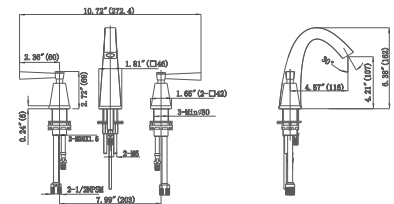

N 1L145700 **-C
Single-handle
Bathroom Faucet

Brushed Nickel

Chrome

N 2010275 **-C
Two-handle 8"
Spread Faucet

NSF/ANSI 372

Compliant with California Health and Safety Code 1116875 (AB1953)

KITCHEN & BATH FAUCETS