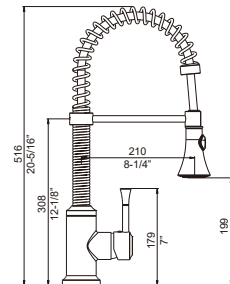

N 88586-**-**-C
Single-handle pull-down
Kitchen Faucet