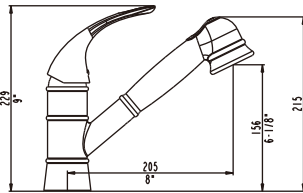

NSF/ANSI 372

Compliant with California Health and Safety Code 1116875 (AB1953)

KITCHEN & BATH FAUCETS

N 88406--**-C**
Single-handle pull-down
Kitchen Faucet

N 88485-B1--C**
Single-handle pull-down
Kitchen Faucet