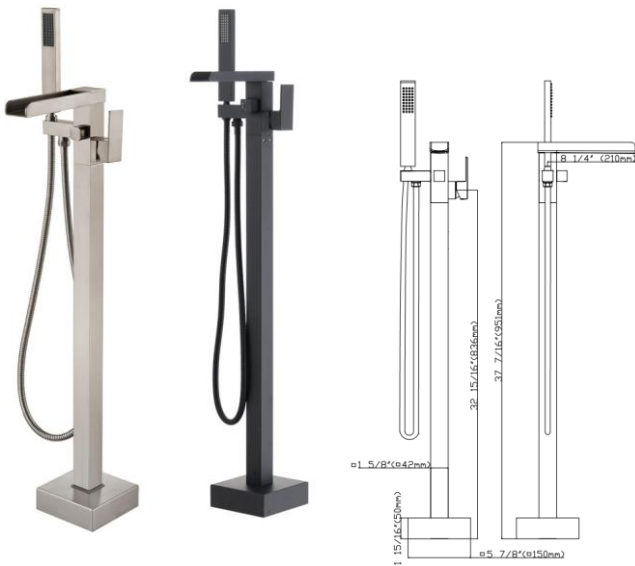

Floor Mount Tub Faucet I1512-3

- -Freestanding style with hose and hand shower
- Mounting block included allows easy installation
- Available in BN/ BL finishing
- Flow rate for hand shower 1.8GPM (6.8L/MIN) Max.
  For tub spout 2.4GPM(9.0L/MIN) Min.
- cUPC (ASME A112.18.1/CSA B125.1) certified