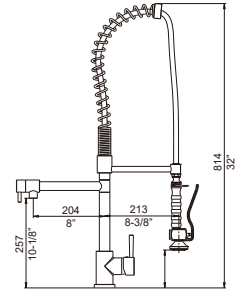

N 88501-B3-**-C
Single-handle Pull-out
Kitchen faucet