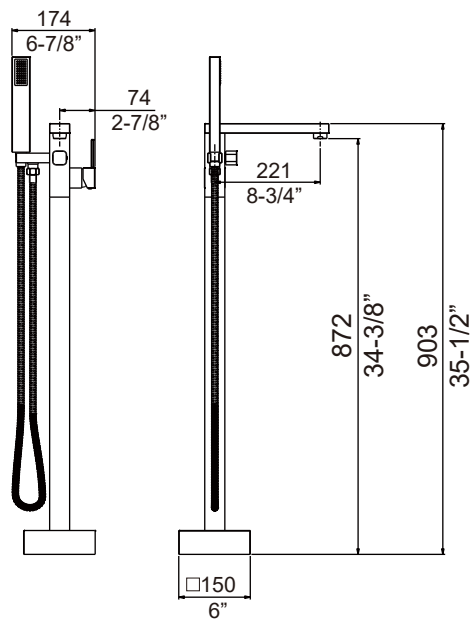

TUB FAUCETS

21419

Free Standing Tub Faucet

21467