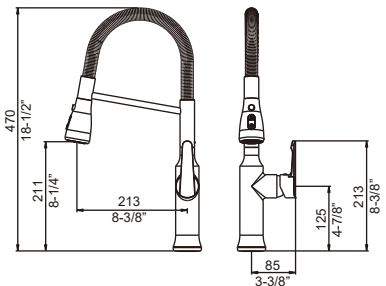

Brushed Nickel   Brushed Gold

N 88518-N1-**-C
Single-handle pull-down
Kitchen Faucet