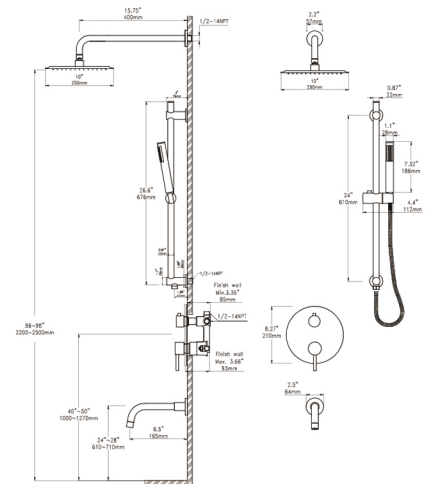

CZ448308 — PC TUB AND SHOWER SYSTEM

Product Features:

- Pressure balanced valve with forged brass body and flange
- 3 ways functional diverter
- 10" square stainless steel rainfall shower head with arm
- With brass sliding bar and hand shower set.
- With brass square tub spout
- Available in 3 color finishings
- CUPC and CEC certified 1.8 GPM

BL

BN

CZ612008 — PC TUB AND SHOWER SYSTEM

Product Features:

- Pressure balanced valve with forged brass body and flange
- 3 ways functional diverter
- 10" round stainless steel rainfall shower head with arm
- With brass sliding bar and hand shower set.
- With brass round tub spout
- Available in 3 color finishings
- CUPC and CEC certified 1.8 GPM

BL

BN

CZ449108 — BN TUB AND SHOWER SYSTEM

Product Features:

- Pressure balanced valve with forged brass body and flange
- 8" stainless steel rainfall shower head
- With bath spout
- Available in 3 color finishings
- CUPC and CEC certified 1.8 GPM