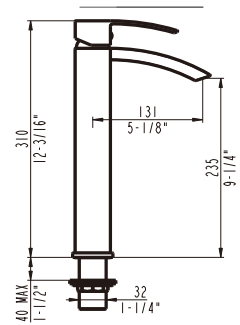

N 1L137300 **-C
4" Centerset
Lavatory Faucet

Brushed Nickel

Black

N 1L137400 **-C
Two-handle 8"
Spread Faucet

Black

Brushed Nickel

Oil Rub Bronze

N 2010002 **-C
Single-handle
Bathroom Faucet