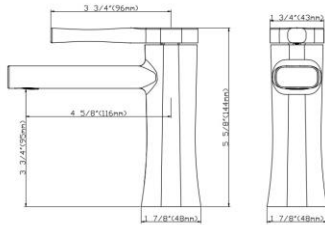

Kitchen Faucet B3541

- -Single hole pairs with any basin bathroom sink
- -Pre-attached waterlines and all mounting hardware included
- Available in PC / BN/ BL finishing
- CEC certified 1.2GPM (4.5L/MIN) Max.
- NSF372 NSF/ANSI/CAN 61: Q ≤ 1
- cUPC (ASME A112.18.1/CSA B125.1) certified

Basin Faucet B3542

- -Single hole pairs with any basin bathroom sink
- -Pre-attached waterlines and all mounting hardware included
- Available in PC / BN/ BL finishing
- CEC certified 1.2GPM (4.5L/MIN) Max.
- NSF372 NSF/ANSI/CAN 61: Q ≤ 1
- cUPC (ASME A112.18.1/CSA B125.1) certified

Kitchen Faucet D3541

- -Single hole Single handle Pull-Down Sprayer
- Pre-attached waterlines and all mounting hardware included
- Available in PC / BN/ BL finishing
- CEC certified 1.8GPM (6.8L/MIN) Max.
- NSF372 NSF/ANSI/CAN 61: Q ≤ 1
- cUPC (ASME A112.18.1/CSA B125.1) certified