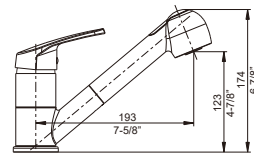

N 88478-**-**-C
Single-handle pull-out
Kitchen Faucet