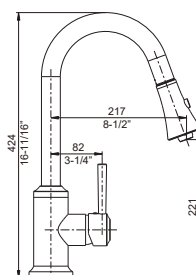

N 88486-**-**-C
Single-handle pull-down
Kitchen Faucet