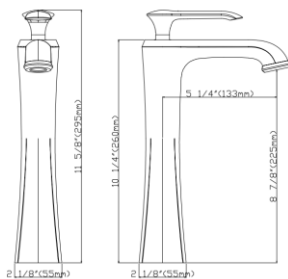

Basin Faucet B3581

- -Single hole pairs with any basin bathroom sink
- -Pre-attached waterlines and all mounting hardware included
- Available in PC / BN/ BL finishing
- CEC certified 1.2GPM (4.5L/MIN) Max.
- NSF372 NSF/ANSI/CAN 61: Q ≤ 1
- cUPC (ASME A112.18.1/CSA B125.1) certified