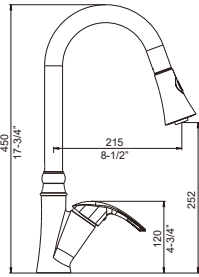

NSF/ANSI 372

Compliant with California Health and Safety Code 1116875 (AB1953)

KITCHEN & BATH FAUCETS

N 88406--**-C**
Single-handle pull-down
Kitchen Faucet

N 88485-B1--C**
Single-handle pull-down
Kitchen Faucet