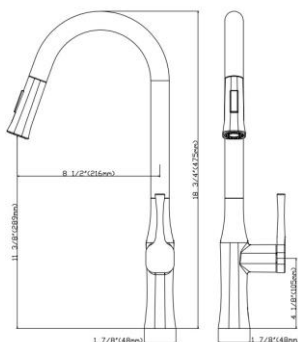

Basin Faucet B3542

- -Single hole pairs with any basin bathroom sink
- -Pre-attached waterlines and all mounting hardware included
- Available in PC / BN/ BL finishing
- CEC certified 1.2GPM (4.5L/MIN) Max.
- NSF372 NSF/ANSI/CAN 61: Q ≤ 1
- cUPC (ASME A112.18.1/CSA B125.1) certified