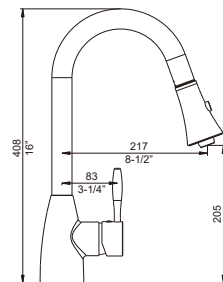

N 88402-**-**-C
Single-handle pull-down
Kitchen Faucet