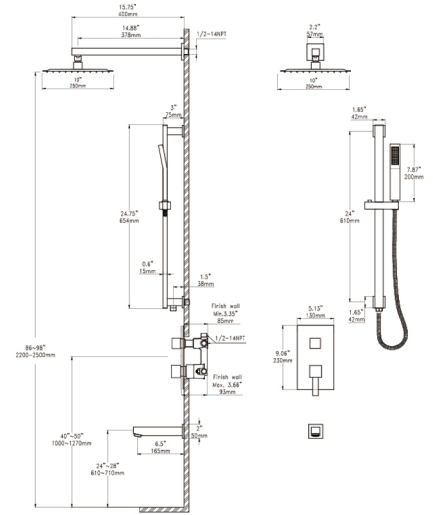

Floor Mount Tub Faucet I1512-3

- Freestanding style with hose and hand shower
- Mounting block included allows easy installation
- Available in BN/ BL finishing
- Flow rate for hand shower 1.8GPM (6.8L/MIN) Max.
For tub spout 2.4GPM(9.0L/MIN) Min.
- cUPC (ASME A112.18.1/CSA B125.1) certified

Floor Mount Tub Faucet I1518-1

- Freestanding style with hose and hand shower
- Mounting block included allows easy installation
- Available in PC/BN/ BL finishing
- Flow rate for hand shower 1.8GPM (6.8L/MIN) Max.
For tub spout 2.4GPM(9.0L/MIN) Min.
- cUPC (ASME A112.18.1/CSA B125.1) certified

CZ448308 — PC TUB AND SHOWER SYSTEM

Product Features:

- Pressure balanced valve with forged brass body and flange
- 3 ways functional diverter
- 10" square stainless steel rainfall shower head with arm
- With brass sliding bar and hand shower set.
- With brass square tub spout
- Available in 3 color finishings
- CUPC and CEC certified 1.8 GPM