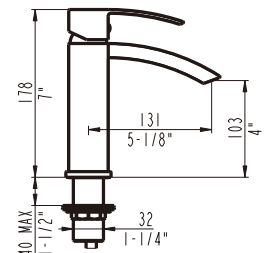

Black

Brushed Nickel

Oil Rub Bronze

Chrome

N 2010001 **-C
Single-handle
Bathroom Faucet

NSF/ANSI 372

Compliant with California Health and Safety Code 1116875 (AB1953)

KITCHEN & BATH FAUCETS