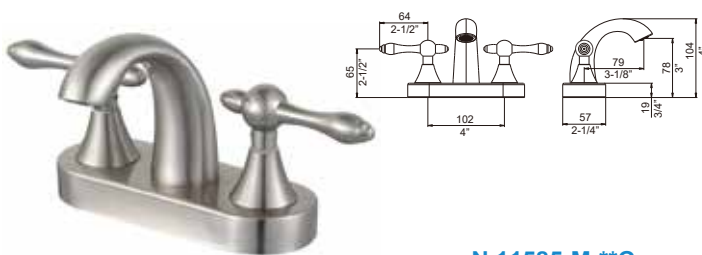

N 11585-M-**-C
4" Centerset Lavatory Faucet