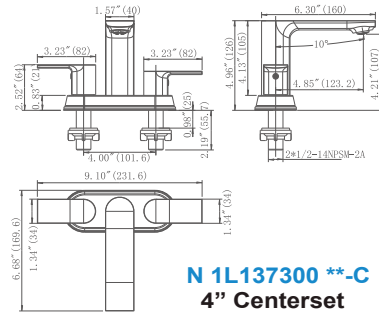

N 1L145700 **-C
Single-handle
Bathroom Faucet

Brushed Nickel

Chrome

N 2010275 **-C
Two-handle 8"
Spread Faucet

NSF/ANSI 372

Compliant with California Health and Safety Code 1116875 (AB1953)

KITCHEN & BATH FAUCETS