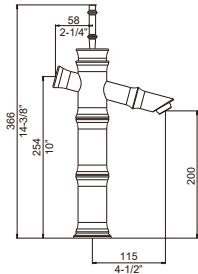

N 12119-A1--C**
Waterfall
Vessel Faucet

N 10111--C**
Single-handle
Bathroom Faucet

N 10111-A1--C**
Single-handle
Vessel Faucet

N 10120-B1--C**
Single-handle
Lavatory/ Bar Faucet

N 10120-B2--C**
Single-handle
Lavatory/ Bar Faucet