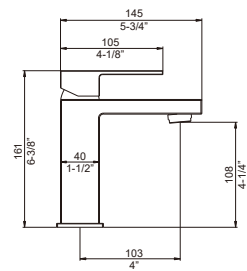

N 11520-M--C**
4" Centerset Lavatory Faucet

N 11520-N2--C**
Two-handle 8" Spread Faucet

N 11585-M--C**
4" Centerset Lavatory Faucet

N 11585--**-C**
Two-handle 8" Spread Faucet

Brushed Nickel

Black

N 10167-A9--C**
Single-handle Bathroom Faucet