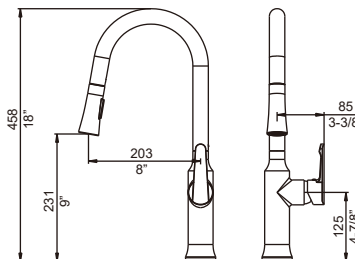

N 88421-**-**-C
Single-handle pull-down
Kitchen Faucet