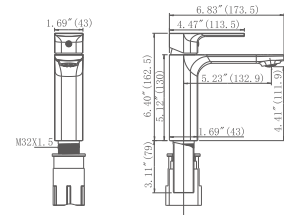

N 1L145600 **-C
Single-handle
Bathroom Faucet