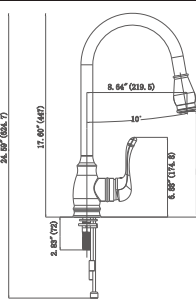

N 2070189-**-C
Single-handle pull-down
Kitchen Faucet