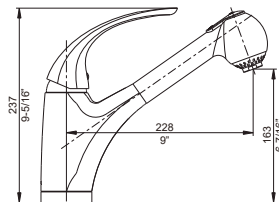

N 88487-**-**-C
Single-handle pull-out
Kitchen Faucet