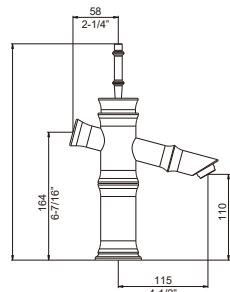

N 12119-A1--C**
Waterfall
Vessel Faucet

N 10111--C**
Single-handle
Bathroom Faucet

N 10111-A1--C**
Single-handle
Vessel Faucet

N 10120-B1--C**
Single-handle
Lavatory/ Bar Faucet

N 10120-B2--C**
Single-handle
Lavatory/ Bar Faucet