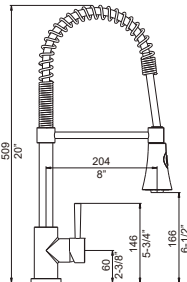

N 88502-B5-**-C
Single-handle pull-out
Kitchen Faucet