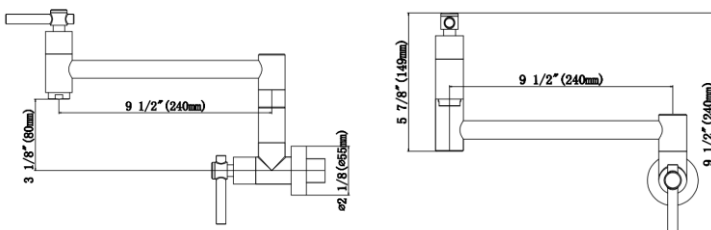

Kitchen Faucet D0651-5

- -Single hole Single handle Pull-Down Sprayer
- Pre-attached waterlines and all mounting hardware included
- Available in PC / BN/ BL finishing
- CEC certified 1.8GPM (6.8L/MIN) Max.
- NSF372 NSF/ANSI/CAN 61: Q ≤ 1
- cUPC (ASME A112.18.1/CSA B125.1) certified