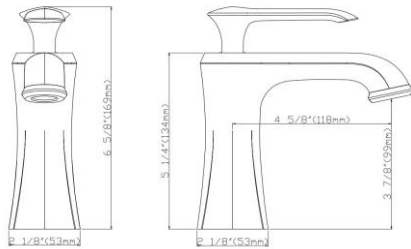

Basin Faucet B3581

- -Single hole pairs with any basin bathroom sink
- -Pre-attached waterlines and all mounting hardware included
- Available in PC / BN/ BL finishing
- CEC certified 1.2GPM (4.5L/MIN) Max.
- NSF372 NSF/ANSI/CAN 61: Q ≤ 1
- cUPC (ASME A112.18.1/CSA B125.1) certified

Basin Faucet B3582

- -Single hole pairs with any basin bathroom sink
- -Pre-attached waterlines and all mounting hardware included
- Available in PC / BN/ BL finishing
- CEC certified 1.2GPM (4.5L/MIN) Max.
- NSF372 NSF/ANSI/CAN 61: Q ≤ 1
- cUPC (ASME A112.18.1/CSA B125.1) certified

Basin Faucet B3583

- -3 holes 8" widespread 2-handles
- Speed connect system allows easy installation
- Available in PC / BN/ BL finishing
- CEC certified 1.2GPM (4.5L/MIN) Max.
- NSF372 NSF/ANSI/CAN 61: Q ≤ 1
- cUPC (ASME A112.18.1/CSA B125.1) certified