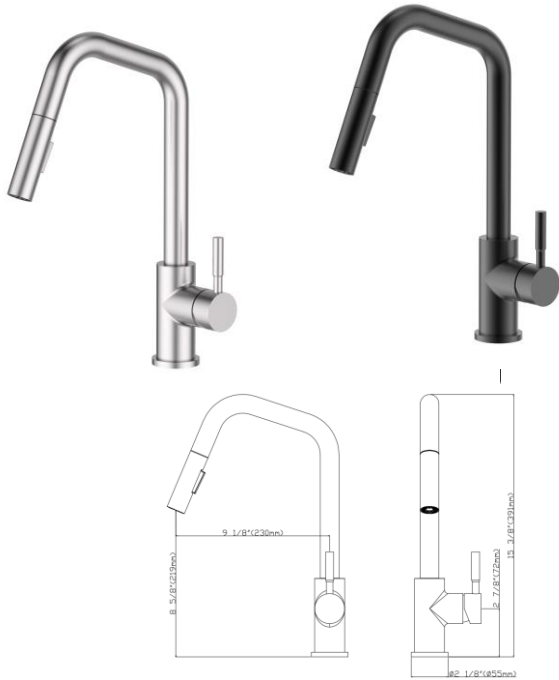

Kitchen Faucet D0678

- -Single hole Single handle Pull-Out Sprayer
- Pre-attached waterlines and all mounting hardware included
- Available in BN/ BL finishing
- CEC certified 1.8GPM (6.8L/MIN) Max.
- -304 stainless steel material
- NSF372 NSF/ANSI/CAN 61: Q ≤1
- cUPC (ASME A112.18.1/CSA B125.1) certified