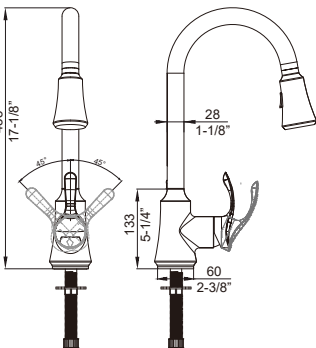

Brushed Gold

Black

N 88503-B2--C**
Single-handle pull-down
Kitchen Faucet

N 2070189--C**
Single-handle pull-down
Kitchen Faucet

Brushed Nickel

Black

N 88501-B3--C**
Single-handle Pull-out
Kitchen faucet

SFC001**
Single-handle pull-down
Kitchen Faucet