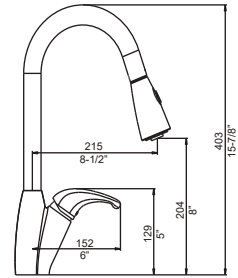

NSF/ANSI 372

Compliant with California Health and Safety Code 1116875 (AB1953)

KITCHEN & BATH FAUCETS

N 88406--**-C**
Single-handle pull-down
Kitchen Faucet

N 88485-B1--C**
Single-handle pull-down
Kitchen Faucet