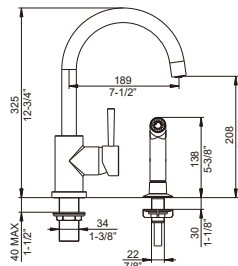

N 88403--**-C**
Single-handle pull-out
Kitchen Faucet

N 88478--**-C**
Single-handle pull-out
Kitchen Faucet

N 88487--**-C**
Single-handle pull-out
Kitchen Faucet

N 88413-B3--C**
Single-handle pull-out
Kitchen Faucet