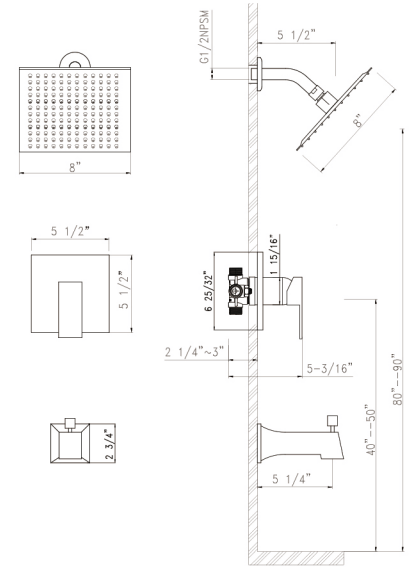

CZ449108 — BN TUB AND SHOWER SYSTEM

Product Features:

- Pressure balanced valve with forged brass body and flange
- 8" stainless steel rainfall shower head
- With bath spout
- Available in 3 color finishings
- CUPC and CEC certified 1.8 GPM

BL

PC