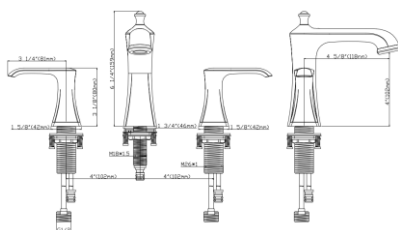

Basin Faucet B3582

- -Single hole pairs with any basin bathroom sink
- -Pre-attached waterlines and all mounting hardware included
- Available in PC / BN/ BL finishing
- CEC certified 1.2GPM (4.5L/MIN) Max.
- NSF372 NSF/ANSI/CAN 61: Q ≤ 1
- cUPC (ASME A112.18.1/CSA B125.1) certified