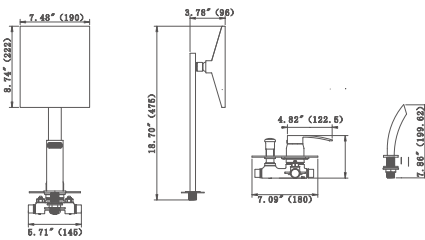

Chrome

Black

21467

Free Standing Tub Faucet

FAUCETS & MORE

**N2051026CP -BN
Tub Faucet**

**N2080307CP -BN
SHOWER**

**82011-CH
Drainer**