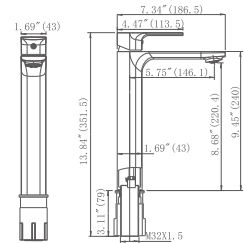

N 1L145700 **-C
Single-handle
Bathroom Faucet