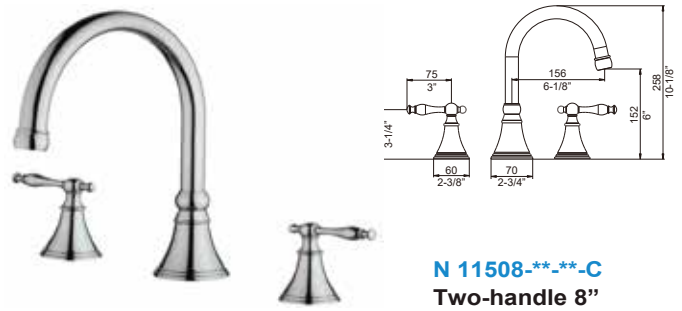

NSF/ANSI 312

Compliant with California Health and Safety Code 1116875 (AB1953)

KITCHEN & BATH FAUCETS

Black Brushed Nickel
N 88119-A1--C**
Single-handle Swivel Vessel Faucet

N 11508--**-C**
Two-handle 8" Spread Faucet