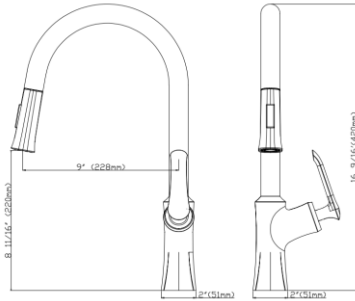

Kitchen Faucet D3581

- -Single hole Single handle Pull-Down Sprayer
- Pre-attached waterlines and all mounting hardware included
- Available in PC / BN/ BL finishing
- CEC certified 1.8GPM (6.8L/MIN) Max.
- NSF372 NSF/ANSI/CAN 61: Q ≤ 1
- cUPC (ASME A112.18.1/CSA B125.1) certified

Kitchen Faucet D0651-5

- -Single hole Single handle Pull-Down Sprayer
- Pre-attached waterlines and all mounting hardware included
- Available in PC / BN/ BL finishing
- CEC certified 1.8GPM (6.8L/MIN) Max.
- NSF372 NSF/ANSI/CAN 61: Q ≤ 1
- cUPC (ASME A112.18.1/CSA B125.1) certified

Kitchen Faucet C3365

- -2 handles with water control shut off valves
- Wall mount with folding double joint swing arm
- Available in BN/ BL finishing
- CEC certified 1.8GPM (6.8L/MIN) Max.
- NSF372 NSF/ANSI/CAN 61: Q ≤ 1
- cUPC (ASME A112.18.1/CSA B125.1) certified