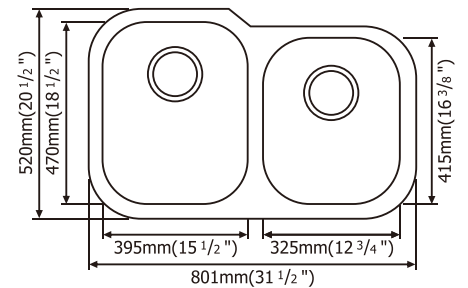

SM560-820D

- Top-Mount Double Bowl
- Overall Size: 33" x 22"
- Inside Bowl: 14" x 16"
- Depth: 6" - 7" - 8" - 9"
- T-304 Stainless Steel
- 22 Gauge or 20 Gauge Thickness
- Optional Accessories: Bottom Grid SBG560-820D, 8" Deck Plate & Drain

- Under-Mount Single Bowl
- Overall Size: 29⁷/₈" x 18¹/₁₆"
- Inside Bowl: 27⁷/₈" x 15¹⁵/₁₆"
- Depth: 9" or 5.5" (ADA)
- T-304 Stainless Steel
- 18 Gauge or 16 Gauge
- Optional Accessories: Bottom Grid SBG-SM3018 & Drain

SM3218S

- Under-Mount Single Bowl
- Overall Size: 32¹/₄" x 18¹/₂"
- Inside Bowl: 30³/₈" x 16⁵/₈"
- Depth: 9" or 10"
- T-304 Stainless Steel
- 18 Gauge or 16 Gauge
- Optional Accessories: Drain

SM502

- Under-Mount Double Bowl
- Overall Size: 32¹/₄" x 18¹/₂"
- Inside Bowl: 14¹/₂" x 16¹/₂"
- Depth: 9" or 5.5" (ADA)
- T-304 Stainless Steel
- 18 Gauge or 16 Gauge
- Optional Accessories: Bottom Grid SBG-SM502 & Drain

SM503R/L

- Under-Mount Double Bowl
- Overall Size: 31¹/₂" x 20¹/₂"
- Large Bowl: 15¹/₂" x 18¹/₂"
- Small Bowl: 12³/₄" x 16³/₈"
- Depth: 9" (Large Bowl)/7¹/₂" (Small Bowl)
- T-304 Stainless Steel
- 18 Gauge or 16 Gauge
- Optional Accessories: Bottom Grid SBG-SM503L/R & Drain