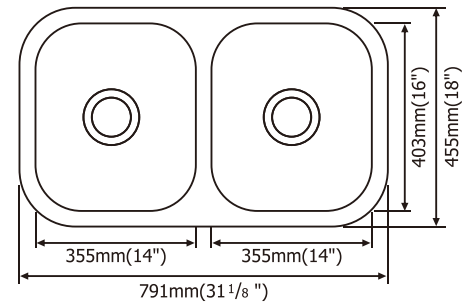

SM560-820D

- Top-Mount Double Bowl
- Overall Size: 33" x 22"
- Inside Bowl: 14" x 16"
- Depth: 6" - 7" - 8" - 9"
- T-304 Stainless Steel
- 22 Gauge or 20 Gauge Thickness
- Optional Accessories: Bottom Grid SBG560-820D, 8" Deck Plate & Drain

SM503R/L

- Under-Mount Double Bowl
- Overall Size: 31¹/₂" x 20¹/₂"
- Large Bowl: 15¹/₂" x 18¹/₂"
- Small Bowl: 12³/₄" x 16³/₈"
- Depth: 9" (Large Bowl)/7¹/₂" (Small Bowl)
- T-304 Stainless Steel
- 18 Gauge or 16 Gauge
- Optional Accessories: Bottom Grid SBG-SM503L/R & Drain

LD3218

- Under-Mount Double Bowl
- Overall Size: 32" x 18½"
- Inside Bowl: 14¼" x 16½"
- Depth: 9"
- T-304 Stainless Steel
- 18 Gauge or 16 Gauge
- Optional Accessories: Drain

SM3118D

- Under-Mount Double Bowl
- Overall Size: 31⅛" x 18"
- Inside Bowl: 14" x 16"
- Depth: 5.5" or 9"
- T-304 Stainless Steel
- 18 Gauge or 16 Gauge
- Optional Accessories: Drain

SM3121

- Under-Mount Double Bowl
- Overall Size: 31⅛" x 20½"
- Large Bowl: 17¾" x 18½"
- Small Bowl: 10½" x 16"
- Depth: 9" (Large Bowl) / 7" (Small Bowl)
- T-304 Stainless Steel
- 18 Gauge or 16 Gauge
- Optional Accessories: Drain