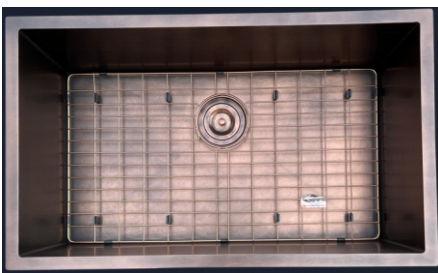

RD3219S-Antique Copper

- Under-Mount Single Bowl
- Overall Size: 32" x 19"
- Inside Bowl: 30" x 17"
- Depth: 10"
- T-304 Stainless Steel
- 18 Gauge or 16 Gauge
- Optional Accessories: Bottom Grid SBG-RD3219S & Drain