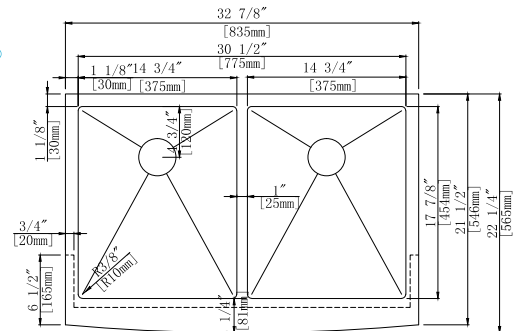

AP3322S-RD-Black

- Apron sink Single Bowl
- Overall Size: 32⁷/₈" x 22¹/₄"
- Inside Bowl: 30³/₄" x 17⁷/₈"
- Depth: 10", Apron: 9⁻¹/₈"
- T-304 Stainless Steel
- 16 Gauge
- Optional Accessories: Bottom Grid SBG -AP3322S-RD & Drain

AP3322S-RD-Gold

- Apron sink Single Bowl
- Overall Size: 32⁷/₈" x 22¹/₄"
- Inside Bowl: 30³/₄" x 17⁷/₈"
- Depth: 10", Apron: 9⁻¹/₈"
- T-304 Stainless Steel
- 16 Gauge
- Optional Accessories: Bottom Grid SBG-AP3322S-RD & Drain

AP3322D-RD-Black

- Apron sink Double Bowl
- Overall Size: 32⁷/₈" x 22¹/₄"
- Inside Bowl: 14³/₄" x 17⁷/₈"
- Depth: 10", Apron: 9⁻¹/₈"
- T-304 Stainless Steel
- 16 Gauge
- Optional Accessories: Bottom Grid SBG -AP3322D-RD & Drain

AP3322D-RD-Gold

- Apron sink Double Bowl
- Overall Size: 32⁷/₈" x 22¹/₄"
- Inside Bowl: 14³/₄" x 17⁷/₈"
- Depth: 10", Apron: 9⁻¹/₈"
- T-304 Stainless Steel
- 16 Gauge
- Optional Accessories: Bottom Grid SBG -AP3322D-RD & Drain