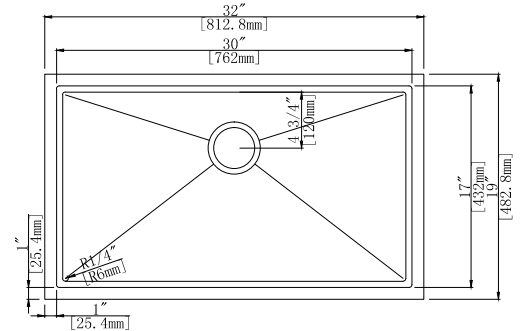

AP3522BL-RD

- Apron Sink Double Bowl
- Overall Size: 35 3/8"x 22 1/4"
- Left Bowl: 18 1/8" x 17 7/8"
- Right Bowl: 14 1/8" x 17 7/8"
- Depth: 10", Apron: 9 1/8"
- T-304 Stainless Steel
- 16 Gauge
- Optional Accessories: Bottom Grid SBG-AP3522BL-RD & Drain

WRD3219S-Black

- Under-Mount Single Bowl
- Overall Size: 32" x 19"
- Inside Bowl: 30" x 17"
- Depth: 10"
- T-304 Stainless Steel
- 18 Gauge or 16 Gauge
- Accessories : Drain, Colander, Bottom Grid, Cutting Board, Drying Rack.

RD3219S-Black with Grid

- Under-Mount Single Bowl
- Overall Size: 32" x 19"
- Inside Bowl: 30" x 17"
- Depth: 10"
- T-304 Stainless Steel
- 18 Gauge or 16 Gauge
- Optional Accessories: Bottom Grid SBG-RD3219S & Drain

RD3219D-Black with Grids

- Under-Mount Double Bowl
- Overall Size: 32" x 19"
- Inside Bowl: 14 1/2" x 17"
- Depth: 10"
- T-304 Stainless Steel
- 18 Gauge or 16 Gauge
- Optional Accessories: Bottom Grid SBG-RD3219D & Drain