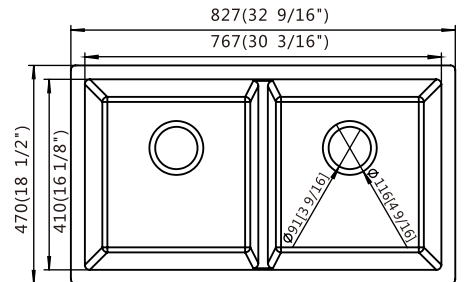

GS8404D

- Under-mount Sink Double Bowl
- Overall Size: 32 9/16"x 18 1/2"
- Inside Size: 30 3/16"x 16 1/8"
- Depth: 9-13/16"
- Material: Composite Granite
- Color Option: Black, White, Grey, Dark Brown
- Optional Accessories: Bottom Grid SBG-GS8404 & Drain