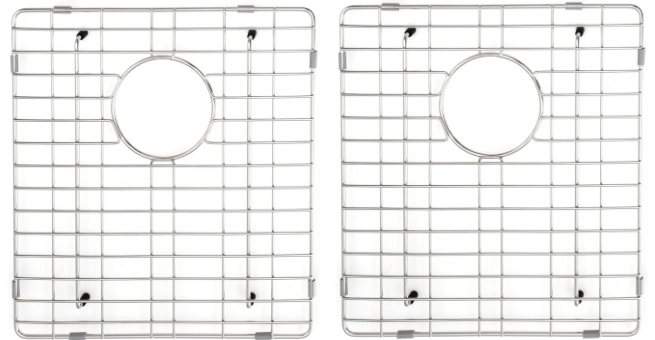

WSFC3320S-WG

- Apron-front Visible or Unermount Sink
- 33" x 20" x 10" OD
- 31" x 18" x 9" ID
- Material: Fine Fireclay
- Color Option: White, Grey, Black
- Optional Accessories: Bottom Grid, Drain, Dying Rack, Cutting Board

WSFC3320D-WG

- Apron-front Visible or Unermount Sink
- 33" x 20" x 10" OD
- 31" x 18" x 9" ID
- Material: Fine Fireclay
- Color Option: White, Grey, Black
- Optional Accessories: Bottom Grid, Drain, Dying Rack, Cutting Board

Bottom Grid SBG-SM502

Bottom Grid SBG-SM503

Bottom Grid SBG-SM3018

Bottom Grid SBG-3219D
SBG-GS8404D
SBG-AP3322D
SBG-AP3522D
SBG-SAP3522D

Bottom Grid SBG-3219BL
SBG-GS8402BL
SBG-AP3322BL

Bottom Grid SBG-3219S
SBG-GS8413S
SBG-AP3322S
SBG-AP3522S
SBG-SAP3522S