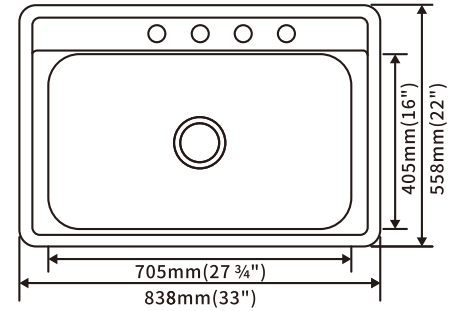

SM2522

- Top-Mount Single Bowl
- Overall Size: 25" x 22"
- Inside Bowl: 21¼" x 15¾"
- Depth: 6" - 7" - 8" - 9"
- T-304 Stainless Steel
- 22 Gauge or 20 Gauge Thickness
- Optional Accessories: Drain & 8" Deck Plate

SM560-820D

- Top-Mount Double Bowl
- Overall Size: 33" x 22"
- Inside Bowl: 14" x 16"
- Depth: 6" - 7" - 8" - 9"
- T-304 Stainless Steel
- 22 Gauge or 20 Gauge Thickness
- Optional Accessories: Bottom Grid SBG560-820D, 8" Deck Plate & Drain

SM560-820S

- Top-Mount Single Bowl
- Overall Size: 33" x 22"
- Inside Bowl: 27³/₄" x 16"
- Depth: 9"
- T-304 Stainless Steel
- 20 Gauge Thickness
- Optional Accessories: Bottom Grid SBG560-820S, Drain&8" Deck Plate

SM1512

- Under-Mount Single Bowl
- Overall Size: 14¹⁵/₁₆" x 12⁵/₈"
- Inside Bowl: 12¹⁵/₁₆" x 10⁵/₈"
- Depth: 7"
- T-304 Stainless Steel
- 18 Gauge or 16 Gauge
- Optional Accessories: Bottom Grid SBG-SM1512 & Drain