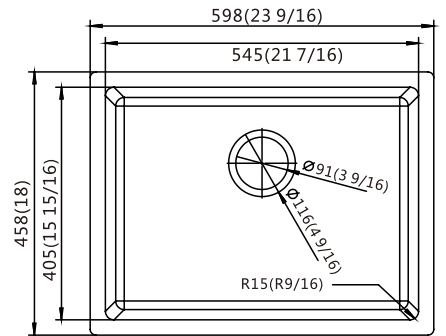

GS2318

- Under-mount Sink Single Bowl
- Overall Size: 23-9/16"x 18"
- Inside Size: 21-7/16" x 15-15/16"
- Depth: 9-1/4"
- Material: Composite Granite
- Color Option: Black, White, Grey, Dark Brown
- Optional Accessories: Bottom Grid SBG-GS2318 & Drain