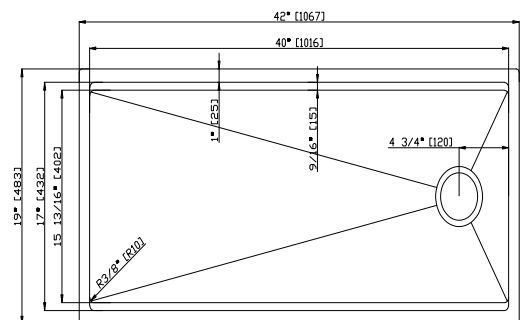

WRD4219S

- Under-Mount Single Bowl
- Overall Size: 42" x 19"
- Inside Bowl: 40" x 17"
- Depth: 10"
- T-304 Stainless Steel
- 18 Gauge or 16 Gauge
- Accessories : Drain, Colander, Bottom Grid, Cutting Board, Drying Rack.