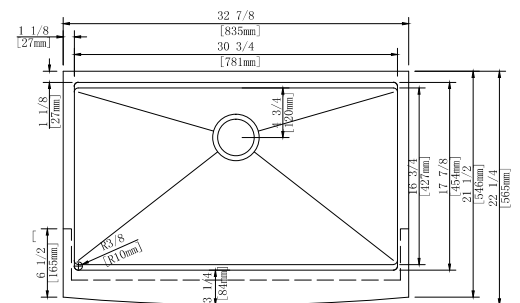

WAP3322S-RD

- Workstation Apron Sink
- Overall Size: 32⁷/₈"x 22¹/₄"
- Inside Bowl: 30³/₄"x 17⁷/₈"
- Depth: 10", Apron: 9¹/₈"
- T-304 Stainless Steel
- 16 Gauge
- Accessories : Drain, Colander, Bottom Grid, Cutting Board, Drying Rack.