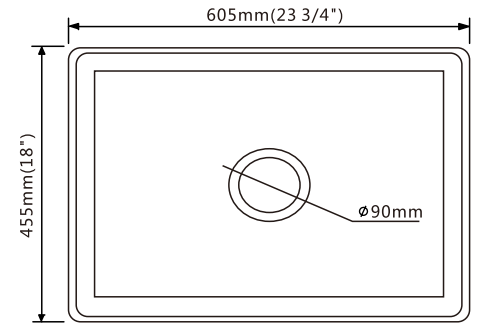

GS8404D

- Under-mount Sink Double Bowl
- Overall Size: 32 9/16"x 18 1/2"
- Inside Size: 30 3/16"x 16 1/8"
- Depth: 9-13/16"
- Material: Composite Granite
- Color Option: Black, White, Grey, Dark Brown
- Optional Accessories: Bottom Grid SBG-GS8404 & Drain

GS8402BL

- Under-mount Sink Double Bowl
- Overall Size: 32"x 19"
- Inside Size: 32"x 17"
- Depth: 9-13/16"
- Material: Composite Granite
- Color Option: Black, White, Grey, Dark Brown
- Optional Accessories: Bottom Grid SBG-GS8402 & Drain

KS2418

- Farmhouse Apron Sink Single Bowl
- Overall Size: 23-3/4"x 18"
- Depth: 10"
- Material: Porcelain
- Color Option: White
- Optional Accessories: Bottom Grid SBG-KS2418 & Drain

KS3019S

- Farmhouse Apron Sink Single Bowl
- Overall Size: 30-1/8"x 20"
- Depth: 10"
- Material: Porcelain
- Color Option: White
- Optional Accessories: Bottom Grid SBG-KS3019S & Drain