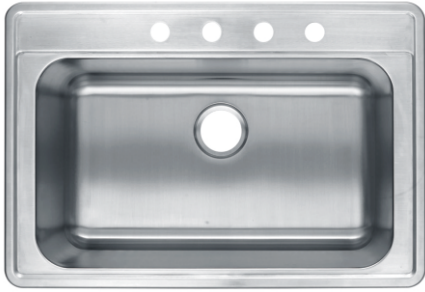

2024 SINKS CATALOG

SM1515

- Top-Mount Single Bowl
- Overall Size: 15" x 15"
- Inside Bowl: 12¼" x 10¼"
- Depth: 6"
- T-304 Stainless Steel
- 22 Gauge Thickness
- Optional Accessories: Drain

SM1919

- Top-Mount Single Bowl
- Overall Size: 19" x 19"
- Inside Bowl: 15" x 14"
- Depth: 7"
- T-304 Stainless Steel
- 22 Gauge Thickness
- Optional Accessories: Drain & 8" Deck Plate

SM2522

- Top-Mount Single Bowl
- Overall Size: 25" x 22"
- Inside Bowl: 21¼" x 15¾"
- Depth: 6" - 7" - 8" - 9"
- T-304 Stainless Steel
- 22 Gauge or 20 Gauge Thickness
- Optional Accessories: Drain & 8" Deck Plate

SM560-820D

- Top-Mount Double Bowl
- Overall Size: 33" x 22"
- Inside Bowl: 14" x 16"
- Depth: 6" - 7" - 8" - 9"
- T-304 Stainless Steel
- 22 Gauge or 20 Gauge Thickness
- Optional Accessories: Bottom Grid SBG560-820D, 8" Deck Plate & Drain

SM560-820S

- Top-Mount Single Bowl
- Overall Size: 33" x 22"
- Inside Bowl: 27³/₄" x 16"
- Depth: 9"
- T-304 Stainless Steel
- 20 Gauge Thickness
- Optional Accessories: Bottom Grid SBG560-820S, Drain&8" Deck Plate