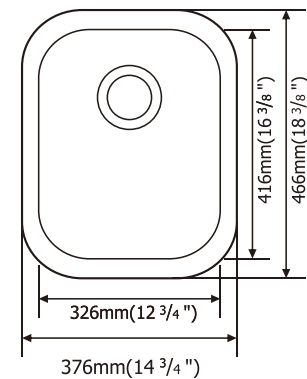

SM560-820D

- Top-Mount Double Bowl
- Overall Size: 33" x 22"
- Inside Bowl: 14" x 16"
- Depth: 6" - 7" - 8" - 9"
- T-304 Stainless Steel
- 22 Gauge or 20 Gauge Thickness
- Optional Accessories: Bottom Grid SBG560-820D, 8" Deck Plate & Drain

SM560-820S

- Top-Mount Single Bowl
- Overall Size: 33" x 22"
- Inside Bowl: 27³/₄" x 16"
- Depth: 9"
- T-304 Stainless Steel
- 20 Gauge Thickness
- Optional Accessories: Bottom Grid SBG560-820S, Drain&8" Deck Plate

SM1512

- Under-Mount Single Bowl
- Overall Size: 14¹⁵/₁₆" x 12⁵/₈"
- Inside Bowl: 12¹⁵/₁₆" x 10⁵/₈"
- Depth: 7"
- T-304 Stainless Steel
- 18 Gauge or 16 Gauge
- Optional Accessories: Bottom Grid SBG-SM1512 & Drain

SM1518

- Under-Mount Single Bowl
- Overall Size: 14³/₄" x 18³/₈"
- Inside Bowl: 12³/₄" x 16³/₈"
- Depth: 7¹/₂"
- T-304 Stainless Steel
- 18 Gauge or 16 Gauge
- Optional Accessories: Bottom Grid SBG-SM1518 & Drain