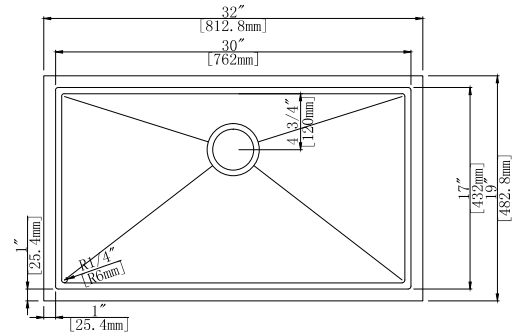

RD2318-Black

- Under-Mount Single Bowl
- Overall Size: 23"x 18"
- Inside Bowl: 21"x 16"
- Depth: 9" or 12", 5.5" (ADA)
- T-304 Stainless Steel
- 18 Gauge or 16 Gauge
- Optional Accessories: Bottom Grid SBG-RD2318 & Drain

RD2318-Gold

- Under-Mount Single Bowl
- Overall Size: 23"x 18"
- Inside Bowl: 21"x 16"
- Depth: 9" or 12", 5.5" (ADA)
- T-304 Stainless Steel
- 18 Gauge or 16 Gauge
- Optional Accessories: Bottom Grid SBG-RD2318 & Drain

RD3219S-Antique Copper

- Under-Mount Single Bowl
- Overall Size: 32" x 19"
- Inside Bowl: 30" x 17"
- Depth: 10"
- T-304 Stainless Steel
- 18 Gauge or 16 Gauge
- Optional Accessories: Bottom Grid SBG-RD3219S & Drain

RD3219D-Antique Copper

- Under-Mount Double Bowl
- Overall Size: 32" x 19"
- Inside Bowl: 14 1/2" x 17"
- Depth: 10"
- T-304 Stainless Steel
- 18 Gauge or 16 Gauge
- Optional Accessories: Bottom Grid SBG-RD3219D & Drain