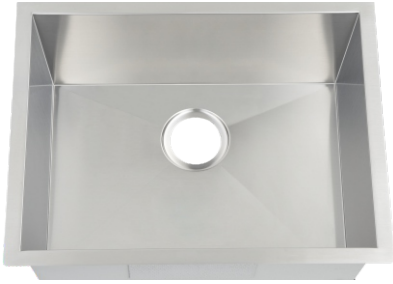

2024 SINKS CATALOG

SM1515

- Top-Mount Single Bowl
- Overall Size: 15" x 15"
- Inside Bowl: 12¼" x 10¼"
- Depth: 6"
- T-304 Stainless Steel
- 22 Gauge Thickness
- Optional Accessories: Drain

SM1919

- Top-Mount Single Bowl
- Overall Size: 19" x 19"
- Inside Bowl: 15" x 14"
- Depth: 7"
- T-304 Stainless Steel
- 22 Gauge Thickness
- Optional Accessories: Drain & 8" Deck Plate

SM3121

- Under-Mount Double Bowl
- Overall Size: 31⅛" x 20½"
- Large Bowl: 17¾" x 18½"
- Small Bowl: 10½" x 16"
- Depth: 9" (Large Bowl) / 7" (Small Bowl)
- T-304 Stainless Steel
- 18 Gauge or 16 Gauge
- Optional Accessories: Drain

F4045

- Under-Mount Single Bowl
- Overall Size: 15¾" x 17¾" - 15¾" x 17¾"
- Inside Bowl: 13¾" x 15¾" - 13¾" x 15¾"
- Depth: 7⅞"
- T-304 Stainless Steel
- 18 Gauge or 16 Gauge
- Optional Accessories: Bottom Grid SBG-F4045 & Drain

F3219S

- Under-Mount Single Bowl
- Overall Size: 32" x 19"
- Inside Bowl: 30" x 17"
- Depth: 10"
- T-304 Stainless Steel
- 18 Gauge or 16 Gauge
- Optional Accessories: Bottom Grid SBG-F3219S & Drain

F3219D