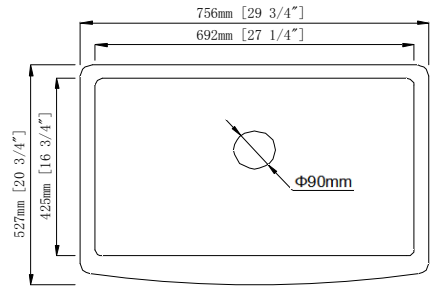

KS2418

- Farmhouse Apron Sink Single Bowl
- Overall Size: 23-3/4"x 18"
- Depth: 10"
- Material: Porcelain
- Color Option: White
- Optional Accessories: Bottom Grid SBG-KS2418 & Drain

KS3019S

- Farmhouse Apron Sink Single Bowl
- Overall Size: 30-1/8"x 20"
- Depth: 10"
- Material: Porcelain
- Color Option: White
- Optional Accessories: Bottom Grid SBG-KS3019S & Drain

KS3320S

- Farmhouse Apron Sink Single Bowl
- Overall Size: 33" x 20"
- Depth: 8-11/16"
- Material: Porcelain
- Color Option: White

APKS-2419S

- Apron Sink Single Bowl
- Overall Size: 24" x 19" x 10"
- Depth: 10"
- Material: Porcelain
- Color Option: White
- Optional Accessories: Bottom Grid SBG-APKS-2419S & Drain

APKS-3021S

- Apron Sink Single Bowl
- Overall Size: 29-3/4"x20-3/4"x10"
- Depth: 10"
- Material: Porcelain
- Color Option: White
- Optional Accessories: Bottom Grid SBG-APKS-3021S & Drain

APKS-3321S

- Apron Sink Single Bowl
- Overall Size: 32-1/2"x20-3/4"x10"
- Depth: 10"
- Material: Porcelain
- Color Option: White
- Optional Accessories: Bottom Grid SBG-APKS-3321S & Drain