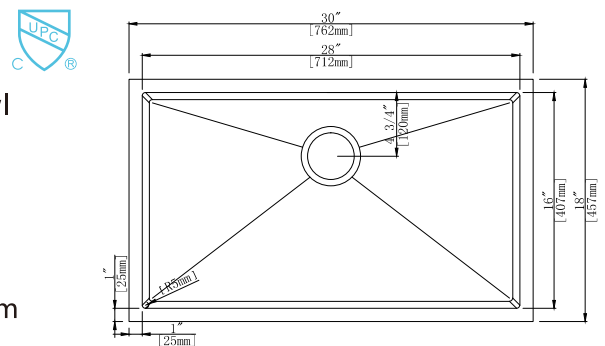

RD3018

- Under-Mount Single Bowl
- Overall Size: 30" x 18"
- Inside Bowl: 28" x 16"
- Depth: 10", 5.5" (ADA)
- T-304 Stainless Steel
- 18 Gauge or 16 Gauge
- Optional Accessories: Bottom Grid SBG-RD3018 & Drain