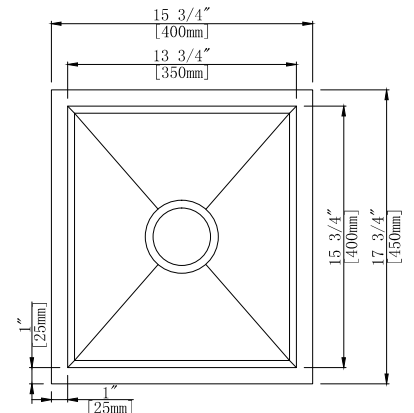

SM560-820D

- Top-Mount Double Bowl
- Overall Size: 33" x 22"
- Inside Bowl: 14" x 16"
- Depth: 6" - 7" - 8" - 9"
- T-304 Stainless Steel
- 22 Gauge or 20 Gauge Thickness
- Optional Accessories: Bottom Grid SBG560-820D, 8" Deck Plate & Drain

SM503R/L

- Under-Mount Double Bowl
- Overall Size: 31¹/₂" x 20¹/₂"
- Large Bowl: 15¹/₂" x 18¹/₂"
- Small Bowl: 12³/₄" x 16³/₈"
- Depth: 9" (Large Bowl)/7¹/₂" (Small Bowl)
- T-304 Stainless Steel
- 18 Gauge or 16 Gauge
- Optional Accessories: Bottom Grid SBG-SM503L/R & Drain

SM3121

- Under-Mount Double Bowl
- Overall Size: 31⅛" x 20½"
- Large Bowl: 17¾" x 18½"
- Small Bowl: 10½" x 16"
- Depth: 9" (Large Bowl) / 7" (Small Bowl)
- T-304 Stainless Steel
- 18 Gauge or 16 Gauge
- Optional Accessories: Drain

F4045

- Under-Mount Single Bowl
- Overall Size: 15¾" x 17¾" - 15¾" x 17¾"
- Inside Bowl: 13¾" x 15¾" - 13¾" x 15¾"
- Depth: 7⅞"
- T-304 Stainless Steel
- 18 Gauge or 16 Gauge
- Optional Accessories: Bottom Grid SBG-F4045 & Drain