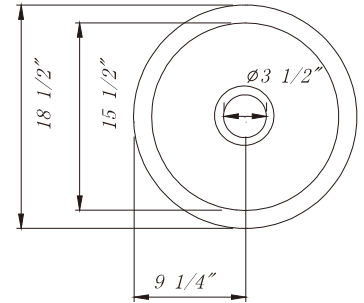

SFC18R-BK

- Undermount Sink or Drop-In Sink
- 18 1/2" Ø x 9" OD
- 15 1/2" Ø x 7 7/8" ID
- Material: Fine Fireclay
- Color Option: White, Grey, Black
- Optional Accessories: Bottom Grid SBG-SFC18R & Drain