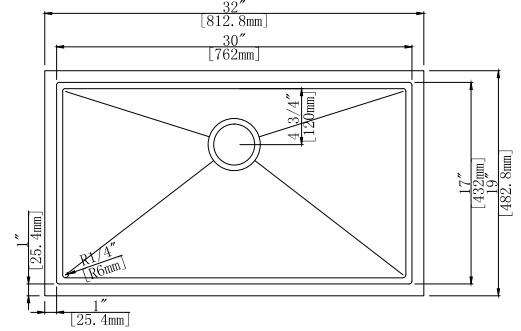

AP3522BL-RD

- Apron Sink Double Bowl
- Overall Size: 35 3/8"x 22 1/4"
- Left Bowl: 18 1/8" x 17 7/8"
- Right Bowl: 14 1/8" x 17 7/8"
- Depth: 10", Apron: 9 1/8"
- T-304 Stainless Steel
- 16 Gauge
- Optional Accessories: Bottom Grid SBG-AP3522BL-RD & Drain

SAP3522D

- Retro Fit Apron Sink Double Bowl
- Overall Size: 35-5/8" x 21-1/4"
- Inside Bowl: 32-5/8" x 17-1/4"
- Depth: 10", Apron: 6.5", 7.5" & 9"
- T-304 Stainless Steel
- 18 Gauge or 16 Gauge
- Optional Accessories: Bottom Grid SBG-SAP3522D & Drain

WRD3219S-Black

- Under-Mount Single Bowl
- Overall Size: 32" x 19"
- Inside Bowl: 30" x 17"
- Depth: 10"
- T-304 Stainless Steel
- 18 Gauge or 16 Gauge
- Accessories : Drain, Colander, Bottom Grid, Cutting Board, Drying Rack.

RD3219S-Black with Grid

- Under-Mount Single Bowl
- Overall Size: 32" x 19"
- Inside Bowl: 30" x 17"
- Depth: 10"
- T-304 Stainless Steel
- 18 Gauge or 16 Gauge
- Optional Accessories: Bottom Grid SBG-RD3219S & Drain