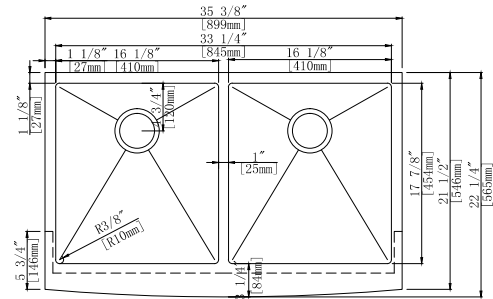

- Under-Mount Single Bowl
- Overall Size: 29⁷/₈" x 18¹/₁₆"
- Inside Bowl: 27⁷/₈" x 15¹⁵/₁₆"
- Depth: 9" or 5.5" (ADA)
- T-304 Stainless Steel
- 18 Gauge or 16 Gauge
- Optional Accessories: Bottom Grid SBG-SM3018 & Drain

AP3522S-RD

- Apron Sink Single Bowl
- Overall Size: 35 3/8"x 22 1/4"
- Inside Bowl: 33 1/4"x 17 7/8"
- Depth: 10", Apron: 9 1/8"
- T-304 Stainless Steel
- 16 Gauge
- Optional Accessories: Bottom Grid SBG-AP3522S-RD & Drain

AP3522D-RD

- Apron Sink Double Bowl
- Overall Size: 35 3/8"x 22 1/4"
- Inside Bowl: 16 1/8"x 17 7/8"
- Depth: 10", Apron: 9 1/8"
- T-304 Stainless Steel
- 16 Gauge
- Optional Accessories: Bottom Grid SBG AP3522D-RD & Drain

AP3522BL-RD

- Apron Sink Double Bowl
- Overall Size: 35 3/8"x 22 1/4"
- Left Bowl: 18 1/8" x 17 7/8"
- Right Bowl: 14 1/8" x 17 7/8"
- Depth: 10", Apron: 9 1/8"
- T-304 Stainless Steel
- 16 Gauge
- Optional Accessories: Bottom Grid SBG-AP3522BL-RD & Drain