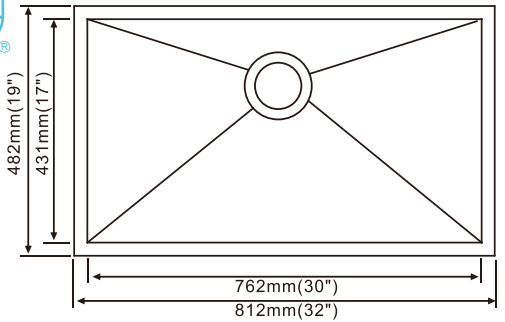

F3219S

- Under-Mount Single Bowl
- Overall Size: 32" x 19"
- Inside Bowl: 30" x 17"
- Depth: 10"
- T-304 Stainless Steel
- 18 Gauge or 16 Gauge
- Optional Accessories: Bottom Grid SBG-F3219S & Drain