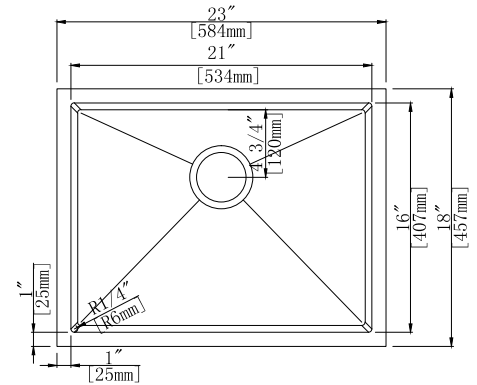

- Under-Mount Single Bowl
- Overall Size: 23"x 18"
- Inside Bowl: 21"x 16"
- Depth: 9" or 12", 5.5" (ADA)
- T-304 Stainless Steel
- 18 Gauge or 16 Gauge
- Optional Accessories: Bottom Grid SBG-RD2318 & Drain