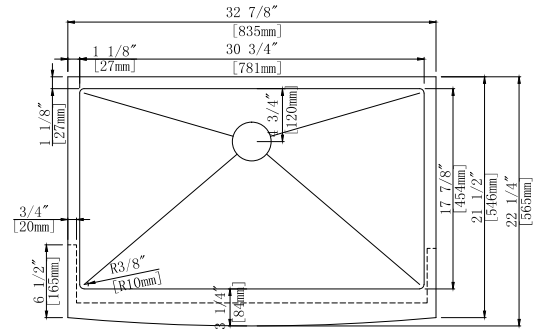

SM560-820D

- Top-Mount Double Bowl
- Overall Size: 33" x 22"
- Inside Bowl: 14" x 16"
- Depth: 6" - 7" - 8" - 9"
- T-304 Stainless Steel
- 22 Gauge or 20 Gauge Thickness
- Optional Accessories: Bottom Grid SBG560-820D, 8" Deck Plate & Drain

SM560-820S

- Top-Mount Single Bowl
- Overall Size: 33" x 22"
- Inside Bowl: 27³/₄" x 16"
- Depth: 9"
- T-304 Stainless Steel
- 20 Gauge Thickness
- Optional Accessories: Bottom Grid SBG560-820S, Drain&8" Deck Plate

WRD3322S

- Top-Mount Single Bowl
- Overall Size: 33" x 22"
- Inside Bowl: 31"x 18"
- Depth: 9"
- T-304 Stainless Steel
- 16 Gauge
- Accessories : Drain, Colander, Bottom Grid, Cutting Board, Drying Rack.

AP3322S-RD

- Apron Sink Single Bowl
- Overall Size: 32⁷/₈"x 22¹/₄"
- Inside Bowl: 30³/₄"x 17⁷/₈"
- Depth: 10", Apron: 9¹/₈"
- T-304 Stainless Steel
- 16 Gauge
- Optional Accessories: Bottom Grid SBG-AP3322S-RD & Drain