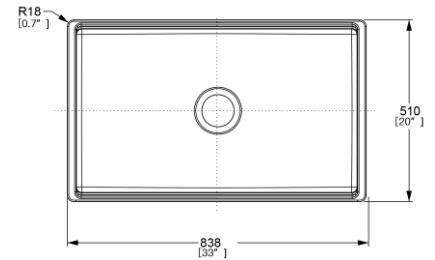

WSFC3320S-WG

- Apron-front Visible or Unermount Sink
- 33" x 20" x 10" OD
- 31" x 18" x 9" ID
- Material: Fine Fireclay
- Color Option: White, Grey, Black
- Optional Accessories: Bottom Grid, Drain, Dying Rack, Cutting Board