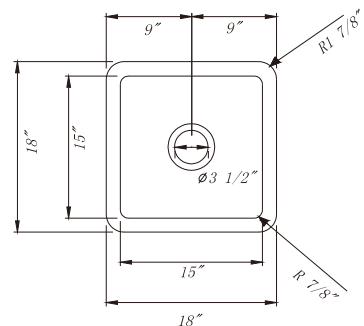

SFC18S-BK

- Undermount Sink or Drop-In Sink
- 18" x 18" x 9" OD
- 15" x 15" x 7 7/8" ID
- Material: Fine Fireclay
- Color Option: White, Grey, Black
- Optional Accessories: Bottom Grid SBG-SFC18S & Drain