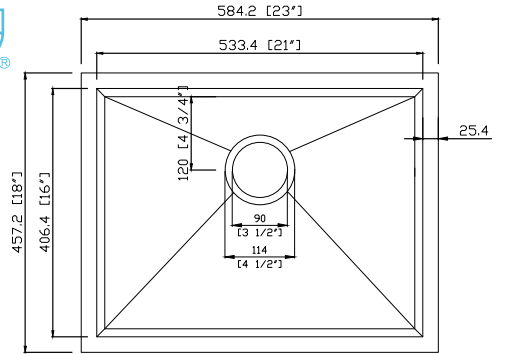

F2318

- Under-Mount Single Bowl
- Overall Size: 23" x 18"
- Inside Bowl: 21" x 16"
- Depth: 9" or 5½"
- T-304 Stainless Steel
- 18 Gauge or 16 Gauge
- Optional Accessories: Bottom Grid SBG-F2318 & Drain