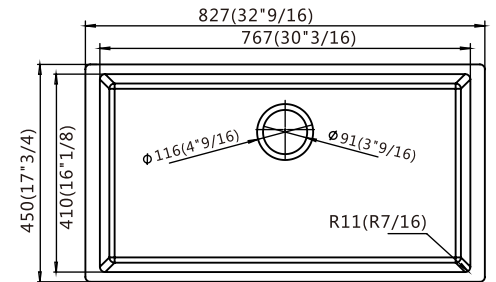

GS8413S

- Under-mount Sink Single Bowl
- Overall Size: 32-9/16" x 17-3/4"
- Inside Size: 30-3/16" x 16-1/8"
- Depth: 9-13/16"
- Material: Composite Granite
- Color Option: Black, White, Grey, Dark Brown
- Optional Accessories: Bottom Grid SBG-GS8413 & Drain