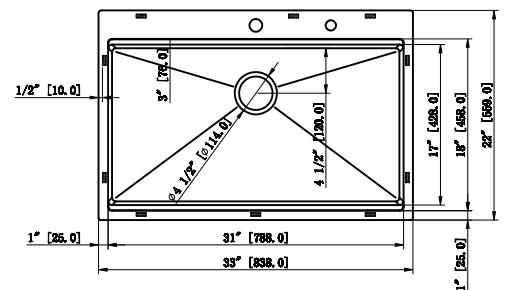

SM560-820D

- Top-Mount Double Bowl
- Overall Size: 33" x 22"
- Inside Bowl: 14" x 16"
- Depth: 6" - 7" - 8" - 9"
- T-304 Stainless Steel
- 22 Gauge or 20 Gauge Thickness
- Optional Accessories: Bottom Grid SBG560-820D, 8" Deck Plate & Drain

SM560-820S

- Top-Mount Single Bowl
- Overall Size: 33" x 22"
- Inside Bowl: 27³/₄" x 16"
- Depth: 9"
- T-304 Stainless Steel
- 20 Gauge Thickness
- Optional Accessories: Bottom Grid SBG560-820S, Drain&8" Deck Plate

- Top-Mount Single Bowl
- Overall Size: 33" x 22"
- Inside Bowl: 29"x 16"
- Depth: 9"
- T-304 Stainless Steel
- 16 Gauge
- Optional Accessories: Bottom Grid SBG-RD3322S & Drain

RD3322D

- Top-Mount Double Bowl
- Overall Size: 33"x 22"
- Inside Bowl: 14"x 16"
- Depth: 9"
- T-304 Stainless Steel
- 16 Gauge
- Optional Accessories: Bottom Grid SBG-RD3322D & Drain

WRD3322S

- Top-Mount Single Bowl
- Overall Size: 33" x 22"
- Inside Bowl: 31"x 18"
- Depth: 9"
- T-304 Stainless Steel
- 16 Gauge
- Accessories : Drain, Colander, Bottom Grid, Cutting Board, Drying Rack.