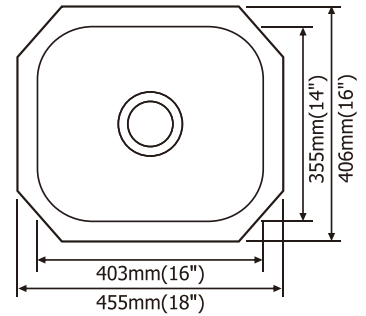

SM560-820D

- Top-Mount Double Bowl
- Overall Size: 33" x 22"
- Inside Bowl: 14" x 16"
- Depth: 6" - 7" - 8" - 9"
- T-304 Stainless Steel
- 22 Gauge or 20 Gauge Thickness
- Optional Accessories: Bottom Grid SBG560-820D, 8" Deck Plate & Drain

SM1518

- Under-Mount Single Bowl
- Overall Size: 14³/₄" x 18³/₈"
- Inside Bowl: 12³/₄" x 16³/₈"
- Depth: 7¹/₂"
- T-304 Stainless Steel
- 18 Gauge or 16 Gauge
- Optional Accessories: Bottom Grid SBG-SM1518 & Drain

SM1616

- Under-Mount Single Bowl
- Overall Size: 16" x 16"
- Inside Bowl: 14" x 14"
- Depth: 8"
- T-304 Stainless Steel
- 18 Gauge or 16 Gauge
- Optional Accessories: Drain

SM1618

- Under-Mount Single Bowl
- Overall Size: 18" x 16"
- Inside Bowl: 16" x 14"
- Depth: 8" or 9"
- T-304 Stainless Steel
- 18 Gauge or 16 Gauge
- Optional Accessories: Drain

SM2318

- Under-Mount Single Bowl
- Overall Size: 23³/₈" x 17³/₄"
- Inside Bowl: 21³/₈" x 15³/₄"
- Depth: 9"
- T-304 Stainless Steel
- 18 Gauge or 16 Gauge
- Optional Accessories: Bottom Grid SBG-SM2317 & Drain