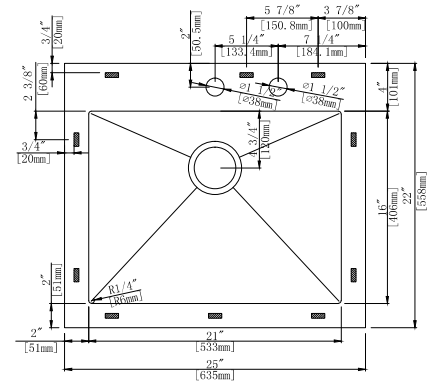

RD2522-9"/RD2522-12"

- Top-Mount Single Bowl
- Overall Size: 25"x 22"
- Inside Bowl: 21"x 16"
- Depth: 9"or12"
- T-304 Stainless Steel
- 16 Gauge
- Optional Accessories: Bottom Grid SBG-RD2522 & Drain

RD3322S

- Top-Mount Single Bowl
- Overall Size: 33" x 22"
- Inside Bowl: 29"x 16"
- Depth: 9"
- T-304 Stainless Steel
- 16 Gauge
- Optional Accessories: Bottom Grid SBG-RD3322S & Drain