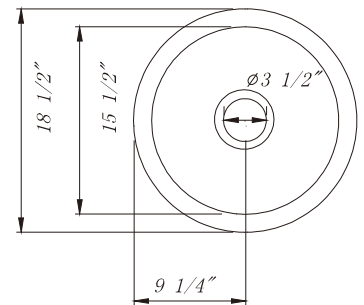

SFC18R-WG

- Undermount Sink or Drop-In Sink
- 18 1/2" Ø x 9" OD
- 15 1/2" Ø x 7 7/8" ID
- Material: Fine Fireclay
- Color Option: White, Grey, Black
- Optional Accessories: Bottom Grid SBG-SFC18R & Drain