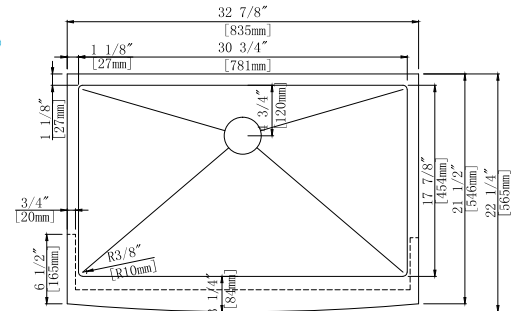

AP3322S-RD-Black

- Apron sink Single Bowl
- Overall Size: 32⁷/₈" x 22¹/₄"
- Inside Bowl: 30³/₄" x 17⁷/₈"
- Depth: 10", Apron: 9⁻¹/₈"
- T-304 Stainless Steel
- 16 Gauge
- Optional Accessories: Bottom Grid SBG -AP3322S-RD & Drain

AP3322S-RD-Gold

- Apron sink Single Bowl
- Overall Size: 32⁷/₈" x 22¹/₄"
- Inside Bowl: 30³/₄" x 17⁷/₈"
- Depth: 10", Apron: 9⁻¹/₈"
- T-304 Stainless Steel
- 16 Gauge
- Optional Accessories: Bottom Grid SBG-AP3322S-RD & Drain

AP3322D-RD-Black

- Apron sink Double Bowl
- Overall Size: 32⁷/₈" x 22¹/₄"
- Inside Bowl: 14³/₄" x 17⁷/₈"
- Depth: 10", Apron: 9⁻¹/₈"
- T-304 Stainless Steel
- 16 Gauge
- Optional Accessories: Bottom Grid SBG -AP3322D-RD & Drain