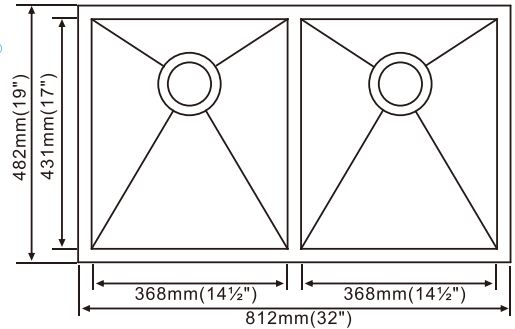

F3219D

- Under-Mount Double Bowl
- Overall Size: 32" x 19"
- Inside Bowl: 14½" x 17"
- Depth: 10"
- T-304 Stainless Steel
- 18 Gauge or 16 Gauge
- Optional Accessories: Bottom Grid SBG-F3219D & Drain