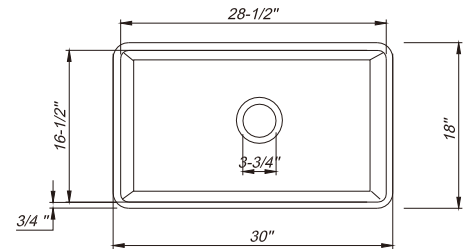

SFC3018S-00WG

- Apron-front Visible or Unermount Sink
- 30" x 18" x 10" OD
- 28½" x 16½" x 8½" ID
- Material: Fine Fireclay
- Color Option: White, Grey, Black
- Optional Accessories: Bottom Grid SBG-SFC3018S & Drain