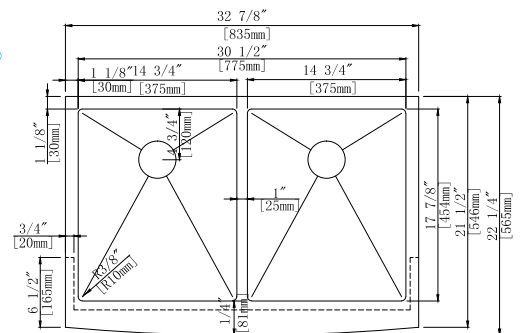

AP3322S-RD-Gold

- Apron sink Single Bowl
- Overall Size: 32⁷/₈" x 22¹/₄"
- Inside Bowl: 30³/₄" x 17⁷/₈"
- Depth: 10", Apron: 9⁻¹/₈"
- T-304 Stainless Steel
- 16 Gauge
- Optional Accessories: Bottom Grid SBG-AP3322S-RD & Drain

AP3322D-RD-Black

- Apron sink Double Bowl
- Overall Size: 32⁷/₈" x 22¹/₄"
- Inside Bowl: 14³/₄" x 17⁷/₈"
- Depth: 10", Apron: 9⁻¹/₈"
- T-304 Stainless Steel
- 16 Gauge
- Optional Accessories: Bottom Grid SBG -AP3322D-RD & Drain

AP3322D-RD-Gold

- Apron sink Double Bowl
- Overall Size: 32⁷/₈" x 22¹/₄"
- Inside Bowl: 14³/₄" x 17⁷/₈"
- Depth: 10", Apron: 9⁻¹/₈"
- T-304 Stainless Steel
- 16 Gauge
- Optional Accessories: Bottom Grid SBG -AP3322D-RD & Drain