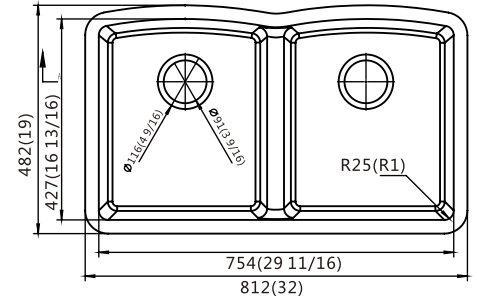

GS8403D

- Under-mount Sink Double Bowl
- Overall Size: 32"x 19"
- Inside Size: 29-11/16"x 16-13/16"
- Depth: 9-13/16"
- Material: Composite Granite
- Color Option: Black, White, Grey, Dark Brown
- Optional Accessories: Bottom Grid SBG-GS8404 & Drain