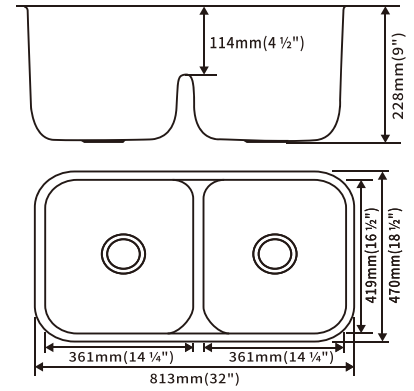

SM560-820D

- Top-Mount Double Bowl
- Overall Size: 33" x 22"
- Inside Bowl: 14" x 16"
- Depth: 6" - 7" - 8" - 9"
- T-304 Stainless Steel
- 22 Gauge or 20 Gauge Thickness
- Optional Accessories: Bottom Grid SBG560-820D, 8" Deck Plate & Drain

SM3218S

- Under-Mount Single Bowl
- Overall Size: 32¹/₄" x 18¹/₂"
- Inside Bowl: 30³/₈" x 16⁵/₈"
- Depth: 9" or 10"
- T-304 Stainless Steel
- 18 Gauge or 16 Gauge
- Optional Accessories: Drain

SM502

- Under-Mount Double Bowl
- Overall Size: 32¹/₄" x 18¹/₂"
- Inside Bowl: 14¹/₂" x 16¹/₂"
- Depth: 9" or 5.5" (ADA)
- T-304 Stainless Steel
- 18 Gauge or 16 Gauge
- Optional Accessories: Bottom Grid SBG-SM502 & Drain

SM503R/L

- Under-Mount Double Bowl
- Overall Size: 31¹/₂" x 20¹/₂"
- Large Bowl: 15¹/₂" x 18¹/₂"
- Small Bowl: 12³/₄" x 16³/₈"
- Depth: 9" (Large Bowl)/7¹/₂" (Small Bowl)
- T-304 Stainless Steel
- 18 Gauge or 16 Gauge
- Optional Accessories: Bottom Grid SBG-SM503L/R & Drain

LD3218

- Under-Mount Double Bowl
- Overall Size: 32" x 18½"
- Inside Bowl: 14¼" x 16½"
- Depth: 9"
- T-304 Stainless Steel
- 18 Gauge or 16 Gauge
- Optional Accessories: Drain

SM3118D

- Under-Mount Double Bowl
- Overall Size: 31⅛" x 18"
- Inside Bowl: 14" x 16"
- Depth: 5.5" or 9"
- T-304 Stainless Steel
- 18 Gauge or 16 Gauge
- Optional Accessories: Drain