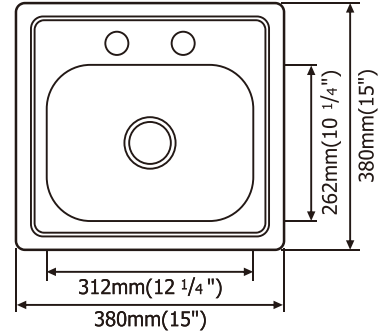

2024 SINKS CATALOG

SM1515

- Top-Mount Single Bowl
- Overall Size: 15" x 15"
- Inside Bowl: 12¼" x 10¼"
- Depth: 6"
- T-304 Stainless Steel
- 22 Gauge Thickness
- Optional Accessories: Drain

SM1919

- Top-Mount Single Bowl
- Overall Size: 19" x 19"
- Inside Bowl: 15" x 14"
- Depth: 7"
- T-304 Stainless Steel
- 22 Gauge Thickness
- Optional Accessories: Drain & 8" Deck Plate

SM2522

- Top-Mount Single Bowl
- Overall Size: 25" x 22"
- Inside Bowl: 21¼" x 15¾"
- Depth: 6" - 7" - 8" - 9"
- T-304 Stainless Steel
- 22 Gauge or 20 Gauge Thickness
- Optional Accessories: Drain & 8" Deck Plate

SM560-820D

- Top-Mount Double Bowl
- Overall Size: 33" x 22"
- Inside Bowl: 14" x 16"
- Depth: 6" - 7" - 8" - 9"
- T-304 Stainless Steel
- 22 Gauge or 20 Gauge Thickness
- Optional Accessories: Bottom Grid SBG560-820D, 8" Deck Plate & Drain

SM560-820S

- Top-Mount Single Bowl
- Overall Size: 33" x 22"
- Inside Bowl: 27³/₄" x 16"
- Depth: 9"
- T-304 Stainless Steel
- 20 Gauge Thickness
- Optional Accessories: Bottom Grid SBG560-820S, Drain&8" Deck Plate