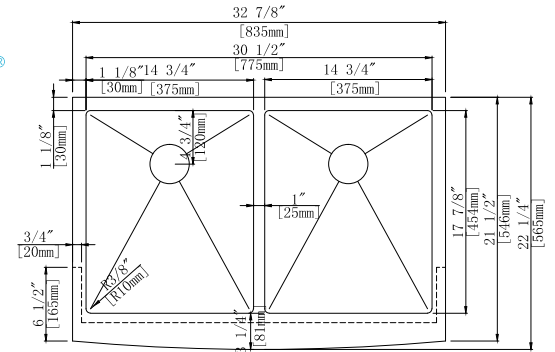

SM560-820D

- Top-Mount Double Bowl
- Overall Size: 33" x 22"
- Inside Bowl: 14" x 16"
- Depth: 6" - 7" - 8" - 9"
- T-304 Stainless Steel
- 22 Gauge or 20 Gauge Thickness
- Optional Accessories: Bottom Grid SBG560-820D, 8" Deck Plate & Drain

SM560-820S

- Top-Mount Single Bowl
- Overall Size: 33" x 22"
- Inside Bowl: 27³/₄" x 16"
- Depth: 9"
- T-304 Stainless Steel
- 20 Gauge Thickness
- Optional Accessories: Bottom Grid SBG560-820S, Drain&8" Deck Plate

AP3322S-RD

- Apron Sink Single Bowl
- Overall Size: 32⁷/₈"x 22¹/₄"
- Inside Bowl: 30³/₄"x 17⁷/₈"
- Depth: 10", Apron: 9¹/₈"
- T-304 Stainless Steel
- 16 Gauge
- Optional Accessories: Bottom Grid SBG-AP3322S-RD & Drain

AP3322D-RD

- Apron Sink Double Bowl
- Overall Size: 32⁷/₈"x 22¹/₄"
- Inside Bowl: 14³/₄"x 17⁷/₈"
- Depth: 10", Apron: 9¹/₈"
- T-304 Stainless Steel
- 16 Gauge
- Optional Accessories: Bottom Grid SBG-AP3322D-RD & Drain