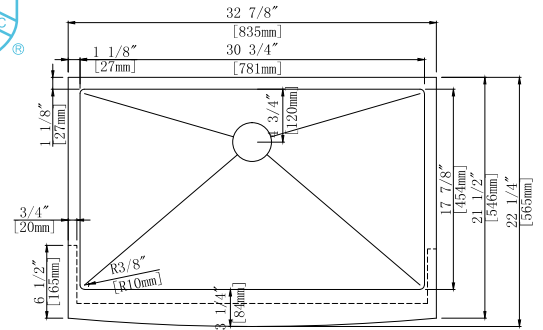

RD3219D-Antique Copper

- Under-Mount Double Bowl
- Overall Size: 32" x 19"
- Inside Bowl: 14 1/2" x 17"
- Depth: 10"
- T-304 Stainless Steel
- 18 Gauge or 16 Gauge
- Optional Accessories: Bottom Grid SBG-RD3219D & Drain

AP3322S-RD-Black

- Apron sink Single Bowl
- Overall Size: 32⁷/₈" x 22¹/₄"
- Inside Bowl: 30³/₄" x 17⁷/₈"
- Depth: 10", Apron: 9⁻¹/₈"
- T-304 Stainless Steel
- 16 Gauge
- Optional Accessories: Bottom Grid SBG -AP3322S-RD & Drain