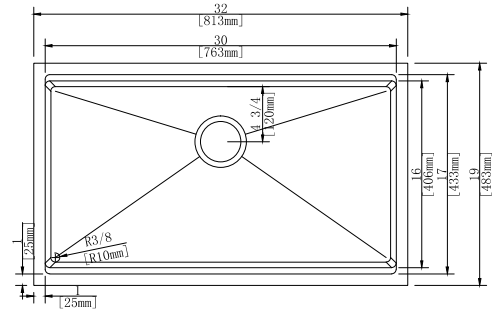

WRD3219S

- Under-Mount Single Bowl
- Overall Size: 32" x 19"
- Inside Bowl: 30" x 17"
- Depth: 10"
- T-304 Stainless Steel
- 18 Gauge or 16 Gauge
- Accessories : Drain, Colander, Bottom Grid, Cutting Board, Drying Rack.