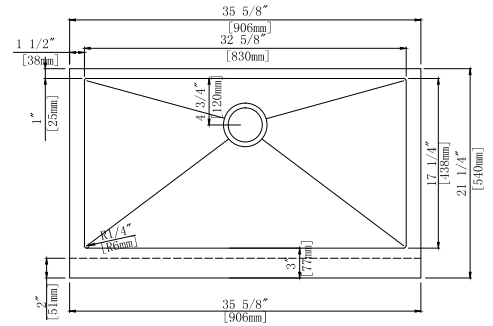

SAP3522S

- Retro Fit Apron Sink Single Bowl
- Overall Size: 35-5/8"x 21-1/4"
- Inside Bowl: 32-5/8"x 17-1/4"
- Depth: 10", Apron: 6.5", 7.5" & 9"
- T-304 Stainless Steel
- 16 Gauge
- Optional Accessories: Bottom Grid SBG-SAP3522S & Drain