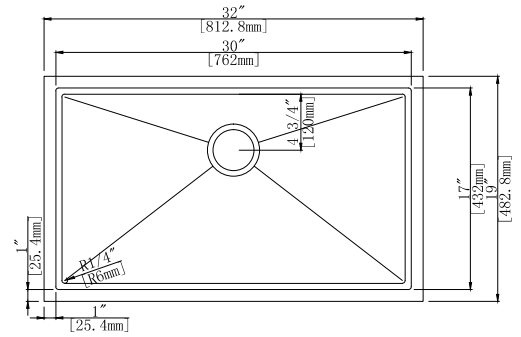

RD3219S

- Under-Mount Single Bowl
- Overall Size: 32" x 19"
- Inside Bowl: 30" x 17"
- Depth: 10" , 5.5"(ADA)
- T-304 Stainless Steel
- 18 Gauge or 16 Gauge
- Optional Accessories: Bottom Grid SBG-RD3219S & Drain

WRD3219S

- Under-Mount Single Bowl
- Overall Size: 32" x 19"
- Inside Bowl: 30" x 17"
- Depth: 10"
- T-304 Stainless Steel
- 18 Gauge or 16 Gauge
- Accessories : Drain, Colander, Bottom Grid, Cutting Board, Drying Rack.

RD3619S

- Under-Mount Single Bowl
- Overall Size: 35 7/8" x 19"
- Inside Bowl: 33 3/8" x 17"
- Depth: 10"
- T-304 Stainless Steel
- 18 Gauge or 16 Gauge
- Optional Accessories: Bottom Grid SBG- RD3619S & Drain

WRD4219S

- Under-Mount Single Bowl
- Overall Size: 42" x 19"
- Inside Bowl: 40" x 17"
- Depth: 10"
- T-304 Stainless Steel
- 18 Gauge or 16 Gauge
- Accessories : Drain, Colander, Bottom Grid, Cutting Board, Drying Rack.