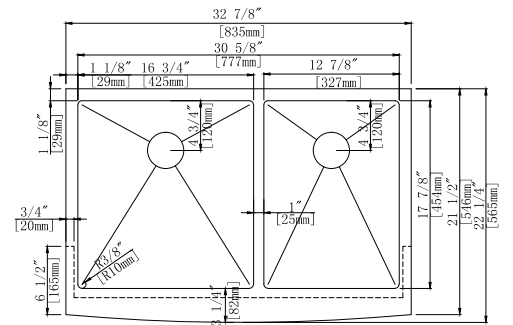

SM560-820D

- Top-Mount Double Bowl
- Overall Size: 33" x 22"
- Inside Bowl: 14" x 16"
- Depth: 6" - 7" - 8" - 9"
- T-304 Stainless Steel
- 22 Gauge or 20 Gauge Thickness
- Optional Accessories: Bottom Grid SBG560-820D, 8" Deck Plate & Drain

SM560-820S

- Top-Mount Single Bowl
- Overall Size: 33" x 22"
- Inside Bowl: 27³/₄" x 16"
- Depth: 9"
- T-304 Stainless Steel
- 20 Gauge Thickness
- Optional Accessories: Bottom Grid SBG560-820S, Drain&8" Deck Plate

AP3322D-RD

- Apron Sink Double Bowl
- Overall Size: 32⁷/₈"x 22¹/₄"
- Inside Bowl: 14³/₄"x 17⁷/₈"
- Depth: 10", Apron: 9¹/₈"
- T-304 Stainless Steel
- 16 Gauge
- Optional Accessories: Bottom Grid SBG-AP3322D-RD & Drain

AP3322BL-RD

- Apron Sink Double Bowl
- Overall Size: 32⁷/₈"x 22¹/₄"
- Left Bowl: 16³/₄"x 17⁷/₈"
- Right Bowl: 12⁷/₈"x 17⁷/₈"
- Depth: 10", Apron: 9¹/₈"
- T-304 Stainless Steel
- 16 Gauge
- Optional Accessories: Bottom Grid SBG-AP3322BL-RD & Drain