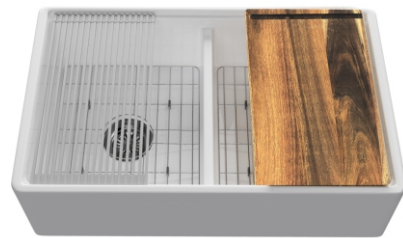

WSFC3320S-WG

- Apron-front Visible or Unermount Sink
- 33" x 20" x 10" OD
- 31" x 18" x 9" ID
- Material: Fine Fireclay
- Color Option: White, Grey, Black
- Optional Accessories: Bottom Grid, Drain, Dying Rack, Cutting Board