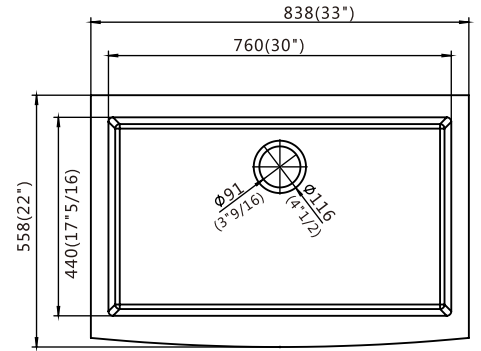

APGS3322S

- Apron Sink Single Bowl
- Overall Size: 33"x 22"
- Inside Size: 30"x 17-5/16"
- Depth: 9-5/8"
- Material: Composite Granite
- Color Option: Black, White, Grey, Dark Brown
- Optional Accessories: Bottom Grid SBG-APGS-3322 & Drain