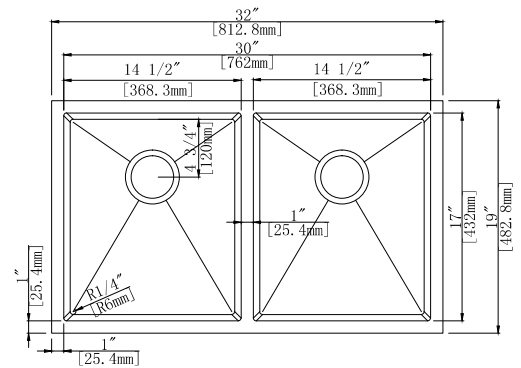

AP3522BL-RD

- Apron Sink Double Bowl
- Overall Size: 35 3/8"x 22 1/4"
- Left Bowl: 18 1/8" x 17 7/8"
- Right Bowl: 14 1/8" x 17 7/8"
- Depth: 10", Apron: 9 1/8"
- T-304 Stainless Steel
- 16 Gauge
- Optional Accessories: Bottom Grid SBG-AP3522BL-RD & Drain

RD3219S-Gold with Grid

- Under-Mount Single Bowl
- Overall Size: 32" x 19"
- Inside Bowl: 30" x 17"
- Depth: 10"
- T-304 Stainless Steel
- 18 Gauge or 16 Gauge
- Optional Accessories: Bottom Grid SBG-RD3219S & Drain

RD3219D-Black with Grids

- Under-Mount Double Bowl
- Overall Size: 32" x 19"
- Inside Bowl: 14 1/2" x 17"
- Depth: 10"
- T-304 Stainless Steel
- 18 Gauge or 16 Gauge
- Optional Accessories: Bottom Grid SBG-RD3219D & Drain