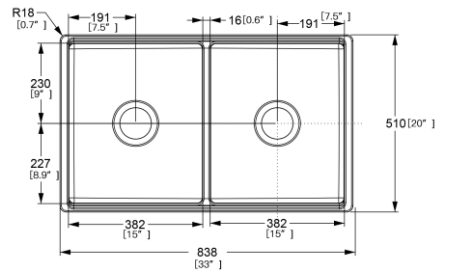

WSFC3320D-WG

- Apron-front Visible or Unermount Sink
- 33" x 20" x 10" OD
- 31" x 18" x 9" ID
- Material: Fine Fireclay
- Color Option: White, Grey, Black
- Optional Accessories: Bottom Grid, Drain, Dying Rack, Cutting Board