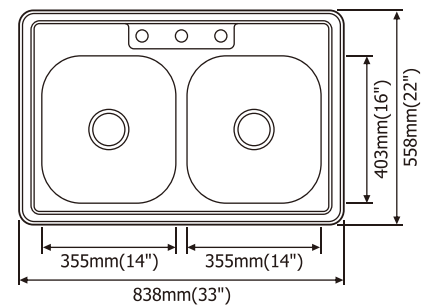

2024 SINKS CATALOG

SM1515

- Top-Mount Single Bowl
- Overall Size: 15" x 15"
- Inside Bowl: 12¼" x 10¼"
- Depth: 6"
- T-304 Stainless Steel
- 22 Gauge Thickness
- Optional Accessories: Drain

SM1919

- Top-Mount Single Bowl
- Overall Size: 19" x 19"
- Inside Bowl: 15" x 14"
- Depth: 7"
- T-304 Stainless Steel
- 22 Gauge Thickness
- Optional Accessories: Drain & 8" Deck Plate

SM2522

- Top-Mount Single Bowl
- Overall Size: 25" x 22"
- Inside Bowl: 21¼" x 15¾"
- Depth: 6" - 7" - 8" - 9"
- T-304 Stainless Steel
- 22 Gauge or 20 Gauge Thickness
- Optional Accessories: Drain & 8" Deck Plate

SM560-820D

- Top-Mount Double Bowl
- Overall Size: 33" x 22"
- Inside Bowl: 14" x 16"
- Depth: 6" - 7" - 8" - 9"
- T-304 Stainless Steel
- 22 Gauge or 20 Gauge Thickness
- Optional Accessories: Bottom Grid SBG560-820D, 8" Deck Plate & Drain

SM560-820S

- Top-Mount Single Bowl
- Overall Size: 33" x 22"
- Inside Bowl: 27³/₄" x 16"
- Depth: 9"
- T-304 Stainless Steel
- 20 Gauge Thickness
- Optional Accessories: Bottom Grid SBG560-820S, Drain&8" Deck Plate