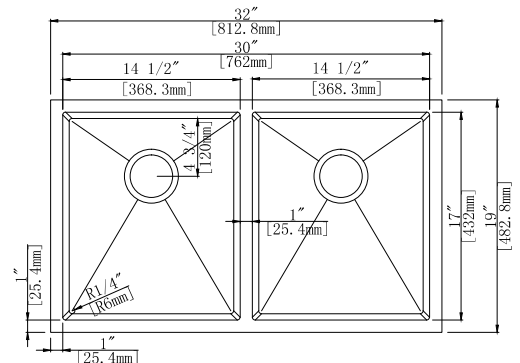

AP3322S-RD-Black

- Apron sink Single Bowl
- Overall Size: 32⁷/₈" x 22¹/₄"
- Inside Bowl: 30³/₄" x 17⁷/₈"
- Depth: 10", Apron: 9⁻¹/₈"
- T-304 Stainless Steel
- 16 Gauge
- Optional Accessories: Bottom Grid SBG -AP3322S-RD & Drain