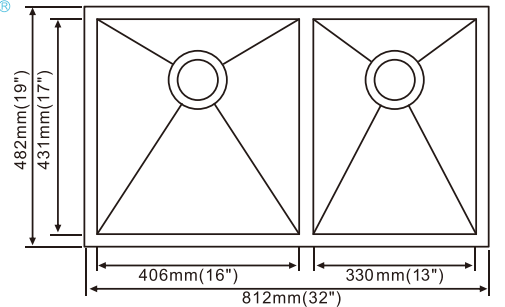

SM560-820D

- Top-Mount Double Bowl
- Overall Size: 33" x 22"
- Inside Bowl: 14" x 16"
- Depth: 6" - 7" - 8" - 9"
- T-304 Stainless Steel
- 22 Gauge or 20 Gauge Thickness
- Optional Accessories: Bottom Grid SBG560-820D, 8" Deck Plate & Drain

SM560-820S

- Top-Mount Single Bowl
- Overall Size: 33" x 22"
- Inside Bowl: 27³/₄" x 16"
- Depth: 9"
- T-304 Stainless Steel
- 20 Gauge Thickness
- Optional Accessories: Bottom Grid SBG560-820S, Drain&8" Deck Plate

F3219S

- Under-Mount Single Bowl
- Overall Size: 32" x 19"
- Inside Bowl: 30" x 17"
- Depth: 10"
- T-304 Stainless Steel
- 18 Gauge or 16 Gauge
- Optional Accessories: Bottom Grid SBG-F3219S & Drain

F3219D

- Under-Mount Double Bowl
- Overall Size: 32" x 19"
- Inside Bowl: 14½" x 17"
- Depth: 10"
- T-304 Stainless Steel
- 18 Gauge or 16 Gauge
- Optional Accessories: Bottom Grid SBG-F3219D & Drain

F3219BL

- Under-Mount Double Bowl
- Overall Size: 32" x 19"
- Left Bowl: 16" x 17"
- Inside Bowl: 13" x 17"
- Depth: 10"
- T-304 Stainless Steel
- 18 Gauge or 16 Gauge
- Optional Accessories: Bottom Grid SBG/F3019BL & Drain