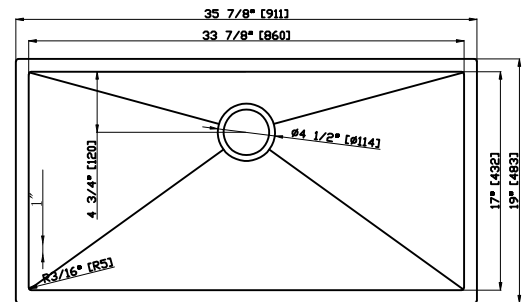

RD3619S

- Under-Mount Single Bowl
- Overall Size: 35 7/8" x 19"
- Inside Bowl: 33 3/8" x 17"
- Depth: 10"
- T-304 Stainless Steel
- 18 Gauge or 16 Gauge
- Optional Accessories: Bottom Grid SBG- RD3619S & Drain