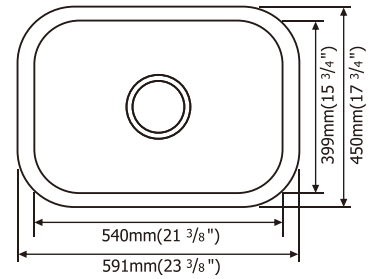

SM560-820D

- Top-Mount Double Bowl
- Overall Size: 33" x 22"
- Inside Bowl: 14" x 16"
- Depth: 6" - 7" - 8" - 9"
- T-304 Stainless Steel
- 22 Gauge or 20 Gauge Thickness
- Optional Accessories: Bottom Grid SBG560-820D, 8" Deck Plate & Drain

SM1518

- Under-Mount Single Bowl
- Overall Size: 14³/₄" x 18³/₈"
- Inside Bowl: 12³/₄" x 16³/₈"
- Depth: 7¹/₂"
- T-304 Stainless Steel
- 18 Gauge or 16 Gauge
- Optional Accessories: Bottom Grid SBG-SM1518 & Drain

SM1616

- Under-Mount Single Bowl
- Overall Size: 16" x 16"
- Inside Bowl: 14" x 14"
- Depth: 8"
- T-304 Stainless Steel
- 18 Gauge or 16 Gauge
- Optional Accessories: Drain

SM1618

- Under-Mount Single Bowl
- Overall Size: 18" x 16"
- Inside Bowl: 16" x 14"
- Depth: 8" or 9"
- T-304 Stainless Steel
- 18 Gauge or 16 Gauge
- Optional Accessories: Drain

SM2318

- Under-Mount Single Bowl
- Overall Size: 23³/₈" x 17³/₄"
- Inside Bowl: 21³/₈" x 15³/₄"
- Depth: 9"
- T-304 Stainless Steel
- 18 Gauge or 16 Gauge
- Optional Accessories: Bottom Grid SBG-SM2317 & Drain