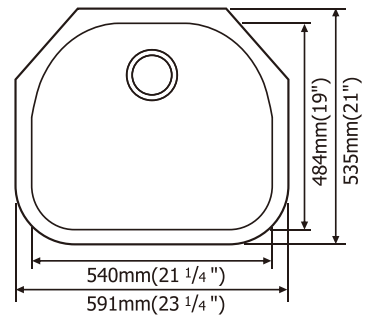

SM560-820D

- Top-Mount Double Bowl
- Overall Size: 33" x 22"
- Inside Bowl: 14" x 16"
- Depth: 6" - 7" - 8" - 9"
- T-304 Stainless Steel
- 22 Gauge or 20 Gauge Thickness
- Optional Accessories: Bottom Grid SBG560-820D, 8" Deck Plate & Drain

SM1616

- Under-Mount Single Bowl
- Overall Size: 16" x 16"
- Inside Bowl: 14" x 14"
- Depth: 8"
- T-304 Stainless Steel
- 18 Gauge or 16 Gauge
- Optional Accessories: Drain

SM1618

- Under-Mount Single Bowl
- Overall Size: 18" x 16"
- Inside Bowl: 16" x 14"
- Depth: 8" or 9"
- T-304 Stainless Steel
- 18 Gauge or 16 Gauge
- Optional Accessories: Drain

SM2318

- Under-Mount Single Bowl
- Overall Size: 23³/₈" x 17³/₄"
- Inside Bowl: 21³/₈" x 15³/₄"
- Depth: 9"
- T-304 Stainless Steel
- 18 Gauge or 16 Gauge
- Optional Accessories: Bottom Grid SBG-SM2317 & Drain

SM2321

- Under-Mount Single Bowl
- Overall Size: 23³/₄" x 21"
- Inside Bowl: 21¹/₄" x 19"
- Depth: 9"
- T-304 Stainless Steel
- 18 Gauge or 16 Gauge
- Optional Accessories: Bottom Grid SBG-SM2321 & Drain