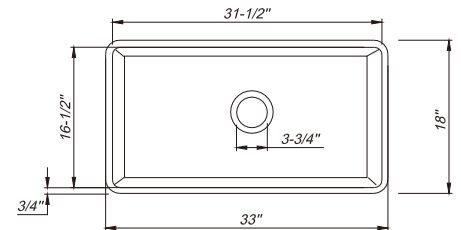

SFC3318S-00BK

- Apron-front Visible or Unermount Sink
- 33" x 18" x 10" OD
- 31½" x 16½" x 8½" ID
- Material: Fine Fireclay
- Color Option: White, Grey, Black
- Optional Accessories: Bottom Grid SBG-SFC3318S & Drain