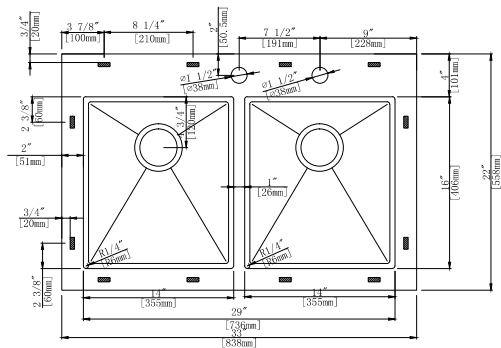

SM2522

- Top-Mount Single Bowl
- Overall Size: 25" x 22"
- Inside Bowl: 21¼" x 15¾"
- Depth: 6" - 7" - 8" - 9"
- T-304 Stainless Steel
- 22 Gauge or 20 Gauge Thickness
- Optional Accessories: Drain & 8" Deck Plate

SM560-820D

- Top-Mount Double Bowl
- Overall Size: 33" x 22"
- Inside Bowl: 14" x 16"
- Depth: 6" - 7" - 8" - 9"
- T-304 Stainless Steel
- 22 Gauge or 20 Gauge Thickness
- Optional Accessories: Bottom Grid SBG560-820D, 8" Deck Plate & Drain

SM560-820S

- Top-Mount Single Bowl
- Overall Size: 33" x 22"
- Inside Bowl: 27³/₄" x 16"
- Depth: 9"
- T-304 Stainless Steel
- 20 Gauge Thickness
- Optional Accessories: Bottom Grid SBG560-820S, Drain&8" Deck Plate

- Top-Mount Single Bowl
- Overall Size: 33" x 22"
- Inside Bowl: 29"x 16"
- Depth: 9"
- T-304 Stainless Steel
- 16 Gauge
- Optional Accessories: Bottom Grid SBG-RD3322S & Drain

RD3322D

- Top-Mount Double Bowl
- Overall Size: 33"x 22"
- Inside Bowl: 14"x 16"
- Depth: 9"
- T-304 Stainless Steel
- 16 Gauge
- Optional Accessories: Bottom Grid SBG-RD3322D & Drain