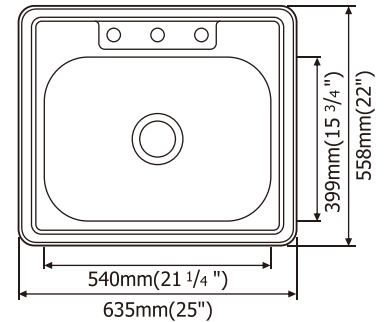

2024 SINKS CATALOG

SM1515

- Top-Mount Single Bowl
- Overall Size: 15" x 15"
- Inside Bowl: 12¼" x 10¼"
- Depth: 6"
- T-304 Stainless Steel
- 22 Gauge Thickness
- Optional Accessories: Drain

SM1919

- Top-Mount Single Bowl
- Overall Size: 19" x 19"
- Inside Bowl: 15" x 14"
- Depth: 7"
- T-304 Stainless Steel
- 22 Gauge Thickness
- Optional Accessories: Drain & 8" Deck Plate

SM2522

- Top-Mount Single Bowl
- Overall Size: 25" x 22"
- Inside Bowl: 21¼" x 15¾"
- Depth: 6" - 7" - 8" - 9"
- T-304 Stainless Steel
- 22 Gauge or 20 Gauge Thickness
- Optional Accessories: Drain & 8" Deck Plate

SM560-820D

- Top-Mount Double Bowl
- Overall Size: 33" x 22"
- Inside Bowl: 14" x 16"
- Depth: 6" - 7" - 8" - 9"
- T-304 Stainless Steel
- 22 Gauge or 20 Gauge Thickness
- Optional Accessories: Bottom Grid SBG560-820D, 8" Deck Plate & Drain

SM560-820S

- Top-Mount Single Bowl
- Overall Size: 33" x 22"
- Inside Bowl: 27³/₄" x 16"
- Depth: 9"
- T-304 Stainless Steel
- 20 Gauge Thickness
- Optional Accessories: Bottom Grid SBG560-820S, Drain&8" Deck Plate