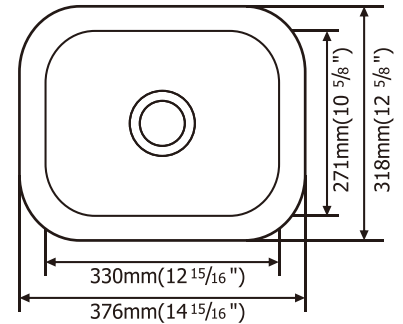

SM2522

- Top-Mount Single Bowl
- Overall Size: 25" x 22"
- Inside Bowl: 21¼" x 15¾"
- Depth: 6" - 7" - 8" - 9"
- T-304 Stainless Steel
- 22 Gauge or 20 Gauge Thickness
- Optional Accessories: Drain & 8" Deck Plate

SM560-820D

- Top-Mount Double Bowl
- Overall Size: 33" x 22"
- Inside Bowl: 14" x 16"
- Depth: 6" - 7" - 8" - 9"
- T-304 Stainless Steel
- 22 Gauge or 20 Gauge Thickness
- Optional Accessories: Bottom Grid SBG560-820D, 8" Deck Plate & Drain

SM560-820S

- Top-Mount Single Bowl
- Overall Size: 33" x 22"
- Inside Bowl: 27³/₄" x 16"
- Depth: 9"
- T-304 Stainless Steel
- 20 Gauge Thickness
- Optional Accessories: Bottom Grid SBG560-820S, Drain&8" Deck Plate

SM1512

- Under-Mount Single Bowl
- Overall Size: 14¹⁵/₁₆" x 12⁵/₈"
- Inside Bowl: 12¹⁵/₁₆" x 10⁵/₈"
- Depth: 7"
- T-304 Stainless Steel
- 18 Gauge or 16 Gauge
- Optional Accessories: Bottom Grid SBG-SM1512 & Drain