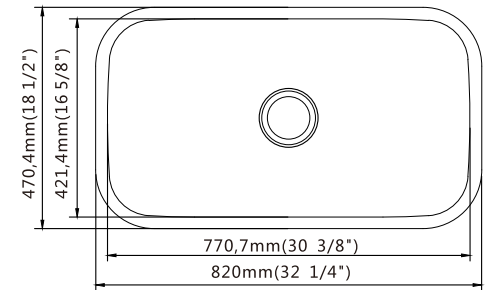

SM560-820D

- Top-Mount Double Bowl
- Overall Size: 33" x 22"
- Inside Bowl: 14" x 16"
- Depth: 6" - 7" - 8" - 9"
- T-304 Stainless Steel
- 22 Gauge or 20 Gauge Thickness
- Optional Accessories: Bottom Grid SBG560-820D, 8" Deck Plate & Drain

SM2718

- Under-Mount Single Bowl
- Overall Size: 27¹/₁₆" x 17¹⁵/₁₆"
- Inside Bowl: 25¹/₈" x 15¹⁵/₁₆"
- Depth: 9" or 5.5"
- T-304 Stainless Steel
- 18 Gauge or 16 Gauge
- Optional Accessories: Drain

SM3018

- Under-Mount Single Bowl
- Overall Size: 29⁷/₈" x 18¹/₁₆"
- Inside Bowl: 27⁷/₈" x 15¹⁵/₁₆"
- Depth: 9" or 5.5" (ADA)
- T-304 Stainless Steel
- 18 Gauge or 16 Gauge
- Optional Accessories: Bottom Grid SBG-SM3018 & Drain

SM3218S

- Under-Mount Single Bowl
- Overall Size: 32¹/₄" x 18¹/₂"
- Inside Bowl: 30³/₈" x 16⁵/₈"
- Depth: 9" or 10"
- T-304 Stainless Steel
- 18 Gauge or 16 Gauge
- Optional Accessories: Drain

SM502

- Under-Mount Double Bowl
- Overall Size: 32¹/₄" x 18¹/₂"
- Inside Bowl: 14¹/₂" x 16¹/₂"
- Depth: 9" or 5.5" (ADA)
- T-304 Stainless Steel
- 18 Gauge or 16 Gauge
- Optional Accessories: Bottom Grid SBG-SM502 & Drain