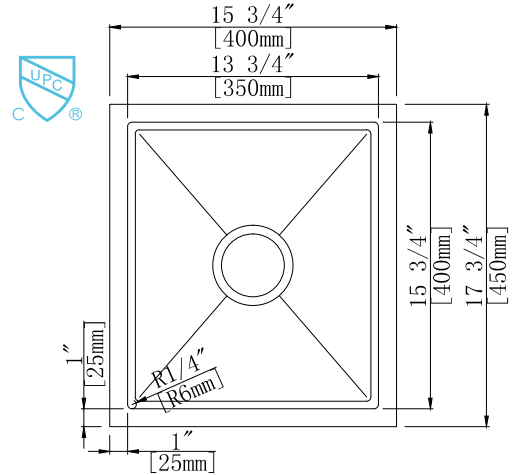

RD4045

- Under-Mount Single Bowl
- Overall Size: 15 3/4" x 17 3/4"
- Inside Bowl: 13 3/4" x 15 3/4"
- Depth: 7 7/8" or 5 1/2"
- T-304 Stainless Steel
- 18 Gauge or 16 Gauge
- Optional Accessories: Bottom Grid SBG-F4045 & Drain