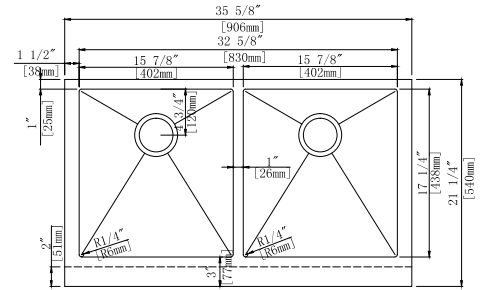

- Under-Mount Single Bowl
- Overall Size: 29⁷/₈" x 18¹/₁₆"
- Inside Bowl: 27⁷/₈" x 15¹⁵/₁₆"
- Depth: 9" or 5.5" (ADA)
- T-304 Stainless Steel
- 18 Gauge or 16 Gauge
- Optional Accessories: Bottom Grid SBG-SM3018 & Drain

AP3522D-RD

- Apron Sink Double Bowl
- Overall Size: 35 3/8"x 22 1/4"
- Inside Bowl: 16 1/8"x 17 7/8"
- Depth: 10", Apron: 9 1/8"
- T-304 Stainless Steel
- 16 Gauge
- Optional Accessories: Bottom Grid SBG AP3522D-RD & Drain

AP3522BL-RD

- Apron Sink Double Bowl
- Overall Size: 35 3/8"x 22 1/4"
- Left Bowl: 18 1/8" x 17 7/8"
- Right Bowl: 14 1/8" x 17 7/8"
- Depth: 10", Apron: 9 1/8"
- T-304 Stainless Steel
- 16 Gauge
- Optional Accessories: Bottom Grid SBG-AP3522BL-RD & Drain

SAP3522D

- Retro Fit Apron Sink Double Bowl
- Overall Size: 35-5/8" x 21-1/4"
- Inside Bowl: 32-5/8" x 17-1/4"
- Depth: 10", Apron: 6.5", 7.5" & 9"
- T-304 Stainless Steel
- 18 Gauge or 16 Gauge
- Optional Accessories: Bottom Grid SBG-SAP3522D & Drain