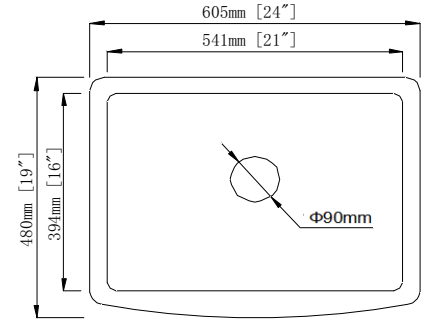

KS2418

- Farmhouse Apron Sink Single Bowl
- Overall Size: 23-3/4"x 18"
- Depth: 10"
- Material: Porcelain
- Color Option: White
- Optional Accessories: Bottom Grid SBG-KS2418 & Drain

KS3019S

- Farmhouse Apron Sink Single Bowl
- Overall Size: 30-1/8"x 20"
- Depth: 10"
- Material: Porcelain
- Color Option: White
- Optional Accessories: Bottom Grid SBG-KS3019S & Drain

KS3320S

- Farmhouse Apron Sink Single Bowl
- Overall Size: 33" x 20"
- Depth: 8-11/16"
- Material: Porcelain
- Color Option: White

APKS-2419S

- Apron Sink Single Bowl
- Overall Size: 24" x 19" x 10"
- Depth: 10"
- Material: Porcelain
- Color Option: White
- Optional Accessories: Bottom Grid SBG-APKS-2419S & Drain