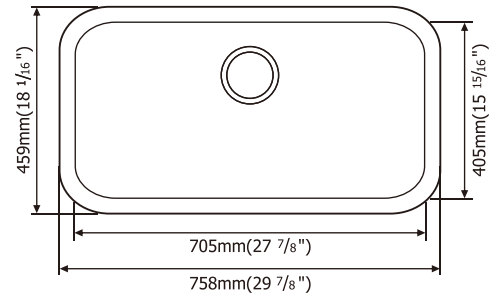

SM560-820D

- Top-Mount Double Bowl
- Overall Size: 33" x 22"
- Inside Bowl: 14" x 16"
- Depth: 6" - 7" - 8" - 9"
- T-304 Stainless Steel
- 22 Gauge or 20 Gauge Thickness
- Optional Accessories: Bottom Grid SBG560-820D, 8" Deck Plate & Drain

SM2718

- Under-Mount Single Bowl
- Overall Size: 27¹/₁₆" x 17¹⁵/₁₆"
- Inside Bowl: 25¹/₈" x 15¹⁵/₁₆"
- Depth: 9" or 5.5"
- T-304 Stainless Steel
- 18 Gauge or 16 Gauge
- Optional Accessories: Drain

SM3018

- Under-Mount Single Bowl
- Overall Size: 29⁷/₈" x 18¹/₁₆"
- Inside Bowl: 27⁷/₈" x 15¹⁵/₁₆"
- Depth: 9" or 5.5" (ADA)
- T-304 Stainless Steel
- 18 Gauge or 16 Gauge
- Optional Accessories: Bottom Grid SBG-SM3018 & Drain

SM3218S

- Under-Mount Single Bowl
- Overall Size: 32¹/₄" x 18¹/₂"
- Inside Bowl: 30³/₈" x 16⁵/₈"
- Depth: 9" or 10"
- T-304 Stainless Steel
- 18 Gauge or 16 Gauge
- Optional Accessories: Drain

SM502

- Under-Mount Double Bowl
- Overall Size: 32¹/₄" x 18¹/₂"
- Inside Bowl: 14¹/₂" x 16¹/₂"
- Depth: 9" or 5.5" (ADA)
- T-304 Stainless Steel
- 18 Gauge or 16 Gauge
- Optional Accessories: Bottom Grid SBG-SM502 & Drain