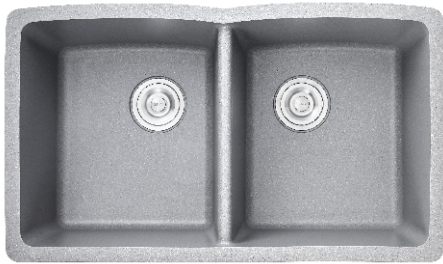

GS8403D

- Under-mount Sink Double Bowl
- Overall Size: 32"x 19"
- Inside Size: 29-11/16"x 16-13/16"
- Depth: 9-13/16"
- Material: Composite Granite
- Color Option: Black, White, Grey, Dark Brown
- Optional Accessories: Bottom Grid SBG-GS8404 & Drain

GS8413S

- Under-mount Sink Single Bowl
- Overall Size: 32-9/16" x 17-3/4"
- Inside Size: 30-3/16" x 16-1/8"
- Depth: 9-13/16"
- Material: Composite Granite
- Color Option: Black, White, Grey, Dark Brown
- Optional Accessories: Bottom Grid SBG-GS8413 & Drain

GS8404D

- Under-mount Sink Double Bowl
- Overall Size: 32 9/16"x 18 1/2"
- Inside Size: 30 3/16"x 16 1/8"
- Depth: 9-13/16"
- Material: Composite Granite
- Color Option: Black, White, Grey, Dark Brown
- Optional Accessories: Bottom Grid SBG-GS8404 & Drain

GS8402BL

- Under-mount Sink Double Bowl
- Overall Size: 32"x 19"
- Inside Size: 32"x 17"
- Depth: 9-13/16"
- Material: Composite Granite
- Color Option: Black, White, Grey, Dark Brown
- Optional Accessories: Bottom Grid SBG-GS8402 & Drain