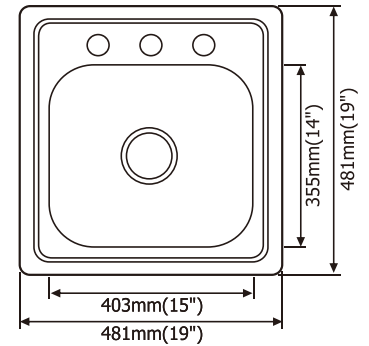

2024 SINKS CATALOG

SM1515

- Top-Mount Single Bowl
- Overall Size: 15" x 15"
- Inside Bowl: 12¼" x 10¼"
- Depth: 6"
- T-304 Stainless Steel
- 22 Gauge Thickness
- Optional Accessories: Drain

SM1919

- Top-Mount Single Bowl
- Overall Size: 19" x 19"
- Inside Bowl: 15" x 14"
- Depth: 7"
- T-304 Stainless Steel
- 22 Gauge Thickness
- Optional Accessories: Drain & 8" Deck Plate

SM2522

- Top-Mount Single Bowl
- Overall Size: 25" x 22"
- Inside Bowl: 21¼" x 15¾"
- Depth: 6" - 7" - 8" - 9"
- T-304 Stainless Steel
- 22 Gauge or 20 Gauge Thickness
- Optional Accessories: Drain & 8" Deck Plate

SM560-820D

- Top-Mount Double Bowl
- Overall Size: 33" x 22"
- Inside Bowl: 14" x 16"
- Depth: 6" - 7" - 8" - 9"
- T-304 Stainless Steel
- 22 Gauge or 20 Gauge Thickness
- Optional Accessories: Bottom Grid SBG560-820D, 8" Deck Plate & Drain

SM560-820S

- Top-Mount Single Bowl
- Overall Size: 33" x 22"
- Inside Bowl: 27³/₄" x 16"
- Depth: 9"
- T-304 Stainless Steel
- 20 Gauge Thickness
- Optional Accessories: Bottom Grid SBG560-820S, Drain&8" Deck Plate