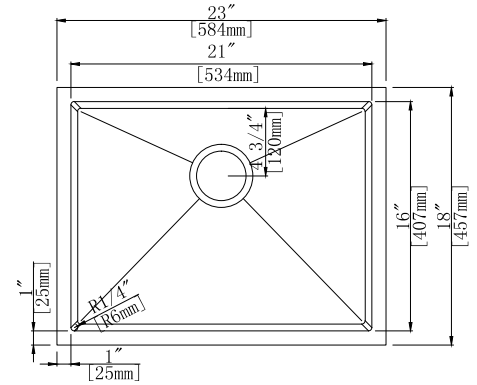

- Under-Mount Single Bowl
- Overall Size: 23"x 18"
- Inside Bowl: 21"x 16"
- Depth: 9" or 12", 5.5" (ADA)
- T-304 Stainless Steel
- 18 Gauge or 16 Gauge
- Optional Accessories: Bottom Grid SBG-RD2318 & Drain