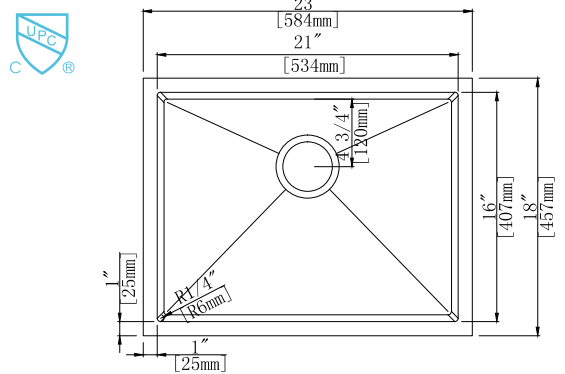

RD2318-9" / RD2318-12"

- Under-Mount Single Bowl
- Overall Size: 23" x 18"
- Inside Bowl: 21" x 16"
- Depth: 9" or 12", 5.5" (ADA)
- T-304 Stainless Steel
- 18 Gauge or 16 Gauge
- Optional Accessories: Bottom Grid SBG-RD2318 & Drain