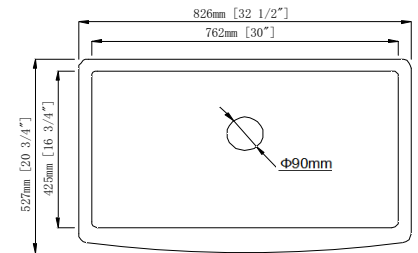

KS3320S

- Farmhouse Apron Sink Single Bowl
- Overall Size: 33" x 20"
- Depth: 8-11/16"
- Material: Porcelain
- Color Option: White

APKS-2419S

- Apron Sink Single Bowl
- Overall Size: 24" x 19" x 10"
- Depth: 10"
- Material: Porcelain
- Color Option: White
- Optional Accessories: Bottom Grid SBG-APKS-2419S & Drain

APKS-3021S

- Apron Sink Single Bowl
- Overall Size: 29-3/4"x20-3/4"x10"
- Depth: 10"
- Material: Porcelain
- Color Option: White
- Optional Accessories: Bottom Grid SBG-APKS-3021S & Drain

APKS-3321S

- Apron Sink Single Bowl
- Overall Size: 32-1/2"x20-3/4"x10"
- Depth: 10"
- Material: Porcelain
- Color Option: White
- Optional Accessories: Bottom Grid SBG-APKS-3321S & Drain