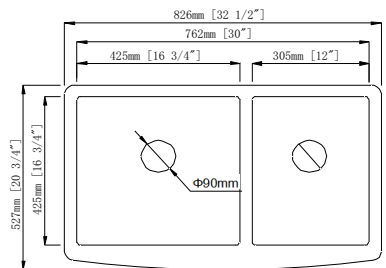

APKS-3321BL

- Apron Sink Single Bowl
- Overall Size: 32-1/2"x20-3/4"x10"
- Depth: 10"
- Material: Porcelain
- Color Option: White
- Optional Accessories: Bottom Grid SBG-APKS-3321BL & Drain