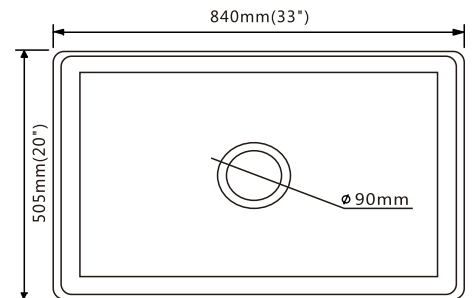

KS2418

- Farmhouse Apron Sink Single Bowl
- Overall Size: 23-3/4"x 18"
- Depth: 10"
- Material: Porcelain
- Color Option: White
- Optional Accessories: Bottom Grid SBG-KS2418 & Drain

KS3019S

- Farmhouse Apron Sink Single Bowl
- Overall Size: 30-1/8"x 20"
- Depth: 10"
- Material: Porcelain
- Color Option: White
- Optional Accessories: Bottom Grid SBG-KS3019S & Drain

KS3320S

- Farmhouse Apron Sink Single Bowl
- Overall Size: 33" x 20"
- Depth: 8-11/16"
- Material: Porcelain
- Color Option: White

APKS-2419S

- Apron Sink Single Bowl
- Overall Size: 24" x 19" x 10"
- Depth: 10"
- Material: Porcelain
- Color Option: White
- Optional Accessories: Bottom Grid SBG-APKS-2419S & Drain