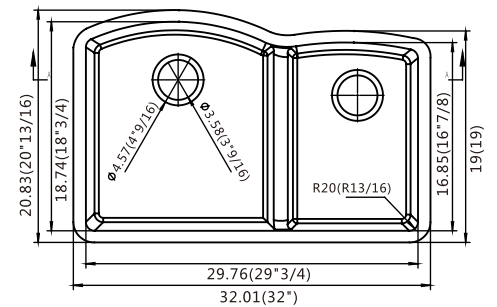

GS8401BL

- Under-mount Sink Double Bowl
- Overall Size: 32"x 20-13/16"
- Inside Size: 29-3/4"x 18-3/4"
- Depth: 9-13/16"
- Material: Composite Granite
- Color Option: Black, White, Grey, Dark Brown
- Optional Accessories: Bottom Grid SBG-GS8402 & Drain