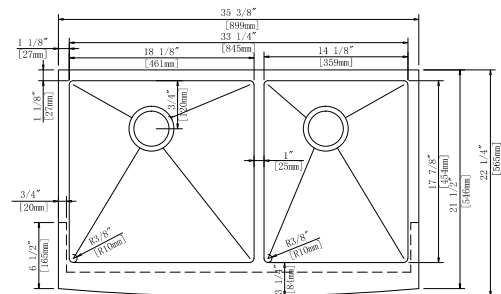

- Under-Mount Single Bowl
- Overall Size: 29⁷/₈" x 18¹/₁₆"
- Inside Bowl: 27⁷/₈" x 15¹⁵/₁₆"
- Depth: 9" or 5.5" (ADA)
- T-304 Stainless Steel
- 18 Gauge or 16 Gauge
- Optional Accessories: Bottom Grid SBG-SM3018 & Drain

AP3522S-RD

- Apron Sink Single Bowl
- Overall Size: 35 3/8"x 22 1/4"
- Inside Bowl: 33 1/4"x 17 7/8"
- Depth: 10", Apron: 9 1/8"
- T-304 Stainless Steel
- 16 Gauge
- Optional Accessories: Bottom Grid SBG-AP3522S-RD & Drain

AP3522D-RD

- Apron Sink Double Bowl
- Overall Size: 35 3/8"x 22 1/4"
- Inside Bowl: 16 1/8"x 17 7/8"
- Depth: 10", Apron: 9 1/8"
- T-304 Stainless Steel
- 16 Gauge
- Optional Accessories: Bottom Grid SBG AP3522D-RD & Drain

AP3522BL-RD

- Apron Sink Double Bowl
- Overall Size: 35 3/8"x 22 1/4"
- Left Bowl: 18 1/8" x 17 7/8"
- Right Bowl: 14 1/8" x 17 7/8"
- Depth: 10", Apron: 9 1/8"
- T-304 Stainless Steel
- 16 Gauge
- Optional Accessories: Bottom Grid SBG-AP3522BL-RD & Drain