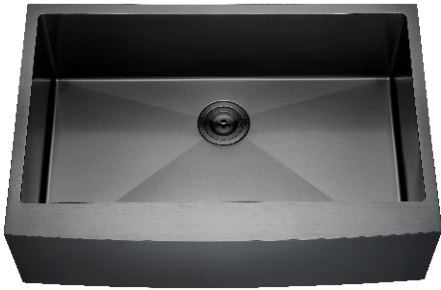

AP3322S-RD-Black

- Apron sink Single Bowl
- Overall Size: 32⁷/₈" x 22¹/₄"
- Inside Bowl: 30³/₄" x 17⁷/₈"
- Depth: 10", Apron: 9⁻¹/₈"
- T-304 Stainless Steel
- 16 Gauge
- Optional Accessories: Bottom Grid SBG -AP3322S-RD & Drain

AP3322S-RD-Gold

- Apron sink Single Bowl
- Overall Size: 32⁷/₈" x 22¹/₄"
- Inside Bowl: 30³/₄" x 17⁷/₈"
- Depth: 10", Apron: 9⁻¹/₈"
- T-304 Stainless Steel
- 16 Gauge
- Optional Accessories: Bottom Grid SBG-AP3322S-RD & Drain

AP3322D-RD-Black

- Apron sink Double Bowl
- Overall Size: 32⁷/₈" x 22¹/₄"
- Inside Bowl: 14³/₄" x 17⁷/₈"
- Depth: 10", Apron: 9⁻¹/₈"
- T-304 Stainless Steel
- 16 Gauge
- Optional Accessories: Bottom Grid SBG -AP3322D-RD & Drain

AP3322D-RD-Gold

- Apron sink Double Bowl
- Overall Size: 32⁷/₈" x 22¹/₄"
- Inside Bowl: 14³/₄" x 17⁷/₈"
- Depth: 10", Apron: 9⁻¹/₈"
- T-304 Stainless Steel
- 16 Gauge
- Optional Accessories: Bottom Grid SBG -AP3322D-RD & Drain