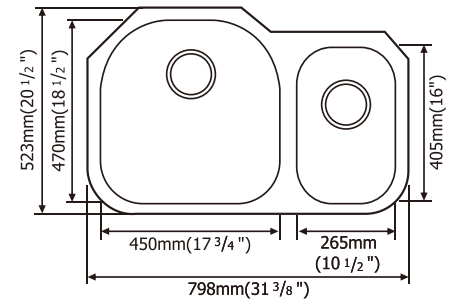

SM560-820D

- Top-Mount Double Bowl
- Overall Size: 33" x 22"
- Inside Bowl: 14" x 16"
- Depth: 6" - 7" - 8" - 9"
- T-304 Stainless Steel
- 22 Gauge or 20 Gauge Thickness
- Optional Accessories: Bottom Grid SBG560-820D, 8" Deck Plate & Drain

SM503R/L

- Under-Mount Double Bowl
- Overall Size: 31¹/₂" x 20¹/₂"
- Large Bowl: 15¹/₂" x 18¹/₂"
- Small Bowl: 12³/₄" x 16³/₈"
- Depth: 9" (Large Bowl)/7¹/₂" (Small Bowl)
- T-304 Stainless Steel
- 18 Gauge or 16 Gauge
- Optional Accessories: Bottom Grid SBG-SM503L/R & Drain

LD3218

- Under-Mount Double Bowl
- Overall Size: 32" x 18½"
- Inside Bowl: 14¼" x 16½"
- Depth: 9"
- T-304 Stainless Steel
- 18 Gauge or 16 Gauge
- Optional Accessories: Drain

SM3118D

- Under-Mount Double Bowl
- Overall Size: 31⅛" x 18"
- Inside Bowl: 14" x 16"
- Depth: 5.5" or 9"
- T-304 Stainless Steel
- 18 Gauge or 16 Gauge
- Optional Accessories: Drain

SM3121

- Under-Mount Double Bowl
- Overall Size: 31⅛" x 20½"
- Large Bowl: 17¾" x 18½"
- Small Bowl: 10½" x 16"
- Depth: 9" (Large Bowl) / 7" (Small Bowl)
- T-304 Stainless Steel
- 18 Gauge or 16 Gauge
- Optional Accessories: Drain