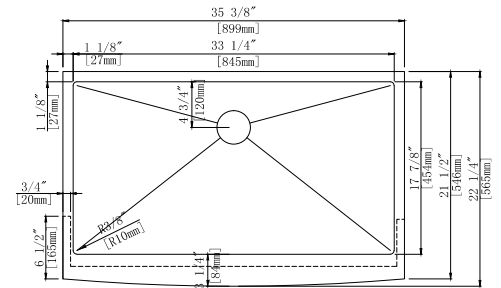

SM2318

- Under-Mount Single Bowl
- Overall Size: 23³/₈" x 17³/₄"
- Inside Bowl: 21³/₈" x 15³/₄"
- Depth: 9"
- T-304 Stainless Steel
- 18 Gauge or 16 Gauge
- Optional Accessories: Bottom Grid SBG-SM2317 & Drain

AP3322BL-RD

- Apron Sink Double Bowl
- Overall Size: 32⁷/₈"x 22¹/₄"
- Left Bowl: 16³/₄"x 17⁷/₈"
- Right Bowl: 12⁷/₈"x 17⁷/₈"
- Depth: 10", Apron: 9¹/₈"
- T-304 Stainless Steel
- 16 Gauge
- Optional Accessories: Bottom Grid SBG-AP3322BL-RD & Drain

SAP3522S

- Retro Fit Apron Sink Single Bowl
- Overall Size: 35-5/8"x 21-1/4"
- Inside Bowl: 32-5/8"x 17-1/4"
- Depth: 10", Apron: 6.5", 7.5" & 9"
- T-304 Stainless Steel
- 16 Gauge
- Optional Accessories: Bottom Grid SBG-SAP3522S & Drain

AP3522S-RD

- Apron Sink Single Bowl
- Overall Size: 35 3/8"x 22 1/4"
- Inside Bowl: 33 1/4"x 17 7/8"
- Depth: 10", Apron: 9 1/8"
- T-304 Stainless Steel
- 16 Gauge
- Optional Accessories: Bottom Grid SBG-AP3522S-RD & Drain