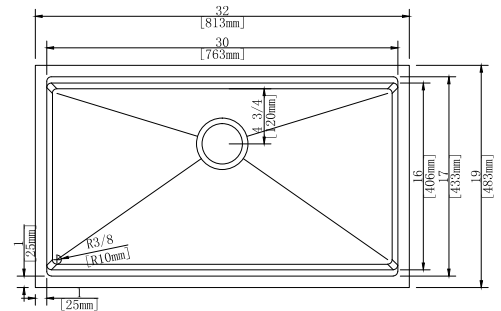

AP3522D-RD

- Apron Sink Double Bowl
- Overall Size: 35 3/8"x 22 1/4"
- Inside Bowl: 16 1/8"x 17 7/8"
- Depth: 10", Apron: 9 1/8"
- T-304 Stainless Steel
- 16 Gauge
- Optional Accessories: Bottom Grid SBG AP3522D-RD & Drain

AP3522BL-RD

- Apron Sink Double Bowl
- Overall Size: 35 3/8"x 22 1/4"
- Left Bowl: 18 1/8" x 17 7/8"
- Right Bowl: 14 1/8" x 17 7/8"
- Depth: 10", Apron: 9 1/8"
- T-304 Stainless Steel
- 16 Gauge
- Optional Accessories: Bottom Grid SBG-AP3522BL-RD & Drain

SAP3522D

- Retro Fit Apron Sink Double Bowl
- Overall Size: 35-5/8" x 21-1/4"
- Inside Bowl: 32-5/8" x 17-1/4"
- Depth: 10", Apron: 6.5", 7.5" & 9"
- T-304 Stainless Steel
- 18 Gauge or 16 Gauge
- Optional Accessories: Bottom Grid SBG-SAP3522D & Drain

WRD3219S-Black

- Under-Mount Single Bowl
- Overall Size: 32" x 19"
- Inside Bowl: 30" x 17"
- Depth: 10"
- T-304 Stainless Steel
- 18 Gauge or 16 Gauge
- Accessories : Drain, Colander, Bottom Grid, Cutting Board, Drying Rack.