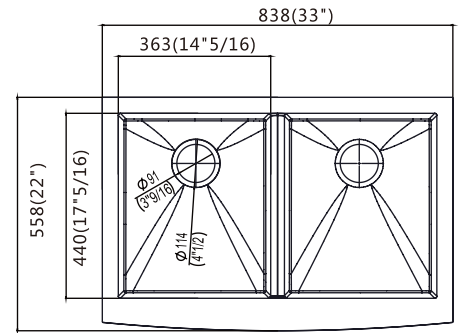

APGS3322D

- Apron Sink Double Bowl
- Overall Size: 33"x 22"
- Inside Size: 30"x 17-5/16"
- Depth: 9-5/8"
- Material: Composite Granite
- Color Option: Black, White, Grey, Dark Brown
- Optional Accessories: Bottom Grid SBG-APGS3322D & Drain