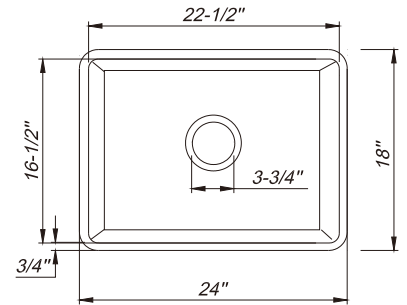

SFC2418S-00WG

- Apron-front Visible or Unermount Sink
- 24" x 18" x 10" OD
- 22.5" x 16.5" x 8.5" ID
- Material: Fine Fireclay
- Color Option: White, Grey, Black
- Optional Accessories: Bottom Grid SBG-SFC2418S & Drain