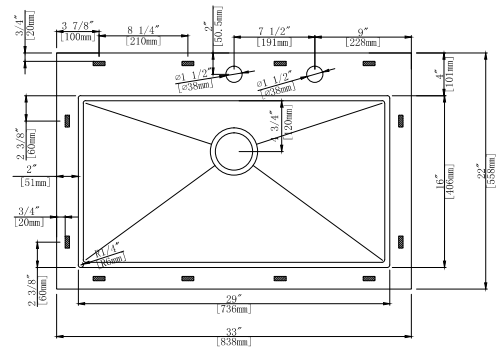

SM560-820D

- Top-Mount Double Bowl
- Overall Size: 33" x 22"
- Inside Bowl: 14" x 16"
- Depth: 6" - 7" - 8" - 9"
- T-304 Stainless Steel
- 22 Gauge or 20 Gauge Thickness
- Optional Accessories: Bottom Grid SBG560-820D, 8" Deck Plate & Drain

SM560-820S

- Top-Mount Single Bowl
- Overall Size: 33" x 22"
- Inside Bowl: 27³/₄" x 16"
- Depth: 9"
- T-304 Stainless Steel
- 20 Gauge Thickness
- Optional Accessories: Bottom Grid SBG560-820S, Drain&8" Deck Plate

RD2522-9"/RD2522-12"

- Top-Mount Single Bowl
- Overall Size: 25"x 22"
- Inside Bowl: 21"x 16"
- Depth: 9"or12"
- T-304 Stainless Steel
- 16 Gauge
- Optional Accessories: Bottom Grid SBG-RD2522 & Drain

RD3322S

- Top-Mount Single Bowl
- Overall Size: 33" x 22"
- Inside Bowl: 29"x 16"
- Depth: 9"
- T-304 Stainless Steel
- 16 Gauge
- Optional Accessories: Bottom Grid SBG-RD3322S & Drain

RD3322D

- Top-Mount Double Bowl
- Overall Size: 33"x 22"
- Inside Bowl: 14"x 16"
- Depth: 9"
- T-304 Stainless Steel
- 16 Gauge
- Optional Accessories: Bottom Grid SBG-RD3322D & Drain