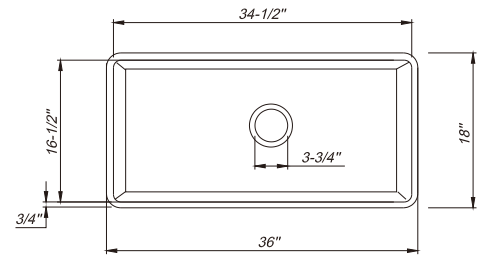

SFC3618S-00WG

- Apron-front Visible or Unermount Sink
- 36" x 18" x 10" OD
- 34½" x 16½" x 8½" ID
- Material: Fine Fireclay
- Color Option: White, Grey, Black
- Optional Accessories: Bottom Grid SBG-SFC3618S & Drain