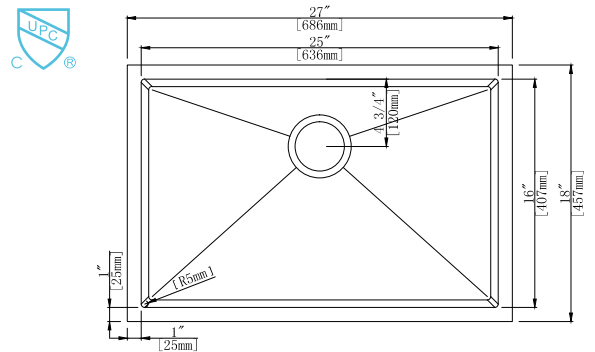

RD2718

- Under-Mount Single Bowl
- Overall Size: 27" x 18"
- Inside Bowl: 25" x 16"
- Depth: 10"
- T-304 Stainless Steel
- 18 Gauge or 16 Gauge
- Optional Accessories: Bottom Grid SBG-RD2718 & Drain