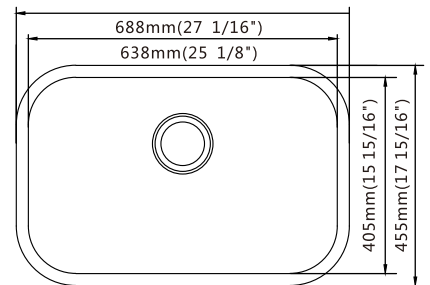

SM560-820D

- Top-Mount Double Bowl
- Overall Size: 33" x 22"
- Inside Bowl: 14" x 16"
- Depth: 6" - 7" - 8" - 9"
- T-304 Stainless Steel
- 22 Gauge or 20 Gauge Thickness
- Optional Accessories: Bottom Grid SBG560-820D, 8" Deck Plate & Drain

SM2318

- Under-Mount Single Bowl
- Overall Size: 23³/₈" x 17³/₄"
- Inside Bowl: 21³/₈" x 15³/₄"
- Depth: 9"
- T-304 Stainless Steel
- 18 Gauge or 16 Gauge
- Optional Accessories: Bottom Grid SBG-SM2317 & Drain

SM2321

- Under-Mount Single Bowl
- Overall Size: 23³/₄" x 21"
- Inside Bowl: 21¹/₄" x 19"
- Depth: 9"
- T-304 Stainless Steel
- 18 Gauge or 16 Gauge
- Optional Accessories: Bottom Grid SBG-SM2321 & Drain

SM2718

- Under-Mount Single Bowl
- Overall Size: 27¹/₁₆" x 17¹⁵/₁₆"
- Inside Bowl: 25¹/₈" x 15¹⁵/₁₆"
- Depth: 9" or 5.5"
- T-304 Stainless Steel
- 18 Gauge or 16 Gauge
- Optional Accessories: Drain

SM3018