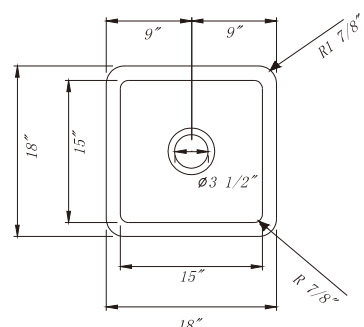

SFC18S-WG

- Undermount Sink or Drop-In Sink
- 18" x 18" x 9" OD
- 15" x 15" x 7 7/8" ID
- Material: Fine Fireclay
- Color Option: White, Grey, Black
- Optional Accessories: Bottom Grid SBG-SFC18S & Drain