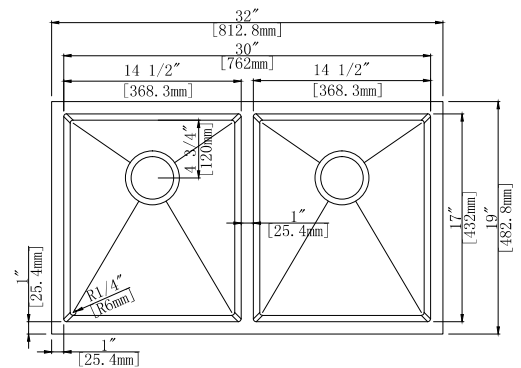

RD3219D-Black with Grids

- Under-Mount Double Bowl
- Overall Size: 32" x 19"
- Inside Bowl: 14 1/2" x 17"
- Depth: 10"
- T-304 Stainless Steel
- 18 Gauge or 16 Gauge
- Optional Accessories: Bottom Grid SBG-RD3219D & Drain

RD3219D-Gold with Grids

- Under-Mount Double Bowl
- Overall Size: 32" x 19"
- Inside Bowl: 14 1/2" x 17"
- Depth: 10"
- T-304 Stainless Steel
- 18 Gauge or 16 Gauge
- Optional Accessories: Bottom Grid SBG-RD3219D & Drain