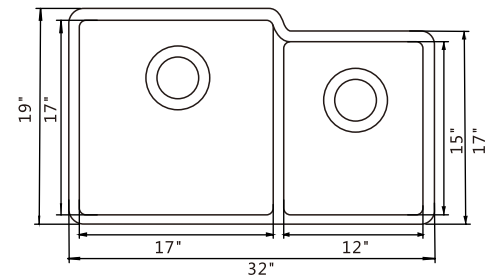

GS8402BL

- Under-mount Sink Double Bowl
- Overall Size: 32"x 19"
- Inside Size: 32"x 17"
- Depth: 9-13/16"
- Material: Composite Granite
- Color Option: Black, White, Grey, Dark Brown
- Optional Accessories: Bottom Grid SBG-GS8402 & Drain