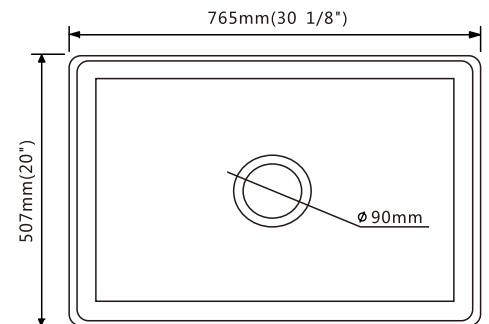

KS2418

- Farmhouse Apron Sink Single Bowl
- Overall Size: 23-3/4"x 18"
- Depth: 10"
- Material: Porcelain
- Color Option: White
- Optional Accessories: Bottom Grid SBG-KS2418 & Drain

KS3019S

- Farmhouse Apron Sink Single Bowl
- Overall Size: 30-1/8"x 20"
- Depth: 10"
- Material: Porcelain
- Color Option: White
- Optional Accessories: Bottom Grid SBG-KS3019S & Drain

KS3320S

- Farmhouse Apron Sink Single Bowl
- Overall Size: 33" x 20"
- Depth: 8-11/16"
- Material: Porcelain
- Color Option: White

APKS-2419S

- Apron Sink Single Bowl
- Overall Size: 24" x 19" x 10"
- Depth: 10"
- Material: Porcelain
- Color Option: White
- Optional Accessories: Bottom Grid SBG-APKS-2419S & Drain