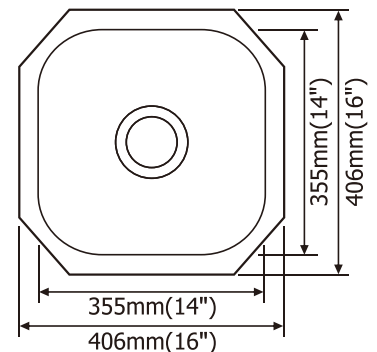

SM560-820S

- Top-Mount Single Bowl
- Overall Size: 33" x 22"
- Inside Bowl: 27³/₄" x 16"
- Depth: 9"
- T-304 Stainless Steel
- 20 Gauge Thickness
- Optional Accessories: Bottom Grid SBG560-820S, Drain&8" Deck Plate

SM1512

- Under-Mount Single Bowl
- Overall Size: 14¹⁵/₁₆" x 12⁵/₈"
- Inside Bowl: 12¹⁵/₁₆" x 10⁵/₈"
- Depth: 7"
- T-304 Stainless Steel
- 18 Gauge or 16 Gauge
- Optional Accessories: Bottom Grid SBG-SM1512 & Drain

SM1518

- Under-Mount Single Bowl
- Overall Size: 14³/₄" x 18³/₈"
- Inside Bowl: 12³/₄" x 16³/₈"
- Depth: 7¹/₂"
- T-304 Stainless Steel
- 18 Gauge or 16 Gauge
- Optional Accessories: Bottom Grid SBG-SM1518 & Drain

SM1616

- Under-Mount Single Bowl
- Overall Size: 16" x 16"
- Inside Bowl: 14" x 14"
- Depth: 8"
- T-304 Stainless Steel
- 18 Gauge or 16 Gauge
- Optional Accessories: Drain