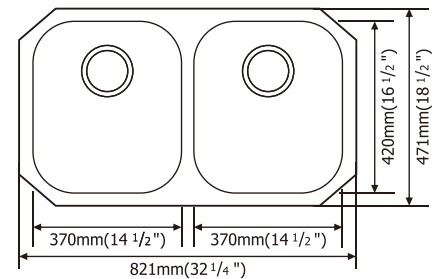

SM560-820D

- Top-Mount Double Bowl
- Overall Size: 33" x 22"
- Inside Bowl: 14" x 16"
- Depth: 6" - 7" - 8" - 9"
- T-304 Stainless Steel
- 22 Gauge or 20 Gauge Thickness
- Optional Accessories: Bottom Grid SBG560-820D, 8" Deck Plate & Drain

- Under-Mount Single Bowl
- Overall Size: 29⁷/₈" x 18¹/₁₆"
- Inside Bowl: 27⁷/₈" x 15¹⁵/₁₆"
- Depth: 9" or 5.5" (ADA)
- T-304 Stainless Steel
- 18 Gauge or 16 Gauge
- Optional Accessories: Bottom Grid SBG-SM3018 & Drain

SM3218S

- Under-Mount Single Bowl
- Overall Size: 32¹/₄" x 18¹/₂"
- Inside Bowl: 30³/₈" x 16⁵/₈"
- Depth: 9" or 10"
- T-304 Stainless Steel
- 18 Gauge or 16 Gauge
- Optional Accessories: Drain

SM502

- Under-Mount Double Bowl
- Overall Size: 32¹/₄" x 18¹/₂"
- Inside Bowl: 14¹/₂" x 16¹/₂"
- Depth: 9" or 5.5" (ADA)
- T-304 Stainless Steel
- 18 Gauge or 16 Gauge
- Optional Accessories: Bottom Grid SBG-SM502 & Drain

SM503R/L

- Under-Mount Double Bowl
- Overall Size: 31¹/₂" x 20¹/₂"
- Large Bowl: 15¹/₂" x 18¹/₂"
- Small Bowl: 12³/₄" x 16³/₈"
- Depth: 9" (Large Bowl)/7¹/₂" (Small Bowl)
- T-304 Stainless Steel
- 18 Gauge or 16 Gauge
- Optional Accessories: Bottom Grid SBG-SM503L/R & Drain