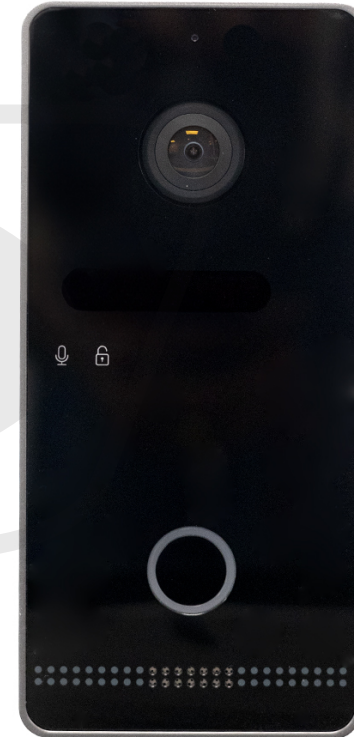

## SAC-2VD100 - Specifications

### Description

This 2MP Video Doorbell featuring Ethernet and WiFi connectivity. This sleek, black doorbell offers 2-way talk, smart IR night vision, and an IP65 protection grade for reliable performance in any weather. With a wide-angle view of 125° horizontal and 72° vertical, you'll never miss a visitor. The device supports H.265 and H.264 video compression and is powered by POE IEEE 802.3af, DC12-48V, or AC12-36V. Perfect for any home, it operates in temperatures from -30°C to 60°C and supports a wireless chime.

### Features

- 2MP resolution with smart IR night vision
- Ethernet/WiFi connectivity for flexible installation
- 2-way audio communication
- IP65 weatherproof and IK07 impact-resistant
- Wide-angle view: H:125°, V:72°
- Supports H.265 and H.264 video compression

### Physical Characteristics

Color	Black
Dimensions	133 x 63 x 28mm
Operating Temperature	-30°C ~ 60°C
Working Humidity	10%RH – 90%RH (non-condensing)
Protection Grade	IP65; IK07
Power Supply	POE IEEE 802.3af / DC12-48V / AC 12-36V
Angle of View	H:125°, V:72°
Video Compression Standard	H.265 (default), H.264
Night Vision	Smart IR
Network	10M / 100M adaptive belt POE
Gate	NO/NC (MAX AC/DC30V 4A)
Output Unlocking	NO: MAX DC12V 120mA (Transient current: 700mA-40ms)
Chime	NO (MAX AC/DC30V 4A)
Wireless Chime	RF433.92MHz Transmitter