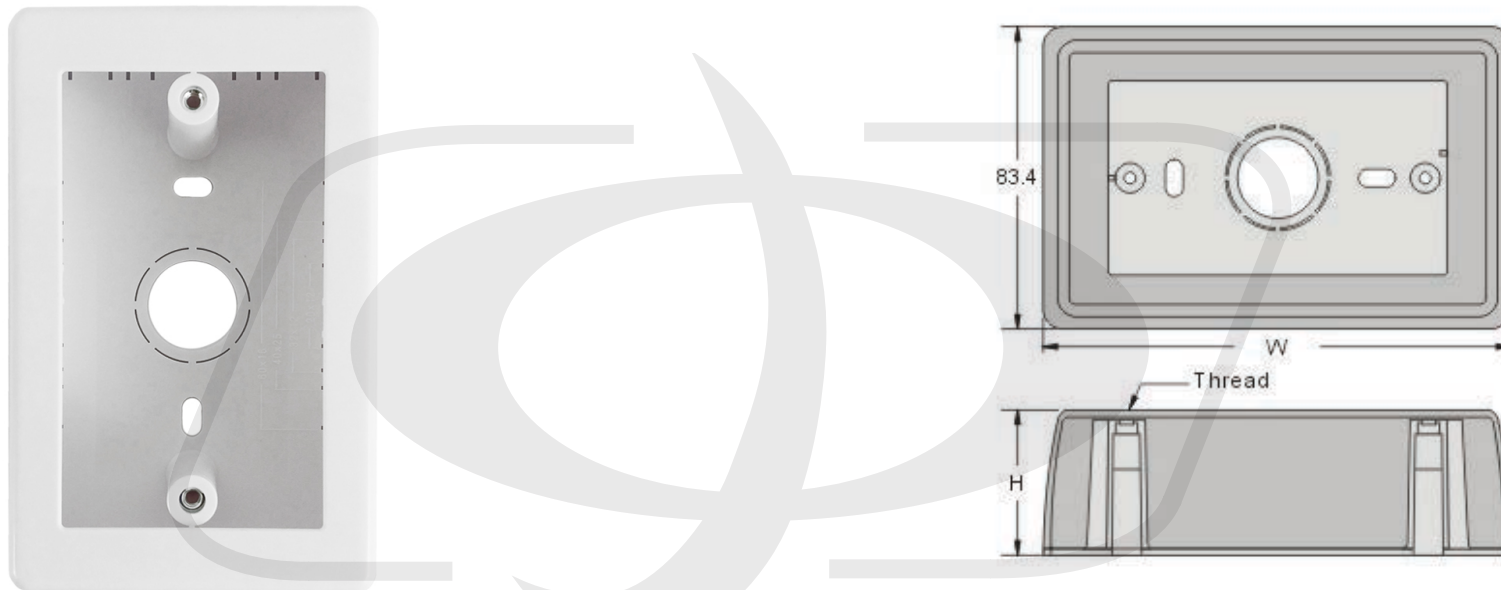

Description

This raceway product is a surface mount single gang box. It can be used with raceway channels and accepts a standard single gang wall plate.

Physical Characteristics

Color	White
Dimensions	3.27" W x 5.08" H x 1.57" D 83mm W x 129mm H x 40mm D
Plate Size	Fits a Standard Single Gang Wall Plate
Material	ABS