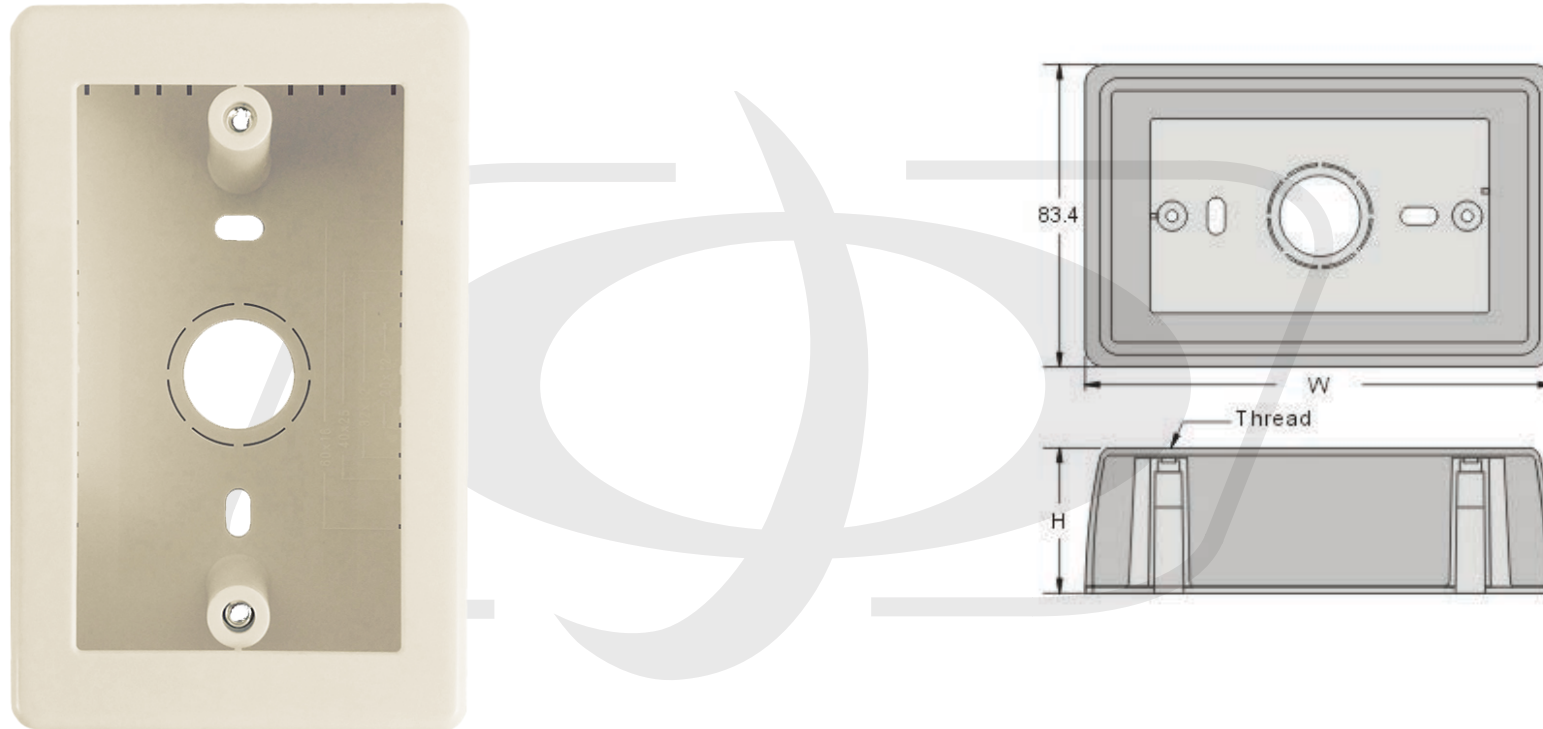

Description

This raceway product is a surface mount single gang box. It can be used with raceway channels and accepts a standard single gang wall plate.

Physical Characteristics

Color	Beige
Dimensions	3.27" W x 5.08" H x 1.57" D 83mm W x 129mm H x 40mm D
Plate Size	Fits a Standard Single Gang Wall Plate
Material	ABS