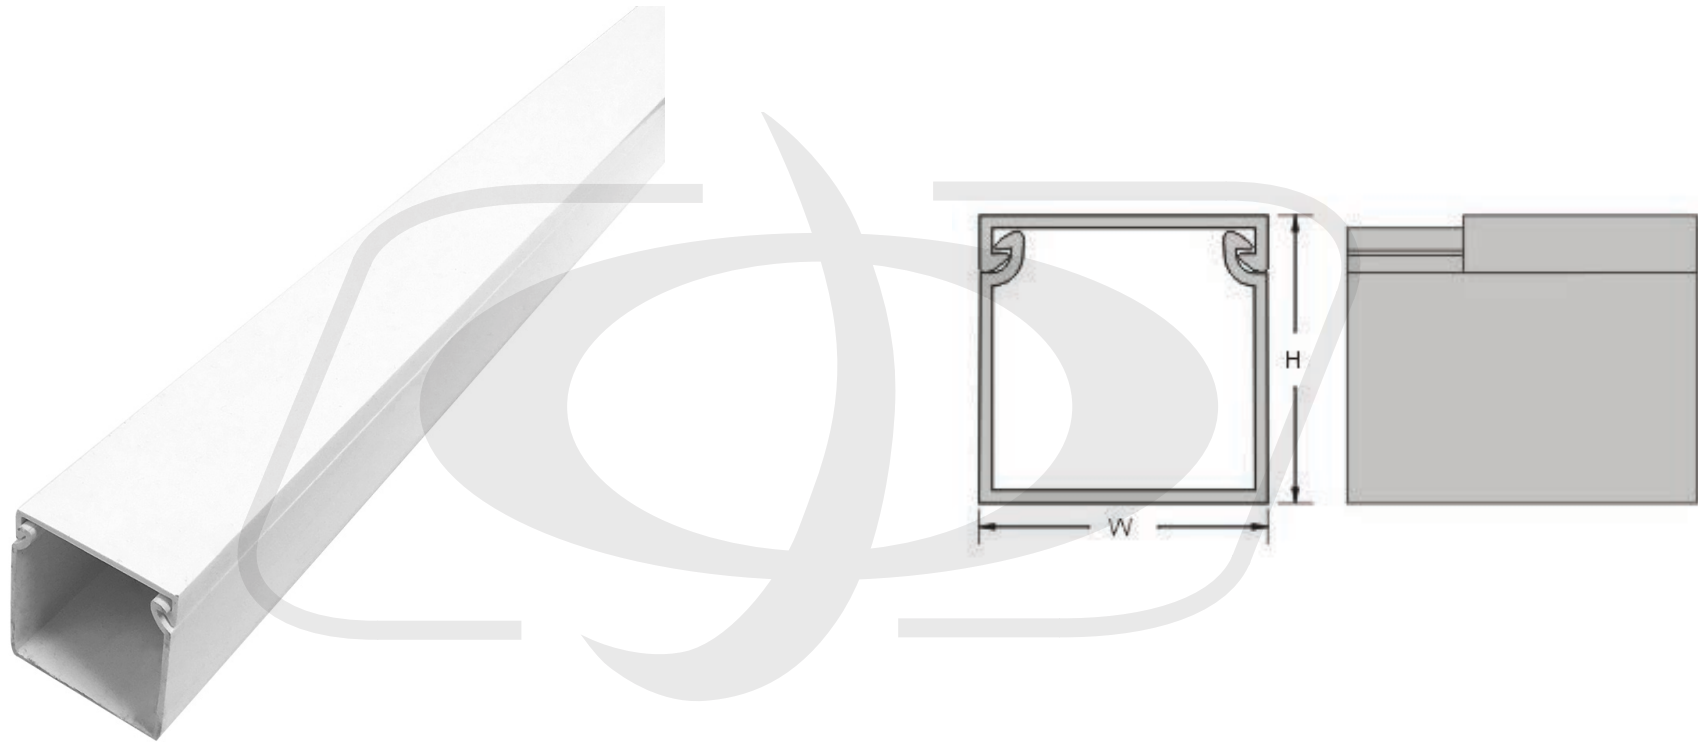

# 6ft Raceway Cable Concealer 50mm x 50mm with Adhesive Foam Tape - White

## RW-5050-WH - Specifications

### Description

This raceway is constructed of two separate pieces of high impact PVC and is six feet in length. It is primarily used to secure, protect and conceal all types of cabling in residential and commercial applications.

### Physical Characteristics

Color	White
Length	6ft
Width	2 inch [50 mm]
Height	2 inch [50 mm]
Adhesive Tape	Yes

Material	High Impact PVC
Fire Rating	UL 94V-0
Paintable	Yes