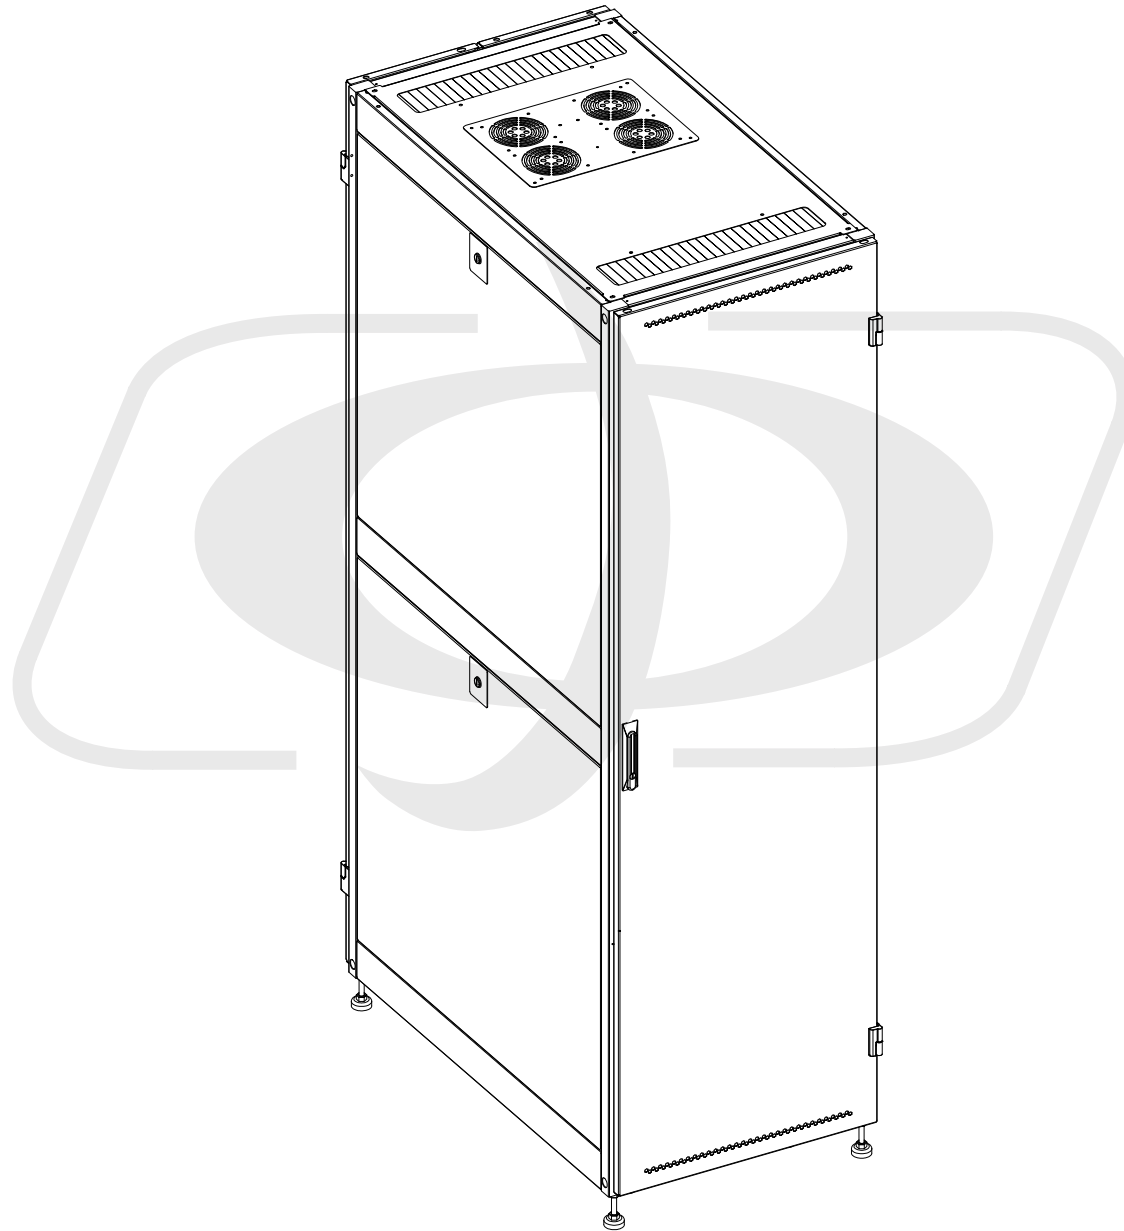

42U Server Cabinet with Fan Tray, Black (78.6"H x 23.6"W x 43.4"D)

RM-1110 - Line Drawing