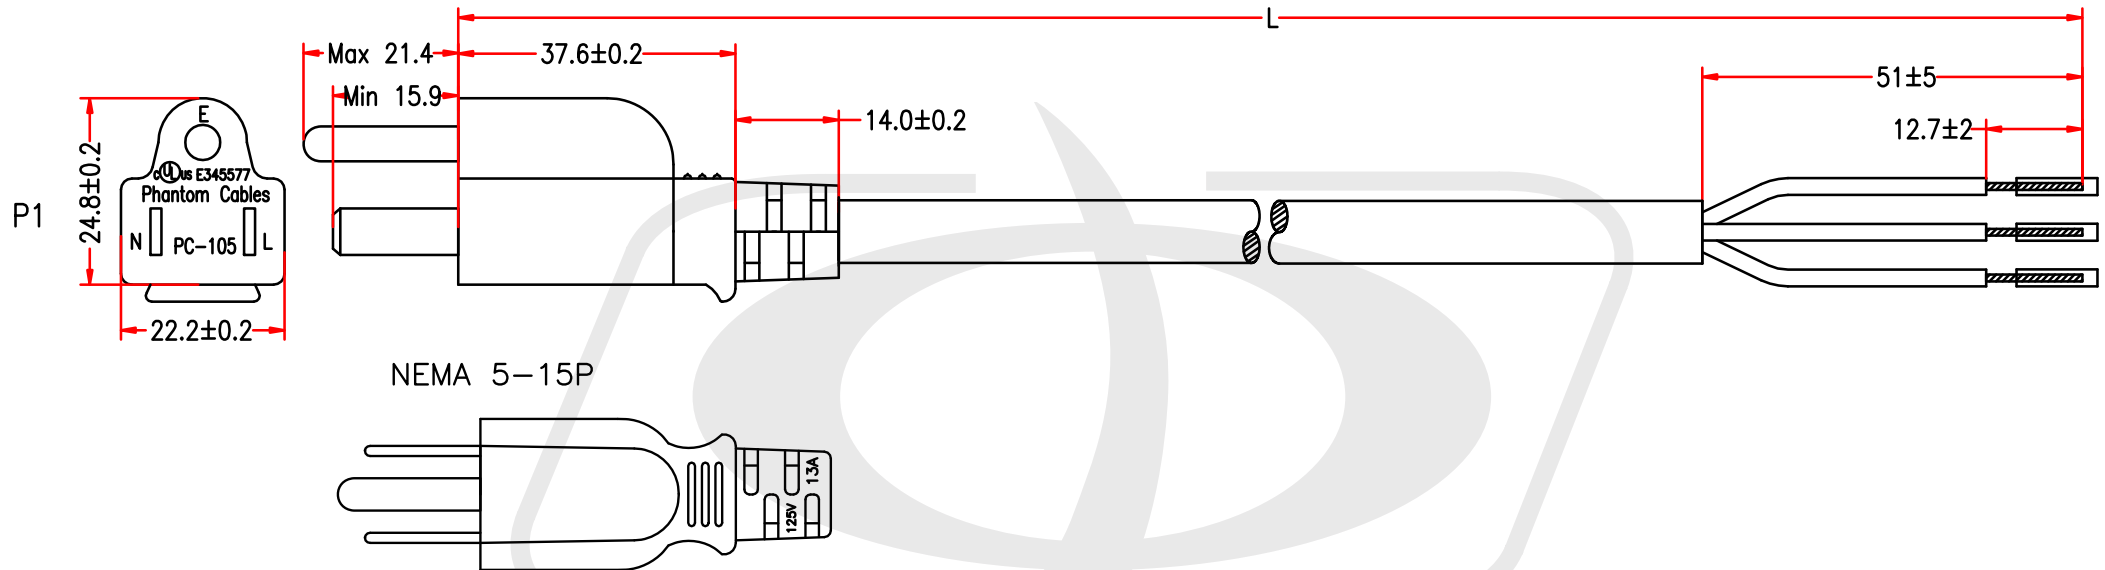

P1: c(UL)us E345577

CABLE MARKING:

Phantom Cables c(UL)us E345578 SJT 3/C 16AWG(1.31mm²) 105°C 300V VW-1

105BB2F16C(FP044-10)			
P1	STRIPPED JACKET 51mm		
BLACK	L	SEMI-STRIPPED	12.7mm
WHITE	N	SEMI-STRIPPED	12.7mm
GREEN	E	SEMI-STRIPPED	12.7mm

Cable Length
Unless Other Spec.

Tolerances:

0 ~200mm	±10mm
201~1000mm	±20mm
1001 ~1500mm	±25mm
1501~2100mm	±30mm
2100mm↑	±40mm

THE CABLE MARKING IS CONCAVE LETTERING MOULD