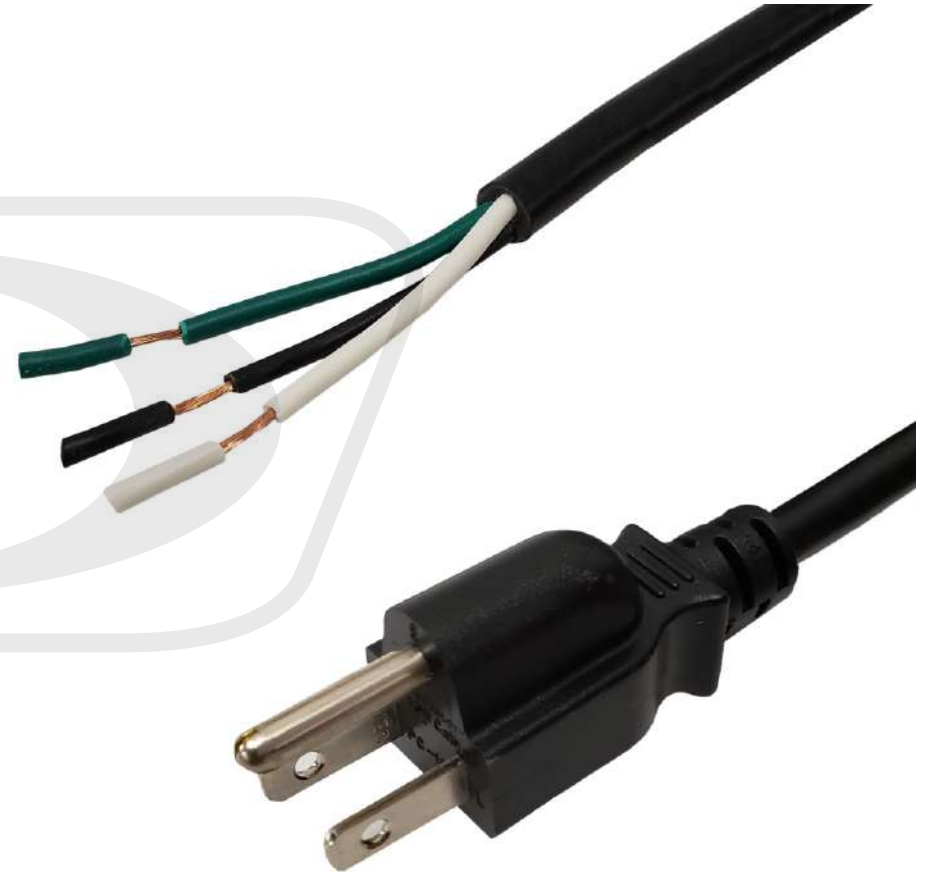

5-15P to ROJ Power Cable - SJT - 16AWG

PWC-RN10B-xx - Specifications

Description

This power cord consists of a 5-15P male on one end and is un-terminated on the other with the outer jacket removed. These cords are typically hardwired directly to equipment. These cables are constructed with UL mandated inner plastic frame molds to enhance terminal alignment and high quality molds. The connectors premium quality to ensure a snug fit into PDU receptacles. Each assembly is 100% continuity tested and 100% HVT (High Voltage) tested and inspected before shipping.

Physical Characteristics

Colors	Black
Lengths Available	3ft / 6ft / 8ft / 10ft
Number of Conductors	3 Conductor
Wire Gauge	16 AWG
Jacket	Heavy Duty SJT
Jacket Material	100% Virgin PVC - Polyvinyl Chloride
Jacket Fire Rating	VW-1
Strain Relief	Molded 100% Virgin PVC
Conductor Material	100% bare copper
Temperature Rating	-20 deg C to 105 deg C

Connector(s)

Connector A	NEMA 5-15P
Connector B	Un-terminated - Outer Jacket Removed

Performance

Power Rating	13 Amp / 125 Volt
--------------	-------------------

Approvals / Product Support

5-15P	c(UL)us
Cable	c(UL)us
ISO	ISO 9001:2015, ISO 14000
RoHS, Reach	Yes
Conflict Minerals	Yes
Country of Origin	Vietnam

Warranty Information

Warranty	Limited Lifetime
----------	------------------

P1: c(UL)us E345577

CABLE MARKING:

Phantom Cables c(UL)us E345578 SJT 3/C 16AWG(1.31mm²) 105°C 300V VW-1

105BB2F16C(FP044-10)			
P1	STRIPPED JACKET 51mm		
BLACK	L	SEMI-STRIPPED	12.7mm
WHITE	N	SEMI-STRIPPED	12.7mm
GREEN	E	SEMI-STRIPPED	12.7mm