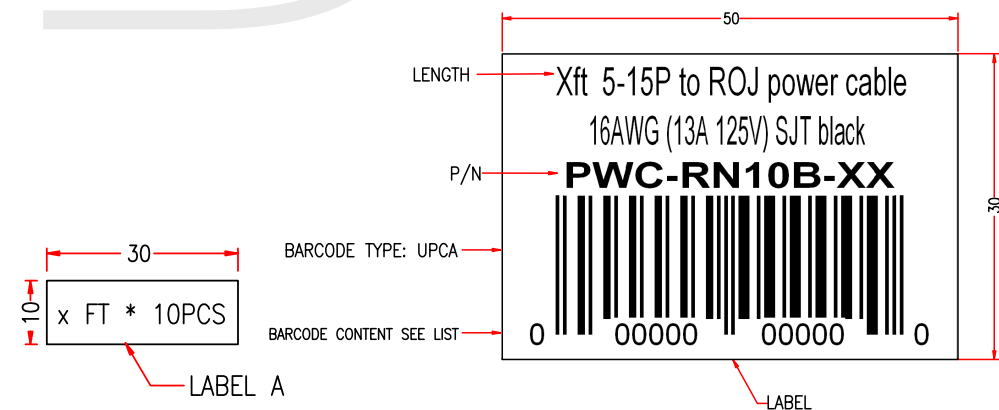

*NOTE: All relevant materials are complied with RoHS directive .