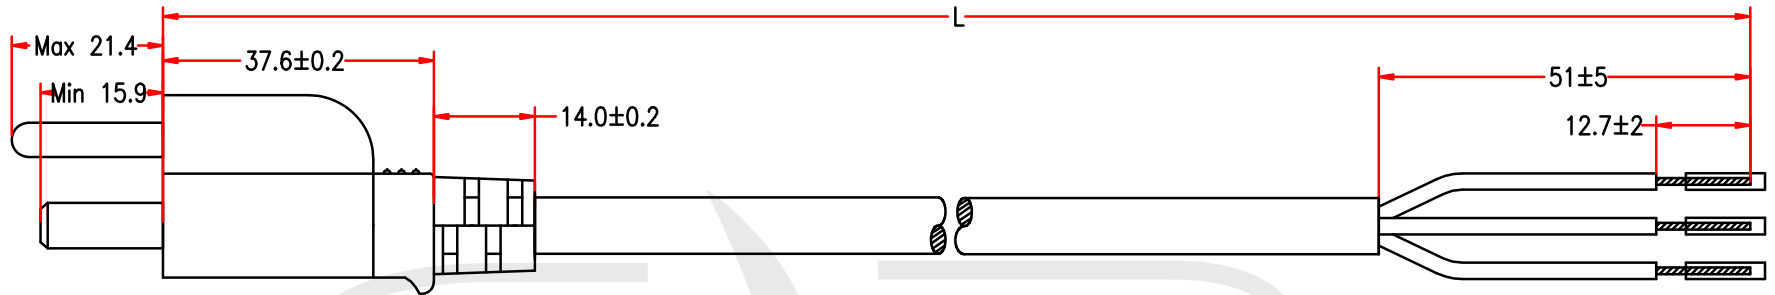

NEMA 5-15P

P1: cULus E345577

CABLE MARKING:

Phantom Cables c(UL)us E345578 SJT 3/C 18AWG(0.824mm²) 105°C 300V VW-1

105BB2F18E(FP044-09)	
P1	STRIPPED JACKET 51mm
BLACK L	SEMI-STRIPPED 12.7mm
WHITE N	SEMI-STRIPPED 12.7mm
GREEN E	SEMI-STRIPPED 12.7mm

Cable Length
Unless Other Spec.
Tolerances:

0 ~200mm	±10mm
201~1000mm	±20mm
1001 ~1500mm	±25mm
1501~2100mm	±30mm
2100mm↑	±40mm

THE CABLE MARKING IS CONCAVE LETTERING MOULD