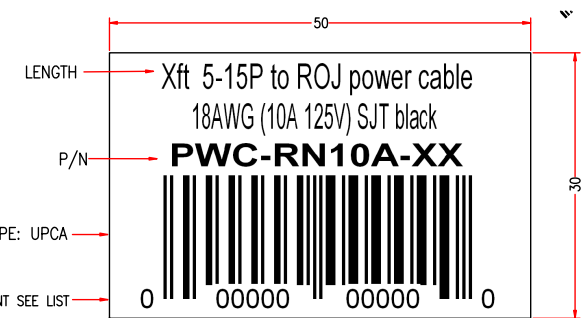

Connector(s)

Connector A	NEMA 5-15P
Connector B	Un-terminated - Outer Jacket Removed

Performance

Power Rating	10 Amp / 125 Volt
--------------	-------------------

Approvals / Product Support

5-15P	c(UL)us
Cable	c(UL)us
ISO	ISO 9001:2015, ISO 14000
RoHS, Reach	Yes
Conflict Minerals	Yes
Country of Origin	Vietnam

PACKING C: $\geq 10\text{FT}$

P/N	LENGTH(Lmm)	UPC
PWC-RN10A-03	915mm	675678062294
PWC-RN10A-06	1830mm	675678062300
PWC-RN10A-08	2440mm	675678062317
PWC-RN10A-10	3048mm	675678062324

PACKING:
1PC IN A ZIP BAG

LABEL

PACKING: 1-10FT
10PCS IN A BIG POLYBAG

LABEL A

LABEL A

LABEL

*NOTE: All relevant materials are complied with RoHS directive .