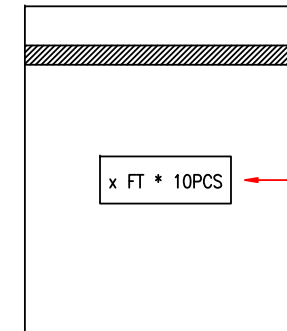

Cable Length
Unless Other Spec.
Tolerances:

0 ~200mm	±10mm
201~1000mm	±20mm
1001 ~1500mm	±25mm
1501~2100mm	±30mm
2100mm↑	±40mm

THE CABLE MARKING IS CONCAVE LETTERING MOULD

PACKING A: $\leq 1\text{FT}$

PACKING B: $\geq 2 \& \leq 9\text{FT}$

PACKING C: $\geq 10\text{FT}$

P/N	LENGTH(Lmm)	UPC
PWC-RN10A-03	915mm	675678062294
PWC-RN10A-06	1830mm	675678062300
PWC-RN10A-08	2440mm	675678062317
PWC-RN10A-10	3048mm	675678062324

PACKING:
1PC IN A ZIP BAG

LABEL

PACKING: 1-10FT
10PCS IN A BIG POLYBAG

LABEL A

LABEL A

LABEL

*NOTE: All relevant materials are complied with RoHS directive .