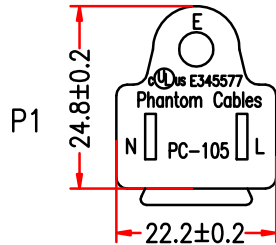

5-15P to ROJ Power Cable - SJT - 18AWG

PWC-RN10A-xx - Specifications

Description

This power cord consists of a 5-15P male on one end and is un-terminated on the other with the outer jacket removed. These cords are typically hardwired directly to equipment. These cables are constructed with UL mandated inner plastic frame molds to enhance terminal alignment and high quality molds. The connectors premium quality to ensure a snug fit into PDU receptacles. Each assembly is 100% continuity tested and 100% HVT (High Voltage) tested and inspected before shipping.

Connector(s)

Connector A	NEMA 5-15P
Connector B	Un-terminated - Outer Jacket Removed

Performance

Power Rating	10 Amp / 125 Volt
--------------	-------------------

Approvals / Product Support

5-15P	c(UL)us
Cable	c(UL)us
ISO	ISO 9001:2015, ISO 14000
RoHS, Reach	Yes
Conflict Minerals	Yes
Country of Origin	Vietnam

Warranty Information

Warranty	Limited Lifetime
----------	------------------

NEMA 5-15P

P1: cULus E345577

CABLE MARKING:

Phantom Cables c(UL)us E345578 SJT 3/C 18AWG(0.824mm²) 105°C 300V VW-1

105BB2F18E(FP044-09)	
P1	STRIPPED JACKET 51mm
BLACK L	SEMI-STRIPPED 12.7mm
WHITE N	SEMI-STRIPPED 12.7mm
GREEN E	SEMI-STRIPPED 12.7mm

PACKING C: $\geq 10\text{FT}$

P/N	LENGTH(Lmm)	UPC
PWC-RN10A-03	915mm	675678062294
PWC-RN10A-06	1830mm	675678062300
PWC-RN10A-08	2440mm	675678062317
PWC-RN10A-10	3048mm	675678062324

PACKING:
1PC IN A ZIP BAG