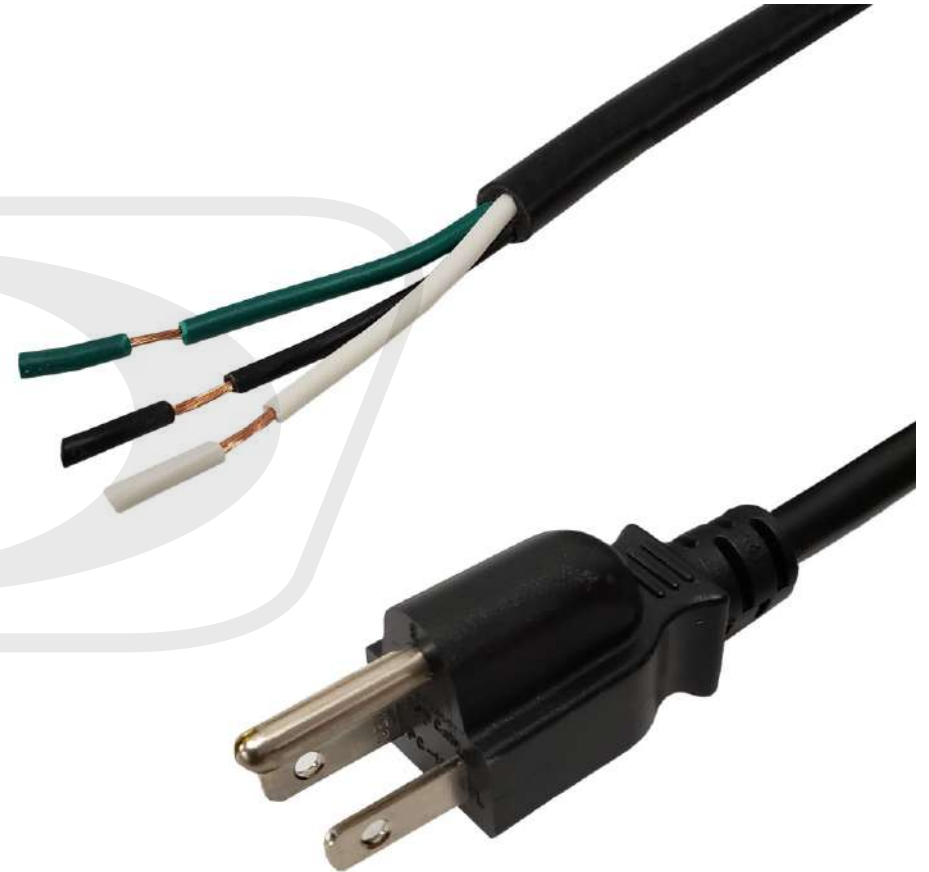

5-15P to ROJ Power Cable - SJT - 18AWG

PWC-RN10A-xx - Specifications

Description

This power cord consists of a 5-15P male on one end and is un-terminated on the other with the outer jacket removed. These cords are typically hardwired directly to equipment. These cables are constructed with UL mandated inner plastic frame molds to enhance terminal alignment and high quality molds. The connectors premium quality to ensure a snug fit into PDU receptacles. Each assembly is 100% continuity tested and 100% HVT (High Voltage) tested and inspected before shipping.

Physical Characteristics

Colors	Black
Lengths Available	3ft / 6ft / 8ft / 10ft
Number of Conductors	3 Conductor
Wire Gauge	18 AWG
Jacket	Heavy Duty SJT
Jacket Material	100% Virgin PVC - Polyvinyl Chloride
Jacket Fire Rating	VW-1
Strain Relief	Molded 100% Virgin PVC
Conductor Material	100% bare copper
Temperature Rating	-20 deg C to 105 deg C

Connector(s)

Connector A	NEMA 5-15P
Connector B	Un-terminated - Outer Jacket Removed

Performance

Power Rating	10 Amp / 125 Volt
--------------	-------------------

Approvals / Product Support

5-15P	c(UL)us
Cable	c(UL)us
ISO	ISO 9001:2015, ISO 14000
RoHS, Reach	Yes
Conflict Minerals	Yes
Country of Origin	Vietnam

Warranty Information

Warranty	Limited Lifetime
----------	------------------

NEMA 5-15P

P1: cULus E345577

CABLE MARKING:

Phantom Cables c(UL)us E345578 SJT 3/C 18AWG(0.824mm²) 105°C 300V VW-1

105BB2F18E(FP044-09)	
P1	STRIPPED JACKET 51mm
BLACK L	SEMI-STRIPPED 12.7mm
WHITE N	SEMI-STRIPPED 12.7mm
GREEN E	SEMI-STRIPPED 12.7mm