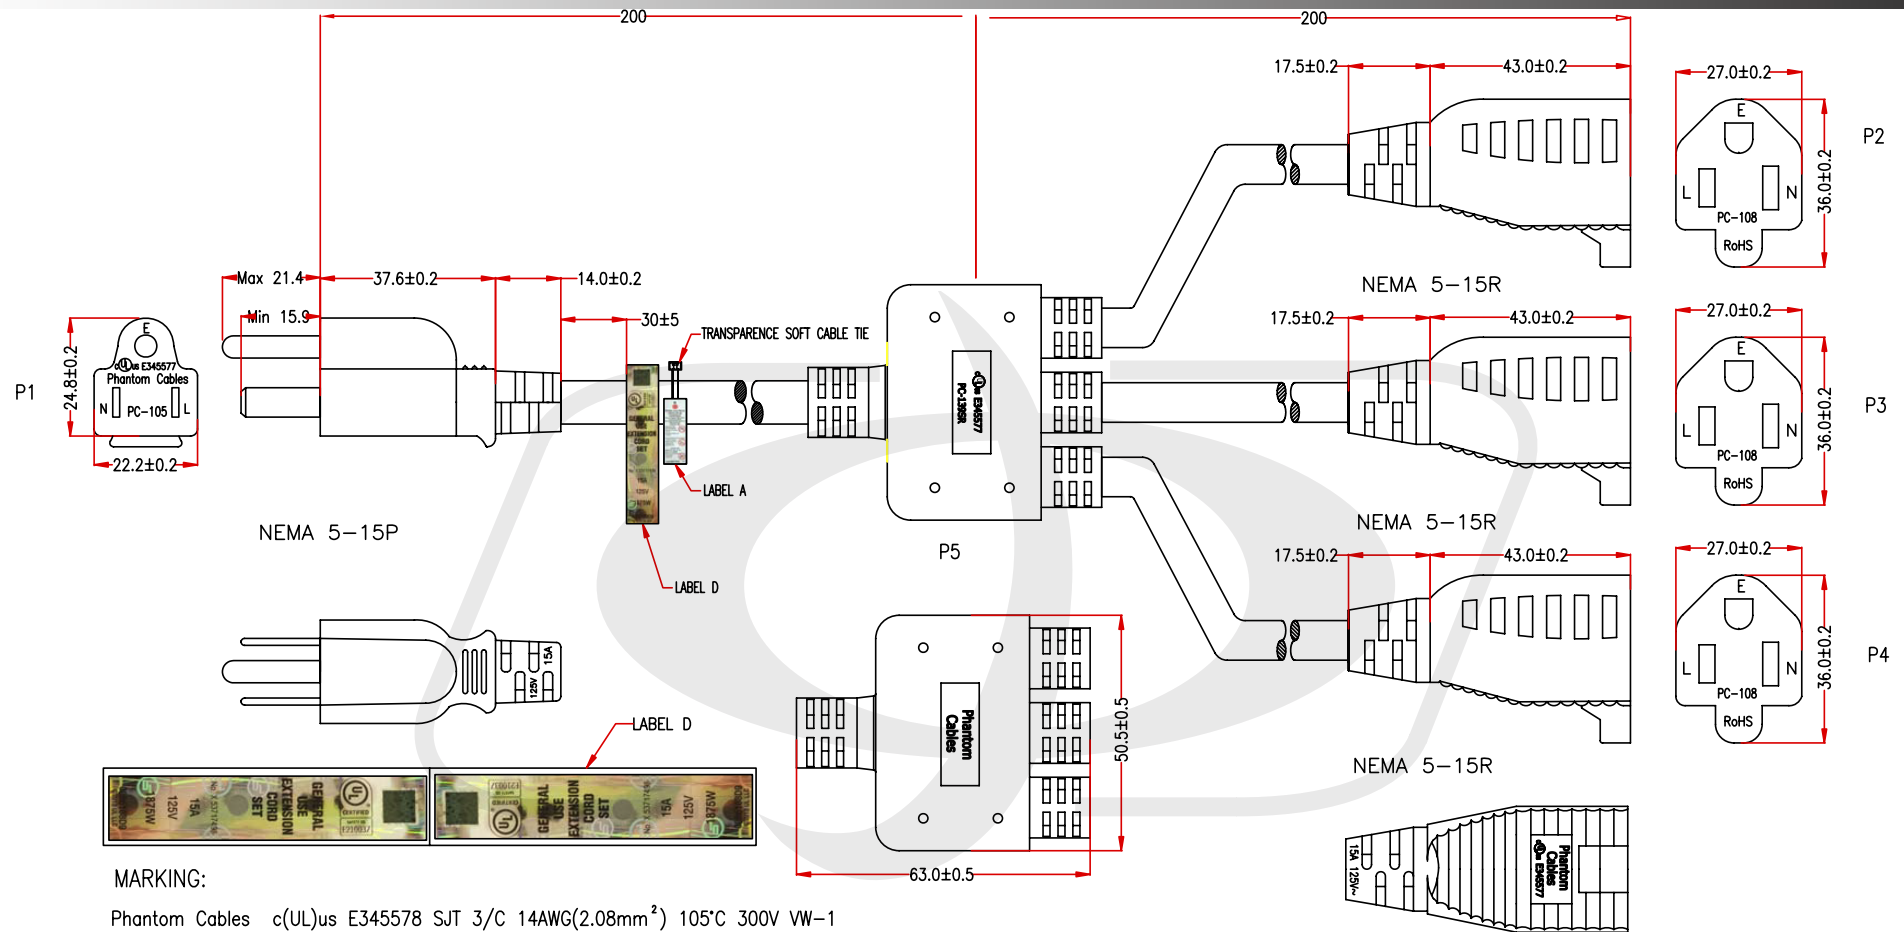

MARKING:

Phantom Cables c(UL)us E345578 SJT 3/C 14AWG(2.08mm²) 105°C 300V VW-1

	P1	P2	P3	P4
BLACK	L	L	L	L
WHITE	N	N	N	N
GREEN	E	E	E	E

P1,P2,P3,P4: c(UL)us E345577

Cable Length
Unless Other Spec.
Tolerances:

0 ~200mm	±10mm
201~1000mm	±20mm
1001 ~1500mm	±25mm
1501~2100mm	±30mm
2100mm↑	±40mm

THE CABLE MARKING IS CONCAVE LETTERING MOULD