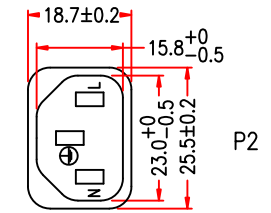

BS1363 (UK) to C13 - H05VV-F 1.0 (10A 250V) Power Cable

PWC-175-xM - Specifications

Description

This power cord consists of a BS1363 male on one end and a C13 female on the other end. It is typically used to connect a server or UPS to a PDU or a wall outlet. These cables are constructed with UL mandated inner plastic frame molds to enhance terminal alignment and high quality molds. The connectors premium quality to ensure a snug fit into PDU receptacles. Each assembly is 100% continuity tested and 100% HVT (High Voltage) tested and inspected before shipping.

RoHS	Yes
Reach	Yes
Conflict Minerals	Yes

Warranty Information

Warranty	Limited Lifetime
----------	------------------

Cable Weights

3ft	6ft	10ft
0.40 lbs	0.59 lbs	0.73 lbs

BS1363 (UK) to C13 - H05VV-F 1.0 (10A 250V) Power Cable

PWC-175-xM - Line Drawing

FUSE:

LOGO	FUSE
	10A

-VN-

BS 1363-1

CABLE MARKING:

Phantom Cables H05W-F 3G 1.0mm² KEMA-KEUR
 IEMMEQU <VDE> N20050 G TSA-3 3G 1.0mm²

	P1	P2
BROWN	L	L
BLUE	N	N
GREEN/YELLOW	E	E

BS1363 (UK) to C13 - H05VV-F 1.0 (10A 250V) Power Cable

PWC-175-xM - Packaging Information

PACKING :

PACKING:
1PCS IN A ZIP BAG

PACKING: 1-10FT
10PCS IN A BIG POLYBAG

P/N.	LENGTH(Lmm)	LENGTH(Xmm)	Barcode content
PWC-175-1M	1000mm	980mm	675678087655
PWC-175-2M	2000mm	1980mm	675678087662
PWC-175-3M	3000mm	2980mm	675678087679