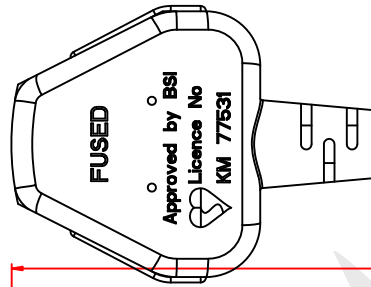

BS1363 (UK) to C13 - H05VV-F 1.0 (10A 250V) Power Cable

PWC-175-xM - Specifications

Description

This power cord consists of a BS1363 male on one end and a C13 female on the other end. It is typically used to connect a server or UPS to a PDU or a wall outlet. These cables are constructed with UL mandated inner plastic frame molds to enhance terminal alignment and high quality molds. The connectors premium quality to ensure a snug fit into PDU receptacles. Each assembly is 100% continuity tested and 100% HVT (High Voltage) tested and inspected before shipping.

RoHS	Yes
Reach	Yes
Conflict Minerals	Yes

Warranty Information

Warranty	Limited Lifetime
----------	------------------

Cable Weights

3ft	6ft	10ft
0.40 lbs	0.59 lbs	0.73 lbs

BS1363 (UK) to C13 - H05VV-F 1.0 (10A 250V) Power Cable

PWC-175-xM - Line Drawing

FUSE:

LOGO	FUSE
	10A

-VN-

BS 1363-1

CABLE MARKING:

Phantom Cables H05W-F 3G 1.0mm² KEMA-KEUR
 IEMMEQU <VDE> N20050 G TSA-3 3G 1.0mm²

	P1	P2
BROWN	L	L
BLUE	N	N
GREEN/YELLOW	E	E

BS1363 (UK) to C13 - H05VV-F 1.0 (10A 250V) Power Cable

PWC-175-xM - Packaging Information

PACKING :

PACKING:
1PCS IN A ZIP BAG

PACKING: 1-10FT
10PCS IN A BIG POLYBAG

P/N.	LENGTH(Lmm)	LENGTH(Xmm)	Barcode content
PWC-175-1M	1000mm	980mm	675678087655
PWC-175-2M	2000mm	1980mm	675678087662
PWC-175-3M	3000mm	2980mm	675678087679