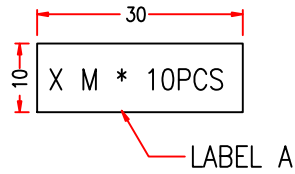

BS1363 (UK) to C13 - H05VV-F 1.0 (10A 250V) Power Cable

PWC-175-xM - Specifications

Description

This power cord consists of a BS1363 male on one end and a C13 female on the other end. It is typically used to connect a server or UPS to a PDU or a wall outlet. These cables are constructed with UL mandated inner plastic frame molds to enhance terminal alignment and high quality molds. The connectors premium quality to ensure a snug fit into PDU receptacles. Each assembly is 100% continuity tested and 100% HVT (High Voltage) tested and inspected before shipping.

PWC-175-xM - Line Drawing

FUSE:

LOGO	FUSE
	10A

-VN-

BS 1363-1

CABLE MARKING:

Phantom Cables H05W-F 3G 1.0mm² KEMA-KEUR
 IEMMEQU <VDE> N20050 G TSA-3 3G 1.0mm²

	P1	P2
BROWN	L	L
BLUE	N	N
GREEN/YELLOW	E	E

BS1363 (UK) to C13 - H05VV-F 1.0 (10A 250V) Power Cable

PWC-175-xM - Packaging Information

PACKING :

PACKING:
1PCS IN A ZIP BAG

PACKING: 1-10FT
10PCS IN A BIG POLYBAG

P/N.	LENGTH(Lmm)	LENGTH(Xmm)	Barcode content
PWC-175-1M	1000mm	980mm	675678087655
PWC-175-2M	2000mm	1980mm	675678087662
PWC-175-3M	3000mm	2980mm	675678087679