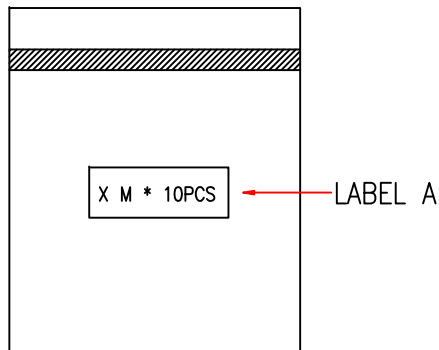

BS1363 (UK) to C13 - H05VV-F 1.0 (10A 250V) Power Cable

PWC-175-xM - Specifications

Description

This power cord consists of a BS1363 male on one end and a C13 female on the other end. It is typically used to connect a server or UPS to a PDU or a wall outlet. These cables are constructed with UL mandated inner plastic frame molds to enhance terminal alignment and high quality molds. The connectors premium quality to ensure a snug fit into PDU receptacles. Each assembly is 100% continuity tested and 100% HVT (High Voltage) tested and inspected before shipping.

BS1363 (UK) to C13 - H05VV-F 1.0 (10A 250V) Power Cable

PWC-175-xM - Packaging Information

PACKING :

PACKING:
1PCS IN A ZIP BAG

PACKING: 1-10FT
10PCS IN A BIG POLYBAG

P/N.	LENGTH(Lmm)	LENGTH(Xmm)	Barcode content
PWC-175-1M	1000mm	980mm	675678087655
PWC-175-2M	2000mm	1980mm	675678087662
PWC-175-3M	3000mm	2980mm	675678087679