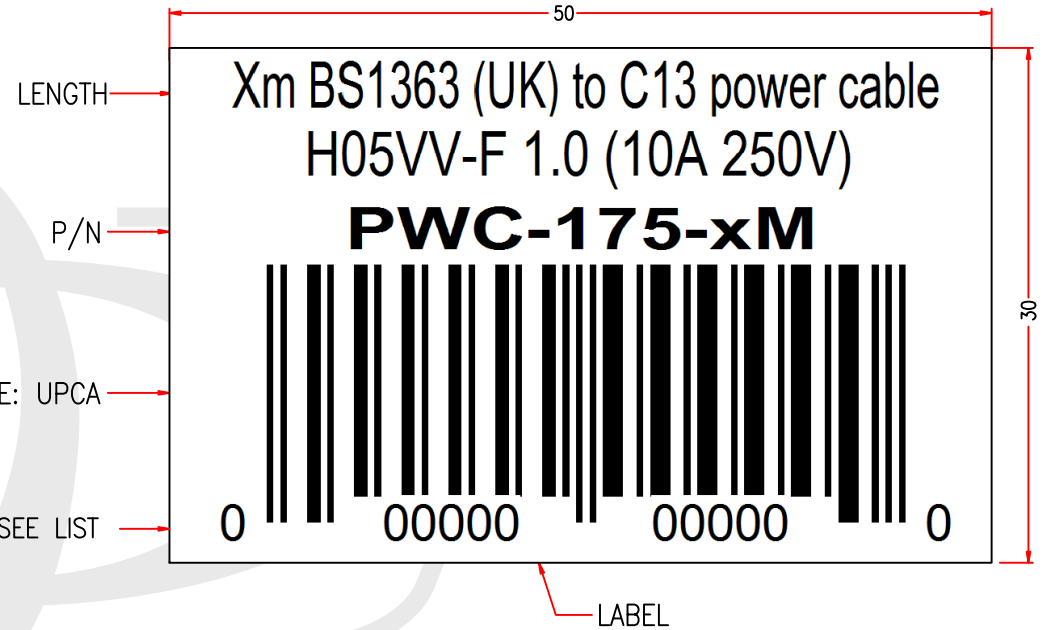

BS1363 (UK) to C13 - H05VV-F 1.0 (10A 250V) Power Cable

PWC-175-xM - Specifications

Description

This power cord consists of a BS1363 male on one end and a C13 female on the other end. It is typically used to connect a server or UPS to a PDU or a wall outlet. These cables are constructed with UL mandated inner plastic frame molds to enhance terminal alignment and high quality molds. The connectors premium quality to ensure a snug fit into PDU receptacles. Each assembly is 100% continuity tested and 100% HVT (High Voltage) tested and inspected before shipping.

Connector(s)

Connector A	BS1363 (UK)
Connector B	IEC 60320 C13

Performance

Power Rating	10 Amp / 250 Volt
--------------	-------------------

Approvals / Environmental

Standards	Manufactured in Compliance With
ISO	BS1363 ISO 9001:2015, ISO 14000
Additional Standards	Available Upon Request

RoHS	Yes
Reach	Yes
Conflict Minerals	Yes

Warranty Information

Warranty	Limited Lifetime
----------	------------------

Cable Weights

3ft	6ft	10ft
0.40 lbs	0.59 lbs	0.73 lbs

BS1363 (UK) to C13 - H05VV-F 1.0 (10A 250V) Power Cable

BS1363 (UK) to C13 - H05VV-F 1.0 (10A 250V) Power Cable

PWC-175-xM - Packaging Information

PACKING :

PACKING:
1PCS IN A ZIP BAG

PACKING: 1-10FT
10PCS IN A BIG POLYBAG

P/N.	LENGTH(Lmm)	LENGTH(Xmm)	Barcode content
PWC-175-1M	1000mm	980mm	675678087655
PWC-175-2M	2000mm	1980mm	675678087662
PWC-175-3M	3000mm	2980mm	675678087679