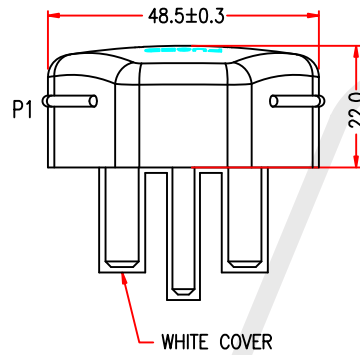

BS 1363-1

CABLE MARKING:

Phantom Cables H05W-F 3G 1.0mm² KEMA-KEUR
IEMMEQU <VDE> N20050 G TSA-3 3G 1.0mm²

	P1	P2
BROWN	L	L
BLUE	N	N
GREEN/YELLOW	E	E