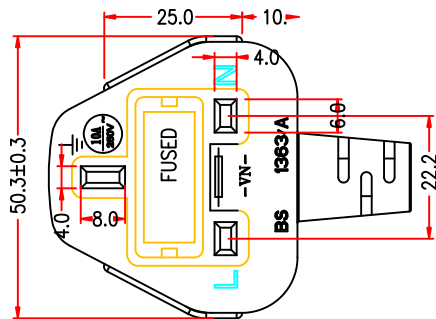

BS1363 (UK) to C13 - H05VV-F 1.0 (10A 250V) Power Cable

PWC-175-xM - Specifications

Description

This power cord consists of a BS1363 male on one end and a C13 female on the other end. It is typically used to connect a server or UPS to a PDU or a wall outlet. These cables are constructed with UL mandated inner plastic frame molds to enhance terminal alignment and high quality molds. The connectors premium quality to ensure a snug fit into PDU receptacles. Each assembly is 100% continuity tested and 100% HVT (High Voltage) tested and inspected before shipping.

RoHS	Yes
Reach	Yes
Conflict Minerals	Yes

Warranty Information

Warranty	Limited Lifetime
----------	------------------

Cable Weights

3ft	6ft	10ft
0.40 lbs	0.59 lbs	0.73 lbs

BS1363 (UK) to C13 - H05VV-F 1.0 (10A 250V) Power Cable

PWC-175-xM - Line Drawing

FUSE:

LOGO	FUSE
	10A

-VN-

BS 1363-1

CABLE MARKING:

Phantom Cables H05W-F 3G 1.0mm² KEMA-KEUR
 IEMMEQU <VDE> N20050 G TSA-3 3G 1.0mm²

	P1	P2
BROWN	L	L
BLUE	N	N
GREEN/YELLOW	E	E

BS1363 (UK) to C13 - H05VV-F 1.0 (10A 250V) Power Cable

PWC-175-xM - Packaging Information

PACKING :

PACKING:
1PCS IN A ZIP BAG

PACKING: 1-10FT
10PCS IN A BIG POLYBAG

P/N.	LENGTH(Lmm)	LENGTH(Xmm)	Barcode content
PWC-175-1M	1000mm	980mm	675678087655
PWC-175-2M	2000mm	1980mm	675678087662
PWC-175-3M	3000mm	2980mm	675678087679