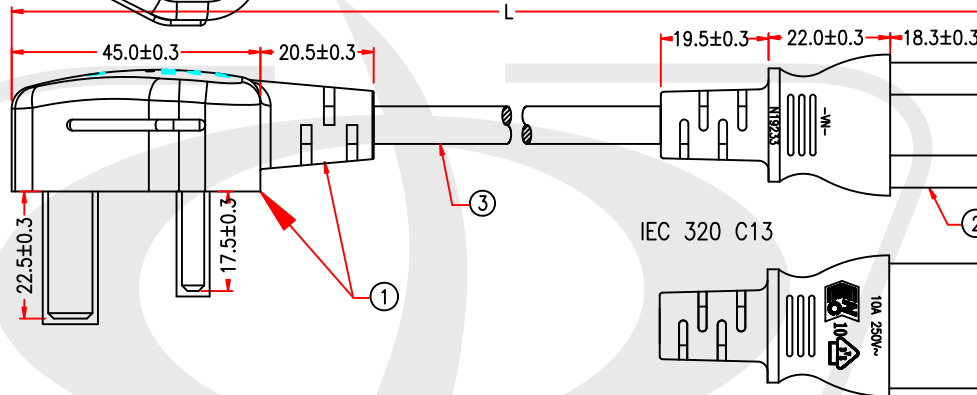

BS1363 (UK) to C13 - H05VV-F 1.0 (10A 250V) Power Cable

PWC-175-xM - Specifications

Description

This power cord consists of a BS1363 male on one end and a C13 female on the other end. It is typically used to connect a server or UPS to a PDU or a wall outlet. These cables are constructed with UL mandated inner plastic frame molds to enhance terminal alignment and high quality molds. The connectors premium quality to ensure a snug fit into PDU receptacles. Each assembly is 100% continuity tested and 100% HVT (High Voltage) tested and inspected before shipping.

RoHS	Yes
Reach	Yes
Conflict Minerals	Yes

Warranty Information

Warranty	Limited Lifetime
----------	------------------

Cable Weights

3ft	6ft	10ft
0.40 lbs	0.59 lbs	0.73 lbs

BS1363 (UK) to C13 - H05VV-F 1.0 (10A 250V) Power Cable

PWC-175-xM - Line Drawing

FUSE:

LOGO	FUSE
	10A

-VN-

BS 1363-1

CABLE MARKING:

Phantom Cables H05W-F 3G 1.0mm² KEMA-KEUR
 IEMMEQU <VDE> N20050 G TSA-3 3G 1.0mm²

	P1	P2
BROWN	L	L
BLUE	N	N
GREEN/YELLOW	E	E

BS1363 (UK) to C13 - H05VV-F 1.0 (10A 250V) Power Cable

PWC-175-xM - Packaging Information

PACKING :

PACKING:
1PCS IN A ZIP BAG

PACKING: 1-10FT
10PCS IN A BIG POLYBAG

P/N.	LENGTH(Lmm)	LENGTH(Xmm)	Barcode content
PWC-175-1M	1000mm	980mm	675678087655
PWC-175-2M	2000mm	1980mm	675678087662
PWC-175-3M	3000mm	2980mm	675678087679