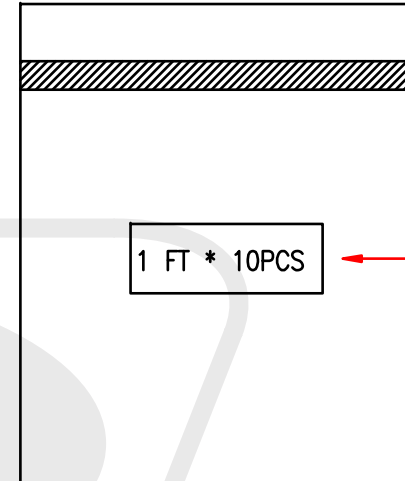

## Description

This power cord consists of a L5-30P male on one end and a 5-20R female on the other end. It is typically used as an adapter cable. These cables are constructed with UL mandated inner plastic frame molds to enhance terminal alignment and produce a high quality connector. The connectors premium quality ensures a snug fit with receptacles. Each assembly is 100% continuity tested and 100% HVT (High Voltage) tested and inspected before shipping.

	P1	P2
BLACK	X	L
WHITE	Y	N
GREEN	G	E

**Tolerance**

>0±0.30

>1. 0±0.50

>10. 0±1.0

>20. 0±2.0

Angle: ±1°

# NEMA L5-30P to NEMA 5-20R Power Cable - SJT (20A 125V)

PWC-158-01 - Packaging Information

PACKING :

PACKING:  
1PCS IN A ZIP BAG

LABEL

PACKING: 1-10FT  
10PCS IN A BIG POLYBAG

LABEL A

LABEL A

LENGTH

P/N

BARCODE TYPE: UPCA

1ft L5-30P to 5-20R power cable  
12AWG SJT (20A 125V)  
**PWC-158-01**

6 75678 08744 0

LABEL