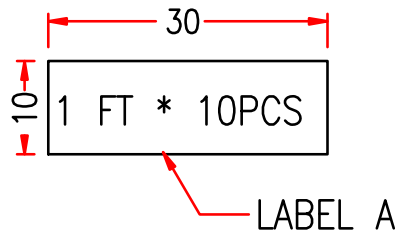

# NEMA L5-30P to NEMA 5-20R Power Cable - SJT (20A 125V)

PWC-158-01 - Packaging Information

PACKING :

PACKING:  
1PCS IN A ZIP BAG

LABEL

PACKING: 1-10FT  
10PCS IN A BIG POLYBAG

LABEL A

LABEL A

LENGTH

P/N

BARCODE TYPE: UPCA

1ft L5-30P to 5-20R power cable  
12AWG SJT (20A 125V)  
**PWC-158-01**

6 75678 08744 0

LABEL