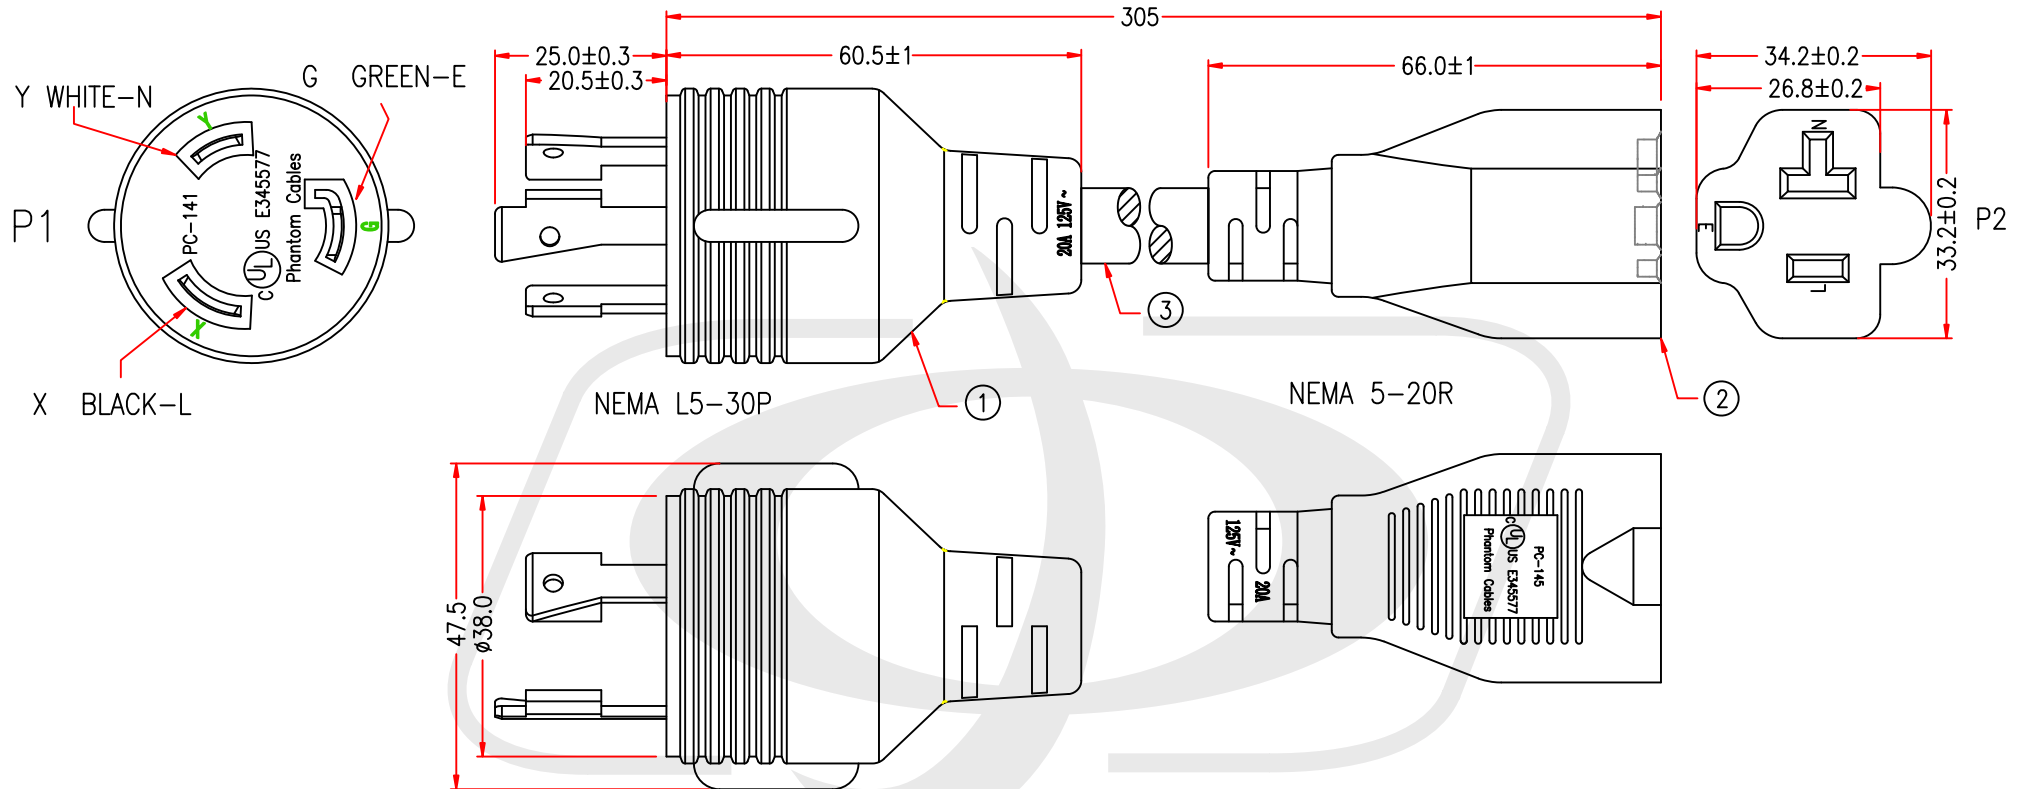

## Description

This power cord consists of a L5-30P male on one end and a 5-20R female on the other end. It is typically used as an adapter cable. These cables are constructed with UL mandated inner plastic frame molds to enhance terminal alignment and produce a high quality connector. The connectors premium quality ensures a snug fit with receptacles. Each assembly is 100% continuity tested and 100% HVT (High Voltage) tested and inspected before shipping.

# NEMA L5-30P to NEMA 5-20R Power Cable - SJT (20A 125V)

PWC-158-01 - Line Drawing

P1,P2: c(UL)us E345577

THE CABLE MARKING IS CONCAVE LETTERING MOULD

Phantom Cables c(UL)us E345578 SJT 3/C 12AWG(3.31mm<sup>2</sup>) 105°C 300V VW-1