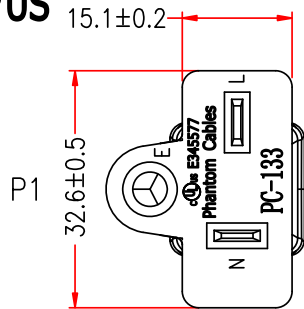

NEMA 6-20P

IEC 320 C13

CABLE MARKING:

Phantom Cables c(UL)us E345578 SJT 3/C 14AWG(2.08mm²) 105°C 300V VW-1

	P1	P2
BLACK	L	L
WHITE	N	N
GREEN	E	E

Cable Length
Unless Other Spec.
Tolerances:

0 ~200mm	±10mm
201~1000mm	±20mm
1001 ~1500mm	±25mm
1501~2100mm	±30mm
2100mm↑	±40mm

THE CABLE MARKING IS CONCAVE LETTERING MOULD