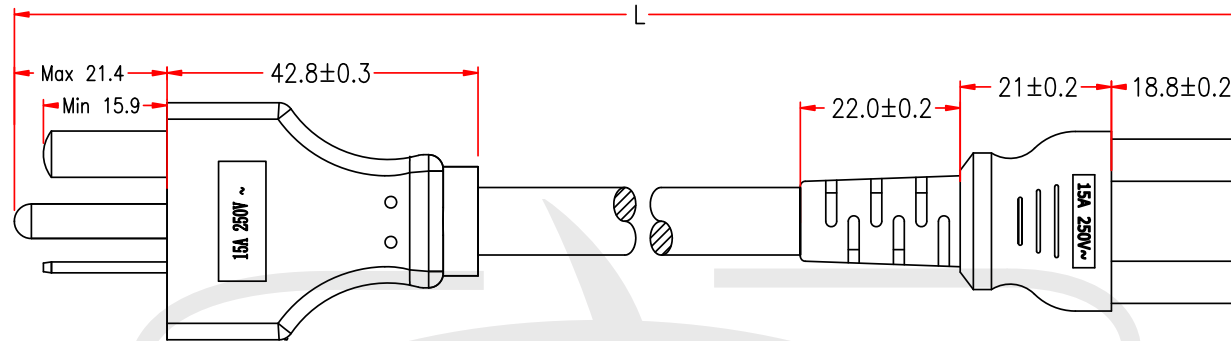

NEMA 6-20P

IEC 320 C13

CABLE MARKING:

Phantom Cables c(UL)us E345578 SJT 3/C 14AWG(2.08mm²) 105°C 300V VW-1

	P1	P2
BLACK	L	L
WHITE	N	N
GREEN	E	E

Cable Length
Unless Other Spec.
Tolerances:

0 ~200mm	±10mm
201~1000mm	±20mm
1001 ~1500mm	±25mm
1501~2100mm	±30mm
2100mm↑	±40mm

THE CABLE MARKING IS CONCAVE LETTERING MOULD