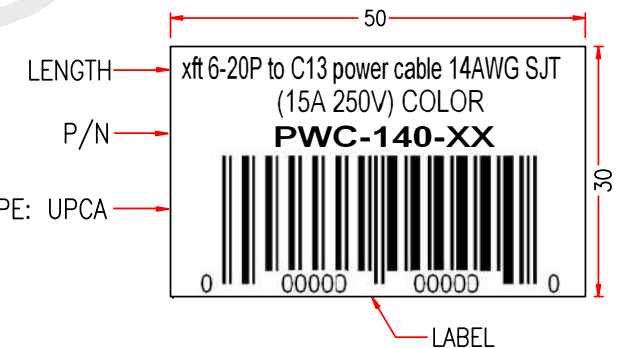

NEMA 6-20P to IEC C13 Power Cable - 14AWG

PWC-140-xx - Specifications

Description

This power cord consists of a 6-20P male on one end and a C13 female on the other end. It is typically used with bitcoin mining machines, and to connect a server or UPS to a PDU or a wall outlet. These cables are constructed with UL mandated inner plastic frame molds to enhance terminal alignment and produce a high quality connector. The connectors premium quality ensures a snug fit with receptacles. Each assembly is 100% continuity tested and 100% HVT (High Voltage) tested and inspected before shipping.

Connector(s)

Connector A	NEMA 6-20P
Connector B	IEC C13

Performance

Power Rating	15 Amp / 250 Volt
--------------	-------------------

Approvals / Product Support

6-20P	c(UL)us
C13	c(UL)us
Cable	c(UL)us
ISO	ISO 9001:2015, ISO 14000
RoHS, Reach	Yes
Conflict Minerals	Yes
Country of Origin	Vietnam

Cable Length
Unless Other Spec.
Tolerances:

0 ~200mm	±10mm
201~1000mm	±20mm
1001 ~1500mm	±25mm
1501~2100mm	±30mm
2100mm↑	±40mm

THE CABLE MARKING IS CONCAVE LETTERING MOULD

PACKING A: ≤1FT

PACKING B: >2FT

P/N	LENGTH(Lmm)	UPC
PWC-140-02	610mm	675678061747
PWC-140-03	915mm	675678061754
PWC-140-04	1219mm	675678061761
PWC-140-06	1830mm	675678061778
PWC-140-10	3048mm	675678061785
PWC-140-12	3658mm	675678061792
PWC-140-15	4572mm	675678061808

PACKING:
1PCS IN A ZIP BAG

LABEL

PACKING: 1-10FT
10PCS IN A BIG POLYBAG

LABEL A

*NOTE: All relevant materials are complied with RoHS directive .