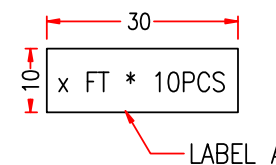

Cable Length
Unless Other Spec.
Tolerances:

0 ~200mm	±10mm
201~1000mm	±20mm
1001 ~1500mm	±25mm
1501~2100mm	±30mm
2100mm↑	±40mm

THE CABLE MARKING IS CONCAVE LETTERING MOULD

PACKING A: ≤1FT

PACKING B: >2FT

P/N	LENGTH(Lmm)	UPC
PWC-140-02	610mm	675678061747
PWC-140-03	915mm	675678061754
PWC-140-04	1219mm	675678061761
PWC-140-06	1830mm	675678061778
PWC-140-10	3048mm	675678061785
PWC-140-12	3658mm	675678061792
PWC-140-15	4572mm	675678061808

PACKING:
1PCS IN A ZIP BAG

LABEL

PACKING: 1-10FT
10PCS IN A BIG POLYBAG

LABEL A

*NOTE: All relevant materials are complied with RoHS directive .