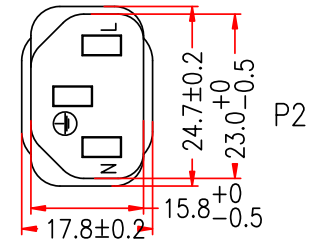

NEMA 6-20P

IEC 320 C13

CABLE MARKING:

Phantom Cables c(UL)us E345578 SJT 3/C 14AWG(2.08mm²) 105°C 300V VW-1

	P1	P2
BLACK	L	L
WHITE	N	N
GREEN	E	E

Cable Length
Unless Other Spec.
Tolerances:

0 ~200mm	±10mm
201~1000mm	±20mm
1001 ~1500mm	±25mm
1501~2100mm	±30mm
2100mm↑	±40mm

THE CABLE MARKING IS CONCAVE LETTERING MOULD