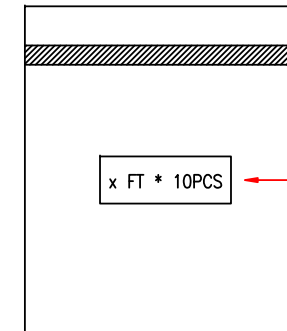

PACKING A: ≤1FT

PACKING B: >2FT

P/N	LENGTH(Lmm)	UPC
PWC-140-02	610mm	675678061747
PWC-140-03	915mm	675678061754
PWC-140-04	1219mm	675678061761
PWC-140-06	1830mm	675678061778
PWC-140-10	3048mm	675678061785
PWC-140-12	3658mm	675678061792
PWC-140-15	4572mm	675678061808

PACKING:
1PCS IN A ZIP BAG

LABEL

PACKING: 1-10FT
10PCS IN A BIG POLYBAG

LABEL A

*NOTE: All relevant materials are complied with RoHS directive .