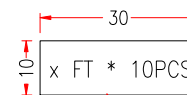

THE CABLE MARKING IS CONCAVE LETTERING MOULD

Cable Length  
Unless Other Spec.

Tolerances:

0 ~200mm	±10mm
201~1000mm	±20mm
1001 ~1500mm	±25mm
1501~2100mm	±30mm
2100mm↑	±40mm

PACKING A:  $\leq 1\text{FT}$

PACKING B:  $\geq 2\text{FT}$

P/N	LENGTH(Lmm)	UPC
PWC-117-03	915mm	675678060283
PWC-117-06	1830mm	675678060290
PWC-117-12	3655mm	675678060306

PACKING:  
1PCS IN A ZIP BAG

LABEL

PACKING: 1-10FT  
10PCS IN A BIG POLYBAG

LABEL A

LABEL A

BARCODE TYPE: UPCA