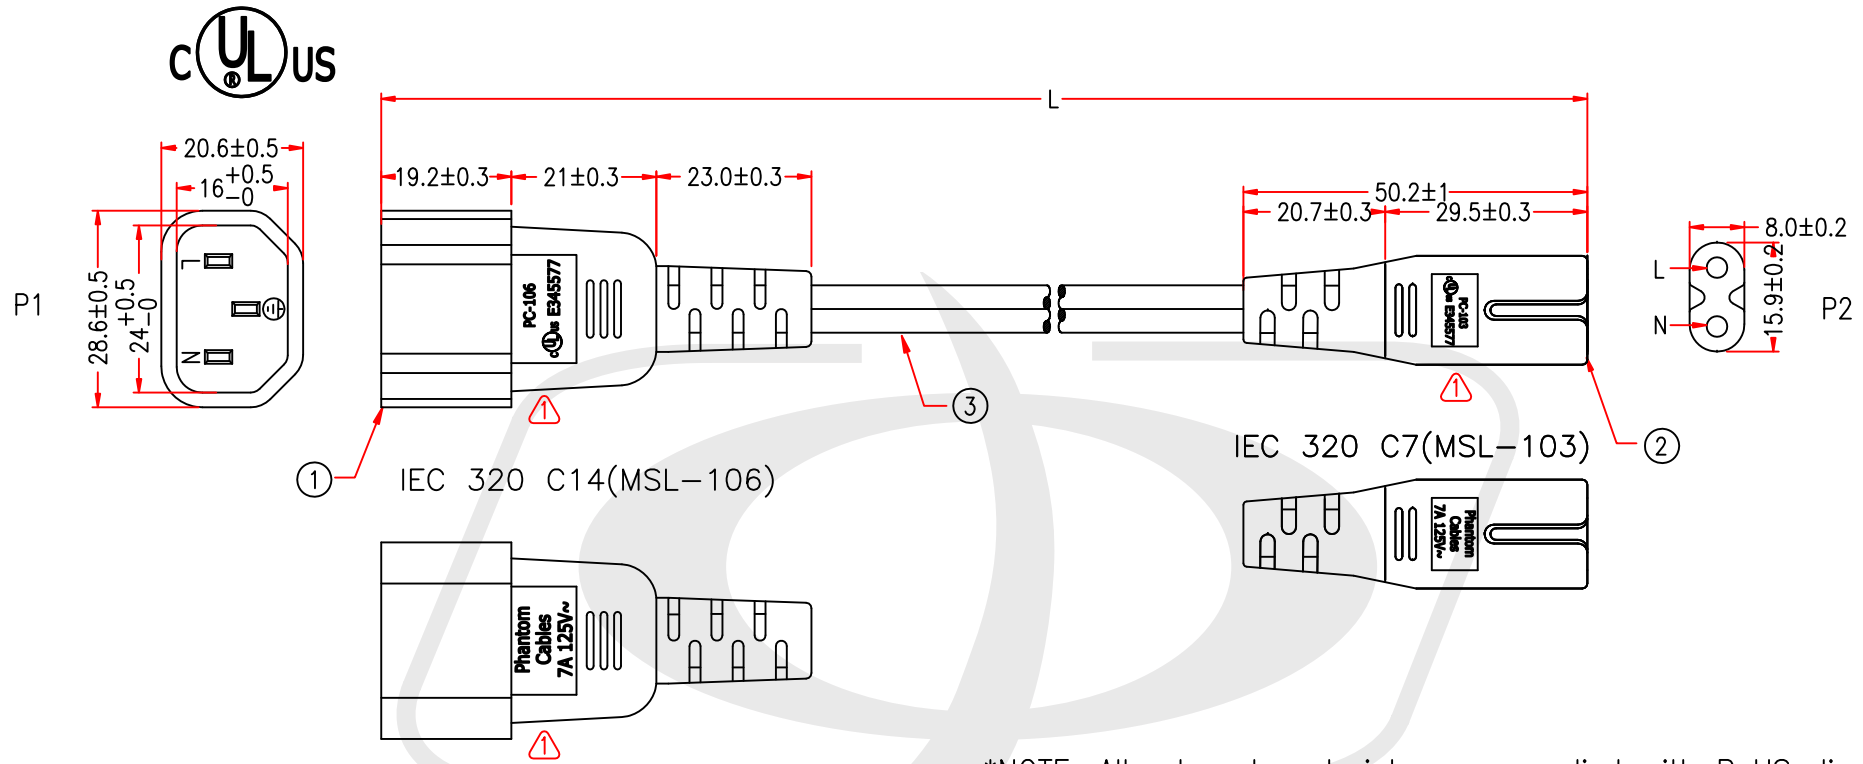

## Description

This power cord consists of a C14 male on one end and a C7 female on the other end. It is typically used to connect a server to a PDU in a data center environment. The connectors premium quality ensures a snug fit with receptacles. Each assembly is 100% continuity tested and 100% HVT (High Voltage) tested and inspected before shipping.

## Physical Characteristics

Color	Black
Lengths Available	3ft / 6ft / 12ft
Number of Conductors	2 Conductor
Wire Gauge	18 AWG
Jacket Jacket	Heavy Duty SPT-2
Material	100% Virgin PVC - Polyvinyl Chloride
Jacket Fire Rating	VW-1
Strain Relief	Molded 100% Virgin PVC
Conductor Material	100% bare copper
Temperature Rating	-20 deg C to 105 deg C

## Connector(s)

Connector A	IEC 60320 C7
Connector B	IEC 60320 C14

## Warranty Information

Warranty	Limited Lifetime
----------	------------------

P1&P2: cULus E345577

CABLE MARKING:

Phantom Cables c(UL)us E345578 SPT-2 2/C 18AWG(0.824mm<sup>2</sup>) 105°C 300V VW-1

\*NOTE: All relevant materials are complied with RoHS directive .  
THE CABLE MARKING IS CONCAVE LETTERING MOULD