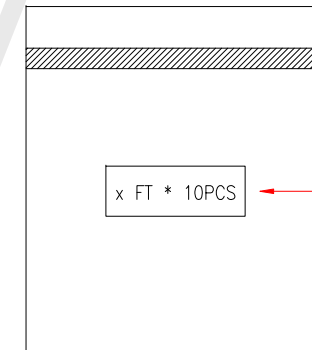

THE CABLE MARKING IS CONCAVE LETTERING MOULD

Cable Length  
Unless Other Spec.

Tolerances:

0 ~200mm	±10mm
201~1000mm	±20mm
1001 ~1500mm	±25mm
1501~2100mm	±30mm
2100mm↑	±40mm

PACKING A:  $\leq 1\text{FT}$

PACKING B:  $\geq 2\text{FT}$

P/N	LENGTH(Lmm)	UPC
PWC-117-03	915mm	675678060283
PWC-117-06	1830mm	675678060290
PWC-117-12	3655mm	675678060306

PACKING:  
1PCS IN A ZIP BAG

LABEL

PACKING: 1-10FT  
10PCS IN A BIG POLYBAG

LABEL A

LABEL A

BARCODE TYPE: UPCA