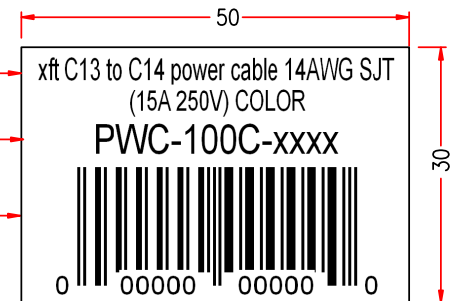

LABEL

*NOTE: All relevant materials are complied with RoHS directive .