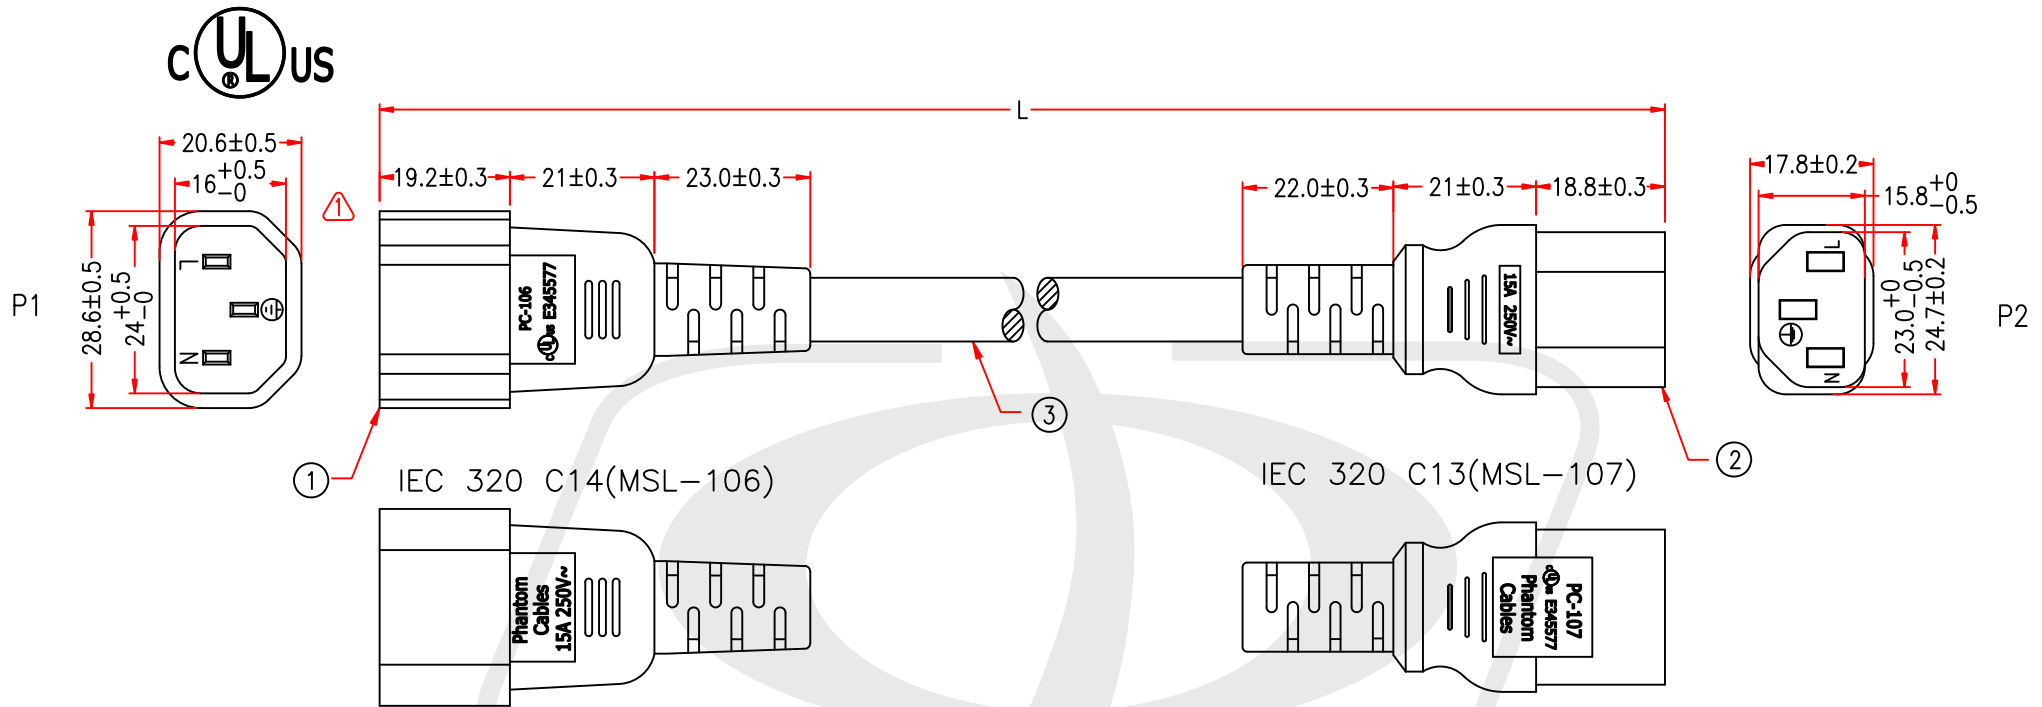

P1,P2: c(UL)us E345577

CABLE MARKING:

Phantom Cables c(UL)us E345578 SJT 3/C 14AWG(2.08mm²) 105°C 300V VW-1

	P1	P2
BLACK	L	L
WHITE	N	N
GREEN	E	E

THE CABLE MARKING IS CONCAVE LETTERING MOULD

*NOTE: All relevant materials are complied with RoHS directive .
THE CABLE MARKING IS CONCAVE LETTERING MOULD

Cable Length
Unless Other Spec.
Tolerances:

0 ~200mm	±10mm
201~1000mm	±20mm
1001 ~1500mm	±25mm
1501~2100mm	±30mm
2100mm↑	±40mm