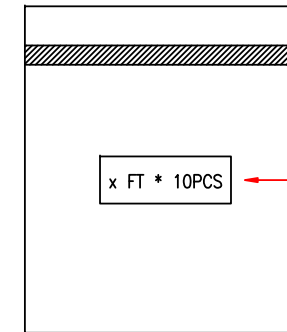

IEC C13 to IEC C14 Power Cable - 18AWG

PWC-100-xx - Specifications

Description

This power cord consists of a C14 male on one end and a C13 female on the other end. It is typically used to connect a server to a PDU in a data center environment. These cables are constructed with UL mandated inner plastic frame molds to enhance terminal alignment and produce a high quality connector. The connectors premium quality ensures a snug fit with receptacles. Each assembly is 100% continuity tested and 100% HVT (High Voltage) tested and inspected before shipping.

P/N	LENGTH(Lmm)	UPC
PWC-100-01WH	305mm	675678045372
PWC-100-02WH	610mm	675678045389
PWC-100-03WH	915mm	675678045396
PWC-100-04WH	1220mm	675678045402
PWC-100-05WH	1524mm	675678045419
PWC-100-06WH	1830mm	675678045426
PWC-100-08WH	2438mm	675678045433
PWC-100-10WH	3048mm	675678045440
PWC-100-12WH	3658mm	675678045457
PWC-100-15WH	4572mm	675678045464

P/N	LENGTH(Lmm)	UPC
PWC-100-01YL	305mm	675678045679
PWC-100-02YL	610mm	675678045686
PWC-100-03YL	915mm	675678045693
PWC-100-04YL	1220mm	675678045709
PWC-100-05YL	1524mm	675678045716
PWC-100-06YL	1830mm	675678045723
PWC-100-08YL	2438mm	675678045730
PWC-100-10YL	3048mm	675678045747
PWC-100-12YL	3658mm	675678045754
PWC-100-15YL	4572mm	675678045761

PACKING A: ≤1FT

PACKING B: ≥2FT

PACKING:
1PCS IN A ZIP BAG

PACKING: 1-10FT
10PCS IN A BIG POLYBAG

LABEL

LABEL A

LENGTH →

P/N →