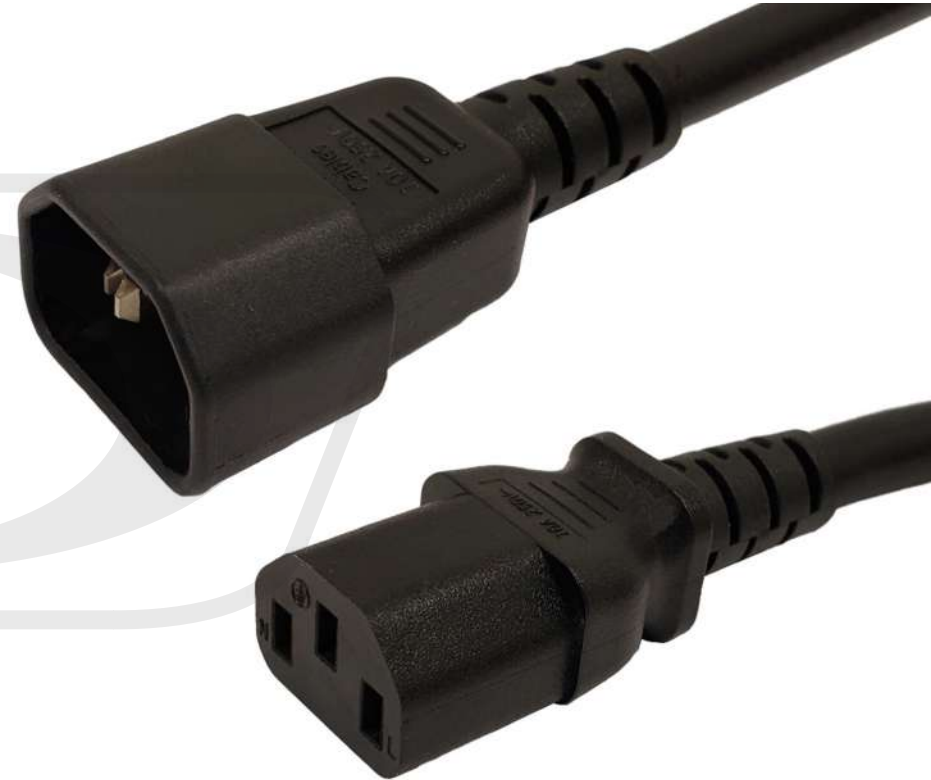

IEC C13 to IEC C14 Power Cable - 18AWG

PWC-100-xx - Specifications

Description

This power cord consists of a C14 male on one end and a C13 female on the other end. It is typically used to connect a server to a PDU in a data center environment. These cables are constructed with UL mandated inner plastic frame molds to enhance terminal alignment and produce a high quality connector. The connectors premium quality ensures a snug fit with receptacles. Each assembly is 100% continuity tested and 100% HVT (High Voltage) tested and inspected before shipping.

Physical Characteristics

Colors Available	Black / Blue / Green / Red / White / Yellow
Lengths Available	1ft / 1.5ft / 2ft / 2.5ft / 3ft / 3.5ft / 4ft / 6ft / 8ft / 10ft / 12ft / 15ft / 25ft
Number of Conductors	3 Conductor
Wire Gauge	18 AWG
Jacket	Heavy Duty SJT
Jacket Material	100% Virgin PVC - Polyvinyl Chloride
Jacket Fire Rating	VW-1
Strain Relief	Molded 100% Virgin PVC
Conductor Material	100% bare copper
Temperature Rating	-20 deg C to 105 deg C

Connector(s)

Connector A	IEC 60320 C13
Connector B	IEC 60320 C14

Performance

Power Rating	10 Amp / 250 Volt
--------------	-------------------

Approvals / Product Support

C13	c(UL)us
C14	c(UL)us
Cable	c(UL)us
ISO	ISO 9001:2015, ISO 14000
RoHS, Reach	Yes
Conflict Minerals	Yes
Country of Origin	Vietnam

Warranty Information

Warranty	Limited Lifetime
----------	------------------

P1,P2: c(UL)us E345577

CABLE MARKING:

Phantom Cables c(UL)us E345578 SJT 3/C 18AWG(0.824mm²) 105°C 300V VW-1

	P1	P2
BLACK	L	L
WHITE	N	N
GREEN	E	E