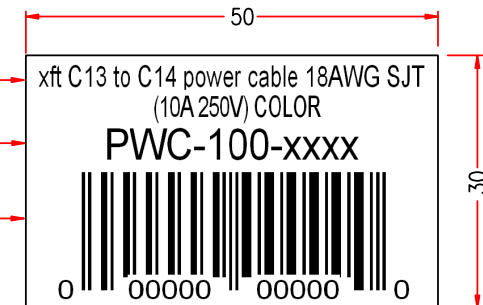

LABEL

*NOTE: All relevant materials are complied with RoHS directive .