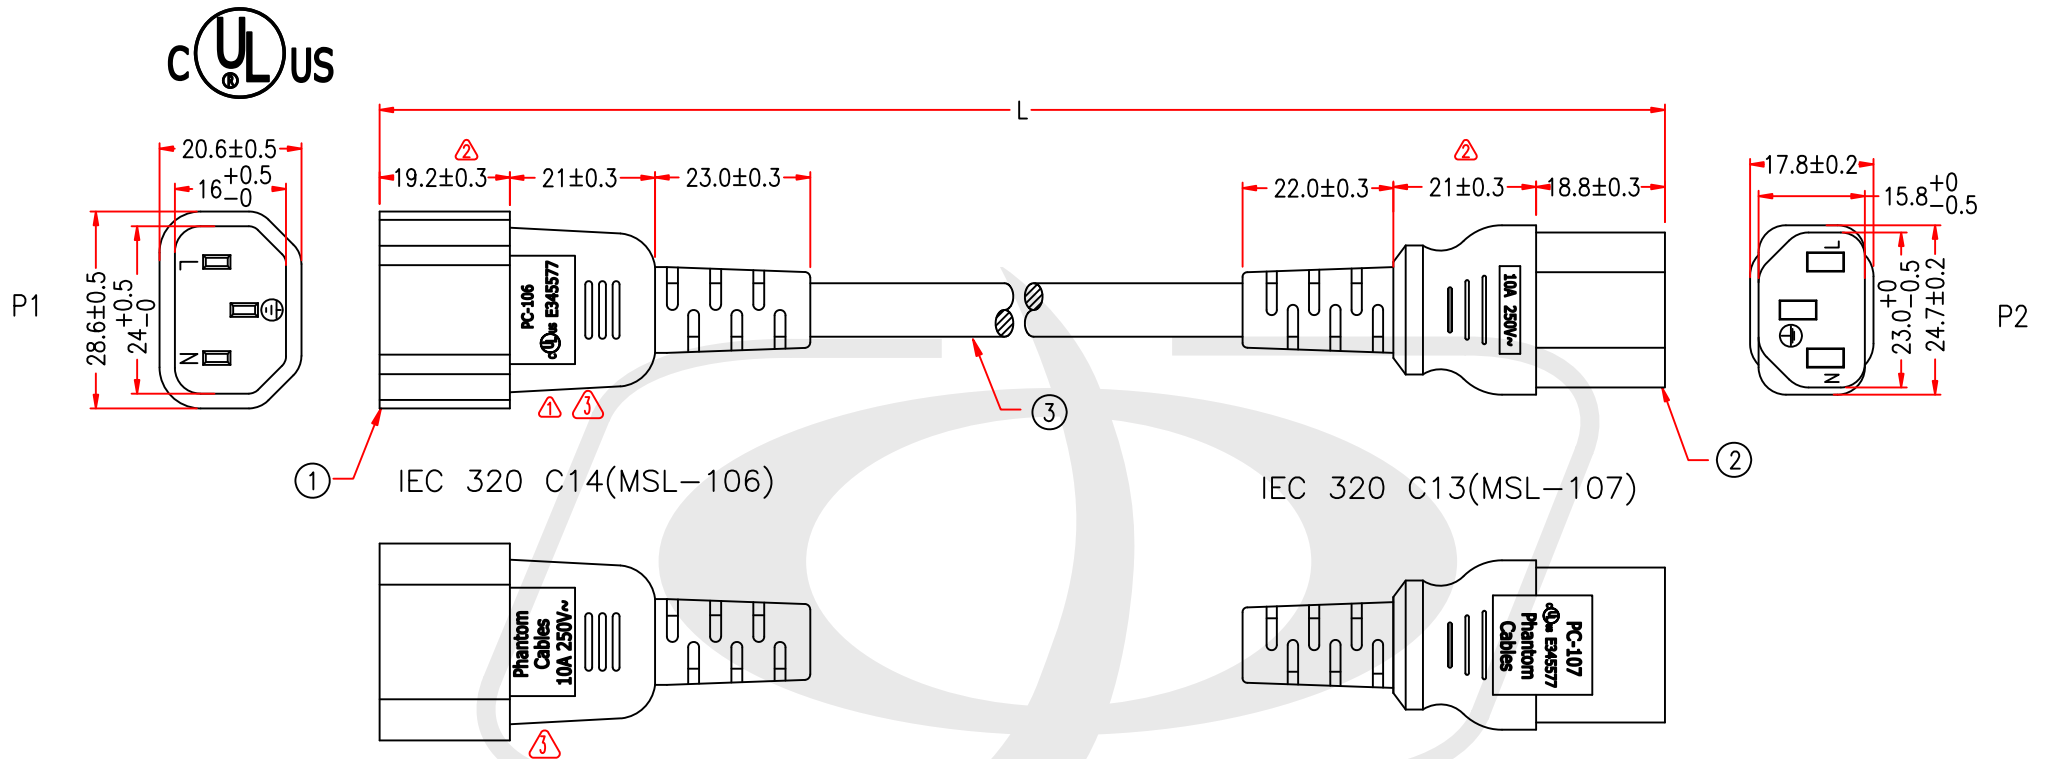

P1,P2: c(UL)us E345577

CABLE MARKING:

Phantom Cables c(UL)us E345578 SJT 3/C 18AWG(0.824mm²) 105°C 300V VW-1

	P1	P2
BLACK	L	L
WHITE	N	N
GREEN	E	E

Cable Length
Unless Other Spec.
Tolerances:

0 ~200mm	±10mm
201~1000mm	±20mm
1001 ~1500mm	±25mm
1501~2100mm	±30mm
2100mm↑	±40mm

THE CABLE MARKING IS CONCAVE LETTERING MOULD