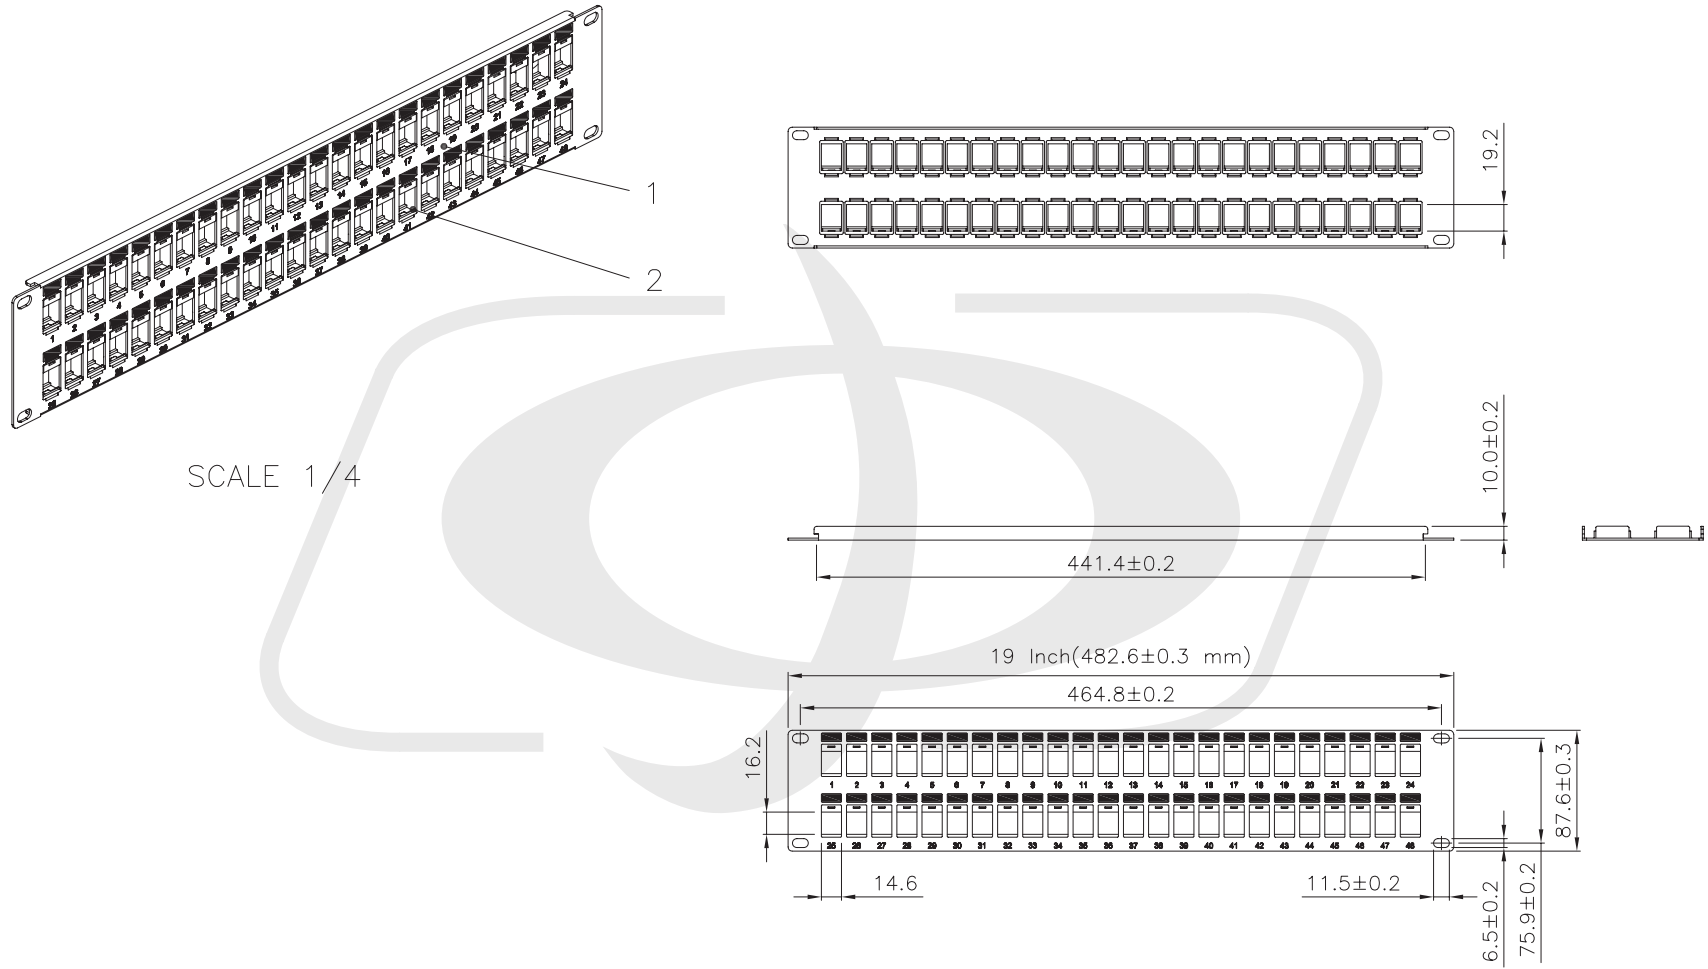

### Physical Characteristics

Color	Black Powder Coated
Material	Steel
Connector Type	HDMI Female
Ports	48
Product Dimensions	19" W x 3.5" H [48 cm W x 8.9 cm H]
Rackmountable	Yes, 19" Rack or Cabinet

### **Built from components:**

PP-24KS-1U  
WP-INB-HDMI3

Specification :

Material :

1. Panel : SPCC, 1.5 mm thickness with Black color painted.
2. Insert : ABS, UL 94V-0.