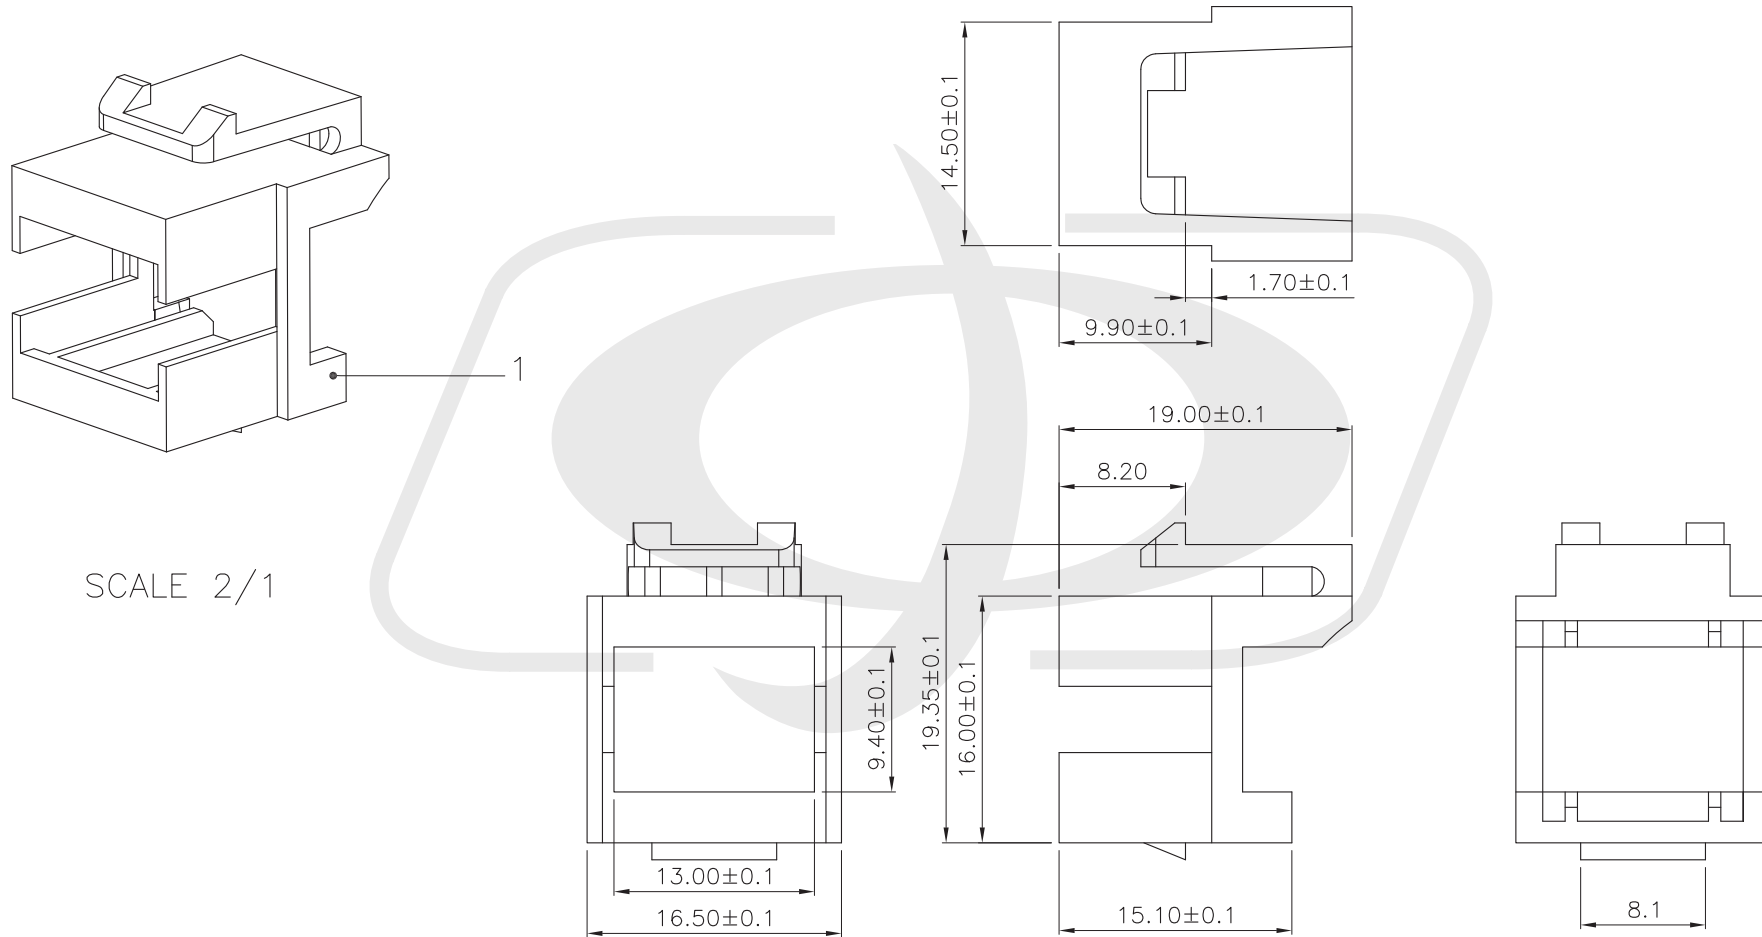

Physical Characteristics

Color	Black
Material	Steel
Ports	16
Fiber Classification	OM3/OM4
Product Dimensions	19" W x 1.75" H [48 cm W x 4.45 cm H]
Rackmountable	Yes, 19" Rack or Cabinet

Connectors

Front	16 - SC/SC Singlemode Duplex Female
-------	-------------------------------------

Environmental

RoHS	Yes
------	-----

Packaging Information

Package Quantity	1
Product Weight	1.6 lbs [0.73 kg]

Built from components:

PP-16KS-1U
FO-AD604-PMR
WP-IN-LCSC-BK

16-port Keystone Patch Panel, 19 inch Rackmount 1U - Unloaded

PP-16KS-1U - Line Drawing

Specification :

Material :

1. Panel : SPCC, 1.5 mm thickness with Black color painted.
2. Insert : ABS, UL 94V-0, Black color.

SCALE 2/1

Specification :

- Material :
1. Plastic : ABS, UL94V-0.