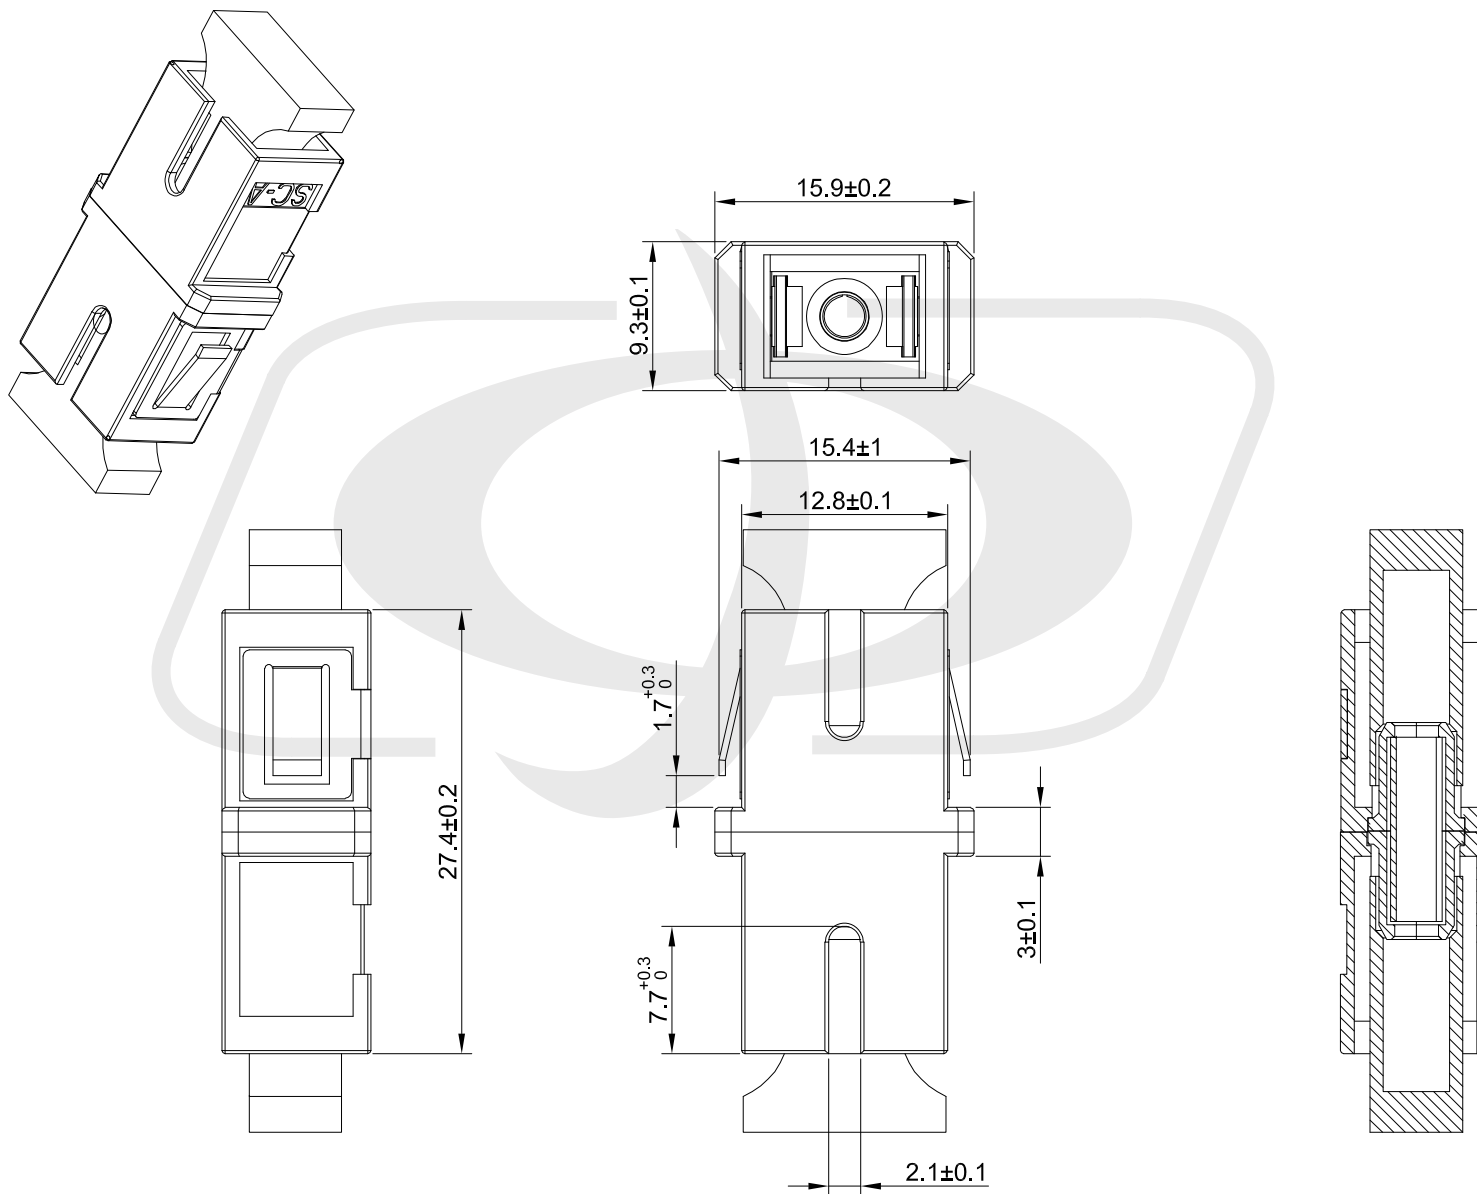

16 Port SC/SC Multimode 50u OM3/4 Simplex Patch Panel - 19" Rackmount 1U

PP-FO804-16 - Specifications

Description

This 16 port patch panel comes loaded with 16 duplex SC 50 micron multimode female to female couplers. It provides a quick and easy solution for patching terminated fiber cables. It is 1U in height and meant to be mounted on a 19" rack or cabinet.

Physical Characteristics

Color	Black
Material	Steel
Ports	16
Fiber Classification	OM3/OM4
Product Dimensions	19" W x 1.75" H [48 cm W x 4.45 cm H]
Rackmountable	Yes, 19" Rack or Cabinet

Connectors

Front	16 - SC/SC Singlemode Duplex Female
-------	-------------------------------------

Environmental

RoHS	Yes
------	-----

Packaging Information

Package Quantity	1
Product Weight	1.6 lbs [0.73 kg]

Built from components:

PP-16KS-1U
FO-AD604-PMR
WP-IN-LCSC-BK

16-port Keystone Patch Panel, 19 inch Rackmount 1U - Unloaded

PP-16KS-1U - Line Drawing

Specification :

Material :

1. Panel : SPCC, 1.5 mm thickness with Black color painted.
2. Insert : ABS, UL 94V-0, Black color.

SCALE 2/1

Specification :

- Material :
1. Plastic : ABS, UL94V-0.