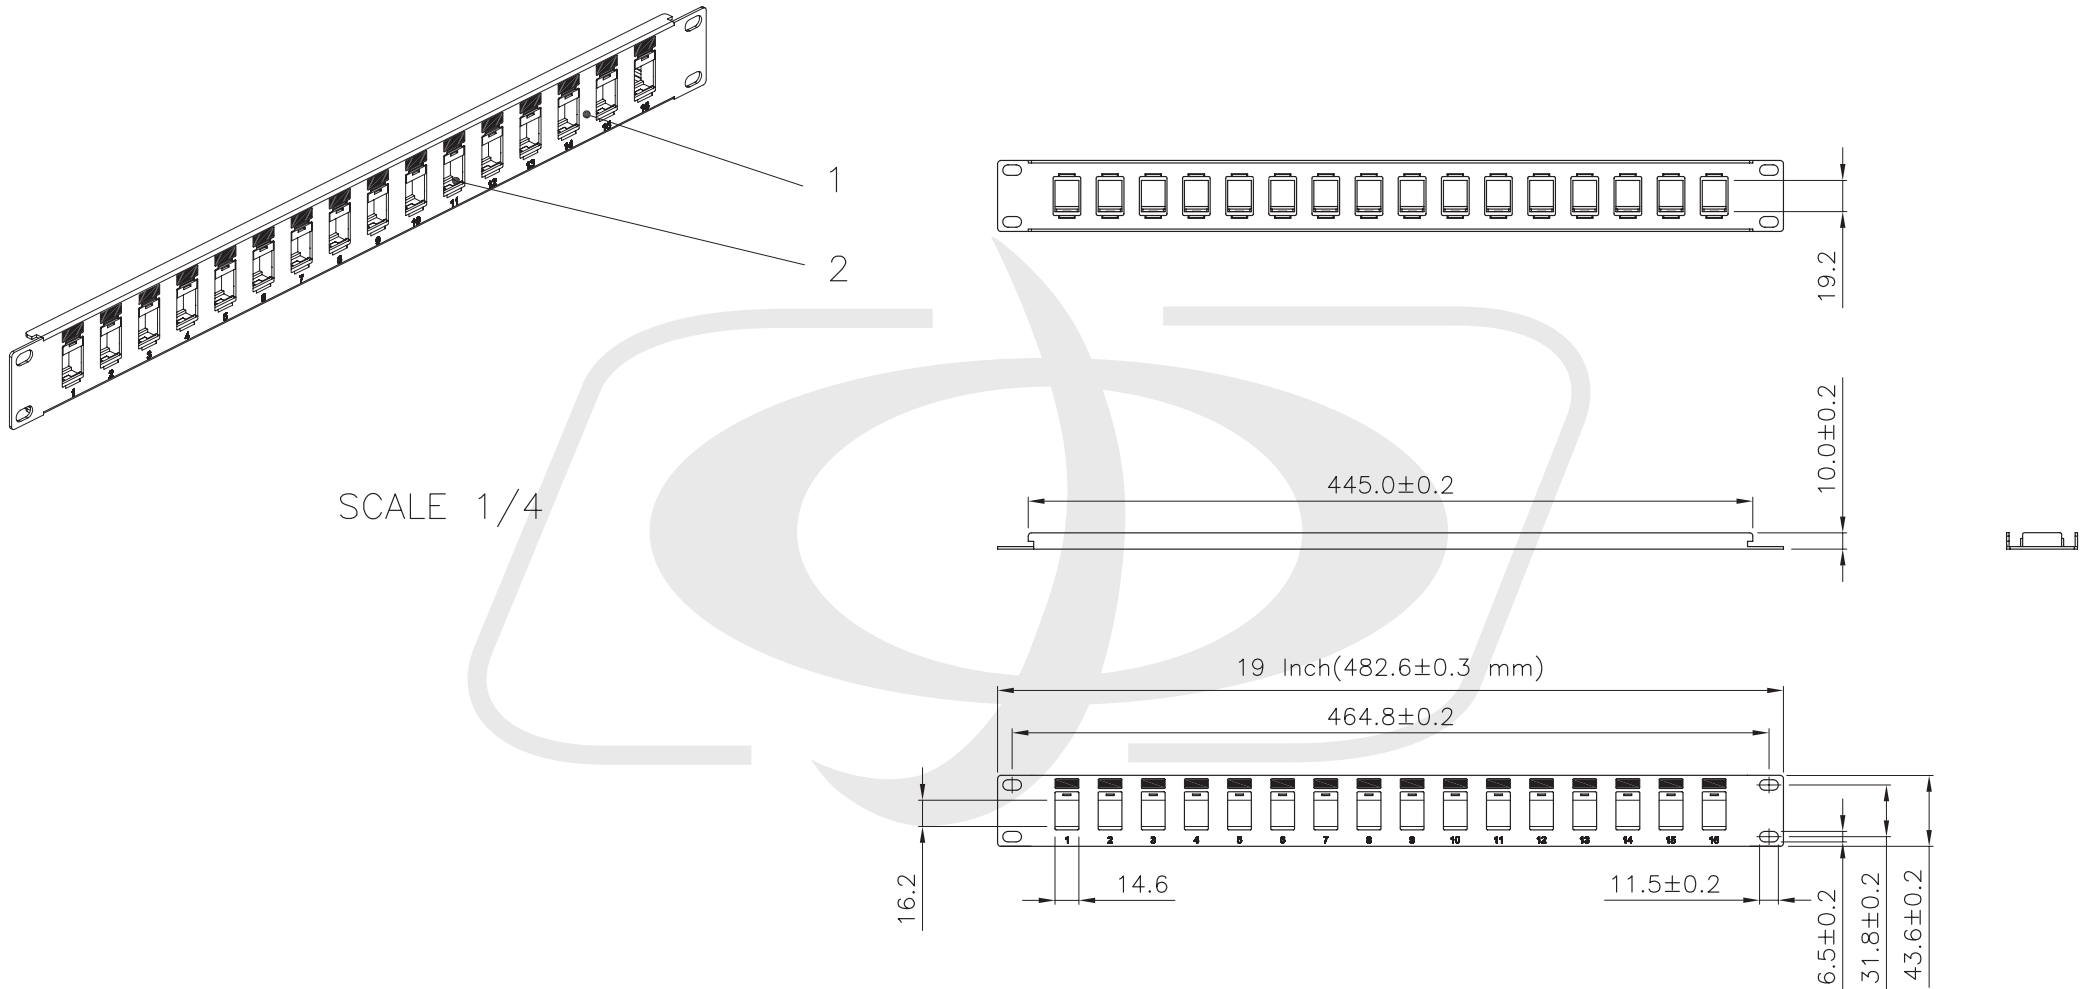

16 Port SC/SC Multimode 50u OM3/4 Simplex Patch Panel - 19" Rackmount 1U

PP-FO804-16 - Specifications

Description

This 16 port patch panel comes loaded with 16 duplex SC 50 micron multimode female to female couplers. It provides a quick and easy solution for patching terminated fiber cables. It is 1U in height and meant to be mounted on a 19" rack or cabinet.

Physical Characteristics

Color	Black
Material	Steel
Ports	16
Fiber Classification	OM3/OM4
Product Dimensions	19" W x 1.75" H [48 cm W x 4.45 cm H]
Rackmountable	Yes, 19" Rack or Cabinet

Connectors

Front	16 - SC/SC Singlemode Duplex Female
-------	-------------------------------------

Environmental

RoHS	Yes
------	-----

Packaging Information

Package Quantity	1
Product Weight	1.6 lbs [0.73 kg]

Built from components:

PP-16KS-1U
FO-AD604-PMR
WP-IN-LCSC-BK

16-port Keystone Patch Panel, 19 inch Rackmount 1U - Unloaded

PP-16KS-1U - Line Drawing

Specification :

Material :

1. Panel : SPCC, 1.5 mm thickness with Black color painted.
2. Insert : ABS, UL 94V-0, Black color.

SCALE 2/1

Specification :

- Material :
1. Plastic : ABS, UL94V-0.