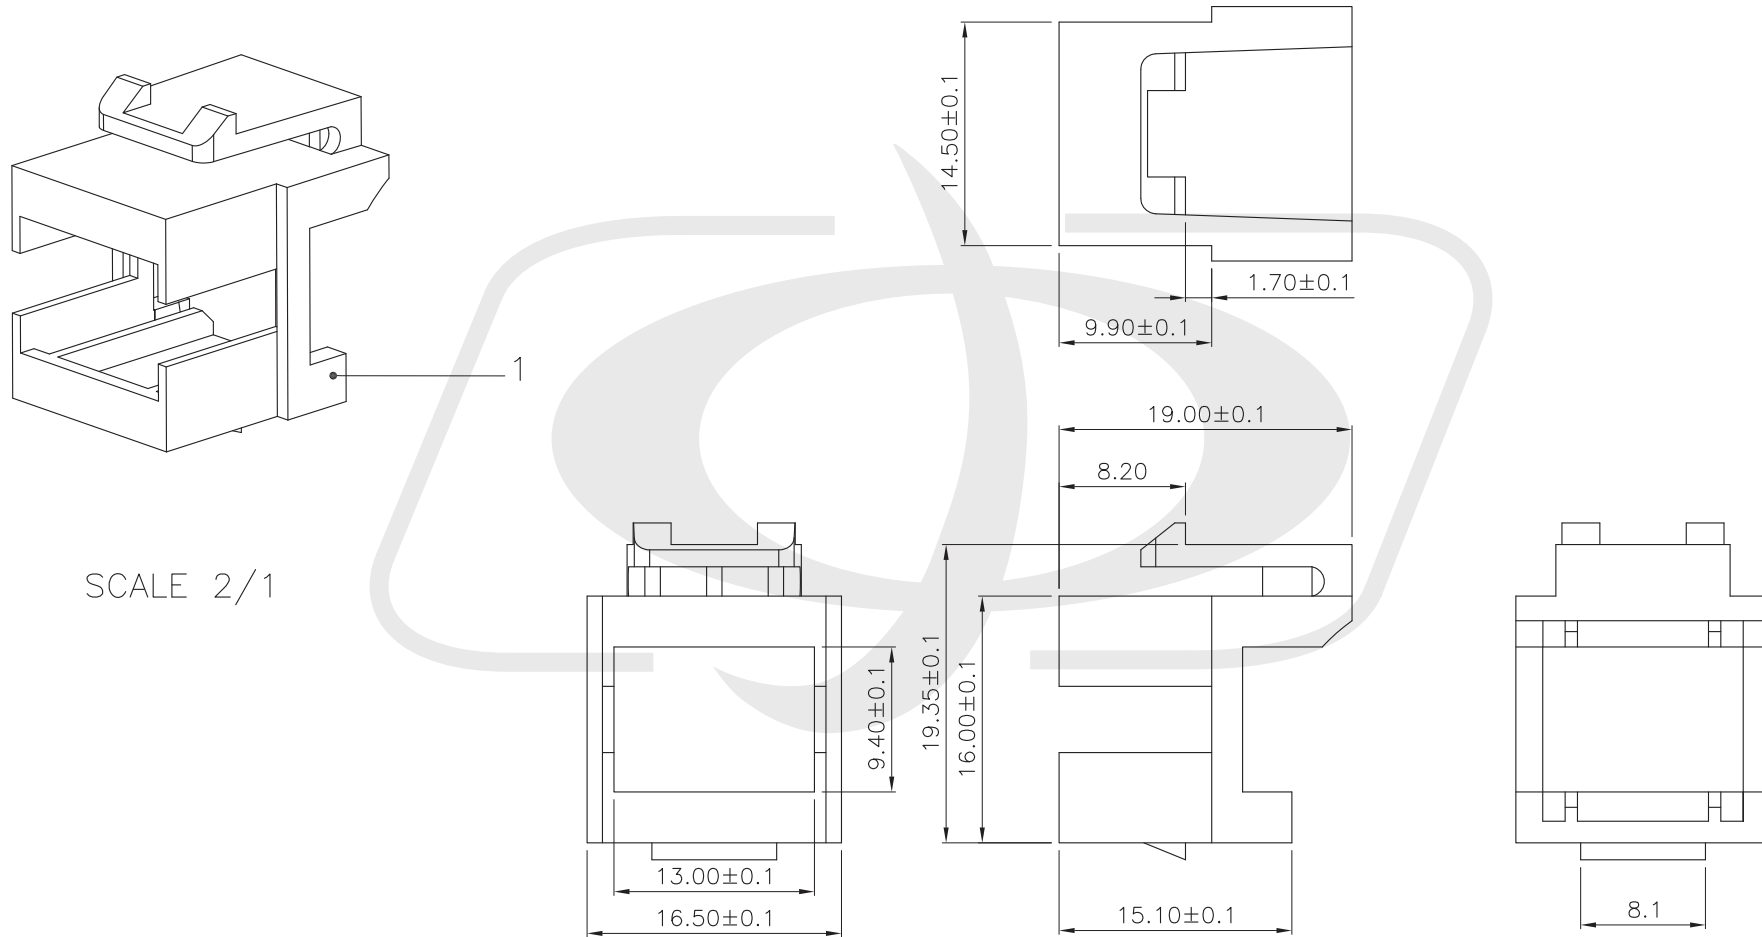

Physical Characteristics

Color	Black
Material	Steel
Ports	48
Fiber Classification	9 micron Singlemode
Product Dimensions	19" W x 1.75" H [48 cm W x 4.45 cm H]
Rackmountable	Yes, 19" Rack or Cabinet

Connectors

Material :

1. Panel : SPCC, 1.5 mm thickness with Black color painted.
2. Insert : ABS, UL 94V-0.

SC/SC APC Fiber Coupler F/F Singlemode Simplex Ceramic Reduced Flange - Green

FO-AD604-PMRA - Line Drawing

SCALE 2/1

Specification :

- Material :
1. Plastic : ABS, UL94V-0.