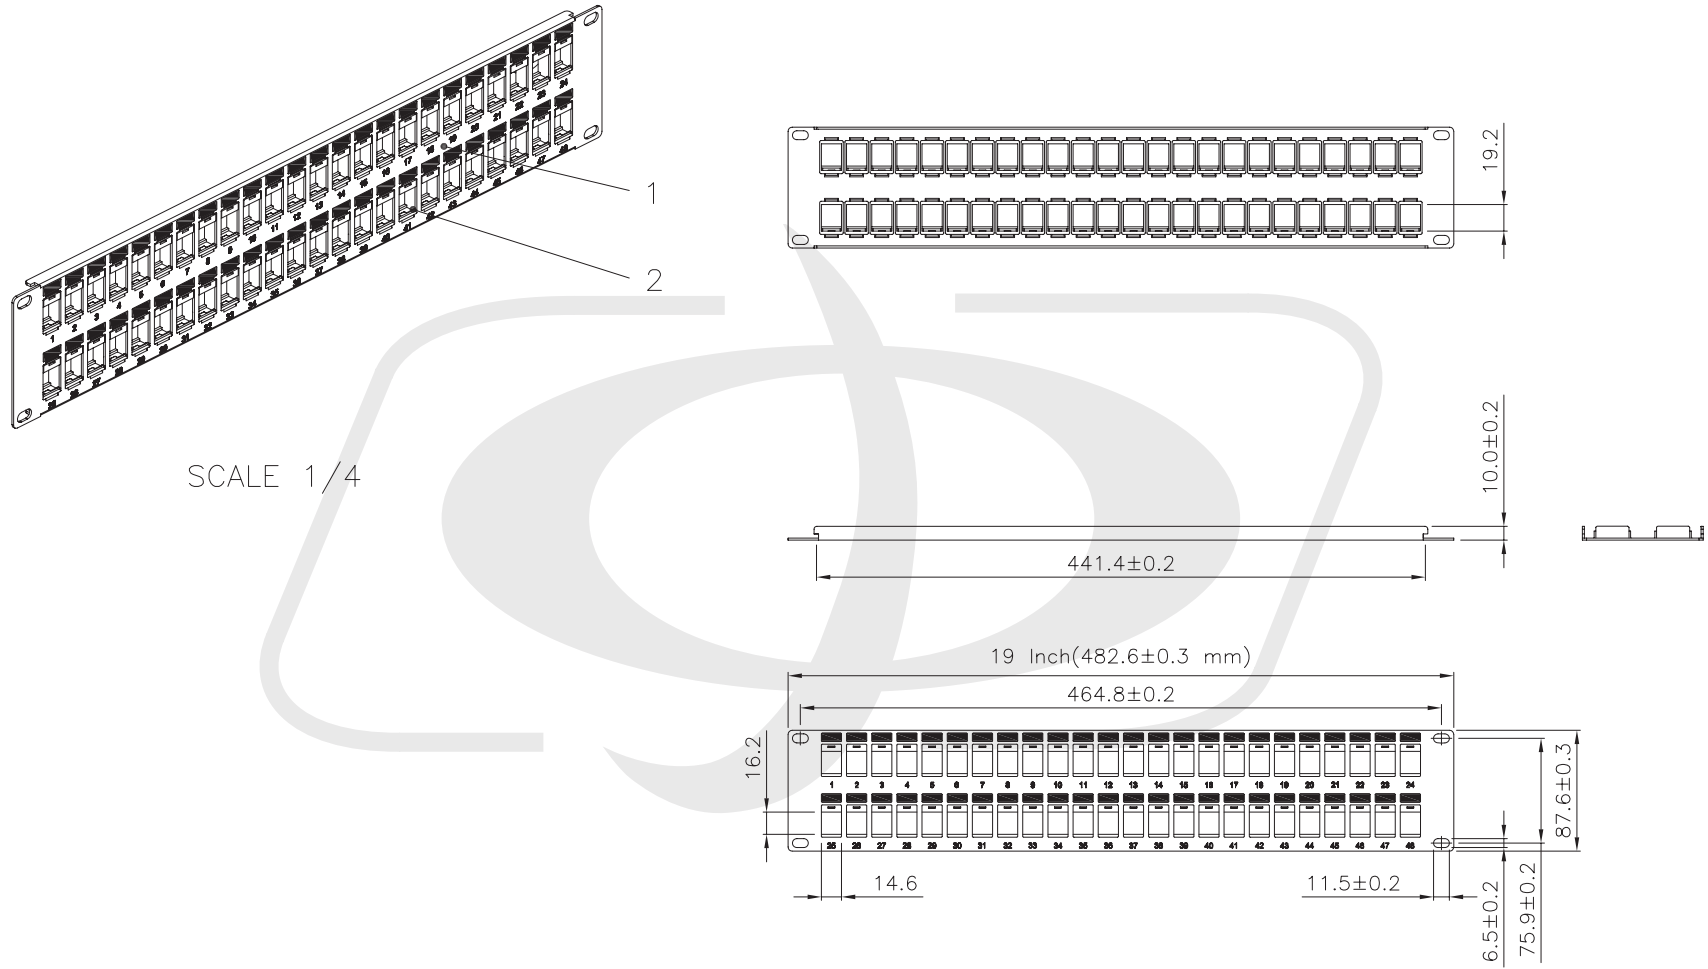

48 Port SC/SC APC Singlemode 9u Simplex Patch Panel - 19" Rackmount 2U

PP-FO604A-48 - Specifications

Description

This 48 port patch panel comes loaded with 48 simplex SC APC 9 micron singlemode female to female couplers. It provides a quick and easy solution for patching terminated fiber cables. It is 1U in height and meant to be mounted on a 19" rack or cabinet.

Front 48 - SC/SC APC Singlemode Simplex Female

Environmental

RoHS Yes

Packaging Information

Package Quantity 1
Product Weight 2.3 lbs [1.04 kg]

Built from components:

PP-48KS-2U
FO-AD604-PMRA
WP-IN-LCSC-BK

Specification :

Material :

1. Panel : SPCC, 1.5 mm thickness with Black color painted.
2. Insert : ABS, UL 94V-0.

SC/SC APC Fiber Coupler F/F Singlemode Simplex Ceramic Reduced Flange - Green

FO-AD604-PMRA - Line Drawing

SCALE 2/1

Specification :

- Material :
1. Plastic : ABS, UL94V-0.