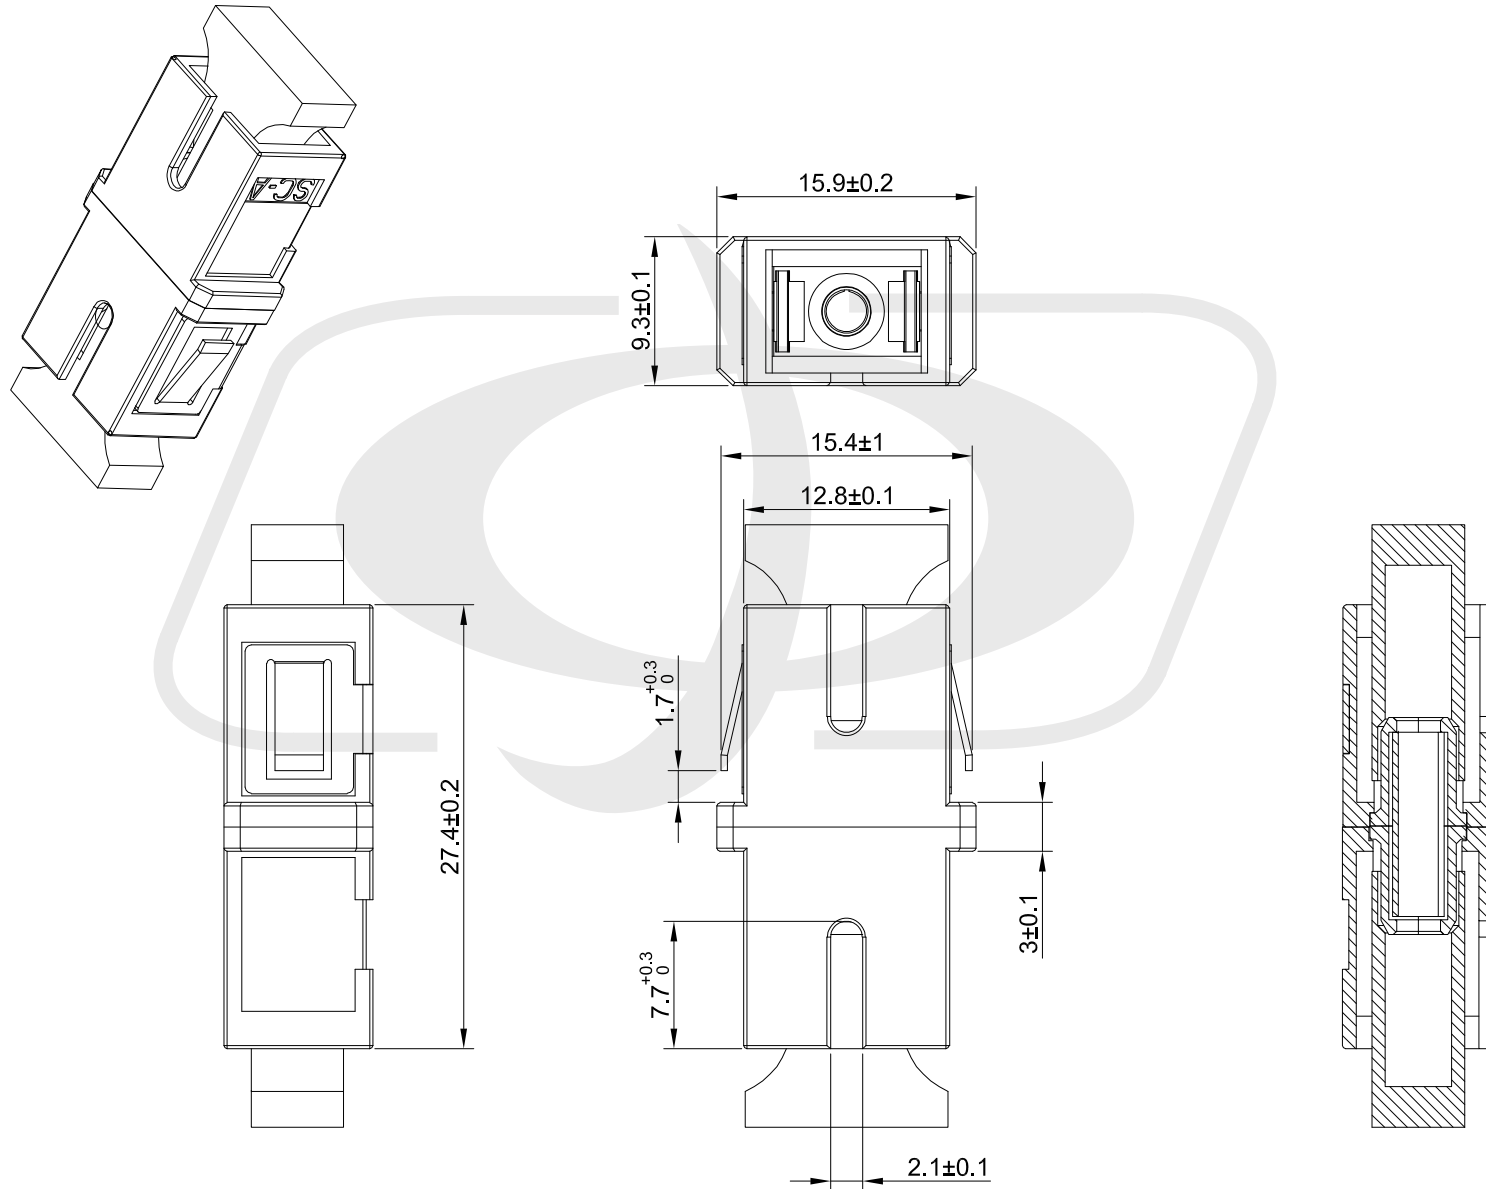

48 Port SC/SC APC Singlemode 9u Simplex Patch Panel - 19" Rackmount 2U

PP-FO604A-48 - Specifications

Description

This 48 port patch panel comes loaded with 48 simplex SC APC 9 micron singlemode female to female couplers. It provides a quick and easy solution for patching terminated fiber cables. It is 1U in height and meant to be mounted on a 19" rack or cabinet.

Physical Characteristics

Color	Black
Material	Steel
Ports	48
Fiber Classification	9 micron Singlemode
Product Dimensions	19" W x 1.75" H [48 cm W x 4.45 cm H]
Rackmountable	Yes, 19" Rack or Cabinet

Connectors

Material :

1. Panel : SPCC, 1.5 mm thickness with Black color painted.
2. Insert : ABS, UL 94V-0.

SC/SC APC Fiber Coupler F/F Singlemode Simplex Ceramic Reduced Flange - Green

FO-AD604-PMRA - Line Drawing

SCALE 2/1

Specification :

- Material :
1. Plastic : ABS, UL94V-0.