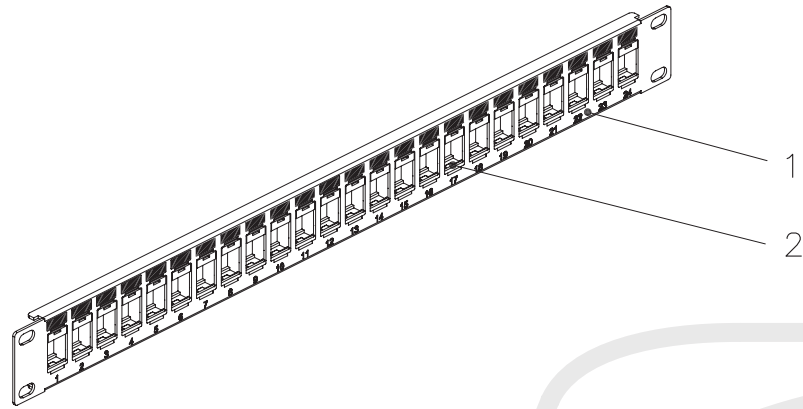

24 Port SC/SC APC Singlemode 9u Simplex Patch Panel - 19" Rackmount 1U

PP-FO604A-24 - Specifications

Description

This 24 port patch panel comes loaded with 24 simplex SC APC 9 micron singlemode female to female couplers. It provides a quick and easy solution for patching terminated fiber cables. It is 1U in height and meant to be mounted on a 19" rack or cabinet.

Physical Characteristics

Color	Black
Material	Steel
Ports	24
Fiber Classification	9 micron Singlemode
Product Dimensions	19" W x 1.75" H [48 cm W x 4.45 cm H]
Rackmountable	Yes, 19" Rack or Cabinet

Connectors

24-port Keystone Patch Panel, 19 inch Rackmount 1U - Unloaded

PP-24KS-1U - Line Drawing

SCALE 1/4

Specification :

Material :

1. Panel : SPCC, 1.5 mm thickness with Black color painted.
2. Insert : ABS, UL 94V-0.

SC/SC APC Fiber Coupler F/F Singlemode Simplex Ceramic Reduced Flange - Green

FO-AD604-PMRA - Line Drawing

SCALE 2/1

Specification :

- Material :
1. Plastic : ABS, UL94V-0.