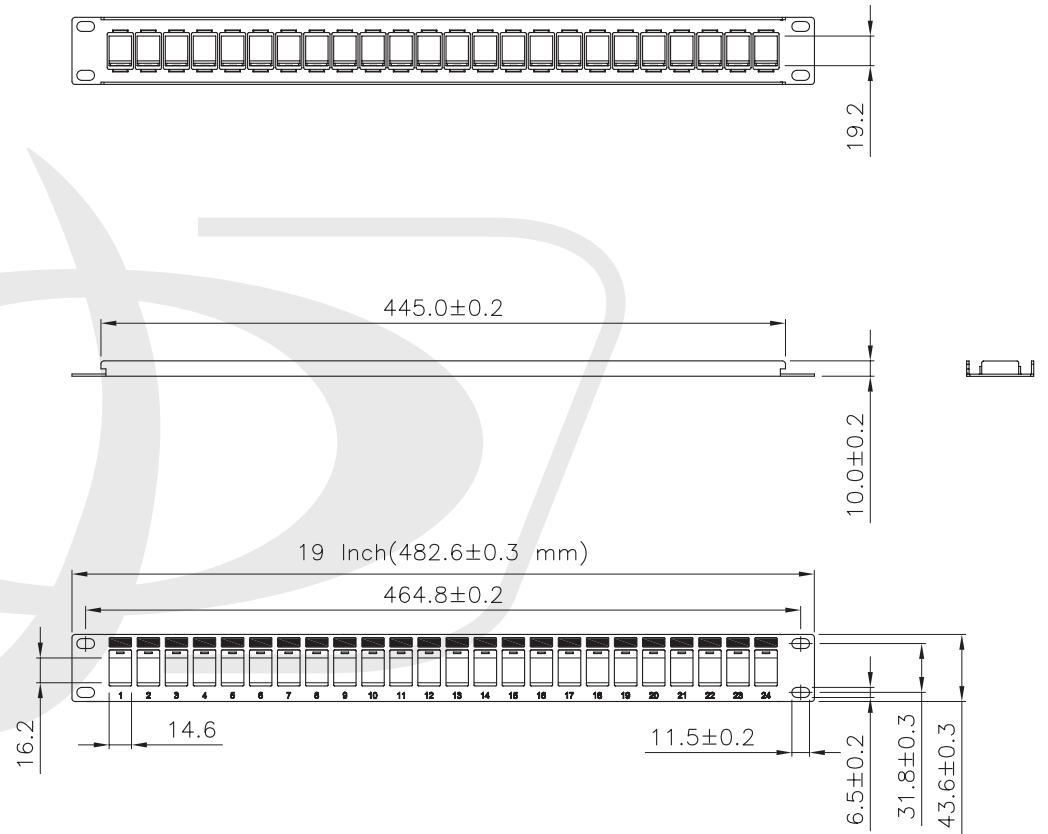

Physical Characteristics

Color	Black
Material	Steel
Ports	24
Fiber Classification	9 micron Singlemode
Product Dimensions	19" W x 1.75" H [48 cm W x 4.45 cm H]
Rackmountable	Yes, 19" Rack or Cabinet

Connectors

Front	24 - SC/SC APC Singlemode Simplex Female
-------	--

Environmental

RoHS	Yes
------	-----

Packaging Information

Package Quantity	1
Product Weight	1.9 lbs [0.86 kg]

Built from components:

PP-24KS-1U
FO-AD604-PMRA
WP-IN-LCSC-BK

24-port Keystone Patch Panel, 19 inch Rackmount 1U - Unloaded

PP-24KS-1U - Line Drawing

SCALE 1/4

Specification :

Material :

1. Panel : SPCC, 1.5 mm thickness with Black color painted.
2. Insert : ABS, UL 94V-0.

SC/SC APC Fiber Coupler F/F Singlemode Simplex Ceramic Reduced Flange - Green

FO-AD604-PMRA - Line Drawing

SCALE 2/1

Specification :

- Material :
1. Plastic : ABS, UL94V-0.