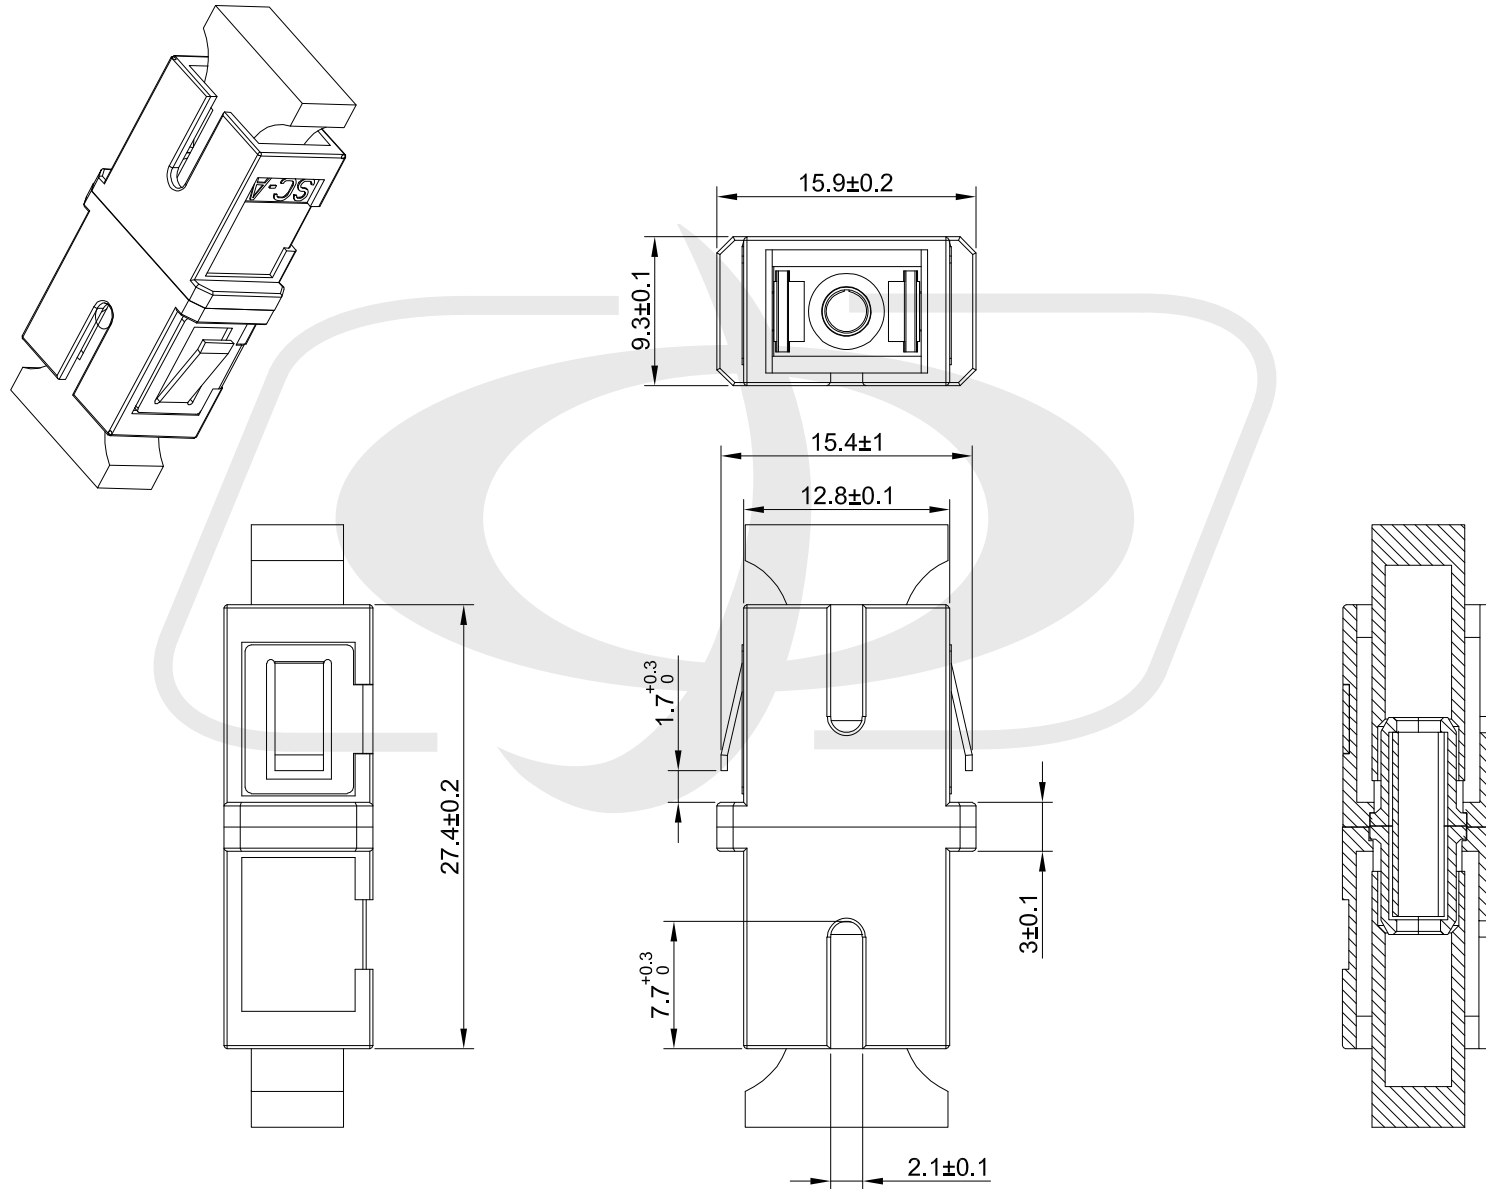

24 Port SC/SC APC Singlemode 9u Simplex Patch Panel - 19" Rackmount 1U

PP-FO604A-24 - Specifications

Description

This 24 port patch panel comes loaded with 24 simplex SC APC 9 micron singlemode female to female couplers. It provides a quick and easy solution for patching terminated fiber cables. It is 1U in height and meant to be mounted on a 19" rack or cabinet.

Physical Characteristics

Color	Black
Material	Steel
Ports	24
Fiber Classification	9 micron Singlemode
Product Dimensions	19" W x 1.75" H [48 cm W x 4.45 cm H]
Rackmountable	Yes, 19" Rack or Cabinet

Connectors

24-port Keystone Patch Panel, 19 inch Rackmount 1U - Unloaded

PP-24KS-1U - Line Drawing

SCALE 1/4

Specification :

Material :

1. Panel : SPCC, 1.5 mm thickness with Black color painted.
2. Insert : ABS, UL 94V-0.

SC/SC APC Fiber Coupler F/F Singlemode Simplex Ceramic Reduced Flange - Green

FO-AD604-PMRA - Line Drawing

SCALE 2/1

Specification :

- Material :
1. Plastic : ABS, UL94V-0.