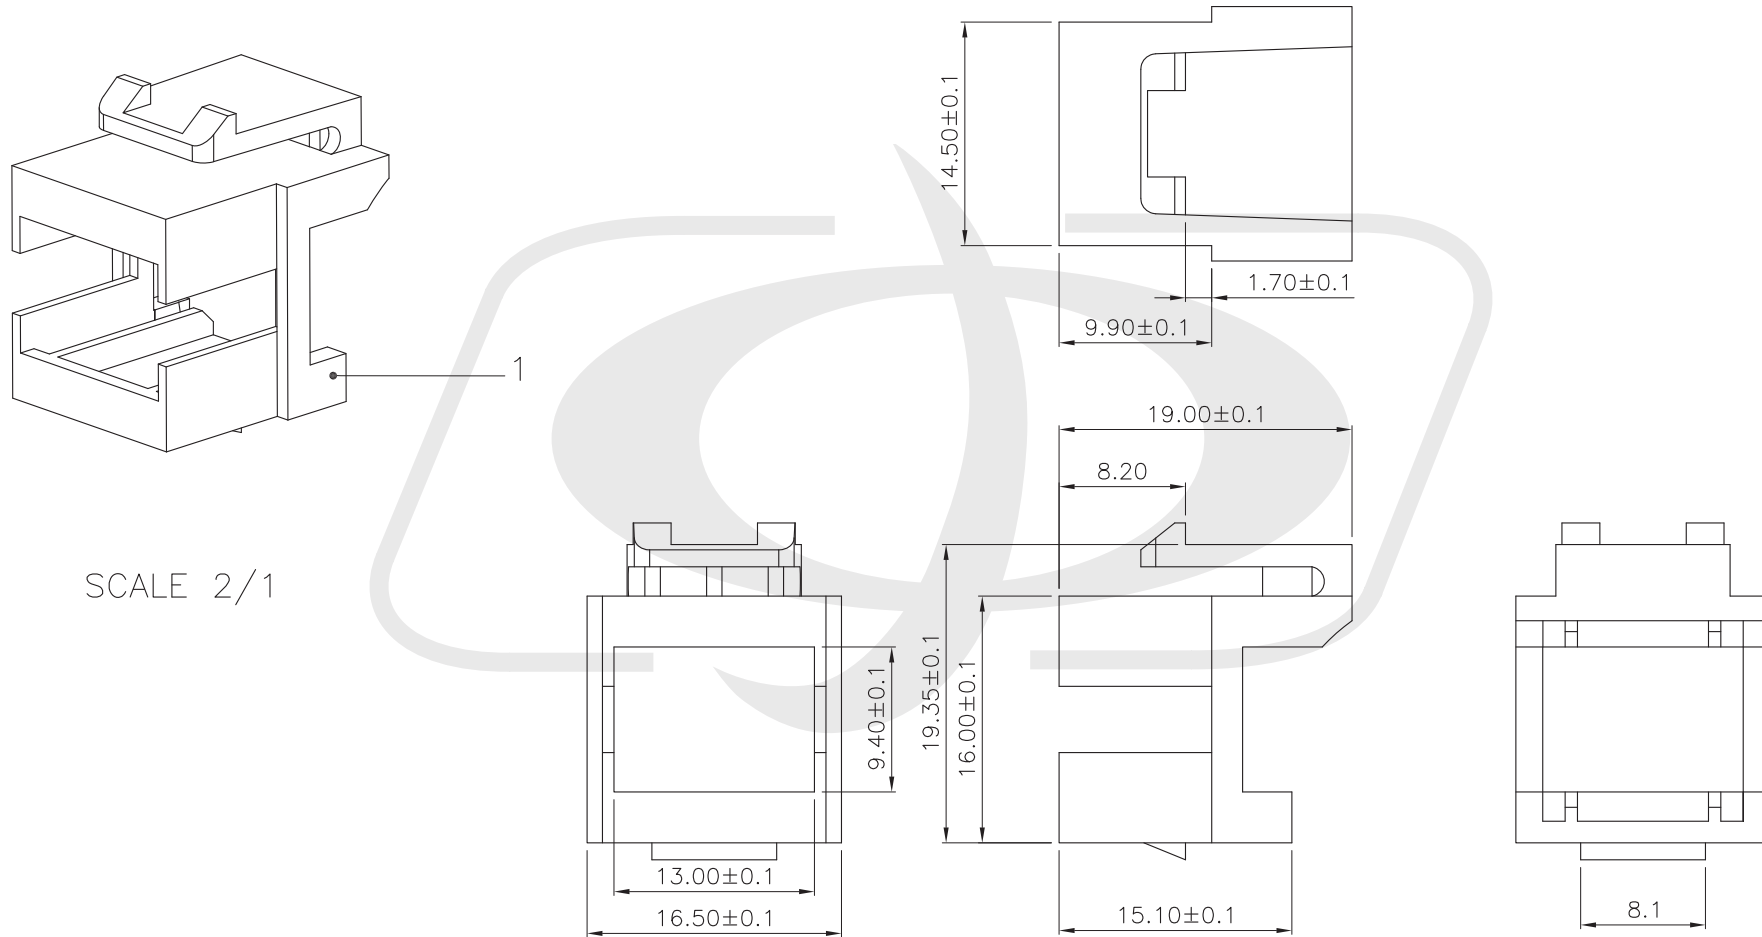

Physical Characteristics

Color	Black
Material	Steel
Ports	24
Fiber Classification	9 micron Singlemode
Product Dimensions	19" W x 1.75" H [48 cm W x 4.45 cm H]
Rackmountable	Yes, 19" Rack or Cabinet

Connectors

24-port Keystone Patch Panel, 19 inch Rackmount 1U - Unloaded

PP-24KS-1U - Line Drawing

SCALE 1/4

Specification :

Material :

1. Panel : SPCC, 1.5 mm thickness with Black color painted.
2. Insert : ABS, UL 94V-0.

SC/SC APC Fiber Coupler F/F Singlemode Simplex Ceramic Reduced Flange - Green

FO-AD604-PMRA - Line Drawing

SCALE 2/1

Specification :

- Material :
1. Plastic : ABS, UL94V-0.