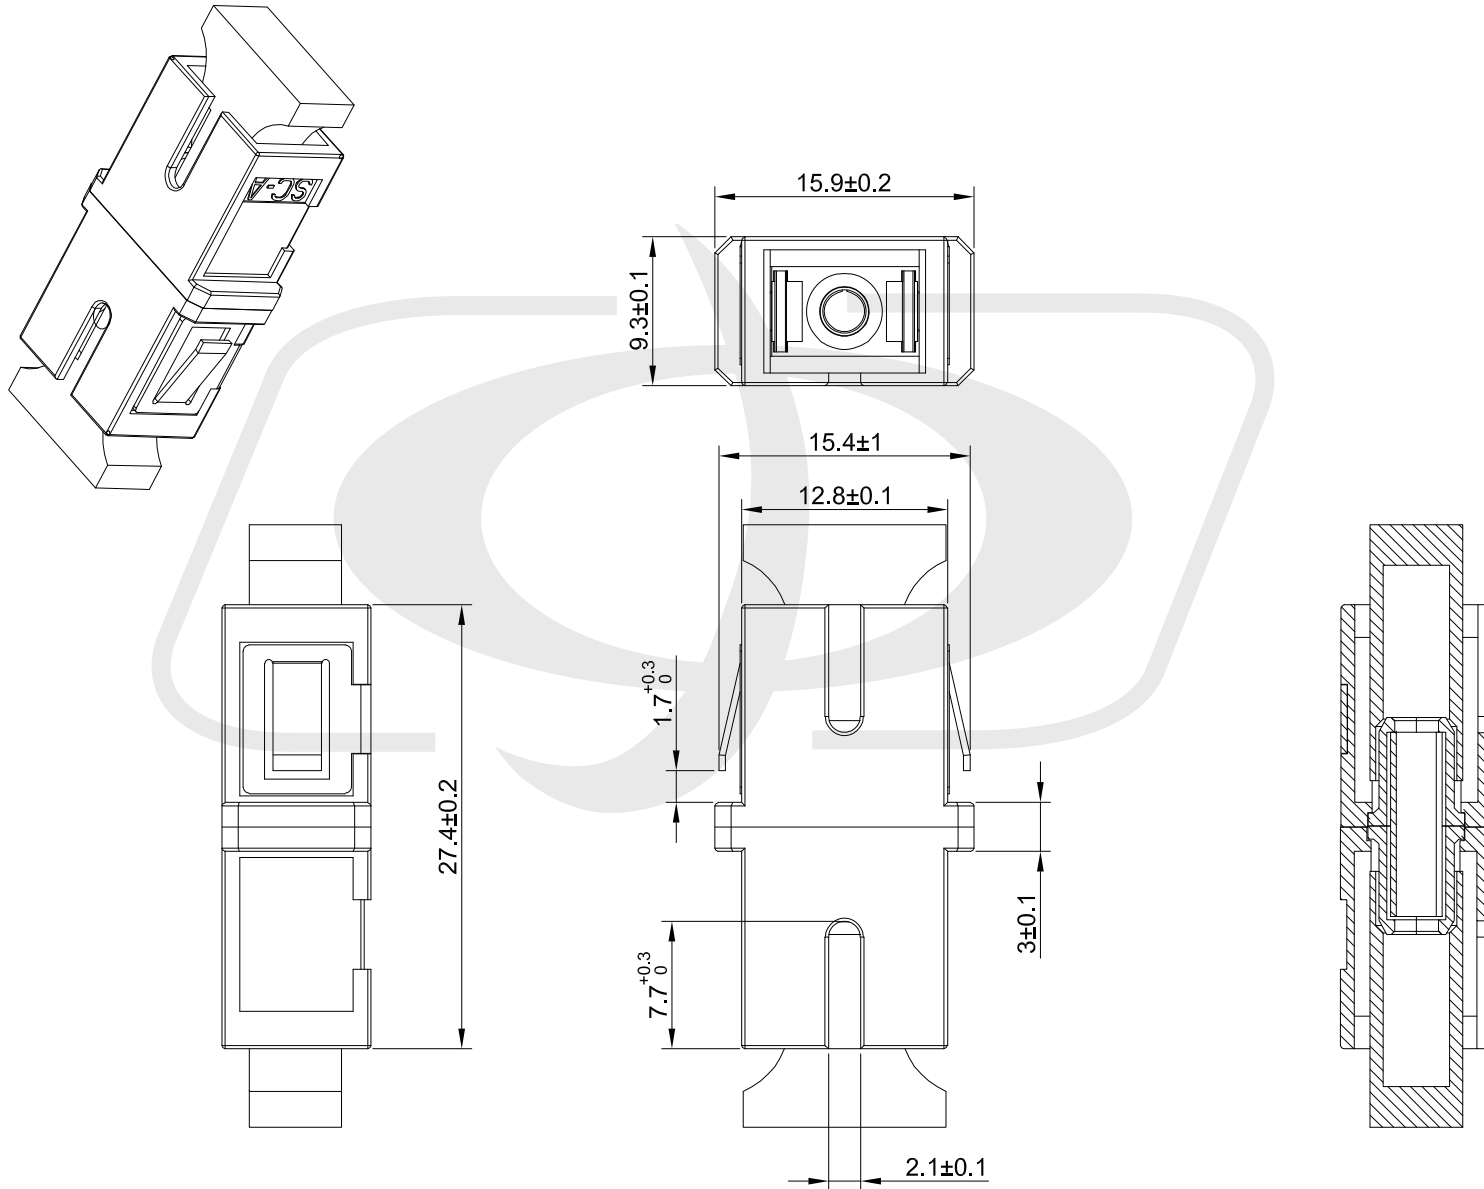

## Physical Characteristics

Color	Black
Material	Steel
Ports	48
Fiber Classification	9 micron Singlemode
Product Dimensions	19" W x 1.75" H [48 cm W x 4.45 cm H]
Rackmountable	Yes, 19" Rack or Cabinet

## **Built from components:**

PP-48KS-2U  
FO-AD604-PMR  
WP-IN-LCSC-BK

Specification :

Material :

1. Panel : SPCC, 1.5 mm thickness with Black color painted.
2. Insert : ABS, UL 94V-0.

SC/SC Fiber Coupler F/F Singlemode Simplex Ceramic Reduced Flange - Blue  
FO-AD604-PMR - Line Drawing

SCALE 2/1

Specification :

Material :  
1. Plastic : ABS, UL94V-0.