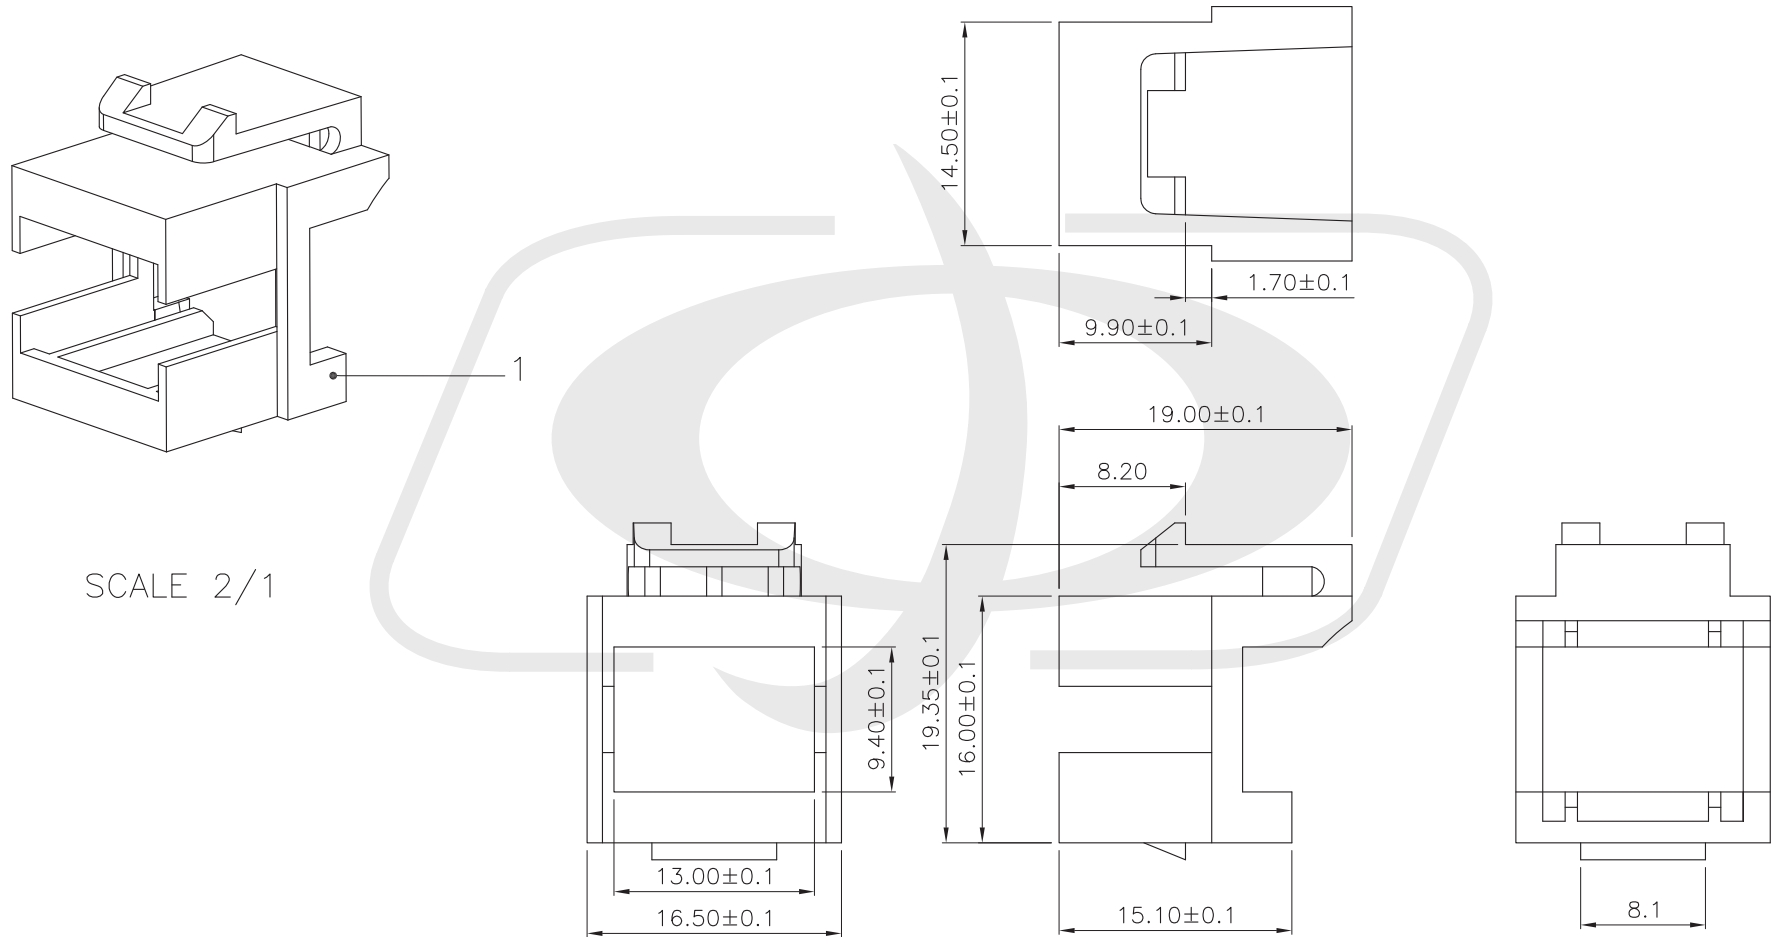

## **Built from components:**

PP-48KS-2U  
FO-AD604-PMR  
WP-IN-LCSC-BK

Specification :

Material :

1. Panel : SPCC, 1.5 mm thickness with Black color painted.
2. Insert : ABS, UL 94V-0.

SC/SC Fiber Coupler F/F Singlemode Simplex Ceramic Reduced Flange - Blue  
FO-AD604-PMR - Line Drawing

SCALE 2/1

Specification :

Material :  
1. Plastic : ABS, UL94V-0.