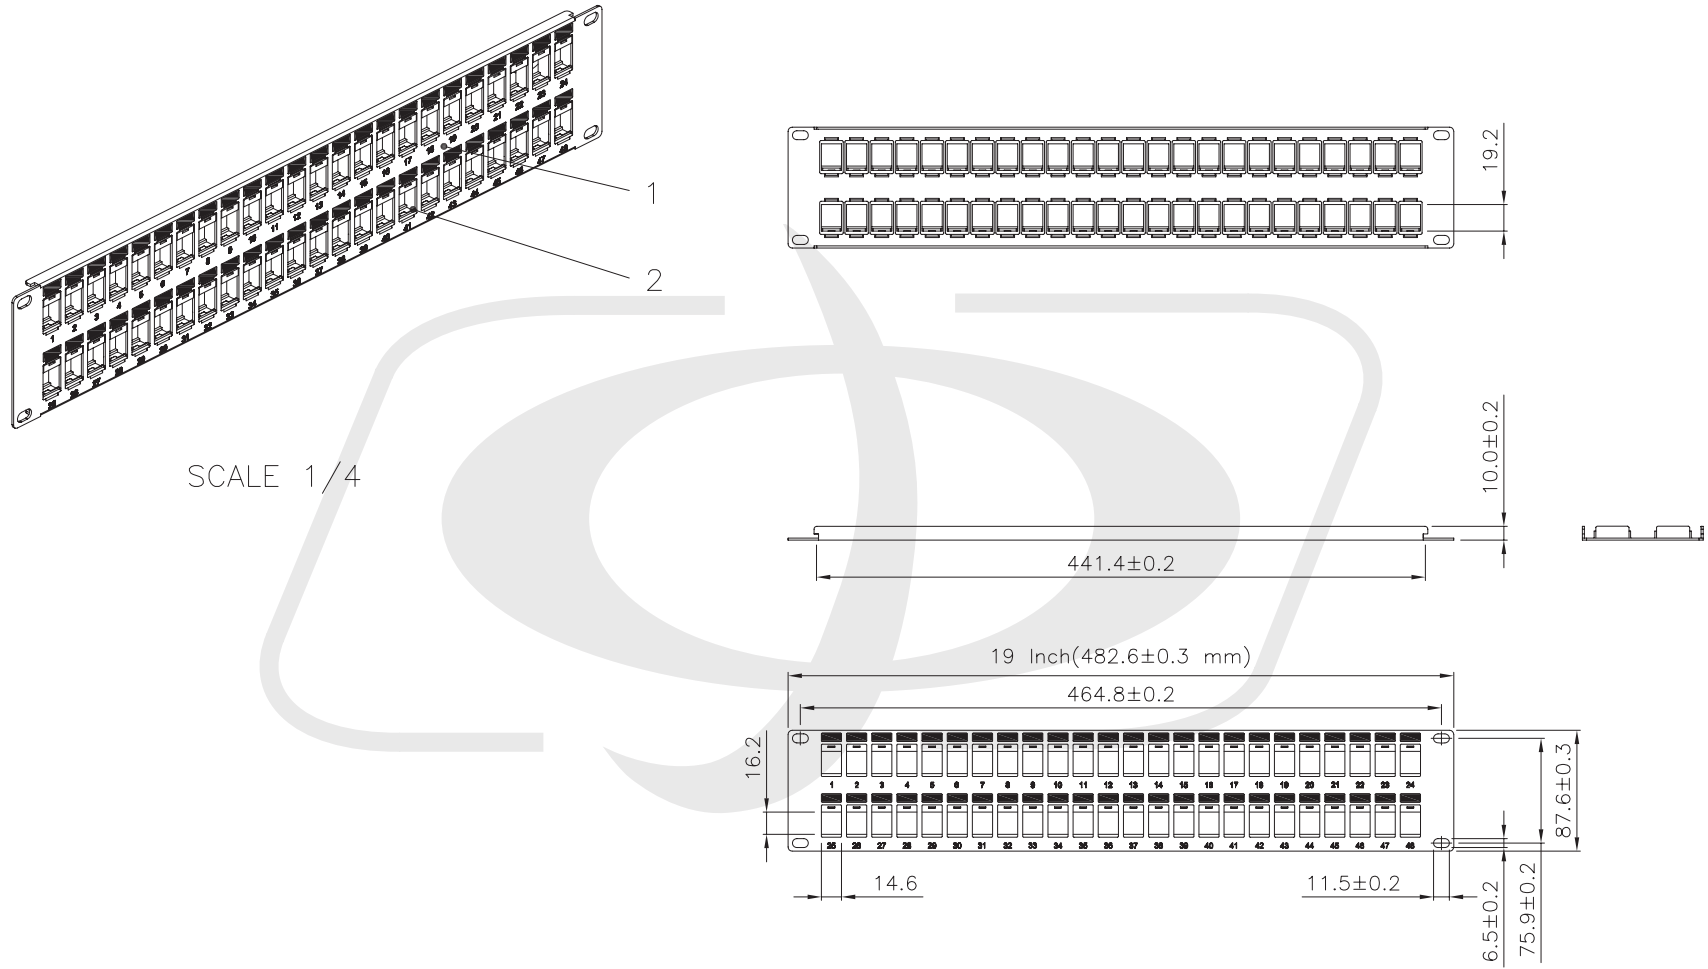

## Description

This 48 port patch panel comes loaded with 48 simplex SC 9 micron singlemode female to female couplers. It provides a quick and easy solution for patching terminated fiber cables. It is 1U in height and meant to be mounted on a 19" rack or cabinet.

## **Built from components:**

PP-48KS-2U  
FO-AD604-PMR  
WP-IN-LCSC-BK

Specification :

Material :

1. Panel : SPCC, 1.5 mm thickness with Black color painted.
2. Insert : ABS, UL 94V-0.

SC/SC Fiber Coupler F/F Singlemode Simplex Ceramic Reduced Flange - Blue  
FO-AD604-PMR - Line Drawing