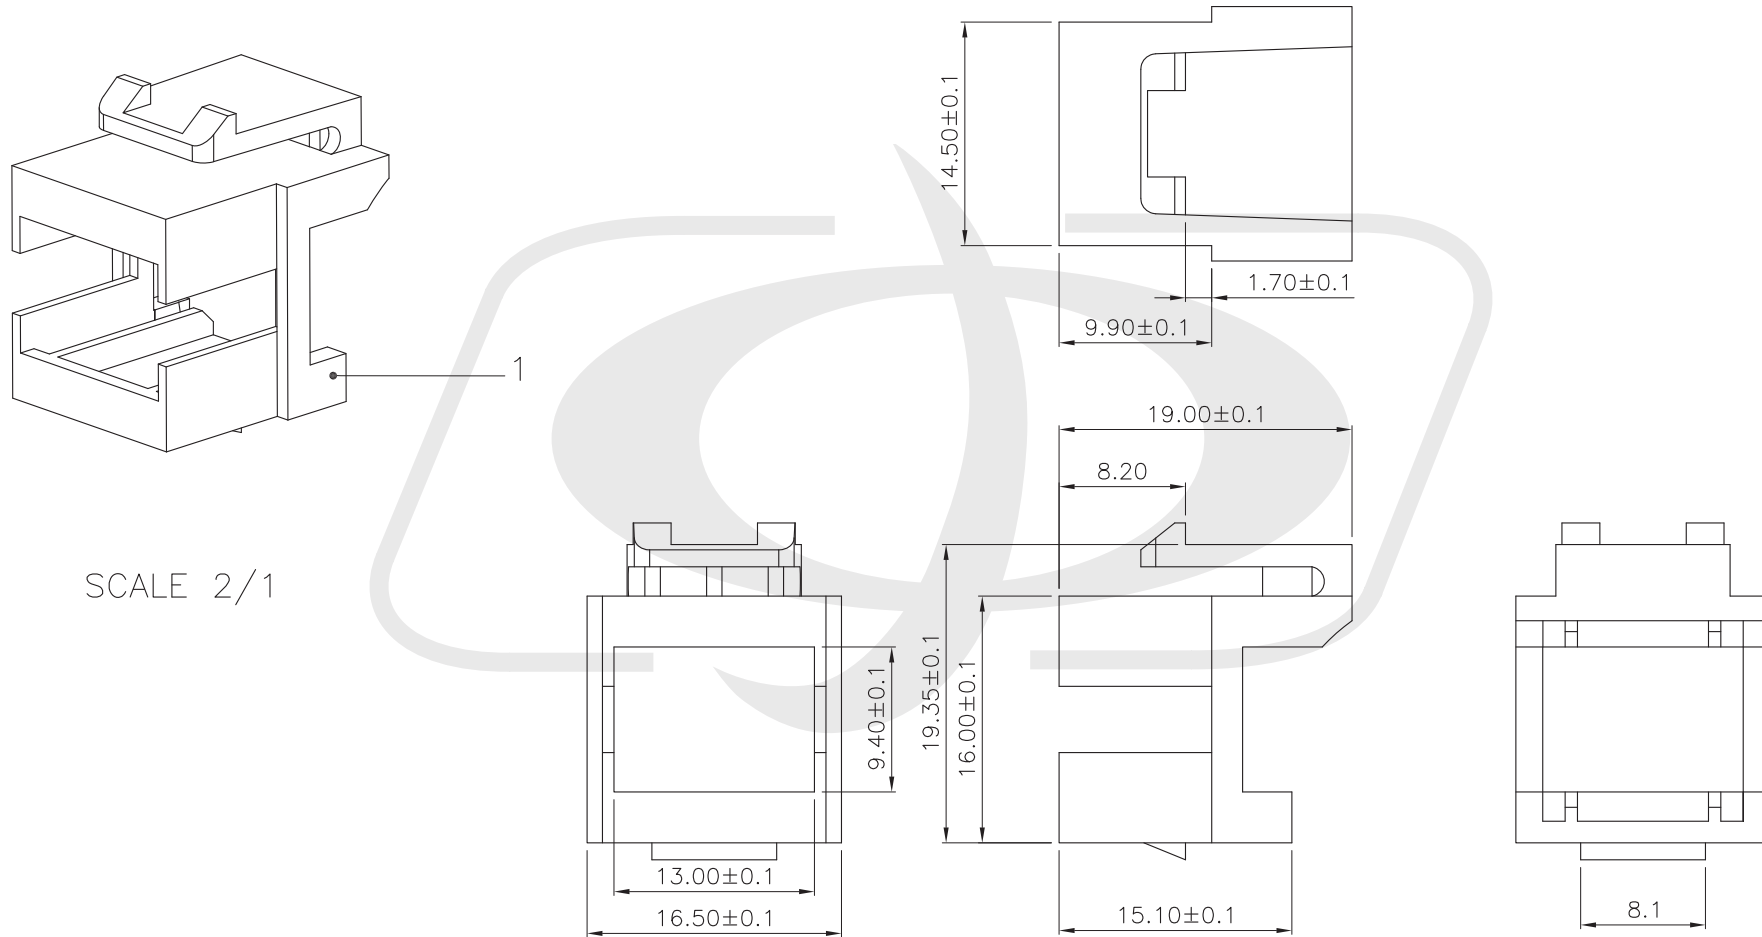

## Specification :

Material :

- 1. Panel : SPCC, 1.5 mm thickness with Black color painted.
- 2. Insert : ABS, UL 94V-0.

# LC/LC Fiber Coupler F/F Multimode OM3/OM4 Duplex Ceramic Reduced Flange - Aqua

FO-AD408-PMR - Line Drawing

SCALE 2/1

Specification :

- Material :
1. Plastic : ABS, UL94V-0.