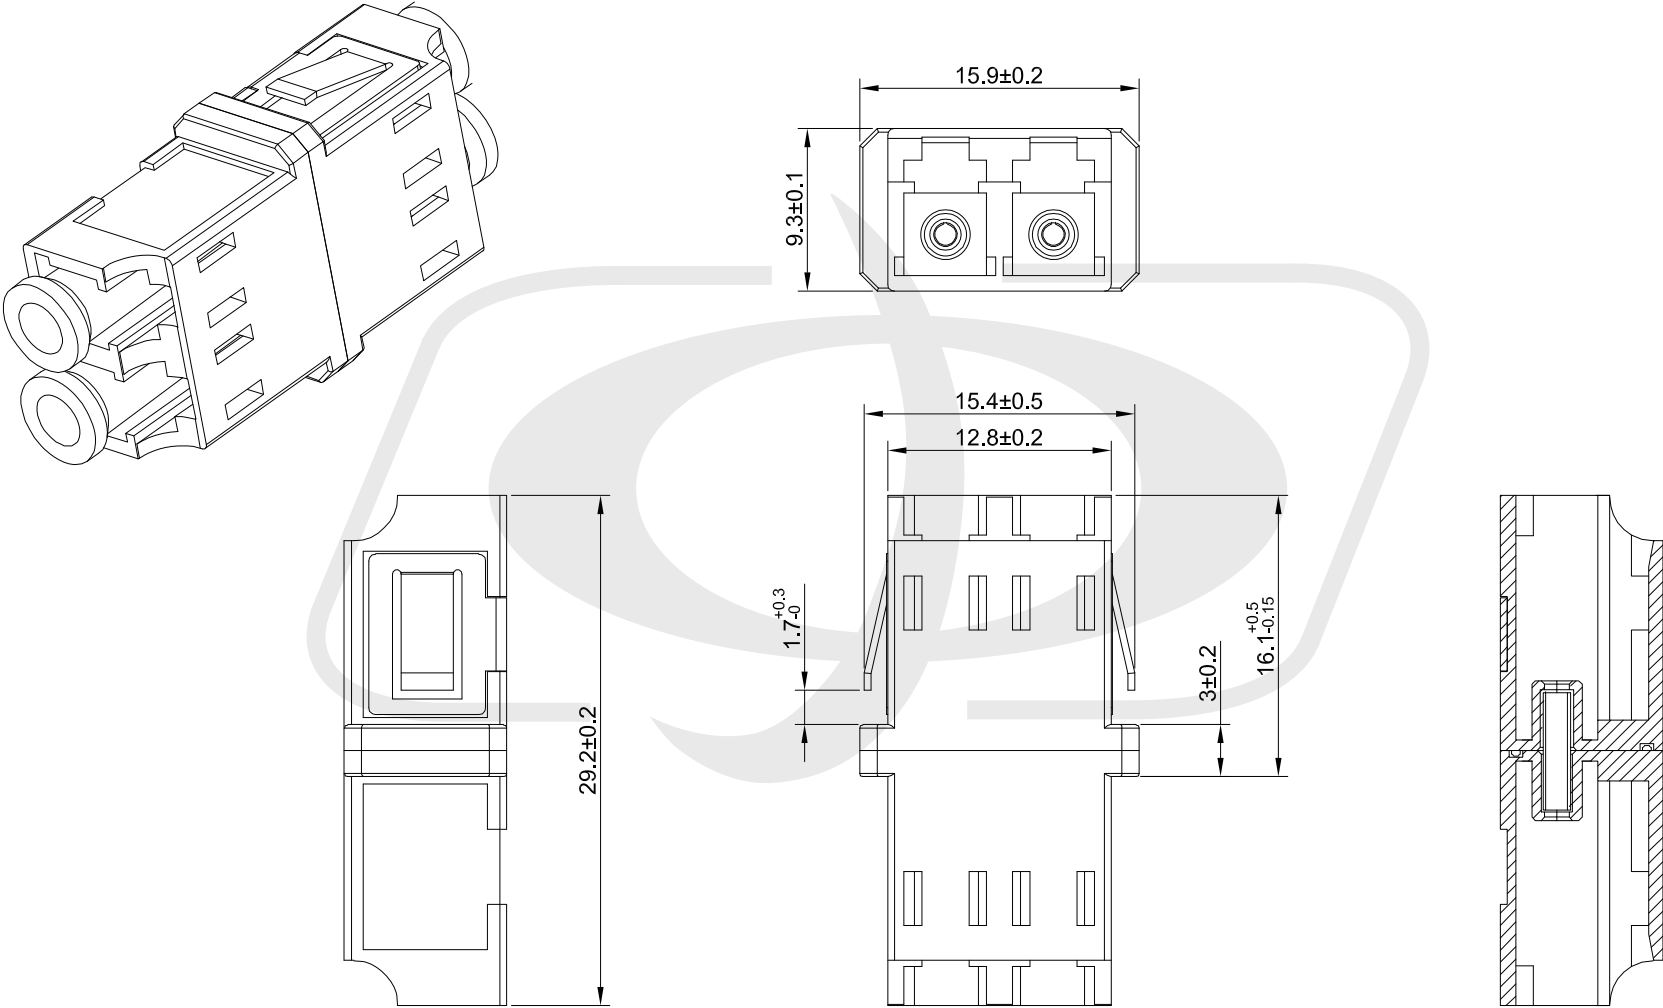

## Specification :

Material :

- 1. Panel : SPCC, 1.5 mm thickness with Black color painted.
- 2. Insert : ABS, UL 94V-0.

# LC/LC Fiber Coupler F/F Multimode OM3/OM4 Duplex Ceramic Reduced Flange - Aqua

FO-AD408-PMR - Line Drawing

SCALE 2/1

Specification :

- Material :
1. Plastic : ABS, UL94V-0.