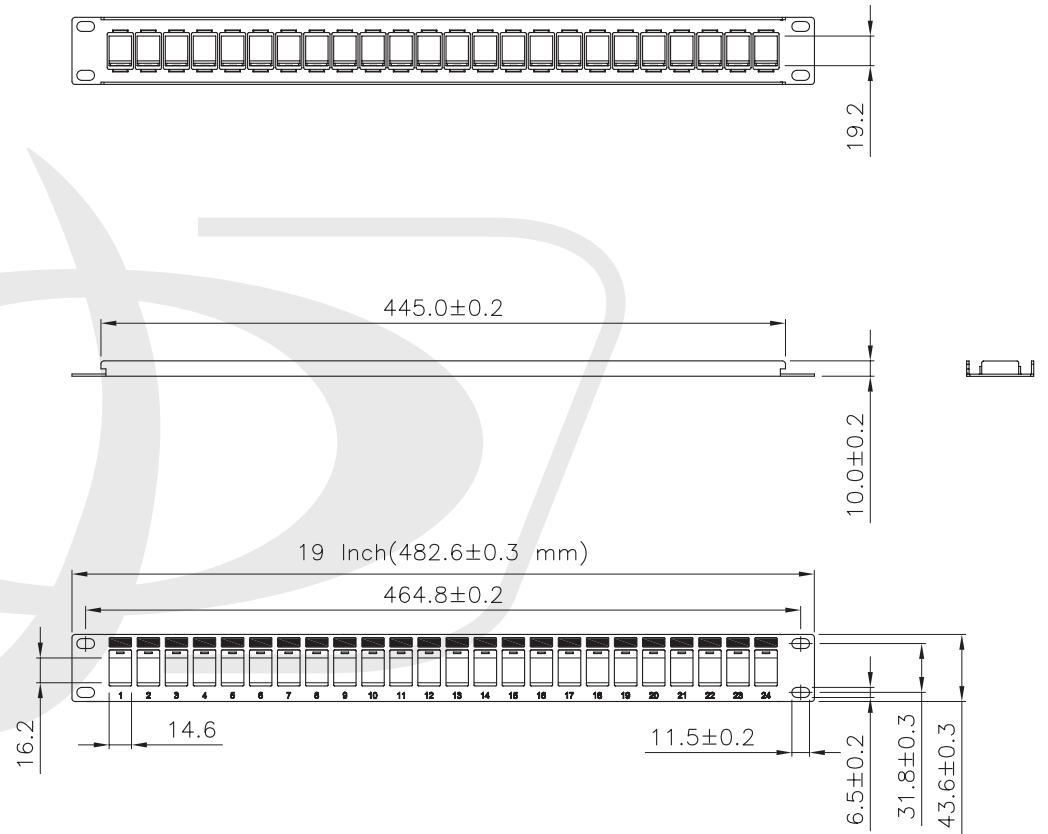

## Physical Characteristics

Color	Black
Material	Steel
Ports	24
Fiber Classification	OM3/OM4
Product Dimensions	19" W x 1.75" H [48 cm W x 4.45 cm H]
Rackmountable	Yes, 19" Rack or Cabinet

# 24-port Keystone Patch Panel, 19 inch Rackmount 1U - Unloaded

PP-24KS-1U - Line Drawing

SCALE 1/4

## Specification :

Material :

- 1. Panel : SPCC, 1.5 mm thickness with Black color painted.
- 2. Insert : ABS, UL 94V-0.