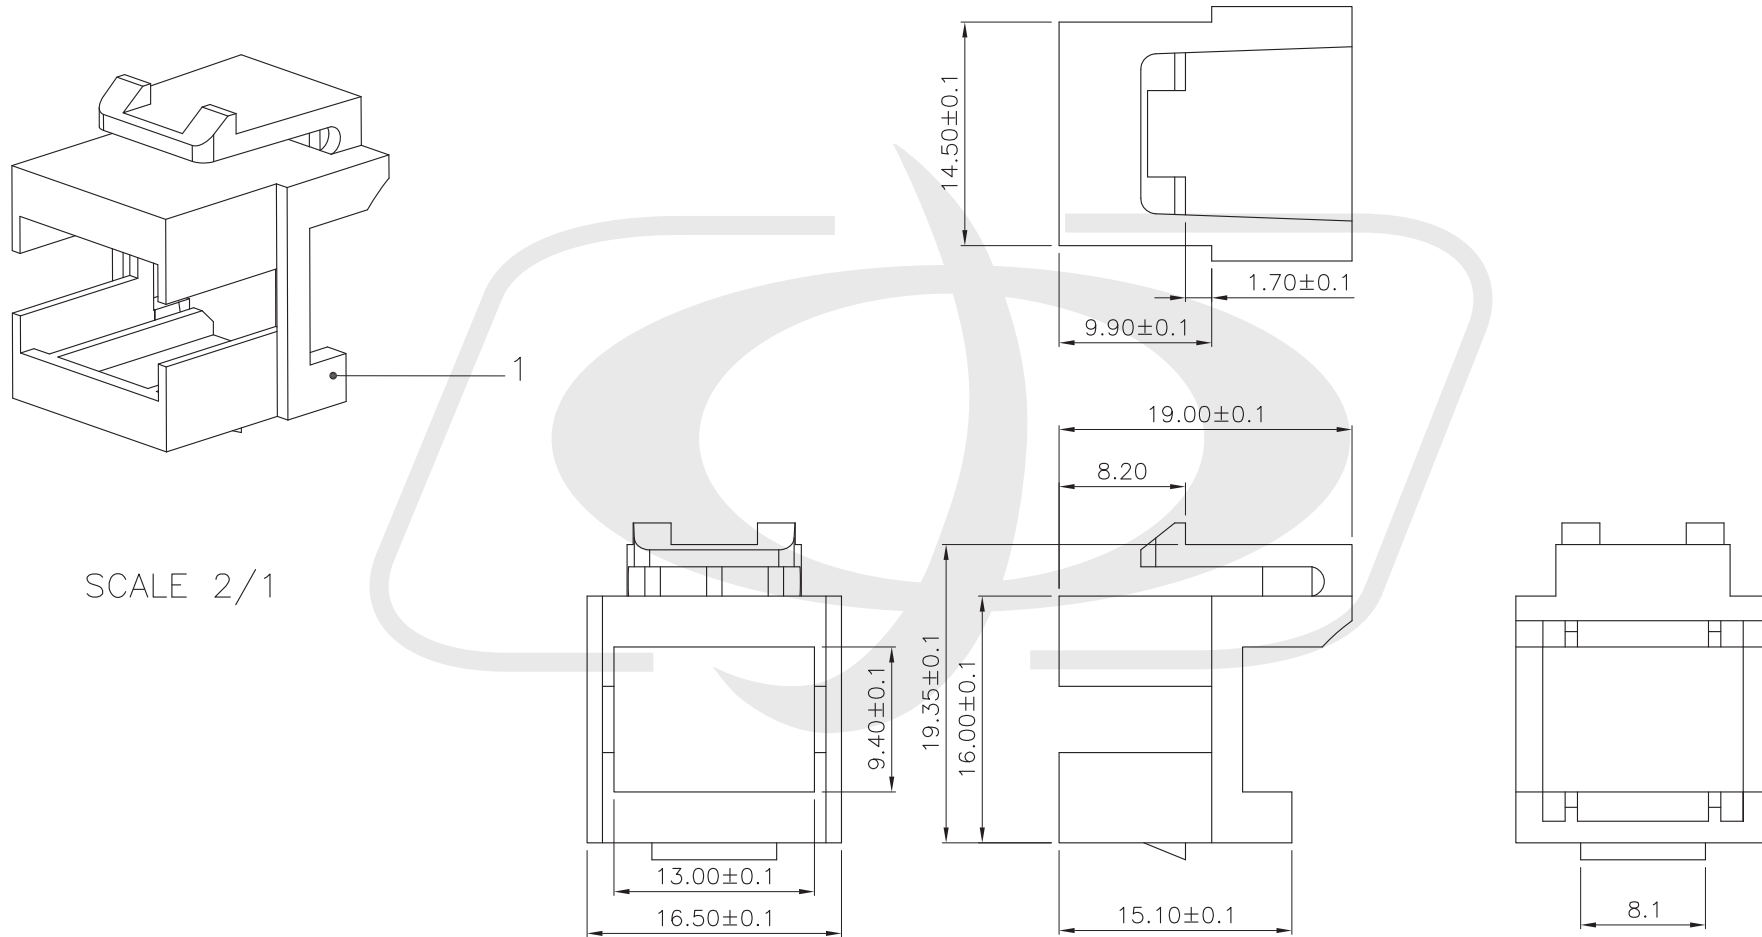

### **Built from components:**

PP-48KS-2U  
FO-AD208-PMR  
WP-IN-LCSC-BK

Specification :

Material :

1. Panel : SPCC, 1.5 mm thickness with Black color painted.
2. Insert : ABS, UL 94V-0.

SCALE 2/1

Specification :