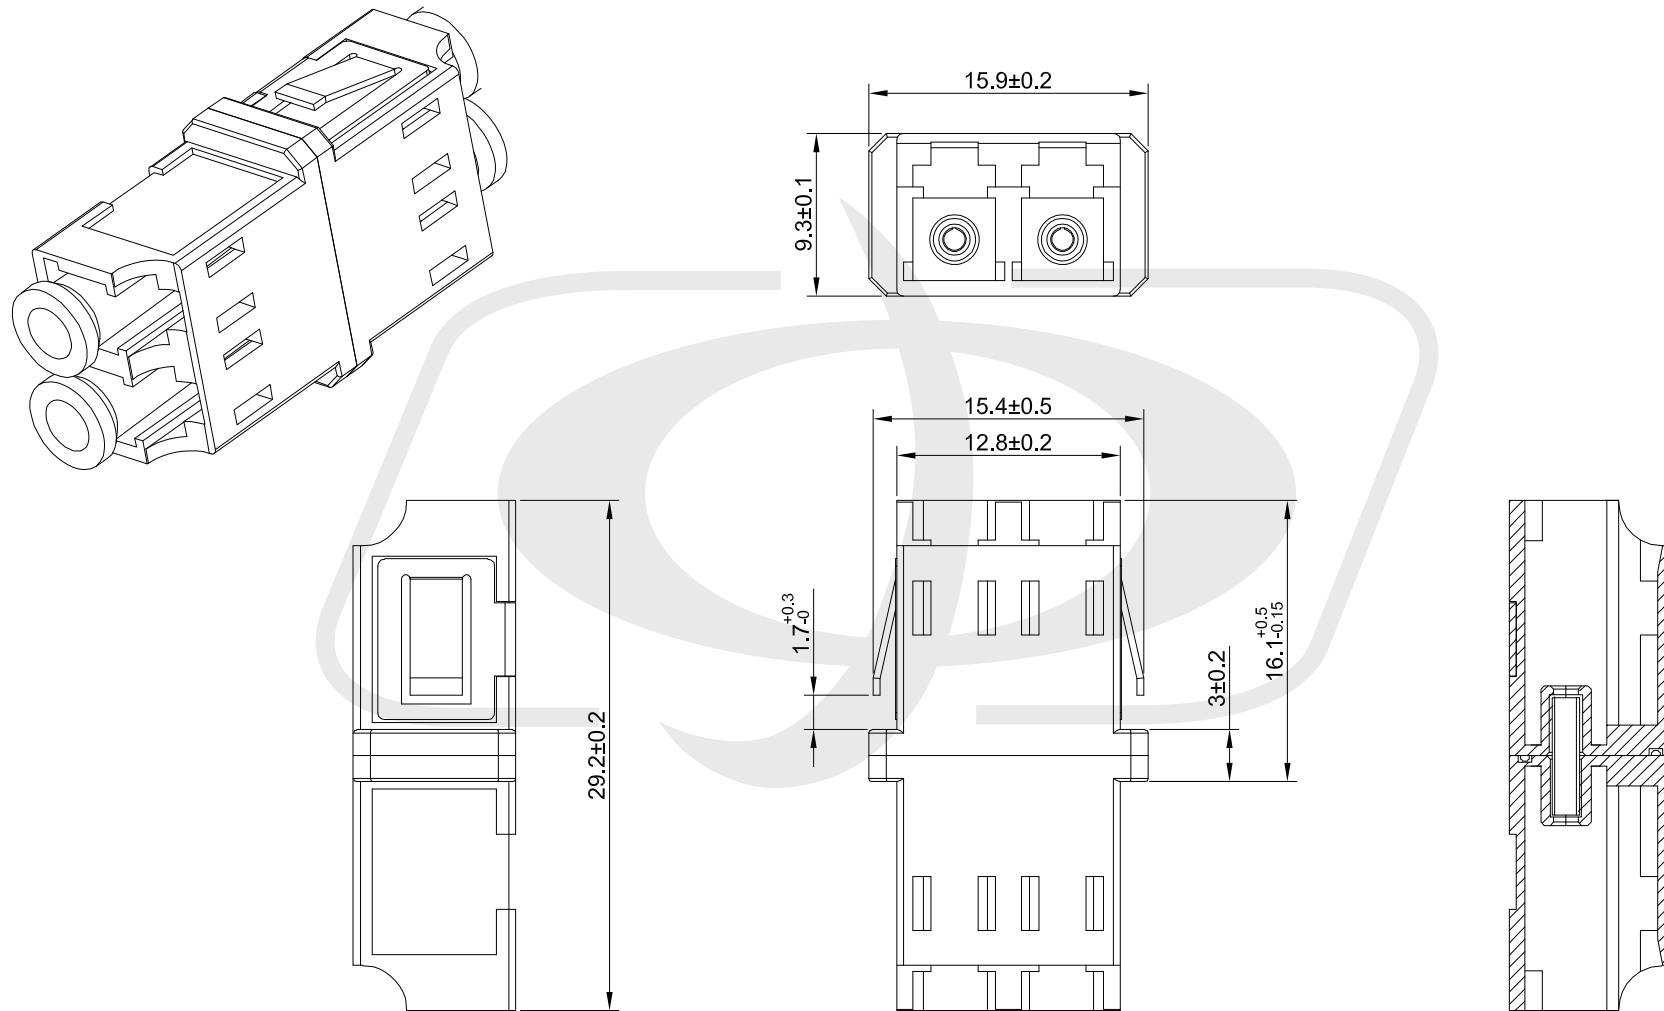

### **Built from components:**

PP-48KS-2U  
FO-AD208-PMR  
WP-IN-LCSC-BK

Specification :

Material :

1. Panel : SPCC, 1.5 mm thickness with Black color painted.
2. Insert : ABS, UL 94V-0.

SCALE 2/1

Specification :