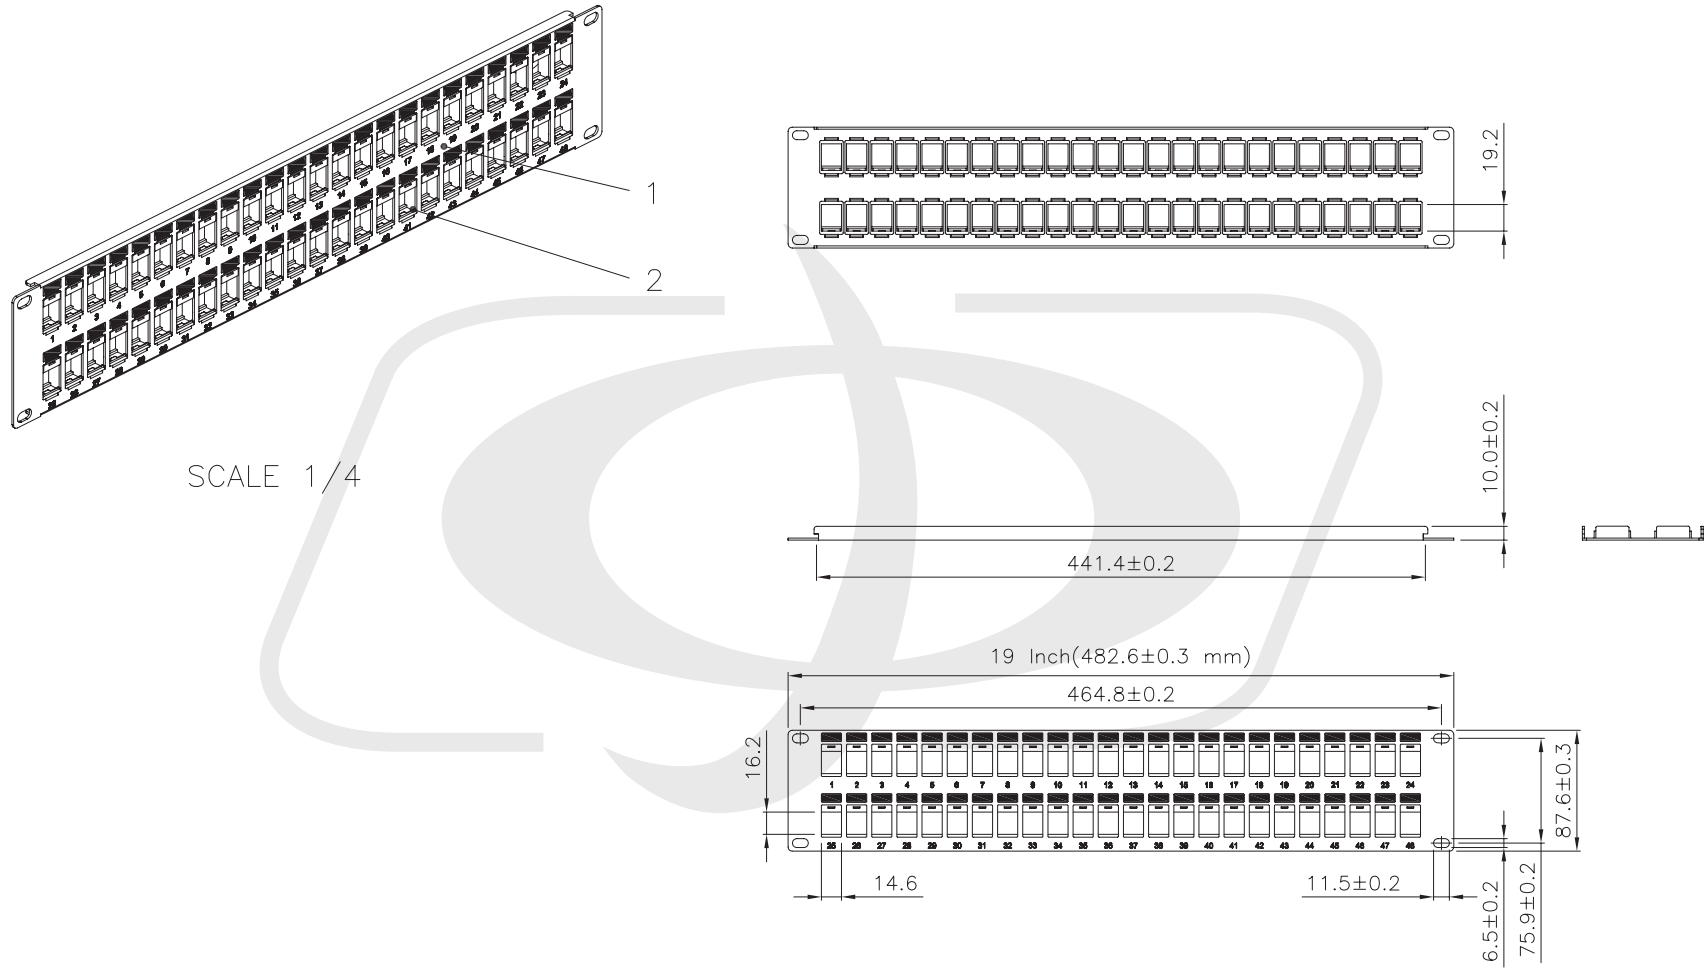

### **Built from components:**

PP-48KS-2U  
FO-AD208-PMR  
WP-IN-LCSC-BK

Specification :

Material :

1. Panel : SPCC, 1.5 mm thickness with Black color painted.
2. Insert : ABS, UL 94V-0.

SCALE 2/1

Specification :