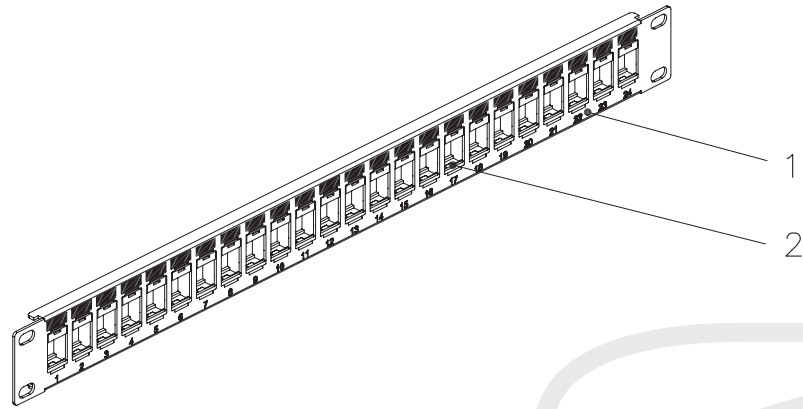

24 Port LC/LC Singlemode 9u Duplex Patch Panel - 19" Rackmount 1U

PP-FO208-24 - Specifications

Description

This 24 port patch panel comes loaded with 24 duplex LC 9 micron singlemode female to female couplers. It provides a quick and easy solution for patching terminated fiber cables. It is 1U in height and meant to be mounted on a 19" rack or cabinet.

Physical Characteristics

Color	Black
Material	Steel
Ports	24
Fiber Classification	9 micron Singlemode
Product Dimensions	19" W x 1.75" H [48 cm W x 4.45 cm H]
Rackmountable	Yes, 19" Rack or Cabinet

Connectors

Front	24 - LC/LC Singlemode Duplex Female
-------	-------------------------------------

Environmental

RoHS	Yes
------	-----

Packaging Information

Package Quantity	1
Product Weight	1.9 lbs [0.86 kg]

Built from components:

PP-24KS-1U
FO-AD208-PMR
WP-IN-LCSC-BK

24-port Keystone Patch Panel, 19 inch Rackmount 1U - Unloaded

PP-24KS-1U - Line Drawing

SCALE 1/4

Specification :

Material :

1. Panel : SPCC, 1.5 mm thickness with Black color painted.
2. Insert : ABS, UL 94V-0.