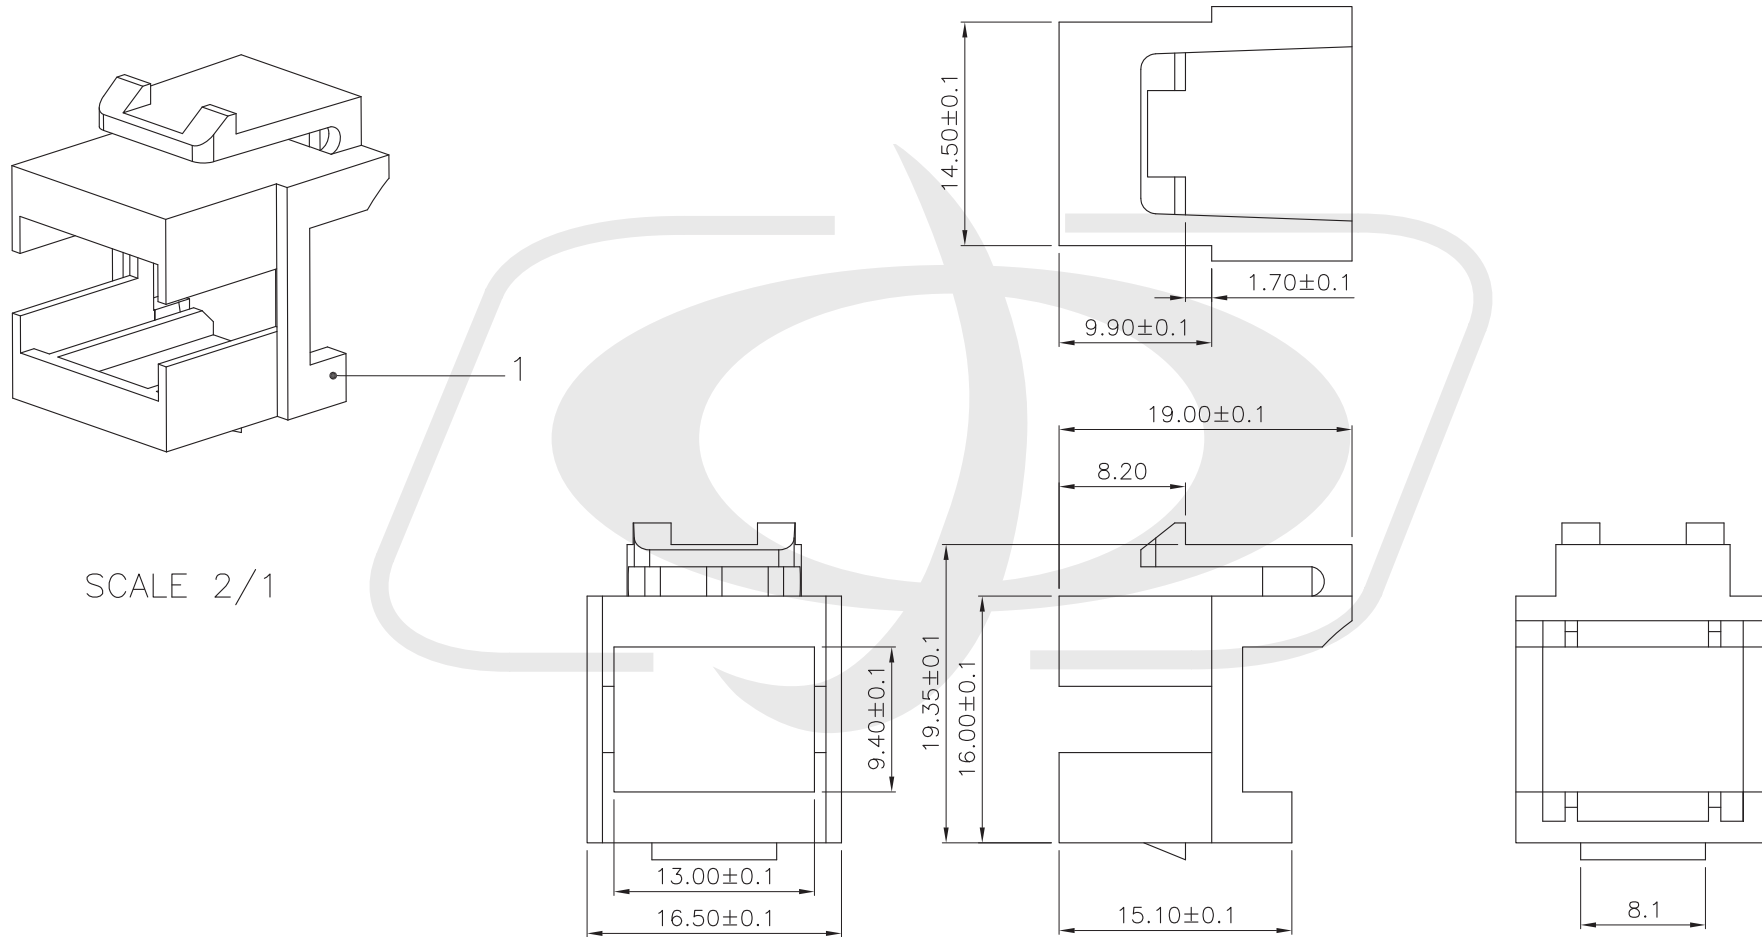

Physical Characteristics

Color	Black
Material	Steel
Ports	24
Fiber Classification	9 micron Singlemode
Product Dimensions	19" W x 1.75" H [48 cm W x 4.45 cm H]
Rackmountable	Yes, 19" Rack or Cabinet

Connectors

PP-24KS-1U
FO-AD208-PMR
WP-IN-LCSC-BK

24-port Keystone Patch Panel, 19 inch Rackmount 1U - Unloaded

PP-24KS-1U - Line Drawing

SCALE 1/4

Specification :

Material :

1. Panel : SPCC, 1.5 mm thickness with Black color painted.
2. Insert : ABS, UL 94V-0.

SCALE 2/1

Specification :

- Material :
1. Plastic : ABS, UL94V-0.