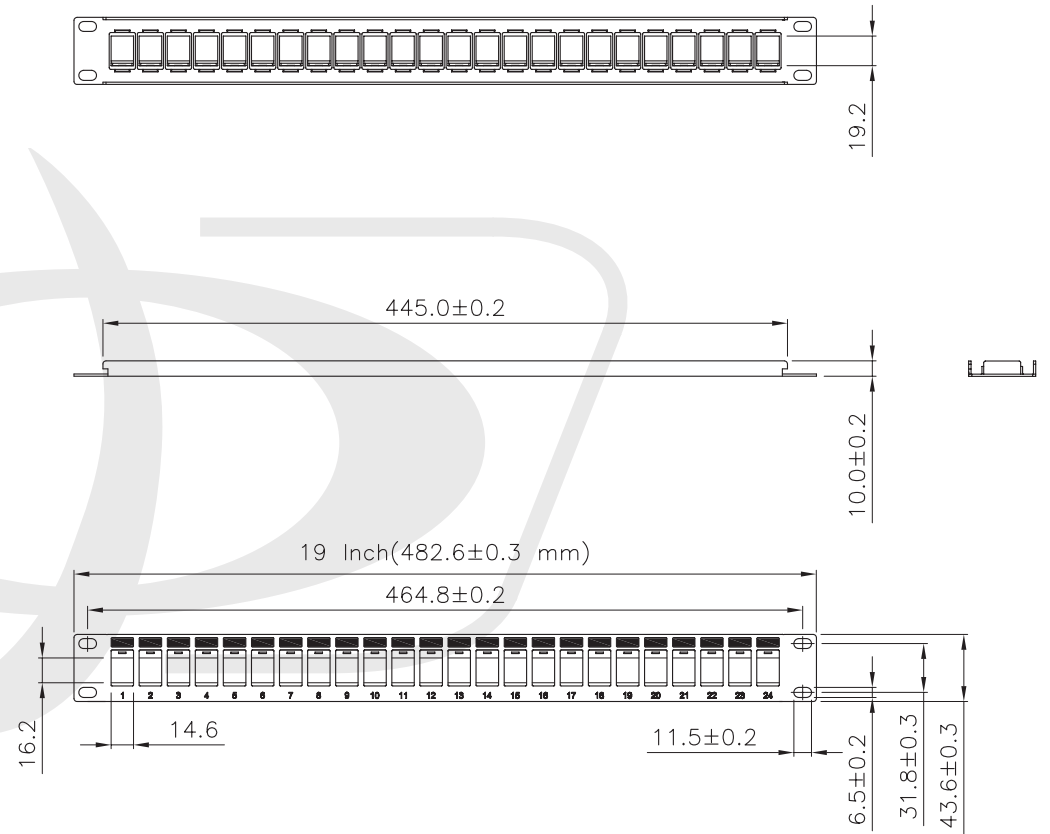

24 Port LC/LC Singlemode 9u Duplex Patch Panel - 19" Rackmount 1U

PP-FO208-24 - Specifications

Description

This 24 port patch panel comes loaded with 24 duplex LC 9 micron singlemode female to female couplers. It provides a quick and easy solution for patching terminated fiber cables. It is 1U in height and meant to be mounted on a 19" rack or cabinet.

Physical Characteristics

Color	Black
Material	Steel
Ports	24
Fiber Classification	9 micron Singlemode
Product Dimensions	19" W x 1.75" H [48 cm W x 4.45 cm H]
Rackmountable	Yes, 19" Rack or Cabinet

Connectors

PP-24KS-1U
FO-AD208-PMR
WP-IN-LCSC-BK

24-port Keystone Patch Panel, 19 inch Rackmount 1U - Unloaded

PP-24KS-1U - Line Drawing

SCALE 1/4

Specification :

Material :

1. Panel : SPCC, 1.5 mm thickness with Black color painted.
2. Insert : ABS, UL 94V-0.

SCALE 2/1

Specification :

- Material :
1. Plastic : ABS, UL94V-0.