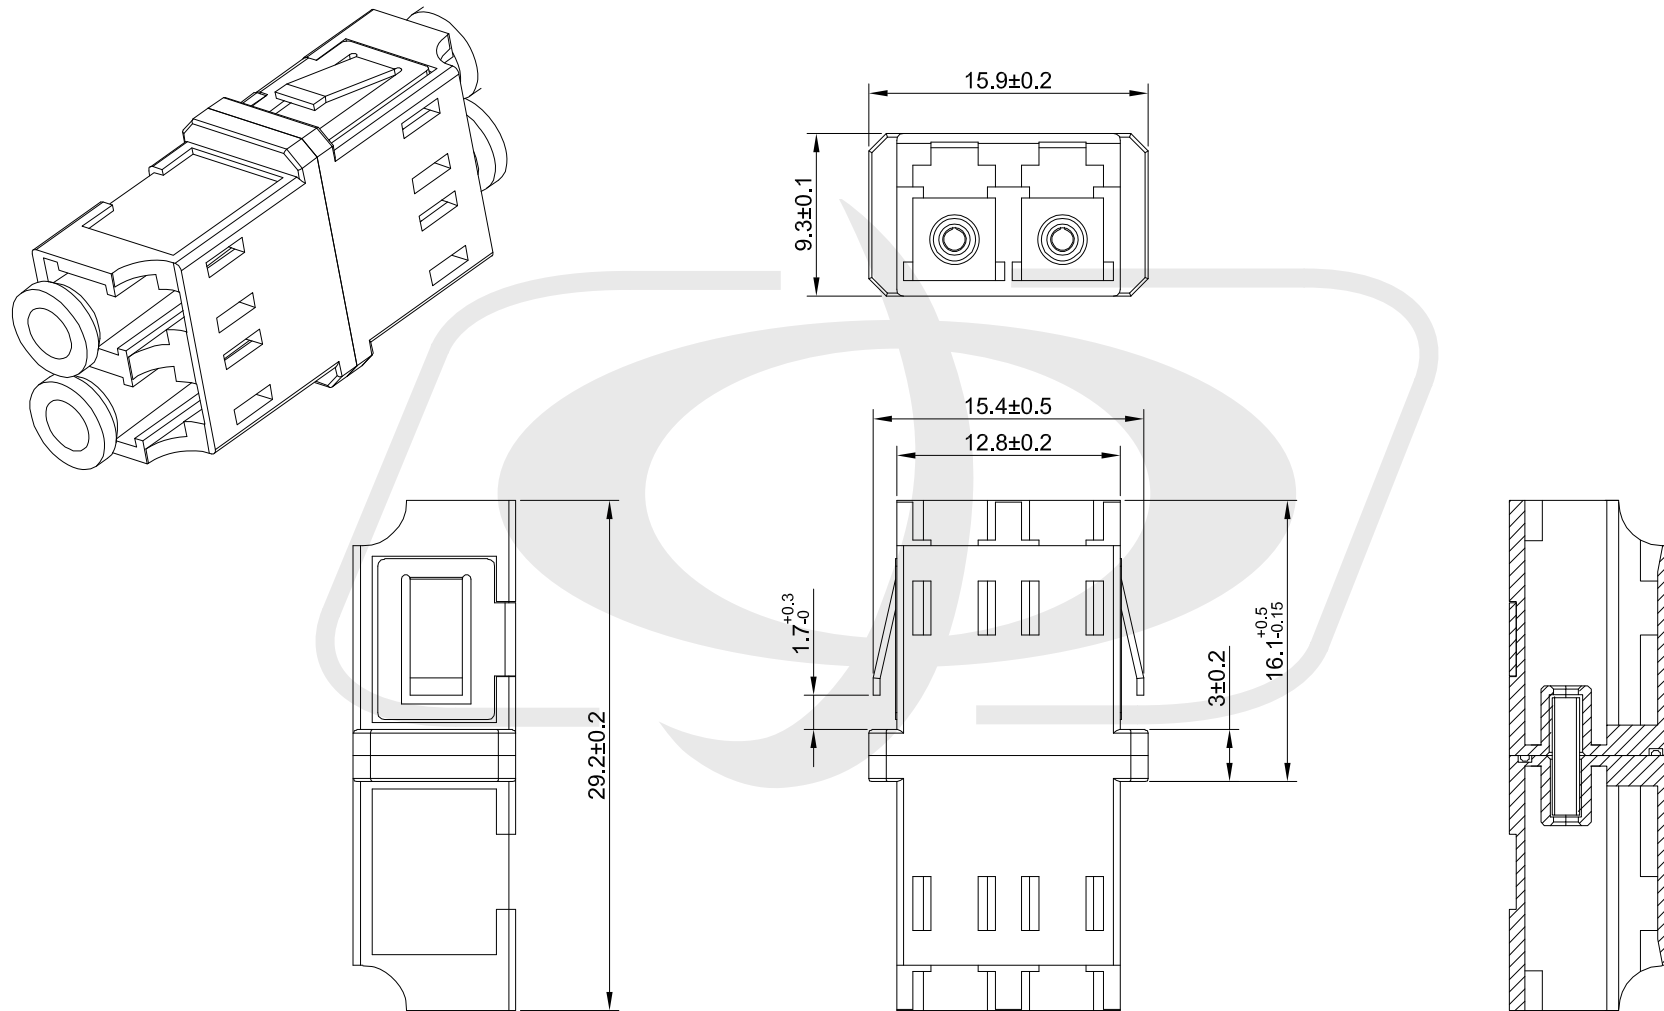

24 Port LC/LC Singlemode 9u Duplex Patch Panel - 19" Rackmount 1U

PP-FO208-24 - Specifications

Description

This 24 port patch panel comes loaded with 24 duplex LC 9 micron singlemode female to female couplers. It provides a quick and easy solution for patching terminated fiber cables. It is 1U in height and meant to be mounted on a 19" rack or cabinet.

Physical Characteristics

Color	Black
Material	Steel
Ports	24
Fiber Classification	9 micron Singlemode
Product Dimensions	19" W x 1.75" H [48 cm W x 4.45 cm H]
Rackmountable	Yes, 19" Rack or Cabinet

Connectors

PP-24KS-1U
FO-AD208-PMR
WP-IN-LCSC-BK

24-port Keystone Patch Panel, 19 inch Rackmount 1U - Unloaded

PP-24KS-1U - Line Drawing

SCALE 1/4

Specification :

Material :

1. Panel : SPCC, 1.5 mm thickness with Black color painted.
2. Insert : ABS, UL 94V-0.

SCALE 2/1

Specification :

- Material :
1. Plastic : ABS, UL94V-0.