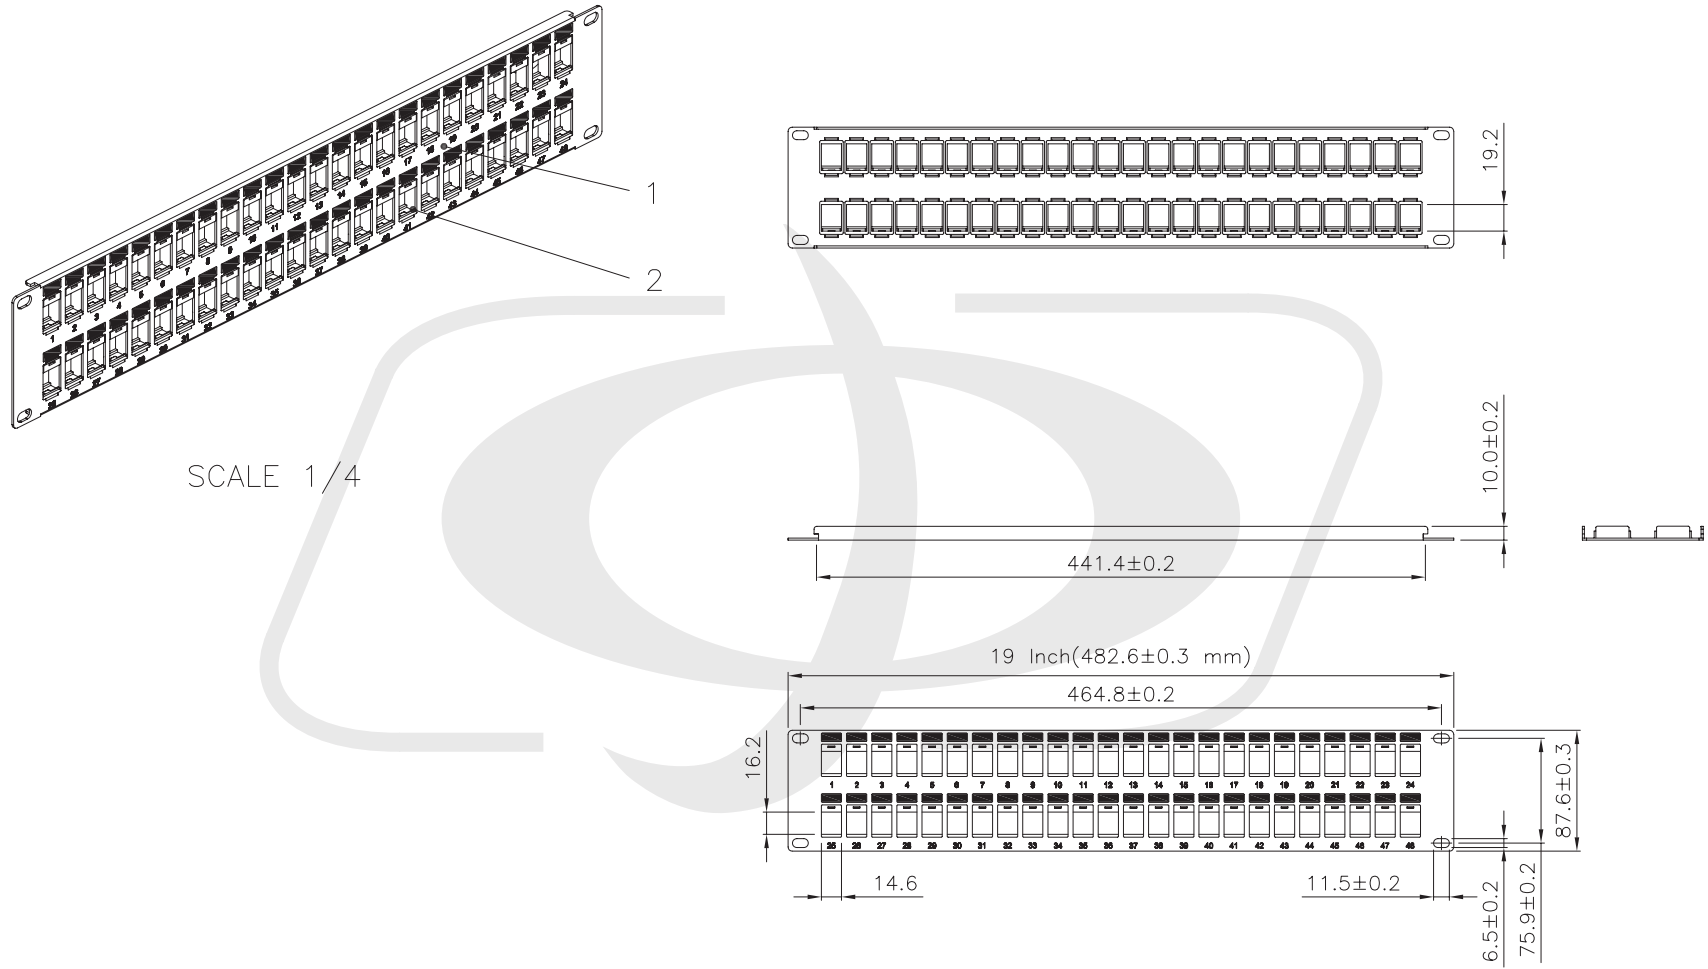

48 Port LC/LC Multimode 62.5u Duplex Patch Panel - 19" Rackmount 2U

PP-FO108-48 - Specifications

Description

This 48 port patch panel comes loaded with 48 duplex LC 62.5 micron multimode female to female couplers. It provides a quick and easy solution for patching terminated fiber cables. It is 2U in height and meant to be mounted on a 19" rack or cabinet.

Physical Characteristics

Color	Black
Material	Steel
Ports	48
Fiber Classification	OM1
Product Dimensions	19 inch x 3.5 inch [48 cm x 8.9 cm]
Rackmountable	Yes, 19" Rack or Cabinet

Connectors

Front 48 - LC/LC Multimode duplex Female

Environmental

RoHS Yes

Packaging Information

Package Quantity 1
Product Weight 2.3 lbs [1.04 kg]

Built from components:

PP-48KS-2U
FO-AD108-PMR
WP-IN-LCSC-BK

Specification :

Material :

1. Panel : SPCC, 1.5 mm thickness with Black color painted.
2. Insert : ABS, UL 94V-0.

SCALE 2/1

Specification :

- Material :
1. Plastic : ABS, UL94V-0.