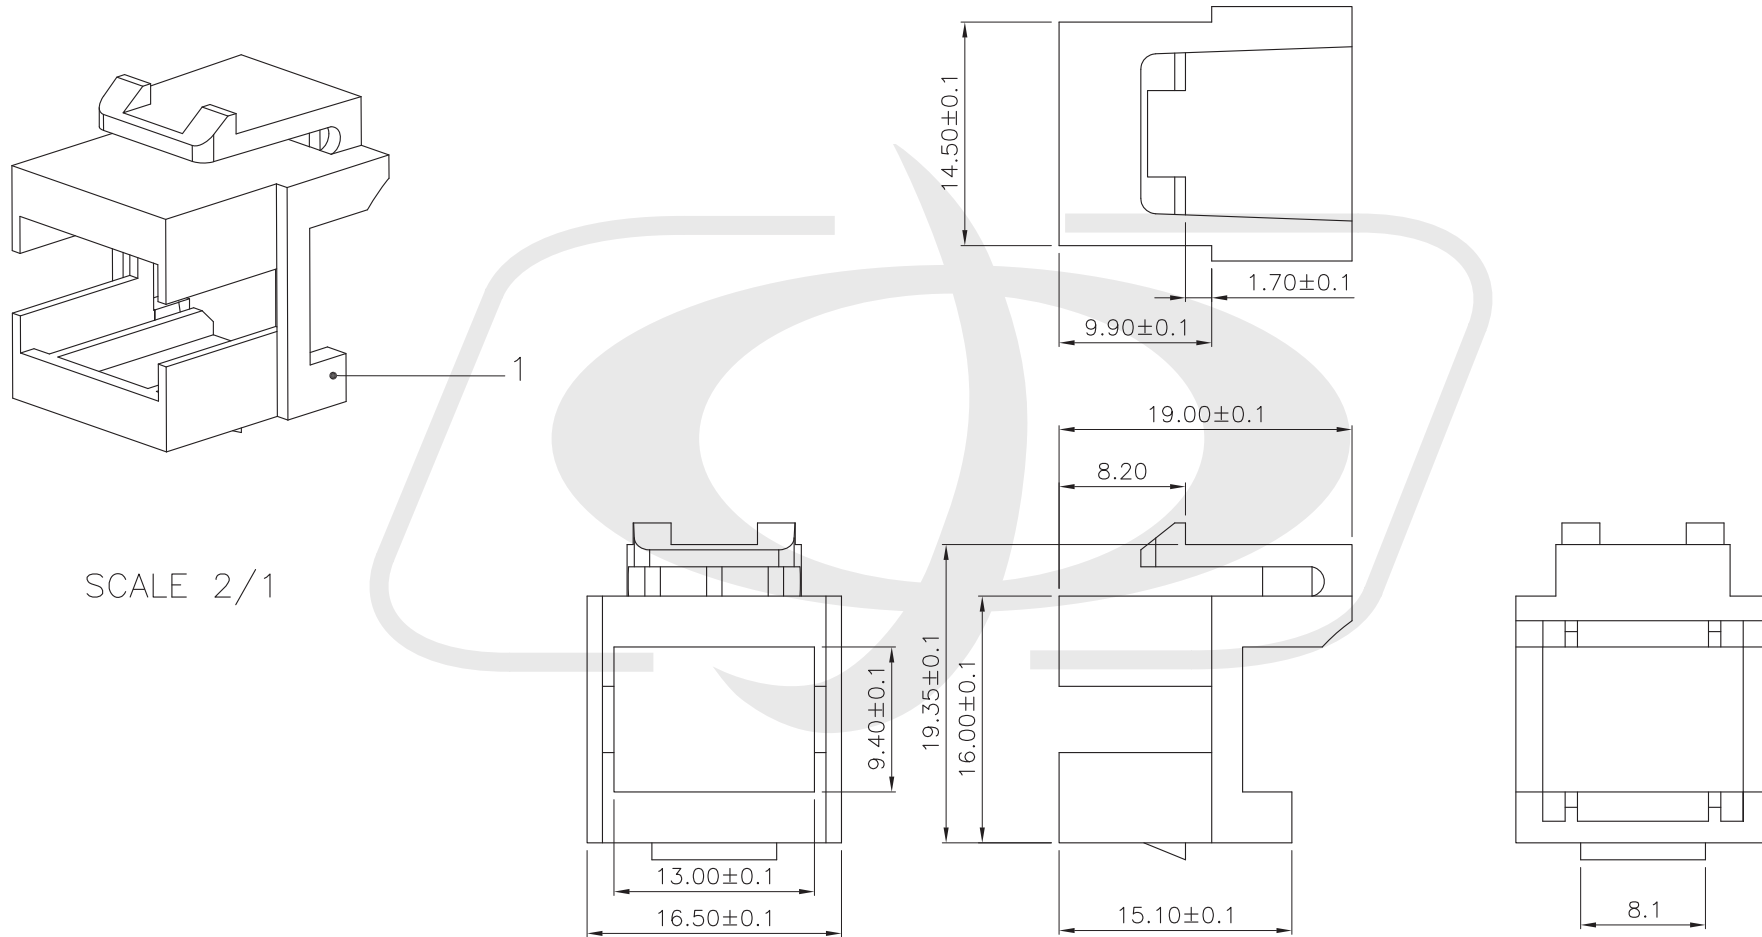

48 Port LC/LC Multimode 62.5u Duplex Patch Panel - 19" Rackmount 2U

PP-FO108-48 - Specifications

Description

This 48 port patch panel comes loaded with 48 duplex LC 62.5 micron multimode female to female couplers. It provides a quick and easy solution for patching terminated fiber cables. It is 2U in height and meant to be mounted on a 19" rack or cabinet.

Physical Characteristics

Color	Black
Material	Steel
Ports	48
Fiber Classification	OM1
Product Dimensions	19 inch x 3.5 inch [48 cm x 8.9 cm]
Rackmountable	Yes, 19" Rack or Cabinet

Connectors

Front 48 - LC/LC Multimode duplex Female

Environmental

RoHS Yes

Packaging Information

Package Quantity 1
Product Weight 2.3 lbs [1.04 kg]

Built from components:

PP-48KS-2U
FO-AD108-PMR
WP-IN-LCSC-BK

Specification :

Material :

1. Panel : SPCC, 1.5 mm thickness with Black color painted.
2. Insert : ABS, UL 94V-0.

SCALE 2/1

Specification :

- Material :
1. Plastic : ABS, UL94V-0.