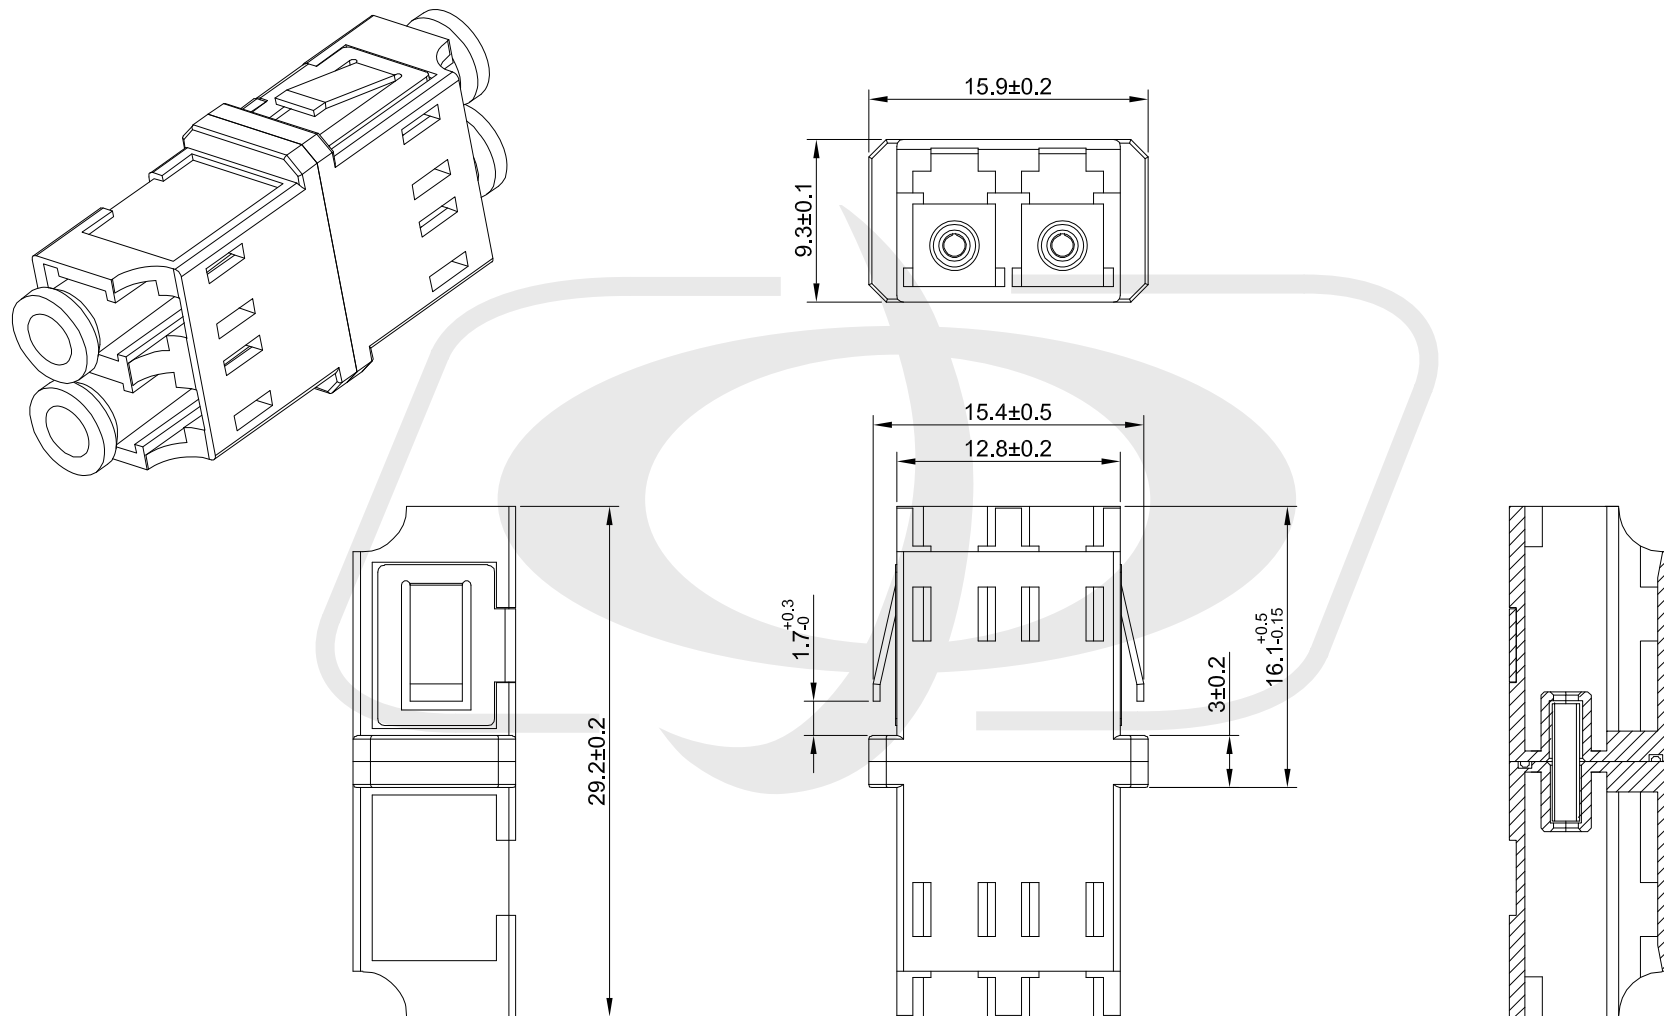

48 Port LC/LC Multimode 62.5u Duplex Patch Panel - 19" Rackmount 2U

PP-FO108-48 - Specifications

Description

This 48 port patch panel comes loaded with 48 duplex LC 62.5 micron multimode female to female couplers. It provides a quick and easy solution for patching terminated fiber cables. It is 2U in height and meant to be mounted on a 19" rack or cabinet.

Physical Characteristics

Color	Black
Material	Steel
Ports	48
Fiber Classification	OM1
Product Dimensions	19 inch x 3.5 inch [48 cm x 8.9 cm]
Rackmountable	Yes, 19" Rack or Cabinet

Connectors

Front 48 - LC/LC Multimode duplex Female

Environmental

RoHS Yes

Packaging Information

Package Quantity 1
Product Weight 2.3 lbs [1.04 kg]

Built from components:

PP-48KS-2U
FO-AD108-PMR
WP-IN-LCSC-BK

Specification :

Material :

1. Panel : SPCC, 1.5 mm thickness with Black color painted.
2. Insert : ABS, UL 94V-0.

SCALE 2/1

Specification :

- Material :
1. Plastic : ABS, UL94V-0.