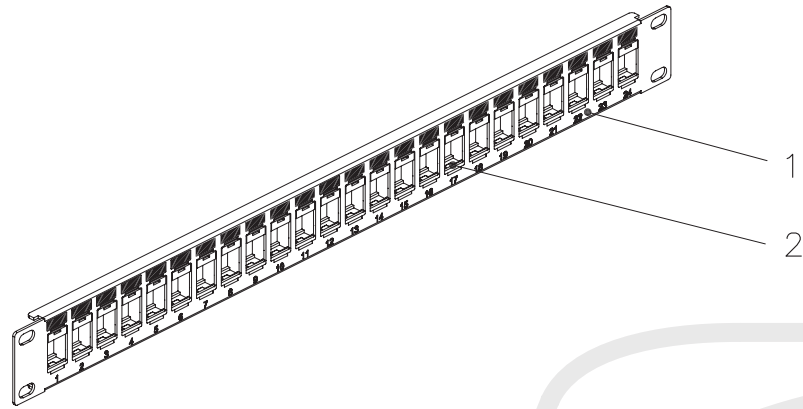

24 Port LC/LC Multimode 62.5u Duplex Patch Panel - 19" Rackmount 1U

PP-FO108-24 - Specifications

Description

This 24 port patch panel comes loaded with 24 duplex LC 62.5 micron multimode female to female couplers. It provides a quick and easy solution for patching terminated fiber cables. It is 1U in height and meant to be mounted on a 19" rack or cabinet.

Physical Characteristics

Color	Black
Material	Steel
Ports	24
Fiber Classification	OM1
Product Dimensions	19 inch x 1.75 inch [48 cm x 4.45 cm]
Rackmountable	Yes, 19" Rack or Cabinet

Connectors

Front	24 - LC/LC Multimode duplex Female
-------	------------------------------------

Environmental

RoHS	Yes
------	-----

Packaging Information

Package Quantity	1
Product Weight	1.9 lbs [0.86 kg]

Built from components:

PP-24KS-1U
FO-AD108-PMR
WP-IN-LCSC-BK

SCALE 1/4

Specification :

Material :

1. Panel : SPCC, 1.5 mm thickness with Black color painted.
2. Insert : ABS, UL 94V-0.

SCALE 2/1

Specification :

- Material :
1. Plastic : ABS, UL94V-0.