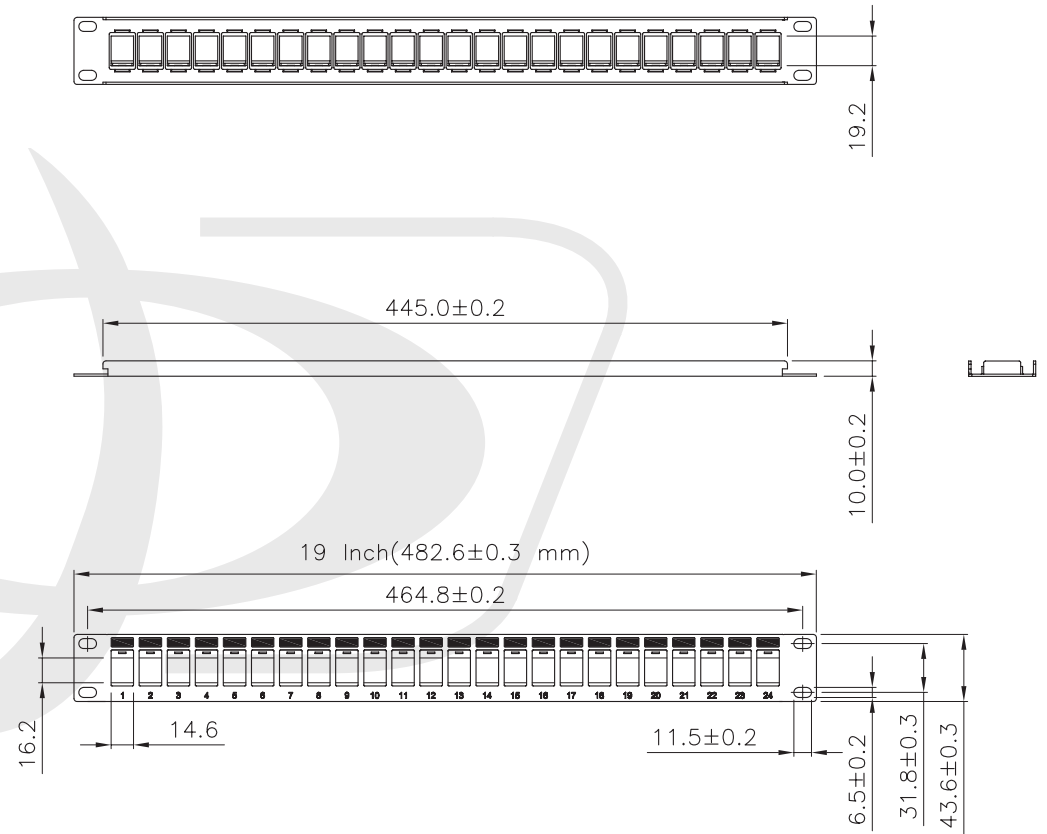

24 Port LC/LC Multimode 62.5u Duplex Patch Panel - 19" Rackmount 1U

PP-FO108-24 - Specifications

Description

This 24 port patch panel comes loaded with 24 duplex LC 62.5 micron multimode female to female couplers. It provides a quick and easy solution for patching terminated fiber cables. It is 1U in height and meant to be mounted on a 19" rack or cabinet.

Physical Characteristics

Color	Black
Material	Steel
Ports	24
Fiber Classification	OM1
Product Dimensions	19 inch x 1.75 inch [48 cm x 4.45 cm]
Rackmountable	Yes, 19" Rack or Cabinet

Connectors

Front	24 - LC/LC Multimode duplex Female
-------	------------------------------------

Environmental

RoHS	Yes
------	-----

Packaging Information

Package Quantity	1
Product Weight	1.9 lbs [0.86 kg]

Built from components:

PP-24KS-1U
FO-AD108-PMR
WP-IN-LCSC-BK

SCALE 1/4

Specification :

Material :

1. Panel : SPCC, 1.5 mm thickness with Black color painted.
2. Insert : ABS, UL 94V-0.

SCALE 2/1

Specification :

- Material :
1. Plastic : ABS, UL94V-0.