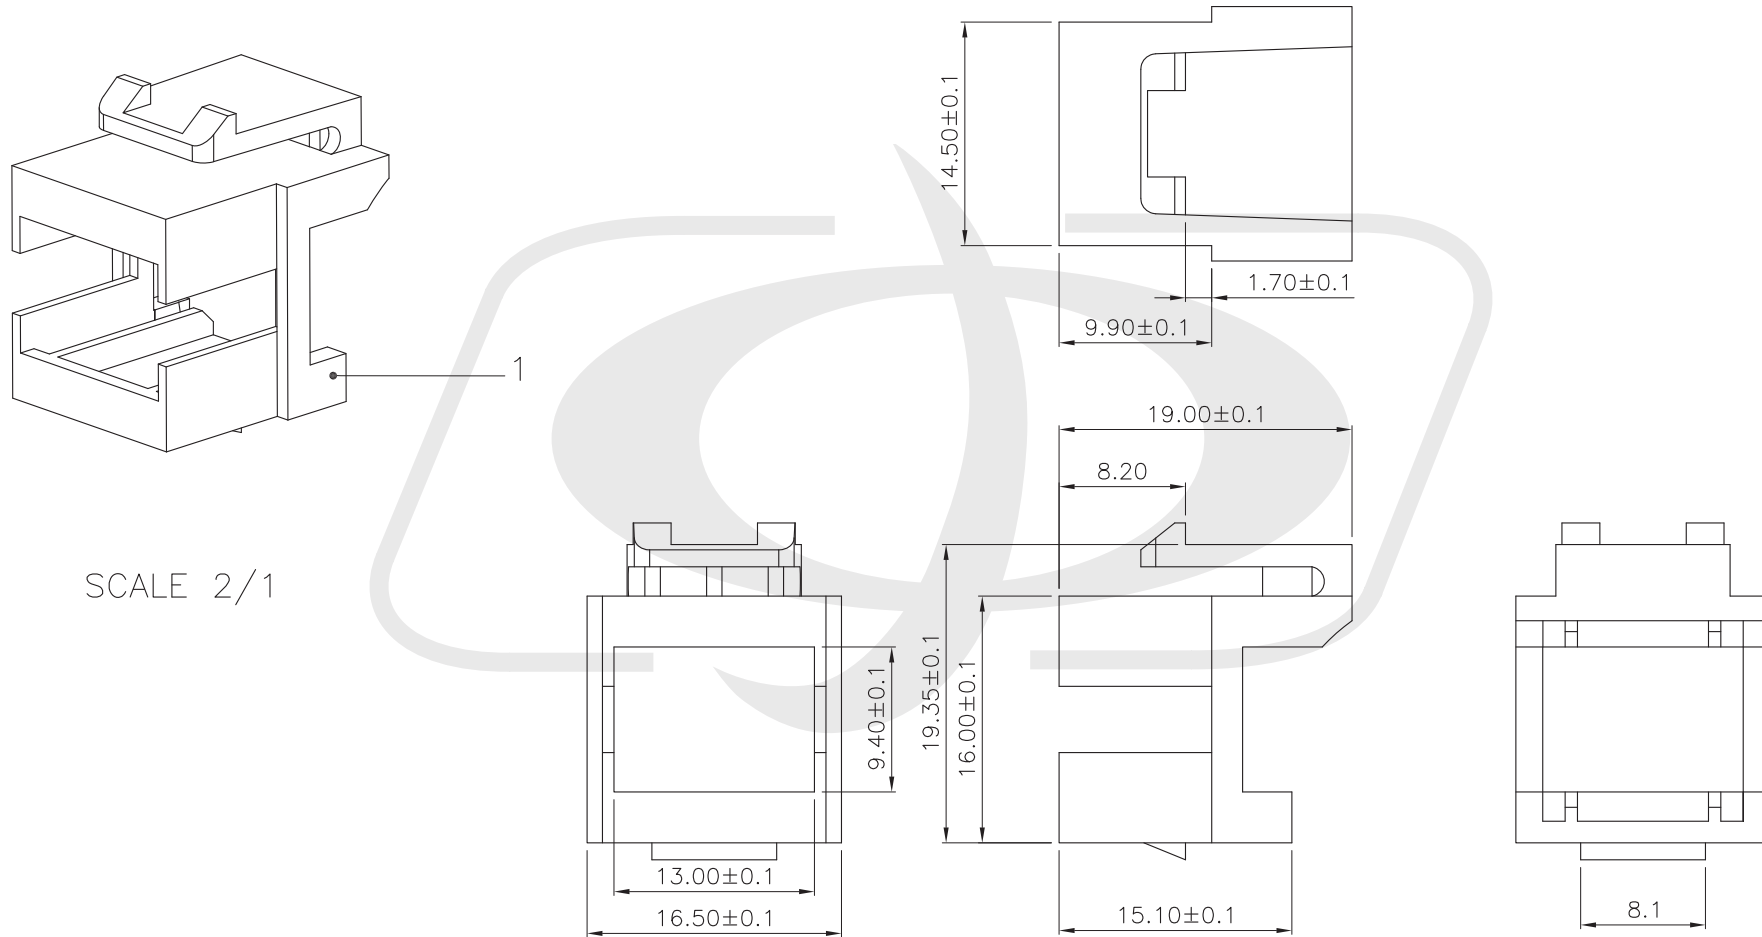

24 Port LC/LC Multimode 62.5u Duplex Patch Panel - 19" Rackmount 1U

PP-FO108-24 - Specifications

Description

This 24 port patch panel comes loaded with 24 duplex LC 62.5 micron multimode female to female couplers. It provides a quick and easy solution for patching terminated fiber cables. It is 1U in height and meant to be mounted on a 19" rack or cabinet.

Physical Characteristics

Color	Black
Material	Steel
Ports	24
Fiber Classification	OM1
Product Dimensions	19 inch x 1.75 inch [48 cm x 4.45 cm]
Rackmountable	Yes, 19" Rack or Cabinet

Connectors

Front	24 - LC/LC Multimode duplex Female
-------	------------------------------------

Environmental

RoHS	Yes
------	-----

Packaging Information

Package Quantity	1
Product Weight	1.9 lbs [0.86 kg]

Built from components:

PP-24KS-1U
FO-AD108-PMR
WP-IN-LCSC-BK

SCALE 1/4

Specification :

Material :

1. Panel : SPCC, 1.5 mm thickness with Black color painted.
2. Insert : ABS, UL 94V-0.

SCALE 2/1

Specification :

- Material :
1. Plastic : ABS, UL94V-0.