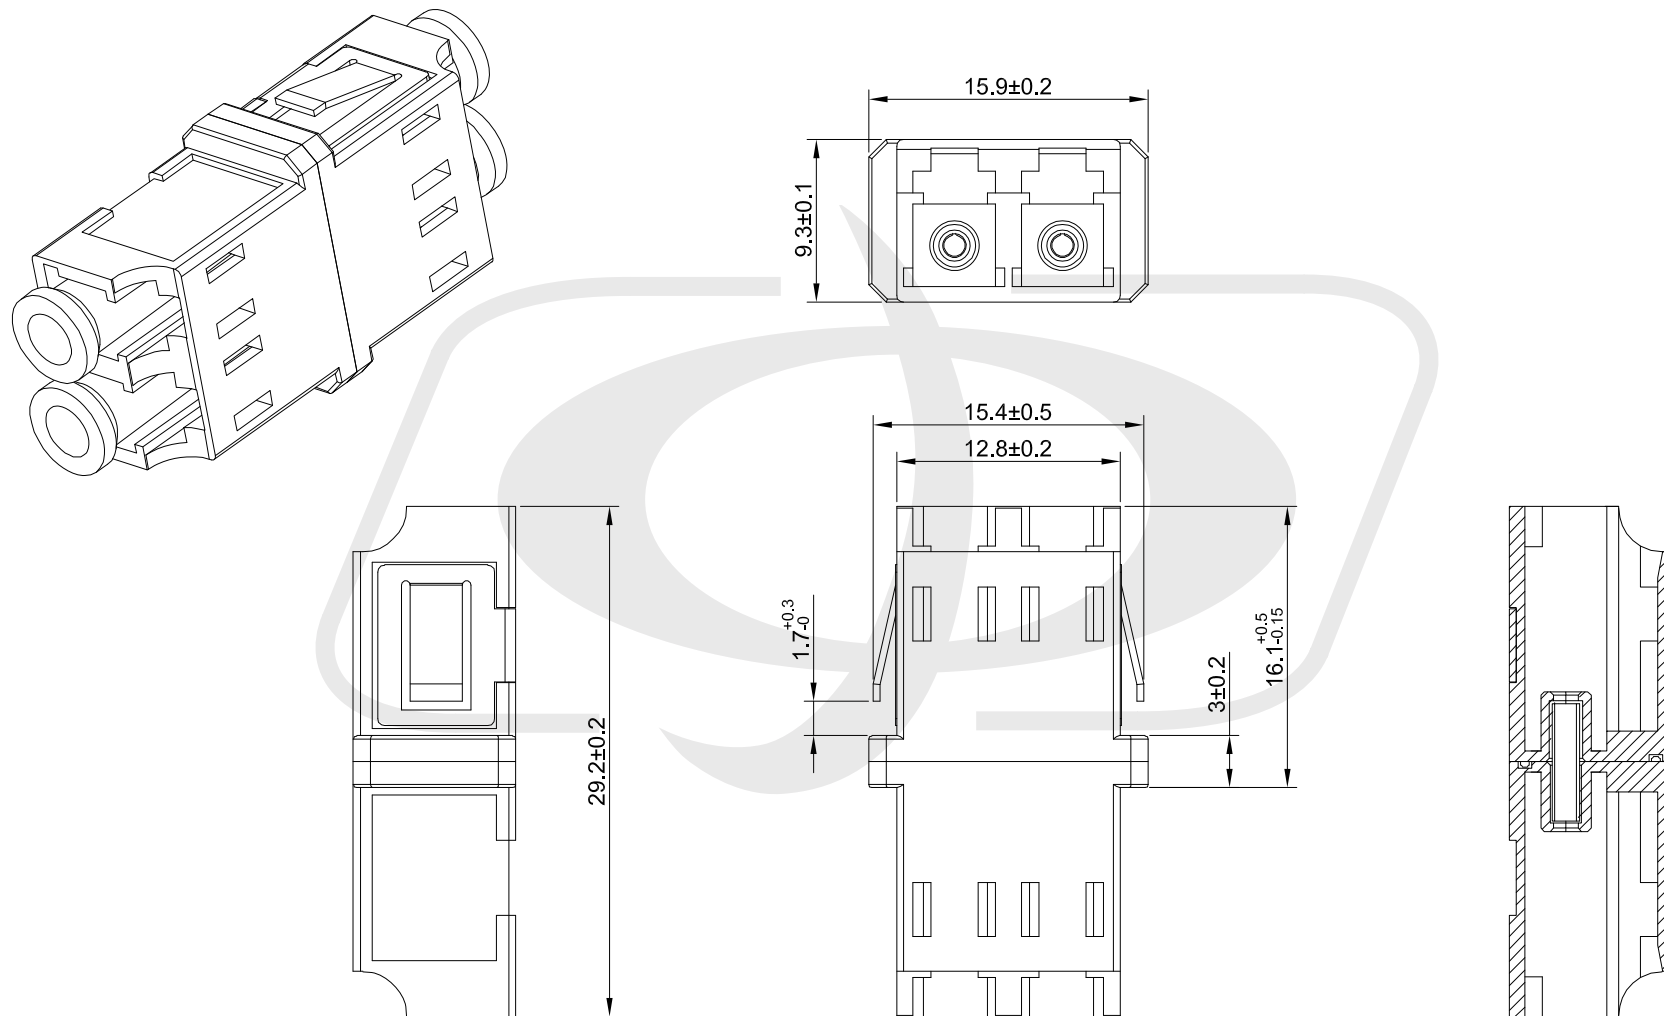

24 Port LC/LC Multimode 62.5u Duplex Patch Panel - 19" Rackmount 1U

PP-FO108-24 - Specifications

Description

This 24 port patch panel comes loaded with 24 duplex LC 62.5 micron multimode female to female couplers. It provides a quick and easy solution for patching terminated fiber cables. It is 1U in height and meant to be mounted on a 19" rack or cabinet.

Physical Characteristics

Color	Black
Material	Steel
Ports	24
Fiber Classification	OM1
Product Dimensions	19 inch x 1.75 inch [48 cm x 4.45 cm]
Rackmountable	Yes, 19" Rack or Cabinet

Connectors

Front	24 - LC/LC Multimode duplex Female
-------	------------------------------------

Environmental

RoHS	Yes
------	-----

Packaging Information

Package Quantity	1
Product Weight	1.9 lbs [0.86 kg]

Built from components:

PP-24KS-1U
FO-AD108-PMR
WP-IN-LCSC-BK

SCALE 1/4

Specification :

Material :

1. Panel : SPCC, 1.5 mm thickness with Black color painted.
2. Insert : ABS, UL 94V-0.

SCALE 2/1

Specification :

- Material :
1. Plastic : ABS, UL94V-0.