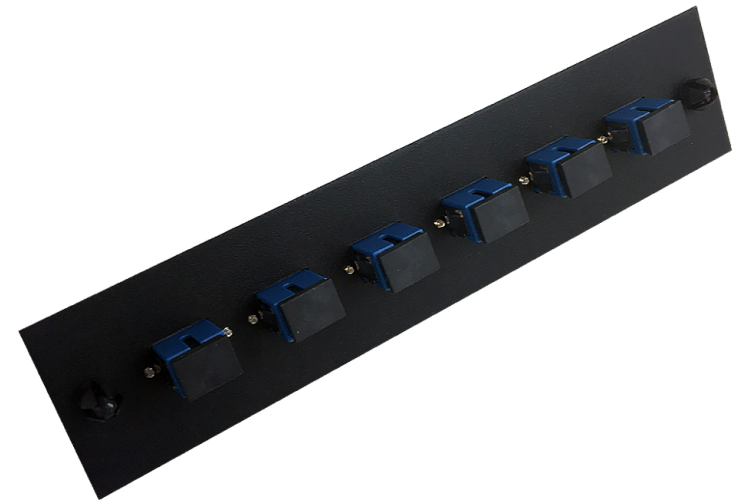

Loaded Adapter Panel with 6x Simplex SC/UPC Singlemode - Black

This fiber optic adapter panel comes loaded with 6 simplex SC singlemode female to female couplers. It is designed to fit our 19 inch fiber optic rackmount FDU patch panels.

Physical Characteristics

Color	Black
Finish	Powder Coated
Material	Steel
Adapter Material	Plastic with Ceramic Sleeve
Adapter Color	Blue
Material Thickness	1.6 mm
Dimensions	180mm x 40mm

Connectors

Front	6 - Simplex SC/UPC Singlemode Female
Back	6 - Simplex SC/UPC Singlemode Female

Packaging Information

Package Quantity	1
Product Weight	0.22 lbs [0.1kg]

Name	Loaded Adapter Panel with 6x Simplex SC/UPC Singlemode - Black
P/N	PP-FA604-6BK