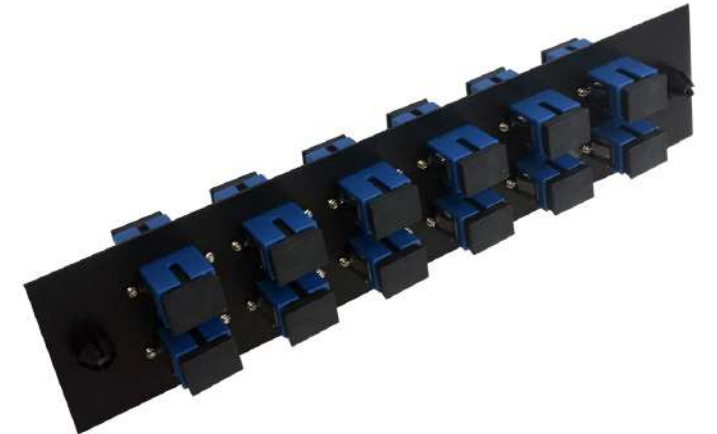

Loaded Adapter Panel with 12x Simplex SC/UPC Singlemode - Black

This fiber optic adapter panel comes loaded with 12 simplex SC singlemode female to female couplers. It is designed to fit our 19 inch fiber optic rackmount FDU patch panels.

Physical Characteristics

Color	Black
Finish	Powder Coated
Material	Steel
Adapter Material	Plastic with Ceramic Sleeve
Adapter Color	Blue
Material Thickness	1.6 mm
Dimensions	180mm x 40mm

Connector(s)

Front	12 - Simplex SC/UPC Singlemode Female
Back	12 - Simplex SC/UPC Singlemode Female

Packaging Information

Package Quantity	1
Product Weight	0.22 lbs [0.1kg]

Name	Loaded Adapter Panel with 12x Simplex SC/UPC Singlemode - Black
P/N	PP-FA604-12BK