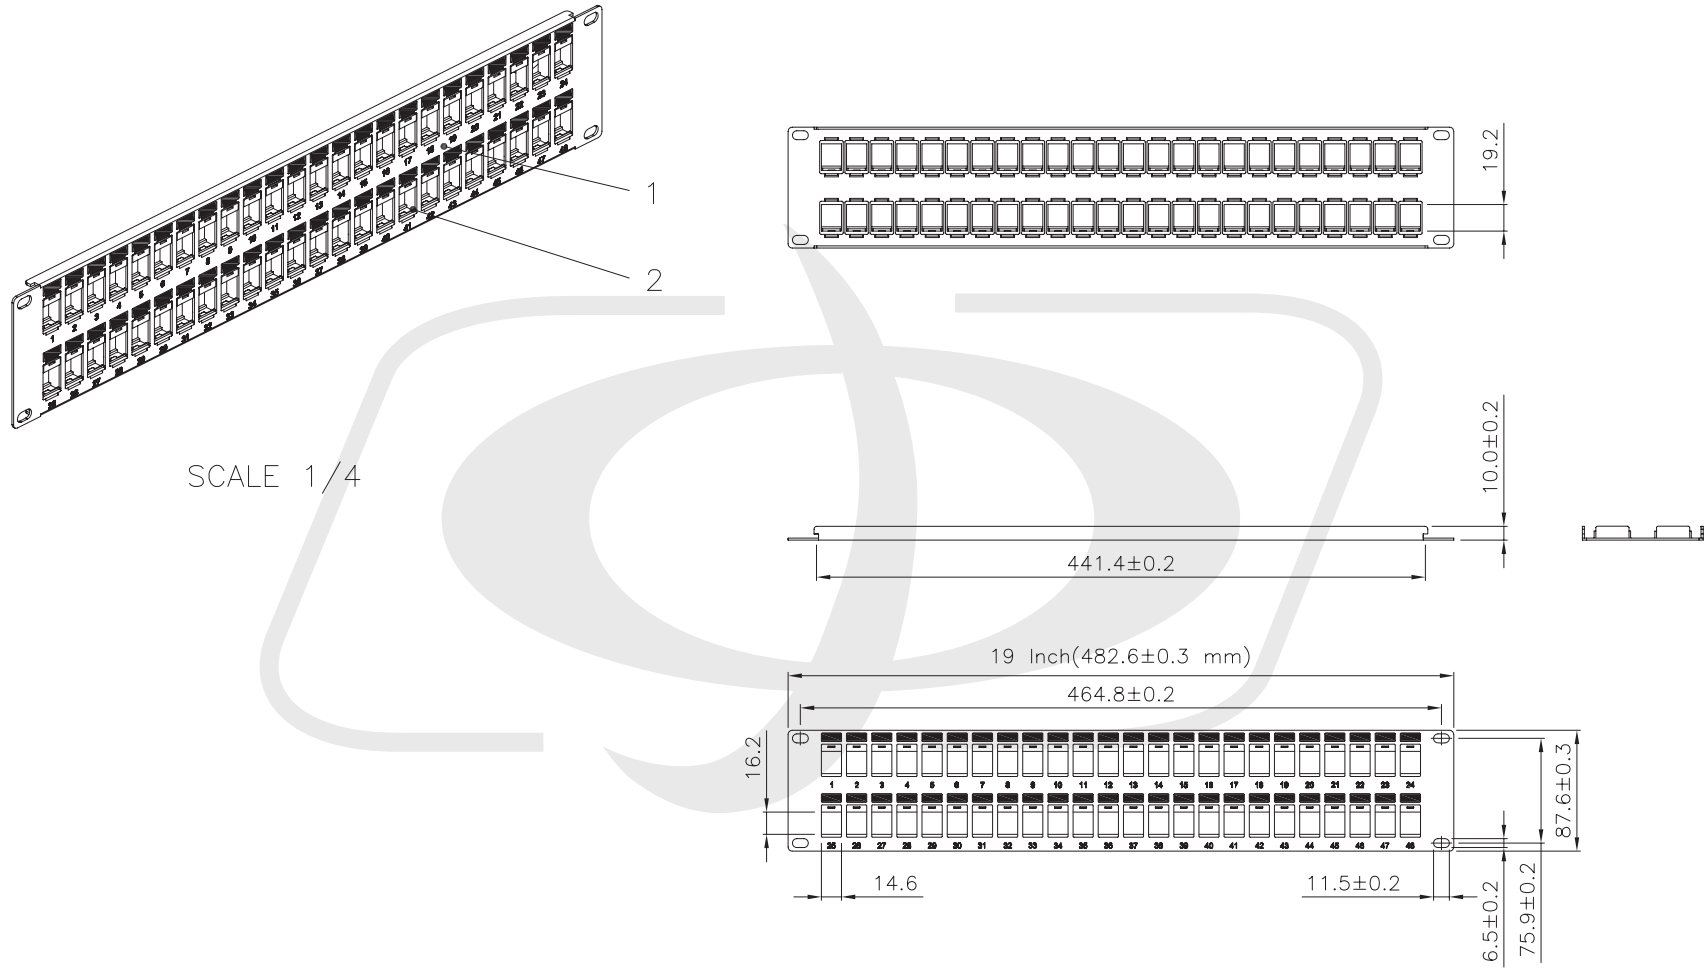

Specification :

Material :

1. Panel : SPCC, 1.5 mm thickness with Black color painted.
2. Insert : ABS, UL 94V-0.