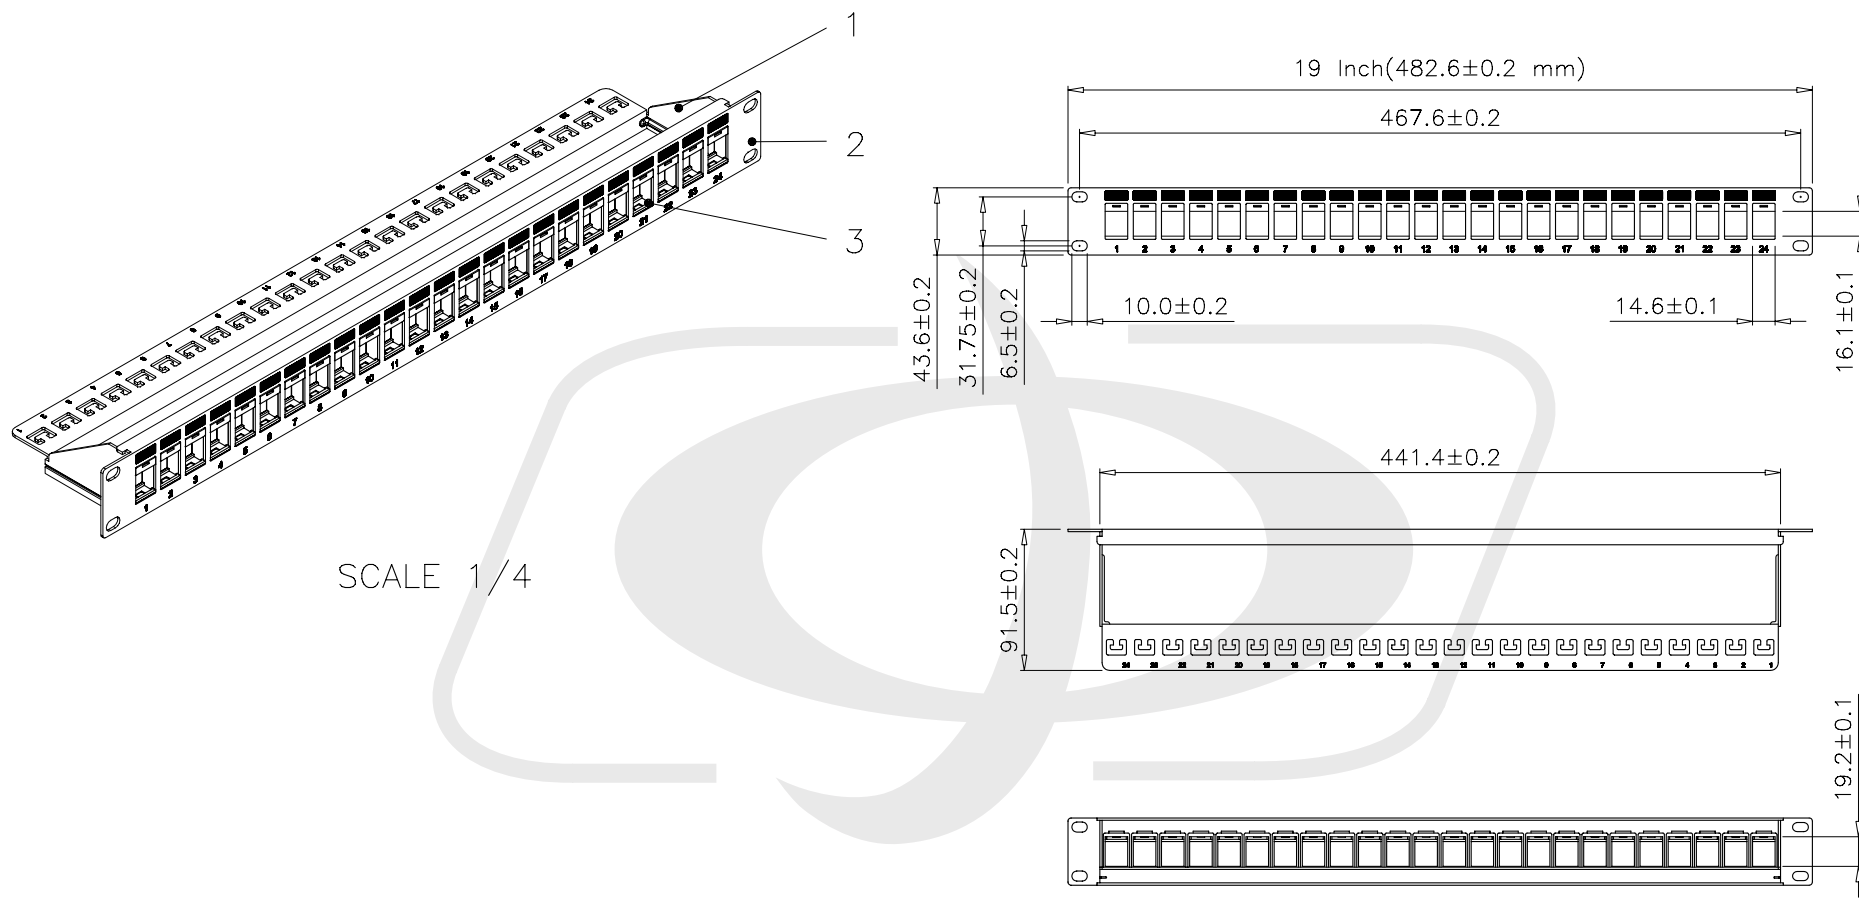

Description

This 24 port patch panel comes unloaded and is 1U in height. It can be fitted with standard networking and audio/video keystone inserts and is meant to be mounted on a 19 inch rack or cabinet. It gives you the flexibility to customize the panel to your specific installation requirements. It also comes built in with cable management.

Physical Characteristics

Color	Black
Material	Steel
Connector Type	Standard Keystone
Ports	24
Shielded	No
Product Dimensions	19 inch W x 1.75 inch H [48 cm W x 4.45 cm H]
Rackmountable	Yes, 19 inch rack or cabinet

Environmental

RoHS Yes

Packaging Information

Package Quantity	1 - Patch Panel 25 - Cable Ties
Product Weight	1.25 lbs [0.57 kg]

Specification :

Material :

1. Support bar : SPCC, 1.5mm thickness with Black color painted.
2. Panel : SPCC, 1.5mm thickness with Black color painted.
3. Insert : ABS, UL 94V-0.