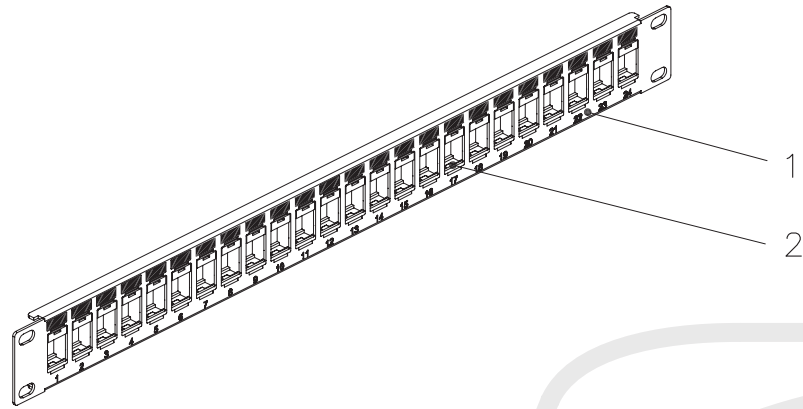

24-port Keystone Patch Panel, 19 inch Rackmount 1U - Unloaded

PP-24KS-1U - Specifications

Description

This 24 port patch panel comes unloaded and is 1U in height. It can be fitted with standard networking and audio/video keystone inserts and is meant to be mounted on a 19 inch rack or cabinet. It gives you the flexibility to customize the panel to your specific installation requirements.

Physical Characteristics

Color	Black
Material	Steel
Connector Type	Standard Keystone
Ports	24
Shielded	No
Product Dimensions	19 inch W x 1.75 inch H [48 cm W x 4.45 cm H]
Rackmountable	Yes, 19 inch rack or cabinet

Environmental

RoHS Yes

Packaging Information

Package Quantity	1 - Patch Panel
Product Weight	1.8 lbs [0.82kg]

24-port Keystone Patch Panel, 19 inch Rackmount 1U - Unloaded

PP-24KS-1U - Line Drawing

SCALE 1/4

Specification :

Material :

1. Panel : SPCC, 1.5 mm thickness with Black color painted.
2. Insert : ABS, UL 94V-0.