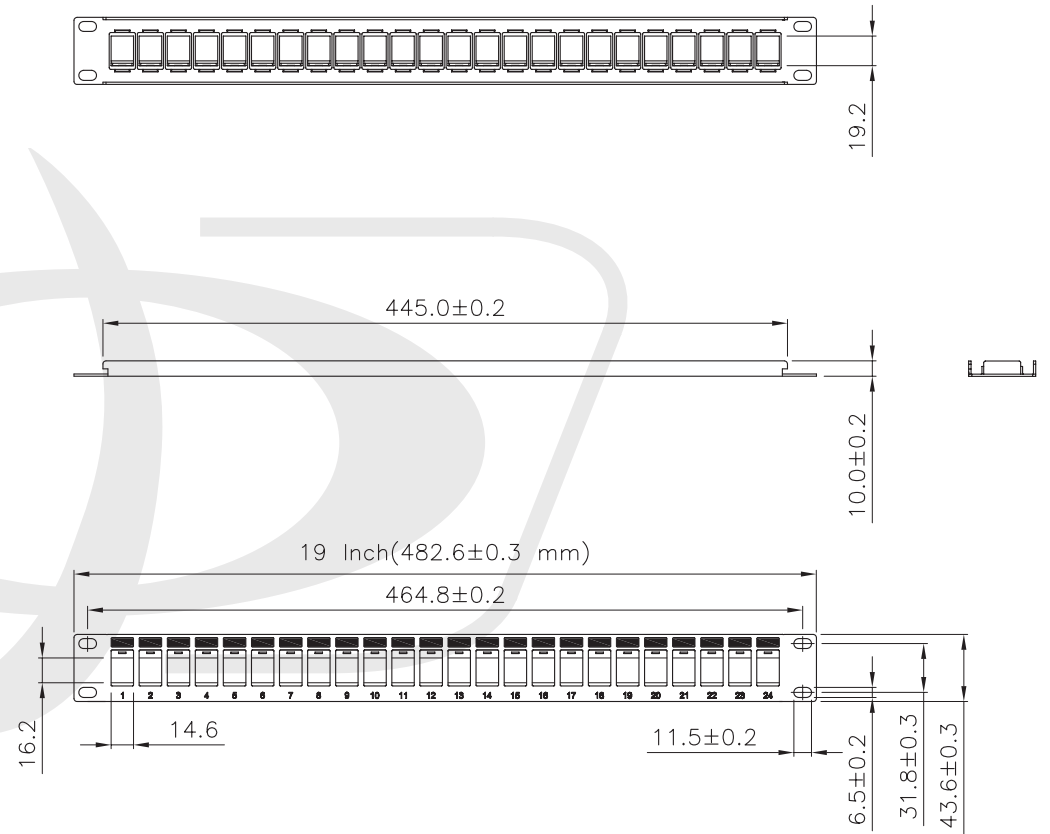

24-port Keystone Patch Panel, 19 inch Rackmount 1U - Unloaded

PP-24KS-1U - Specifications

Description

This 24 port patch panel comes unloaded and is 1U in height. It can be fitted with standard networking and audio/video keystone inserts and is meant to be mounted on a 19 inch rack or cabinet. It gives you the flexibility to customize the panel to your specific installation requirements.

Physical Characteristics

Color	Black
Material	Steel
Connector Type	Standard Keystone
Ports	24
Shielded	No
Product Dimensions	19 inch W x 1.75 inch H [48 cm W x 4.45 cm H]
Rackmountable	Yes, 19 inch rack or cabinet

Environmental

RoHS Yes

Packaging Information

Package Quantity	1 - Patch Panel
Product Weight	1.8 lbs [0.82kg]

24-port Keystone Patch Panel, 19 inch Rackmount 1U - Unloaded

PP-24KS-1U - Line Drawing

SCALE 1/4

Specification :

Material :

1. Panel : SPCC, 1.5 mm thickness with Black color painted.
2. Insert : ABS, UL 94V-0.