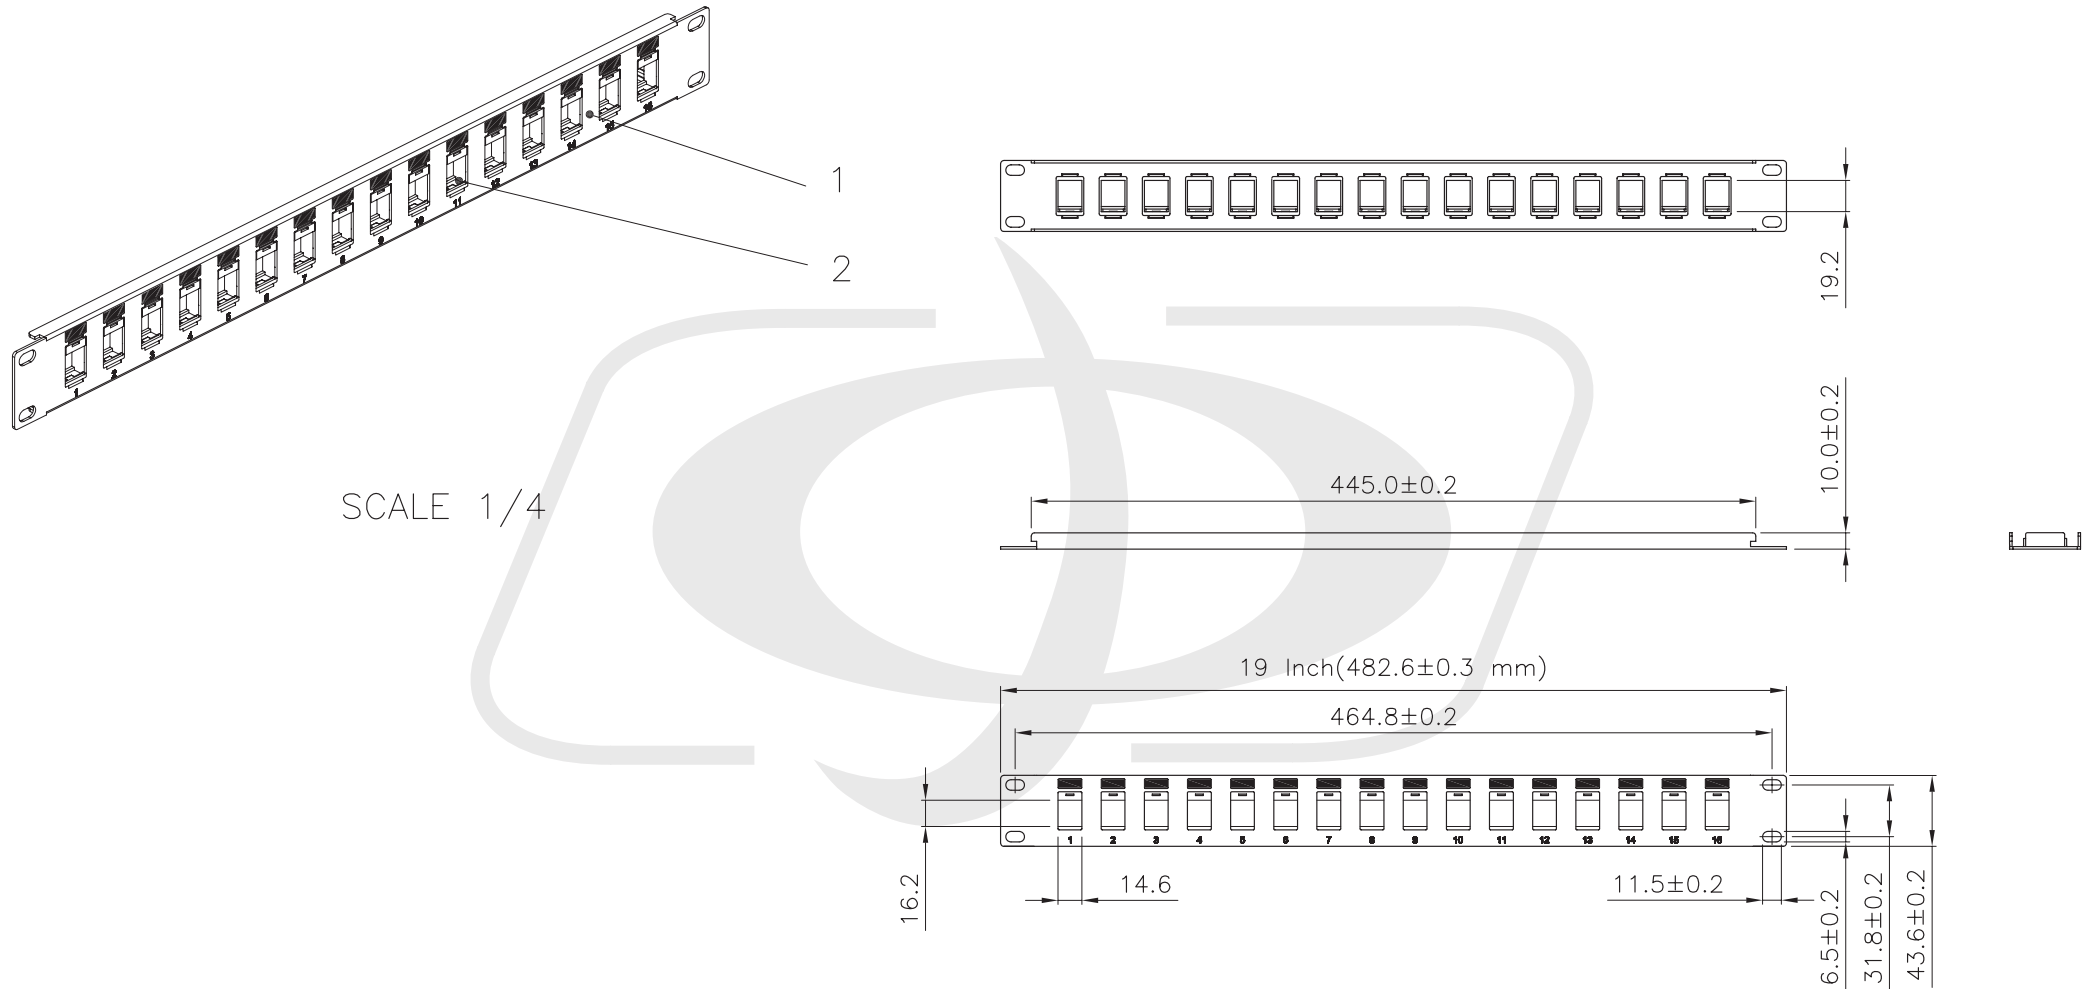

16-port Keystone Patch Panel, 19 inch Rackmount 1U - Unloaded

PP-16KS-1U - Specifications

Description

This 16 port patch panel comes unloaded and is 1U in height. It can be fitted with standard networking and audio/video keystone inserts and is meant to be mounted on a 19 inch rack or cabinet. It gives you the flexibility to customize the panel to your specific installation requirements.

Physical Characteristics

Color	Black
Material	Steel
Connector Type	Standard Keystone
Ports	16
Shielded	No
Product Dimensions	19 inch W x 1.75 inch H [48 cm W x 4.45 cm H]
Rackmountable	Yes, 19 inch rack or cabinet

Environmental

RoHS	Yes
------	-----

Packaging Information

Package Quantity	1 - Patch Panel
Product Weight	0.60 lbs [0.27 kg]

16-port Keystone Patch Panel, 19 inch Rackmount 1U - Unloaded

PP-16KS-1U - Line Drawing

Specification :

Material :

1. Panel : SPCC, 1.5 mm thickness with Black color painted.
2. Insert : ABS, UL 94V-0, Black color.