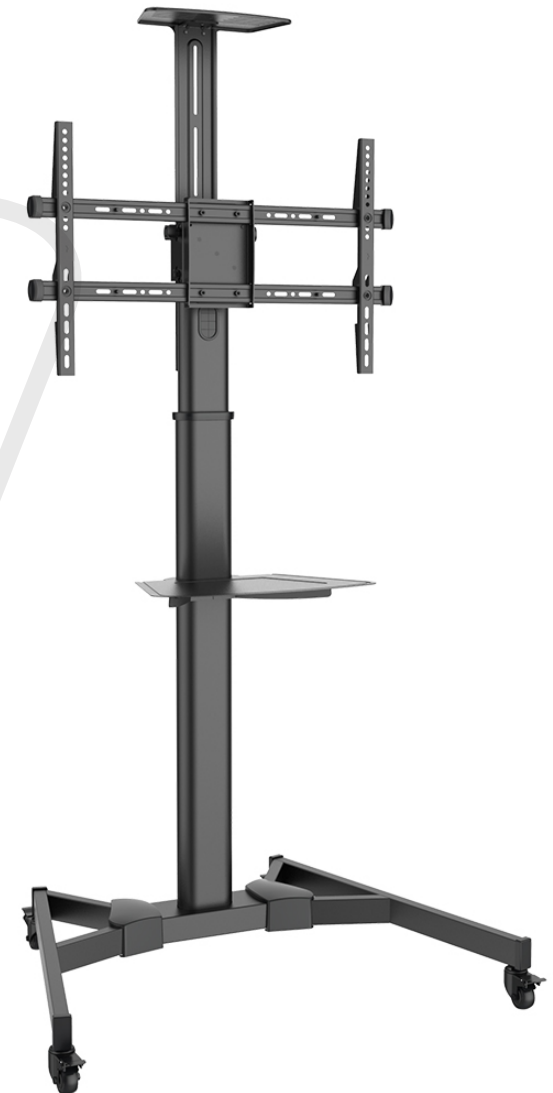

TV Cart with Shelf - Tilt, Pivot, Adjustable Height - Fits Sizes 37-70in, Max VESA 600x400

MT-2500-BK - Specifications

Description

This rolling TV cart fits TV sizes from 37 inch to 70 inch and also has space for two devices such as a DVD and camera. It has built in cable management, adjustable height and allows the TV to tilt and pivot from landscape to portrait view. Ideal for office and educational usages.

Physical Characteristics

Color	Black
Material	Steel, Plastic
Surface Finish	Powder Coating
Mounting Pattern	VESA 200x200, 400x200, 300x300, 400x400, 600x400
Screen Size	37 - 70 Inches
Weight Capacity (Screen)	110lbs [50kg]
Weight Capacity (DVD)	11lbs [5kg]
Product Size	910 x 683 x 2180mm
Tilt	+10°~-10°
Landscape/Portrait	0°~+90°
Adjustable TV Height	Yes
DVD Rack	Yes
DVD Height Adjustable	Yes
Camera Rack	Yes
Cable Management	Yes
Casters	Yes

TV Cart with Shelf - Tilt, Pivot, Adjustable Height - Fits Sizes 37-70in, Max VESA 600x400

MT-2500-BK - Line Drawing