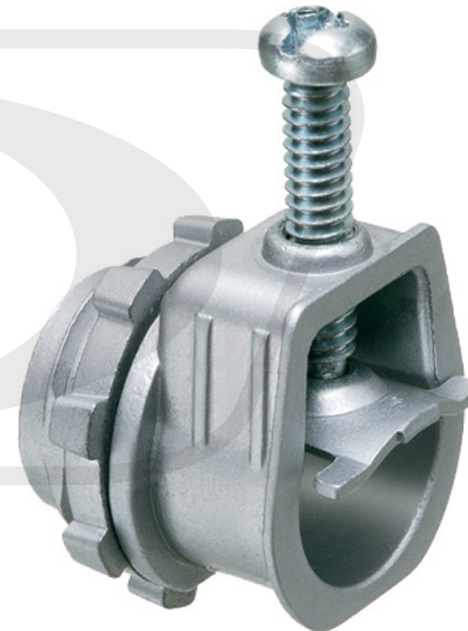

# 3/4" BX Connector - Single Screw Saddle Type For Metal Cables

EB-L18 - Specifications

## Description

This connector fits into the knockouts of a variety of wall mount boxes and used to tighten down on armoured cable.

## Physical Characteristics

Color	Silver
Material	Zinc
Cable Range	0.820 - 1.040
End Stop Diameter	0.818
Knockout Size	3/4 inch
Trade Size	3/4 inch
Height	1.750 inch
Width	1.750 inch

# 3/4" BX Connector - Single Screw Saddle Type For Metal Cables

EB-L18 - Line Drawing