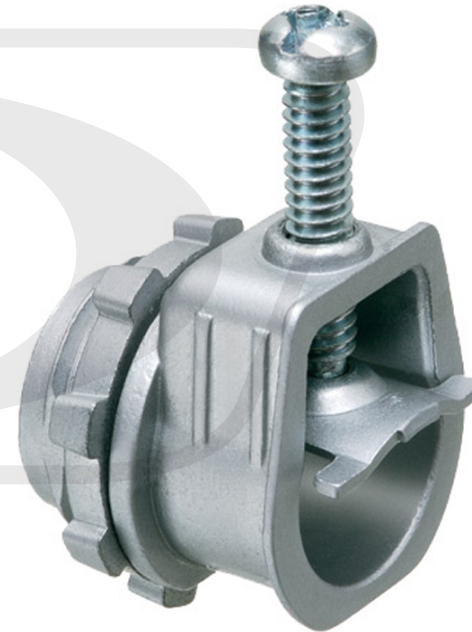

3/8" BX Connector - Single Screw Saddle Type For Metal Cables

EB-L16 - Specifications

Description

This connector fits into the knockouts of a variety of wall mount boxes and used to tighten down on armoured cable.

Physical Characteristics

Color	Silver
Material	Zinc
Cable Range	0.405 - 0.650
End Stop Diameter	0.400 x 0.580
Knockout Size	1/2 inch
Trade Size	3/8 inch
Height	1.094 inch
Width	1.094 inch

Manufacturing Information

Arlington Industries Number	L16
-----------------------------	-----

Certifications

c(UL)us	Yes
CSA	Yes

Packaging Information

Package Quantity	1
Product Weight	0.056 lbs

3/8" BX Connector - Single Screw Saddle Type For Metal Cables