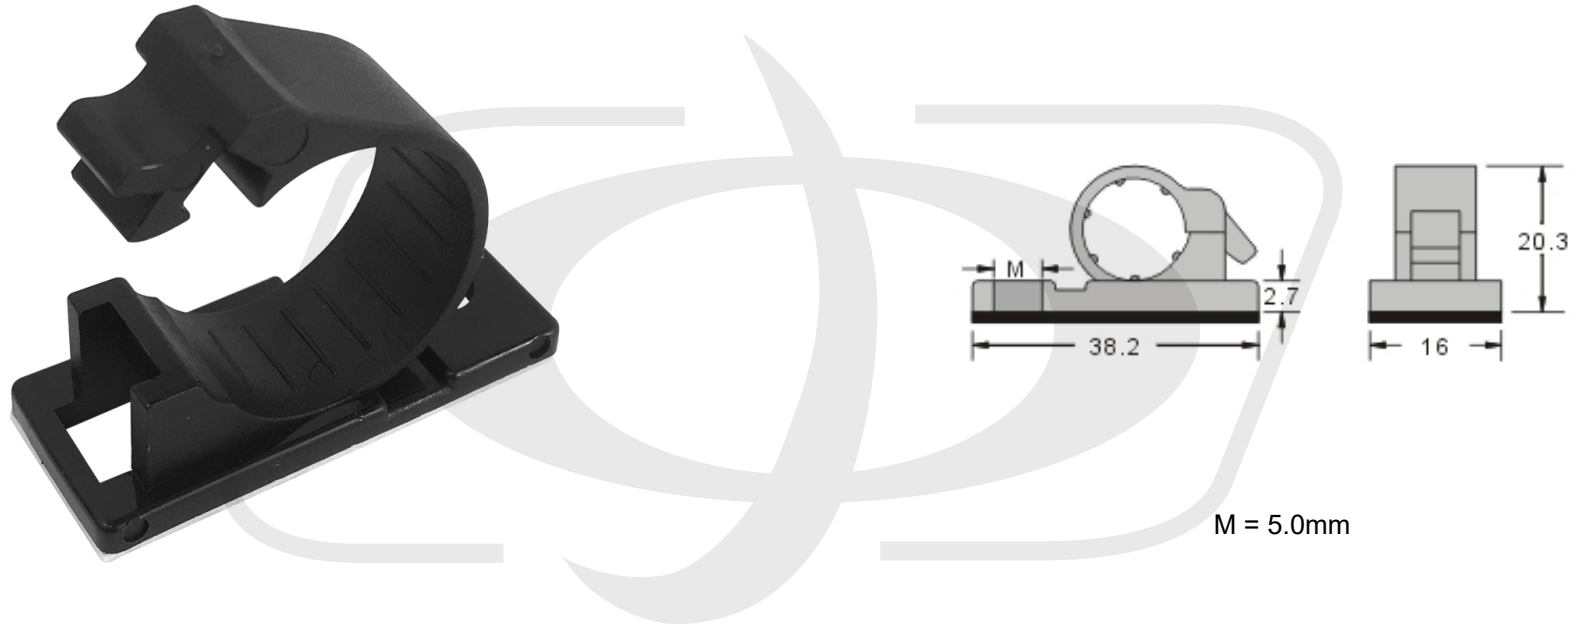

100pk Cable Clamp, 15mm OD Cable, Self-Adhesive or Screw-Down - Black

CC-215-BK - Specifications

Description

This pack of adhesive/screw-down cable clamps are used to support for a variety of networking cables. They are easy to install and can be screwed into place or stuck down using the self-adhesive backing where fixing holes is impractical. They can be used in both residential and commercial applications.

Physical Characteristics

Color	Black
Type	Self-Adhesive or Screw-Down
Material	Nylon 66, 94V-2

Approvals

UL	Yes
----	-----

Packaging Information

Product Weight	0.86 lbs [0.39 kg]
Included in Package	100 Cable Clamps - Black