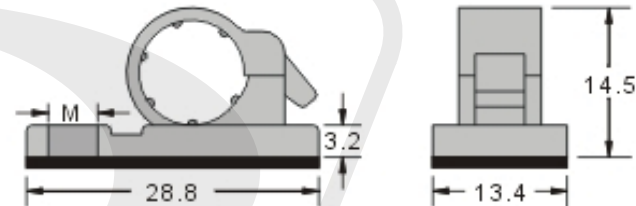

100pk Cable Clamp, 7.5mm OD Cable, Self-Adhesive or Screw-Down - Black

CC-205-BK - Specifications

Description

This pack of adhesive/screw-down cable clamps are used to support for a variety of networking cables. They are easy to install and can be screwed into place or stuck down using the self-adhesive backing where fixing holes is impractical. They can be used in both residential and commercial applications.

M = 5.0mm

Physical Characteristics

Color	Black
Type	Self-Adhesive or Screw-Down
Material	Nylon 66, 94V-2

Approvals

UL	Yes
----	-----

Packaging Information

Product Weight	0.41 lbs [0.19 kg]
Included in Package	100 Cable Clamps - Black