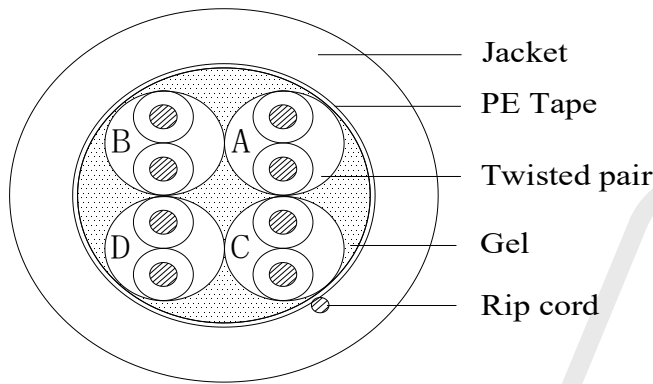

Description

This outdoor rated, gel filled Cat5e bulk cable is 1000 feet in length and consists of 4 pairs of 24AWG solid wires. The gel fills the gaps between conductors and outer jacket which prevents damage caused by water. It is typically used outdoors for in ground, direct burial application as premise wiring to connect network devices.

Physical Characteristics

Cable Length	1000ft [305m]
Color	Black
Cable Diameter	6.20±0.10mm
Number of Pairs	4 Pairs
Wire Gauge	24AWG Solid
Conductor Material	100% Bare Copper
Conductor Diameter	0.515±0.005mm
Cable Shielding	None
Temperature Rating	-40°C ~ +75°C
Jacket Material	LLDPE
Jacket Rating	Direct Burial / UV
Jacket Average Thickness	0.60mm
Jacket Minimum Thickness	0.54mm

Insulation	PE
Insulation Avg Thickness	0.205mm
Insulation Minimum Thickness	0.180mm
Insulation Diameter	0.91±0.01mm
Assembly Diameter	4.20±0.20mm
Twisted Pair Diameter	1.82±0.02mm
Rip Cord	Yes - Nylon

Environmental

RoHS	Yes
------	-----

Packaging Information

Package Quantity	1
Product Weight	28.01 lbs

1000ft 4 Pair Cat5e 350MHz UTP Solid UV / Direct Burial Gel Filled Bulk Cable - Black
BK-C5ESL-4GEL - Specifications