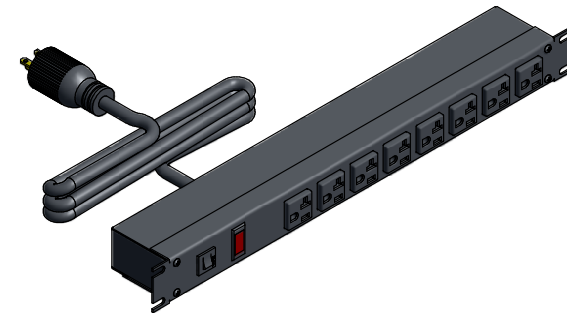

8 | 7 | 6 | 5 | 4 | 3 | 2 | 1

ASSEMBLY - VIEW FROM FRONT

ISOMETRIC VIEW

ASSEMBLY - VIEW FROM SIDE

ASSEMBLY - VIEW FROM BOTTOM

1589T8G1BKRF
Finish - Front - Black Painted Steel
Back - Black Painted Steel
Rated - 125 VAC, 60 Hz, 20 Amps
Approvals - CSA Certified Standards C22.2 (No. 21-95, 42-99) - UL Recognized Standard UL1363