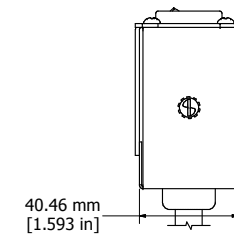

8 | 7 | 6 | 5 | 4 | 3 | 2 | 1

ASSEMBLY - VIEW FROM FRONT

ISOMETRIC VIEW

ASSEMBLY - VIEW FROM SIDE

ASSEMBLY - VIEW FROM BOTTOM

1589T8G1BKRF
Finish - Front - Black Painted Steel
Back - Black Painted Steel
Rated - 125 VAC, 60 Hz, 20 Amps
Approvals - CSA Certified Standards C22.2 (No. 21-95, 42-99) - UL Recognized Standard UL1363