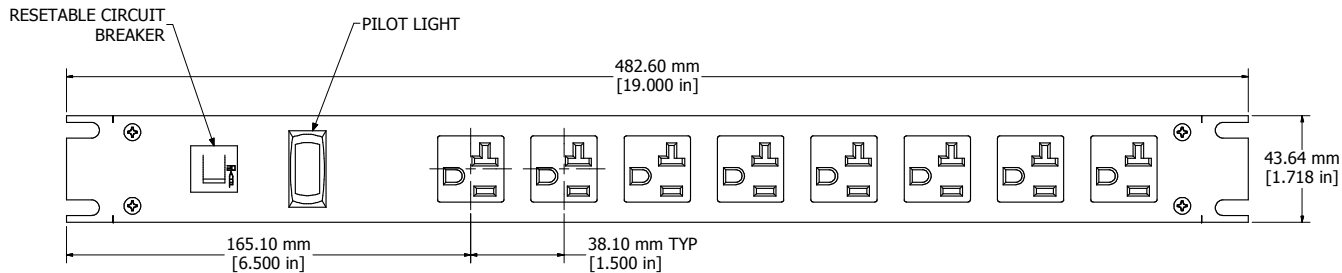

8 | 7 | 6 | 5 | 4 | 3 | 2 | 1

ASSEMBLY - VIEW FROM FRONT

ISOMETRIC VIEW

ASSEMBLY - VIEW FROM SIDE

ASSEMBLY - VIEW FROM BOTTOM

1589T8G1BKRF
Finish - Front - Black Painted Steel
Back - Black Painted Steel
Rated - 125 VAC, 60 Hz, 20 Amps
Approvals - CSA Certified Standards C22.2 (No. 21-95, 42-99) - UL Recognized Standard UL1363