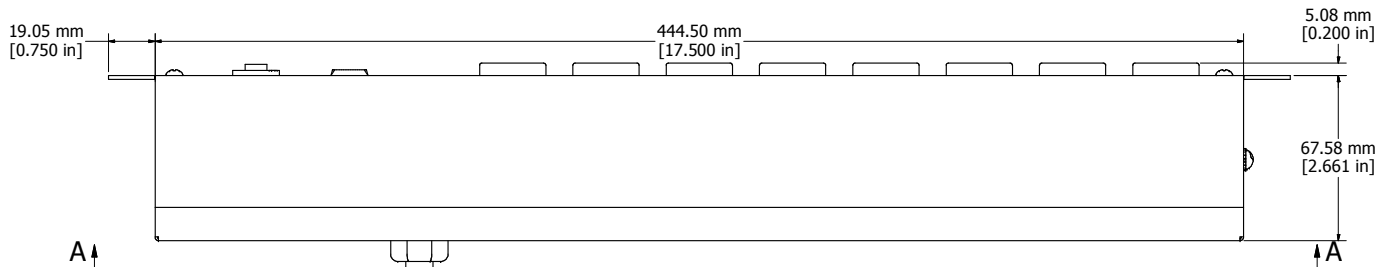

8 | 7 | 6 | 5 | 4 | 3 | 2 | 1

ASSEMBLY - VIEW FROM FRONT

ISOMETRIC VIEW

ASSEMBLY - VIEW FROM SIDE

ASSEMBLY - VIEW FROM BOTTOM

1589T8G1BKRF
Finish - Front - Black Painted Steel
Back - Black Painted Steel
Rated - 125 VAC, 60 Hz, 20 Amps
Approvals - CSA Certified Standards C22.2 (No. 21-95, 42-99) - UL Recognized Standard UL1363