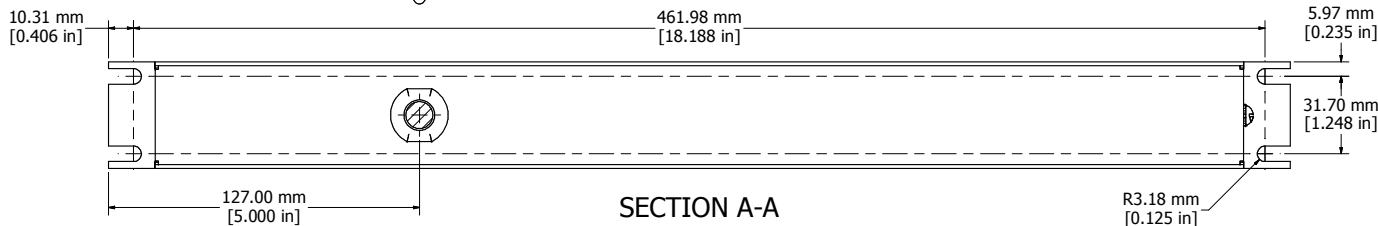

8 | 7 | 6 | 5 | 4 | 3 | 2 | 1

ASSEMBLY - VIEW FROM FRONT

ISOMETRIC VIEW

ASSEMBLY - VIEW FROM SIDE

ASSEMBLY - VIEW FROM BOTTOM

1589T8G1BKRF
Finish - Front - Black Painted Steel
Back - Black Painted Steel
Rated - 125 VAC, 60 Hz, 20 Amps
Approvals - CSA Certified Standards C22.2 (No. 21-95, 42-99) - UL Recognized Standard UL1363