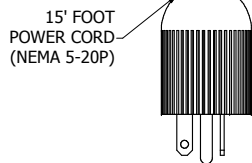

8 | 7 | 6 | 5 | 4 | 3 | 2 | 1

ASSEMBLY - VIEW FROM FRONT

ISOMETRIC VIEW

ASSEMBLY - VIEW FROM SIDE

ASSEMBLY - VIEW FROM BOTTOM

1589T8G1BKRF
Finish - Front - Black Painted Steel
Back - Black Painted Steel
Rated - 125 VAC, 60 Hz, 20 Amps
Approvals - CSA Certified Standards C22.2 (No. 21-95, 42-99) - UL Recognized Standard UL1363