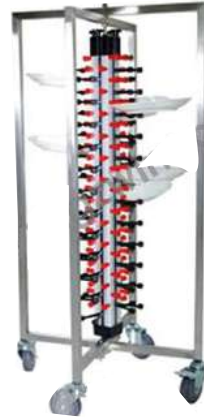

■ **JW-P71**
POLE OF WIRE SHELVING
1800 MM, CHROME

■ **JW-ST**
RACK DOLLY WITH HANDLE
JIWINS, 150KG

■ **JW-4C**
4-COMPT. CUTLERY
BOX BLACK, JIWINS

Cleaning Products

■ **9T79**
Double Bag Carts

■ **z1000**

■ **Big H001001**