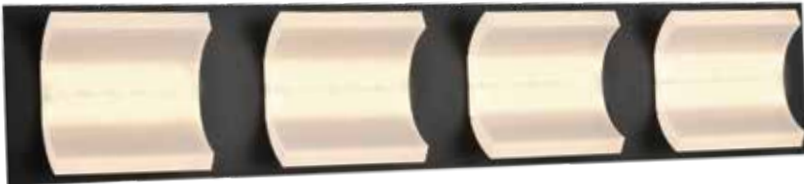

B.

A-C.

- A. **DVP37493 : VANITY**
  W: 20³/₄" x **D:** 2¹/₄" x **H:** 5¹/₄"
  Light Source: 1 x 34W LED, 2400 / 1320 lm* | 3000 K | 90 CRI
  Finish Shown: Ebony w/ Opal Acrylic Shade
- B. **DVP37494 : VANITY**
  W: 28" x **D:** 2¹/₄" x **H:** 5¹/₄"
  Light Source: 1 x 68W LED, 3400 / 1870 lm* | 3000 K | 90 CRI
  Finish Shown: Ebony w/ Opal Acrylic Shade
- C. **DVP37495 : VANITY**
  W: 35" x **D:** 2¹/₄" x **H:** 5¹/₄"
  Light Source: 1 x 85W LED, 4100 / 2255 lm* | 3000 K | 90 CRI
  Finish Shown: Ebony w/ Opal Acrylic Shade

*Initial / Delivered Lumens

FINISH & GLASS OPTIONS
• Ebony w/ Opal Acrylic Shade
• Chrome w/ Opal Acrylic Shade