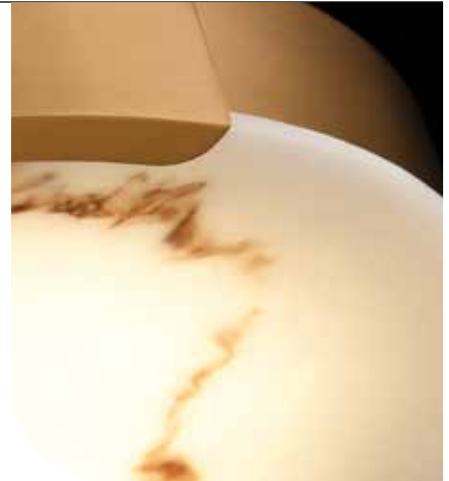

DVI'S RECOMMENDED BULB
 E26 A19 FROSTED LED

A.

B.

C.

BEFORE INSTALLATION
SWITCHABLE BETWEEN 3 COLOUR TEMPERATURES

Soft White 3000K WW	Cool White 4000K NW	Daylight 5000K CW
--------------------------	--------------------------	------------------------