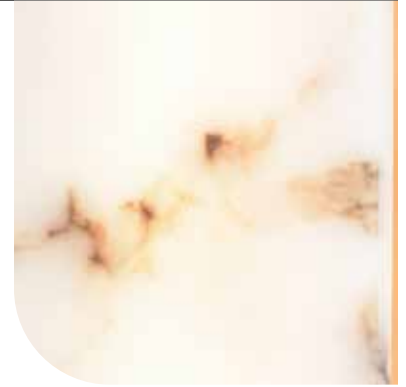

BROWN FAUX ALABASTER GLASS