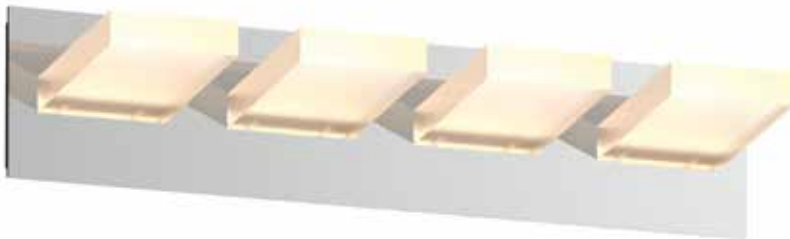

FINISH & GLASS OPTIONS

- Brass w/ Brown Faux Alabaster Glass
- Ebony w/ Gray Faux Alabaster Glass

DVI'S RECOMMENDED BULB
E26 T14 SHORT LED

A.

B.

C.

A-C.

A. DVP37593 : VANITY