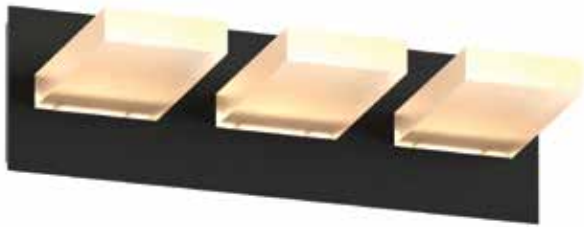

A.

A-C.

A. DVP37593 : VANITY

W: 20³/₄" x **D:** 4³/₄" x **H:** 5¹/₄"

Light Source: 1 x 17W LED, 1200 / 660 lm* | 3000 K | 90 CRI

Finish Shown: Ebony w/ Half Opal Acrylic Shade

B. DVP37594 : VANITY

W: 28" x **D:** 4³/₄" x **H:** 5¹/₄"

Light Source: 1 x 34W LED, 1700 / 935 lm* | 3000 K | 90 CRI

Finish Shown: Chrome w/ Half Opal Acrylic Shade

C. DVP37595 : VANITY

W: 35" x **D:** 4³/₄" x **H:** 5¹/₄"

Light Source: 1 x 42.5W LED, 2050 / 1128 lm* | 3000 K | 90 CRI

Finish Shown: Ebony w/ Half Opal Acrylic Shade

*Initial / Delivered Lumens

FINISH & GLASS OPTIONS

- Chrome w/ Opal Acrylic Shade
- Ebony w/ Opal Acrylic Shade