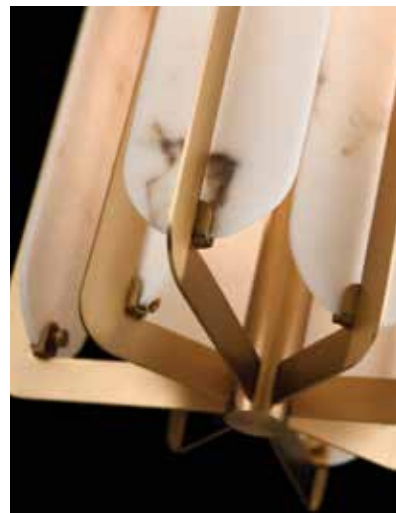

ON THE BACK COVER
JASPER
DVP49749
Brass w/ Brown Faux Alabaster Glass
See Page 24