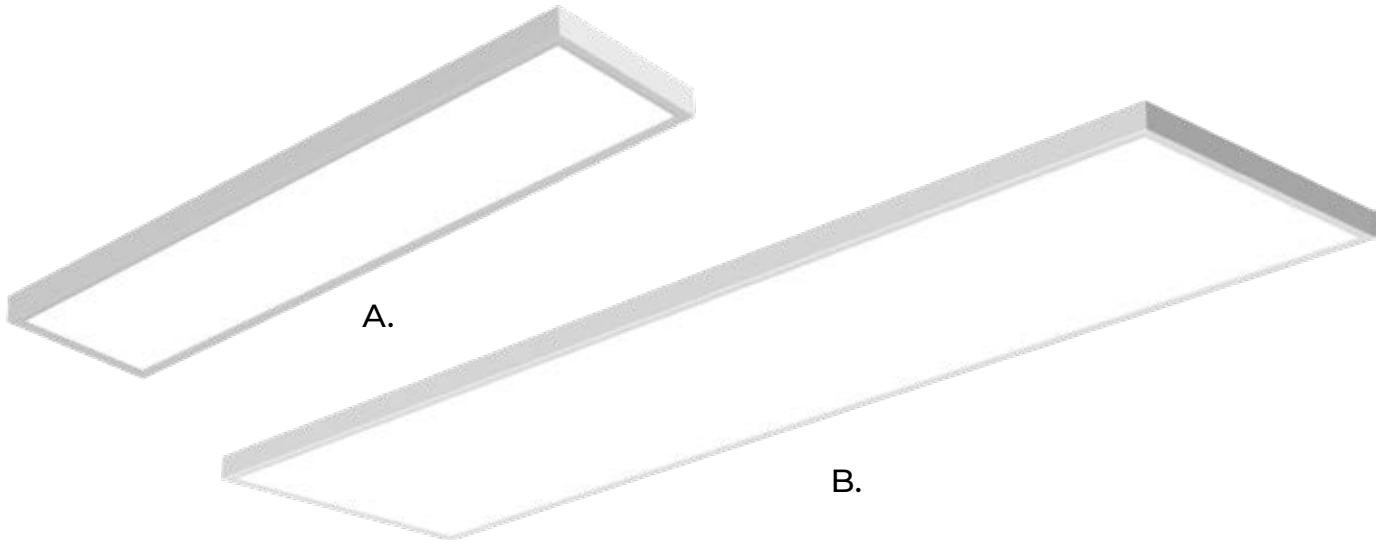

C. **DVP22183** : SCONCE
Ø: 7½" x D: 7½" x H: 28"
Light Source: 2 x 25W GU10
Finish Shown: Black w/ Half Opal Glass

FINISH & GLASS OPTIONS
• Black w/ Half Opal Glass

DVI'S RECOMMENDED BULB
GU10 LED

LED MODULES