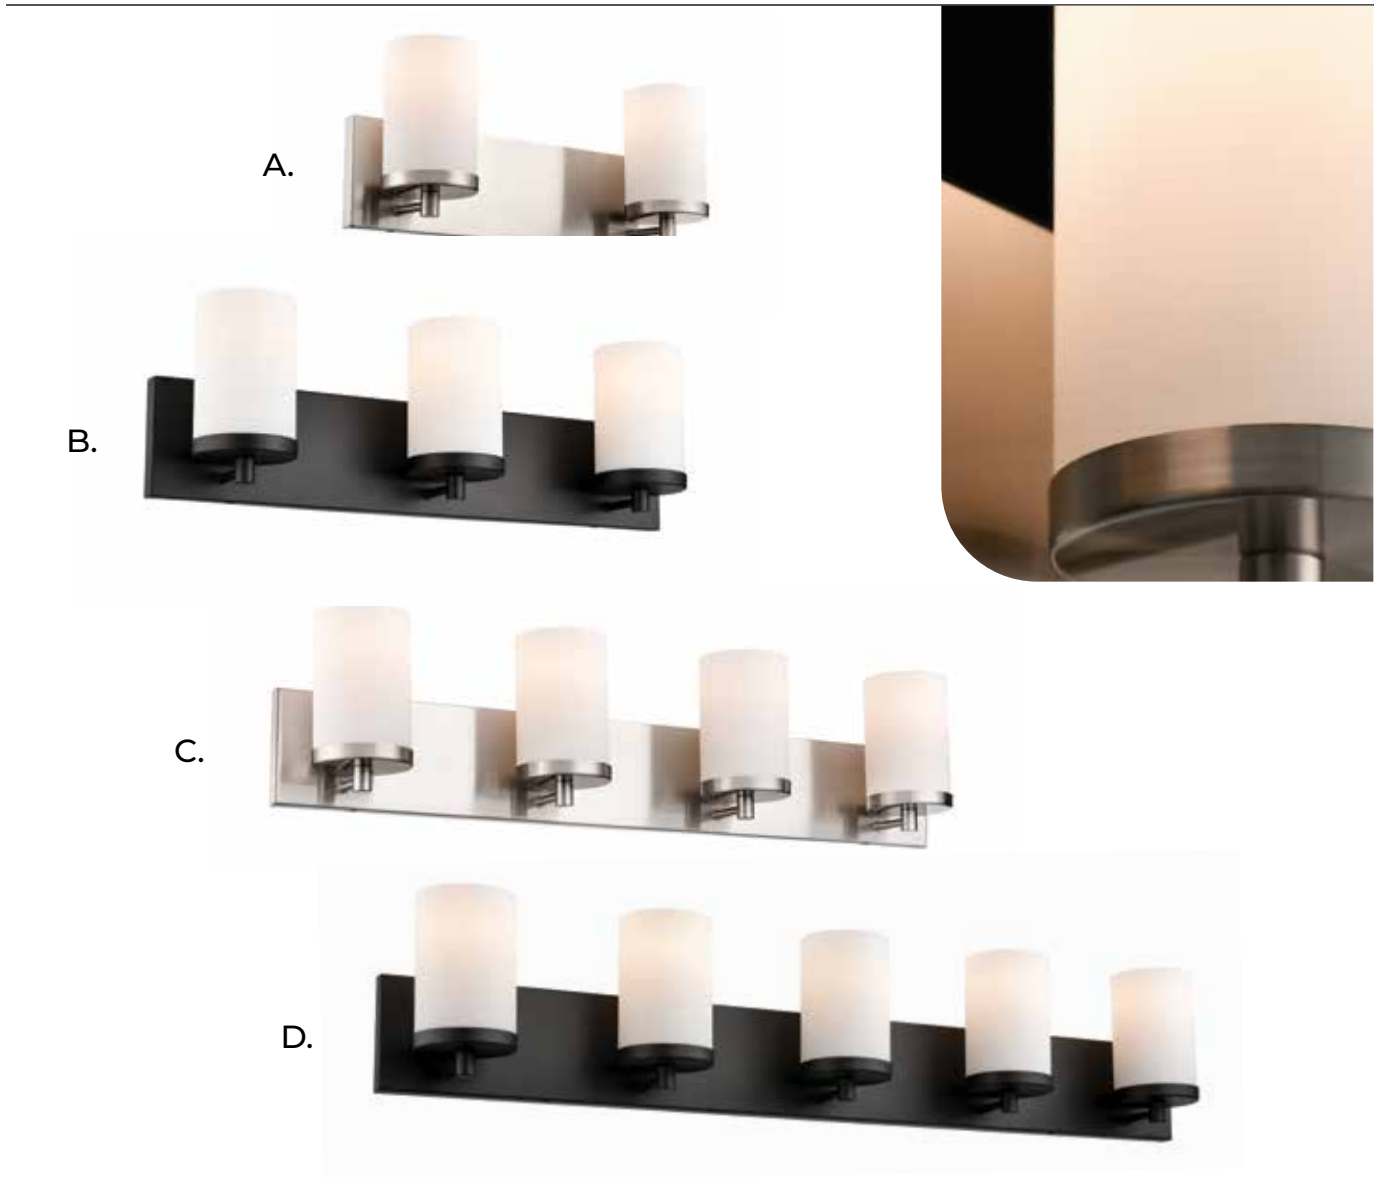

- **A. DVP0422 : VANITY**
  W: 18" x **D:** 4¾" x **H:** 7¼"
  Light Source: 2 x 40W Medium Base
  Finish Shown: Satin Nickel w/ Half Opal Glass
- **B. DVP0443 : VANITY**
  W: 24" x **D:** 4¾" x **H:** 7¼"
  Light Source: 3 x 40W Medium Base
  Finish Shown: Ebony w/ Half Opal Glass
- **C. DVP0444 : VANITY**
  W: 32" x **D:** 4¾" x **H:** 7¼"
  Light Source: 4 x 40W Medium Base
  Finish Shown: Satin Nickel w/ Half Opal Glass

- **D. DVP0455 : VANITY**
  W: 39½" x **D:** 4¾" x **H:** 7¼"
  Light Source: 5 x 40W Medium Base
  Finish Shown: Ebony w/ Half Opal Glass

FINISH & GLASS OPTIONS

- Ebony w/ Half Opal Glass
- Satin Nickel w/ Half Opal Glass

DVI'S RECOMMENDED BULB
E26 A19 FROSTED LED