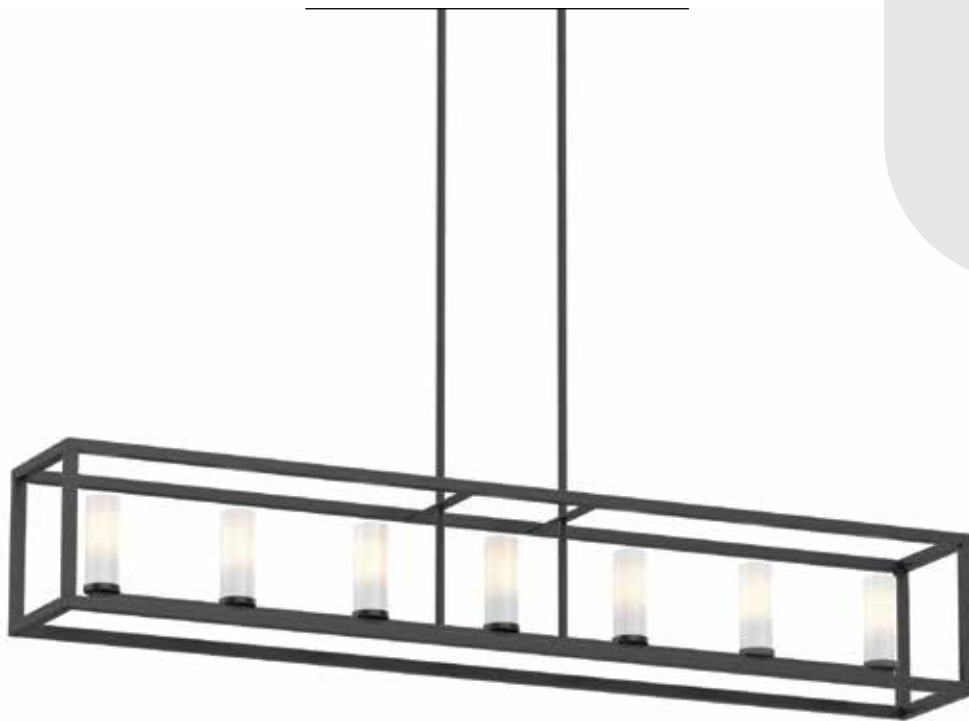

DVP28121
 MINI-PENDANT

A.

A. **DVP28104: LINEAR**
L: 52" x **W:** 8" x **H:** 9" | **Min H:** 10½" – **Max H:** 50½"
Light Source: 7 x 60W Candelabra
Finish Shown: Ebony w/ Half Opal Glass

FINISH & GLASS OPTIONS
 • Ebony w/ Half Opal Glass