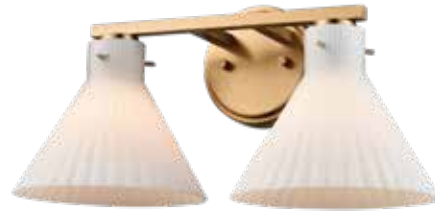

DORSET

A.

A-C.

A. DVP37222 : VANITY

W: 17" x D: 8" x H: 9½"

Light Source: 2 x 40W Medium Base

Finish Shown: Brass w/ Ribbed Opal Glass

B. DVP37243 : VANITY

W: 26½" x D: 8" x H: 9½"

Light Source: 3 x 40W Medium Base

Finish Shown: Ebony w/ Ribbed Opal Glass

C. DVP37244 : VANITY

W: 36" x D: 8" x H: 9½"

Light Source: 4 x 40W Medium Base

Finish Shown: Ebony w/ Ribbed Opal Glass

FINISH & GLASS OPTIONS

- Brass w/ Ribbed Opal Glass
- Ebony w/ Ribbed Opal Glass

DVI'S RECOMMENDED BULB
E26 A19 FROSTED LED