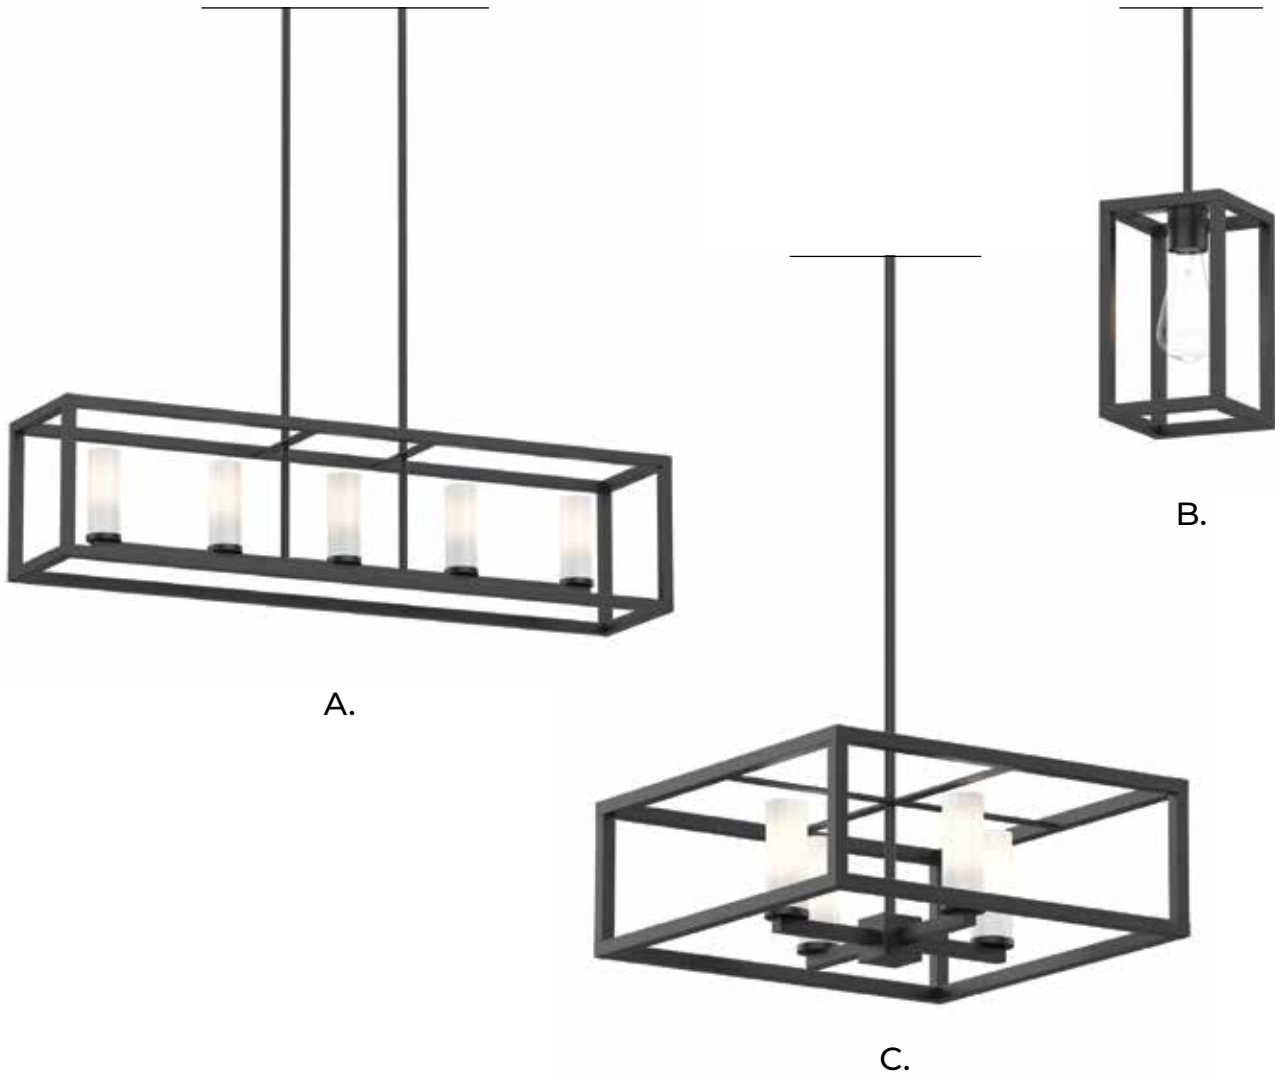

DVP28121
 MINI-PENDANT

A.

A. **DVP28104: LINEAR**
L: 52" x **W:** 8" x **H:** 9" | **Min H:** 10½" – **Max H:** 50½"
Light Source: 7 x 60W Candelabra
Finish Shown: Ebony w/ Half Opal Glass

FINISH & GLASS OPTIONS
 • Ebony w/ Half Opal Glass

DVI'S RECOMMENDED BULB
 E12 T6 OPAL LED

SAMBRE

- A. DVP28102 : LINEAR**
L: 36¼" x **W:** 8" x **H:** 9" | **Min H:** 10" – **Max H:** 50½"
Light Source: 5 x 60W Candelabra
Finish Shown: Ebony w/ Half Opal Glass
- B. DVP28121 : MINI-PENDANT**
L: 6¾" x **W:** 6¾" x **H:** 11¾" | **Min H:** 13¼" – **Max H:** 53¼"
Light Source: 1 x 70W Medium Base
Finish Shown: Ebony
- C. DVP28120 : PENDANT**
L: 18¼" x **W:** 18¼" x **H:** 7¾" | **Min H:** 9¼" – **Max H:** 49¼"
Light Source: 4 x 60W Candelabra
Finish Shown: Ebony w/ Half Opal Glass