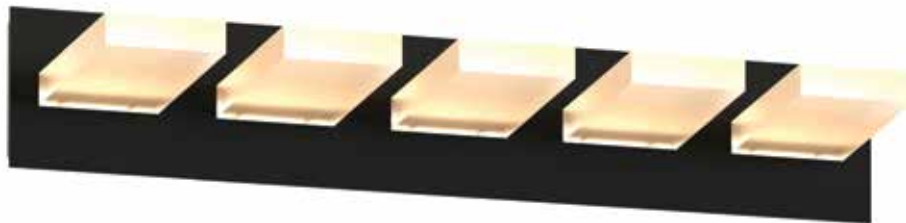

FINISH & GLASS OPTIONS

- Brass w/ Brown Faux Alabaster Glass
- Ebony w/ Gray Faux Alabaster Glass

DVI'S RECOMMENDED BULB
E26 T14 SHORT LED

A.

B.

C.

A-C.

A. DVP37593 : VANITY