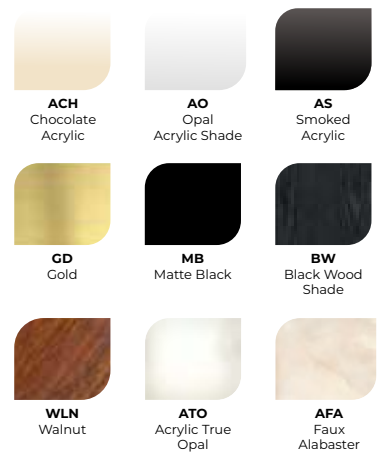

✓* Detailed report on request

MATERIALS & FINISHES

GLASS / SHADE FINISHES

NEW FOR 2024

FINISHES

NEW FOR 2024

COMBINATIONS & MULTIPLE FINISHES

LEGEND OF SYMBOLS