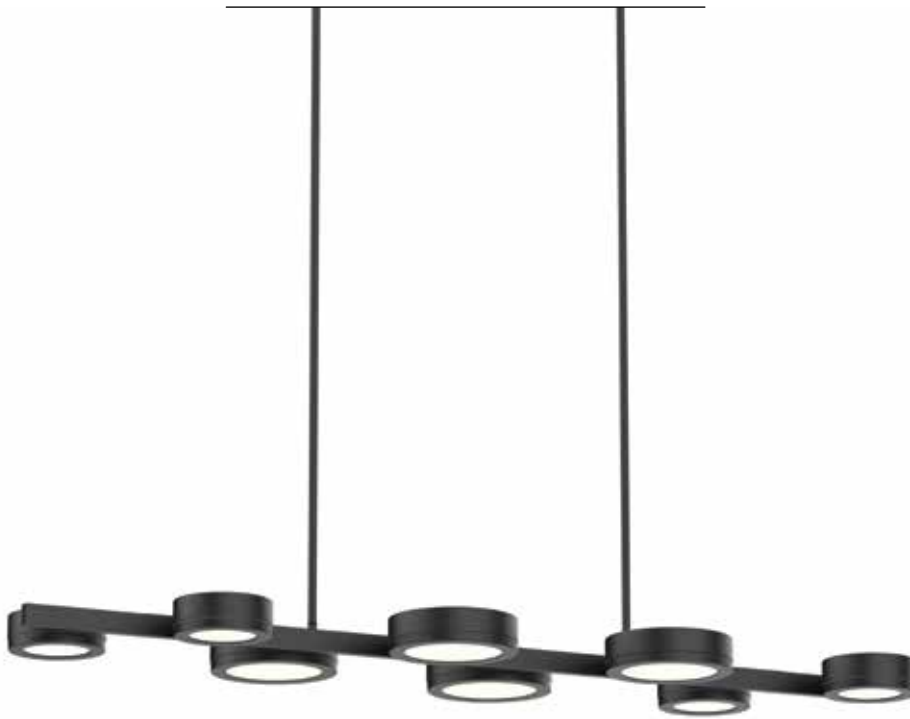

MORE TEMAGAMI
CAN BE FOUND IN OUR
MAIN CATALOG, VOL. 15
ON PAGES 247-249

A.

A. DVP39304 : LINEAR

Ø: 54" x W: 16¾" x H: 2" | Min H: 3½" - Max H: 43½"

Light Source: 1 x 72W LED, 8000 / 4800 lm* | 3000, 4000, 5000 K | 80 CRI

Finish Shown: Graphite

Replacement Modules: KIT39208-1/KIT39218-1

*Initial / Delivered Lumens

FINISH & GLASS OPTIONS

• Multiple Finish + Graphite

INCLUDES MULTIPLE TRIM RINGS
IN FINISHES BELOW