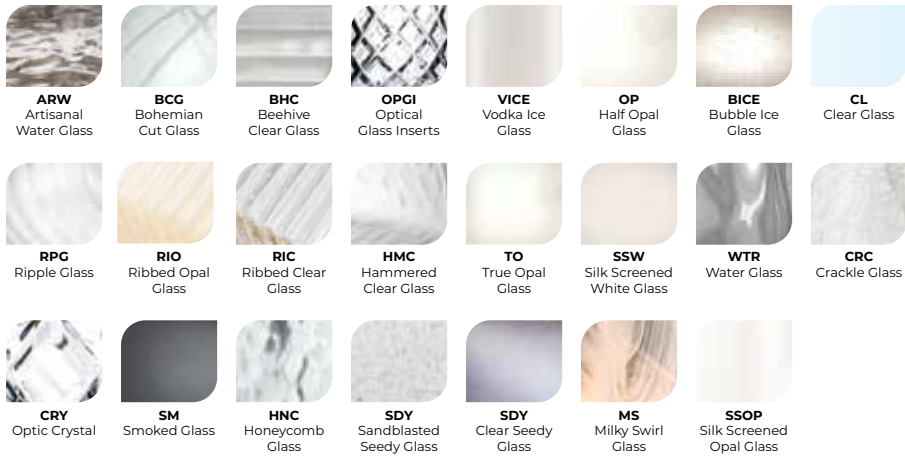

A.

A. DVP38308 : FLUSH MOUNT
 Ø: 5" x H: 3/4"
 Light Source: 1 x 10W LED, 1000 / 800 lm*
 Finish Shown: Acrylic True Opal

*Initial / Delivered Lumens

ATO

FINISH & GLASS OPTIONS

- Acrylic True Opal

	MISTRAL
Diameter	5"
Height	0.75"
Wattage	10W
Initial lumens	1000LM
Delivered lumens	800LM
Estimated annual cost*	\$1.02
Colour temperature	3000K OR 4000K
CRI	80+
Beam angle	120°
Power factor	0.9
Embedded magnet	No
Trim included	No
Energy Star	Yes
ETL	Yes
Life cycle @ 3 hrs/day	20 Years
Wet Location	Yes
Warranty	5 Years Residential/50,000 Hours Commercial @ L70 Standard

✓* Detailed report on request

MATERIALS & FINISHES

GLASS / SHADE FINISHES

NEW FOR 2024

FINISHES

NEW FOR 2024

COMBINATIONS & MULTIPLE FINISHES

LEGEND OF SYMBOLS