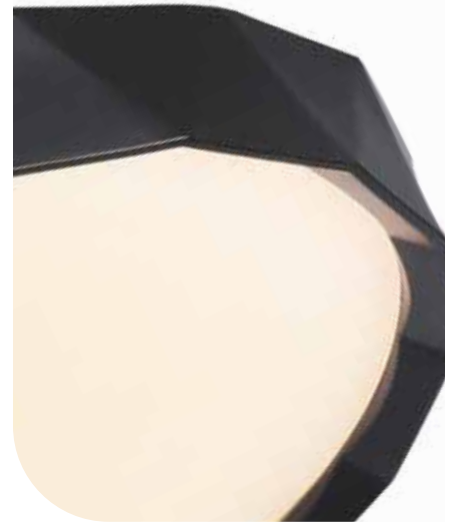

B.

A, B.

LED Module Homeowner Replaceable
5 Year Limited Warranty*
Choice of 5 Colour Temps Before Install
Plastic Housing & Acrylic Diffuser

A. DVP44138xx-5CCT : FLUSH MOUNT

Ø: 15¼" x H: 3¼"

Light Source: 1 x 24W LED, 2400 / 1471 lm* | 2700, 3000, 3500, 4000, 5000 K | 80 CRI

Finish Shown: Walnut

Replacement Module: KIT24W5CCT

B. DVP44148xx-5CCT : FLUSH MOUNT

Ø: 19¼" x H: 3¼"

Light Source: 1 x 42W LED, 4200 / 2574 lm* | 2700, 3000, 3500, 4000, 5000 K | 80 CRI

Finish Shown: Natural Wood

Replacement Module: KIT42W5CCT

FINISH & GLASS OPTIONS

- Matte Black
- Natural Wood
- Walnut

*Initial / Delivered Lumens