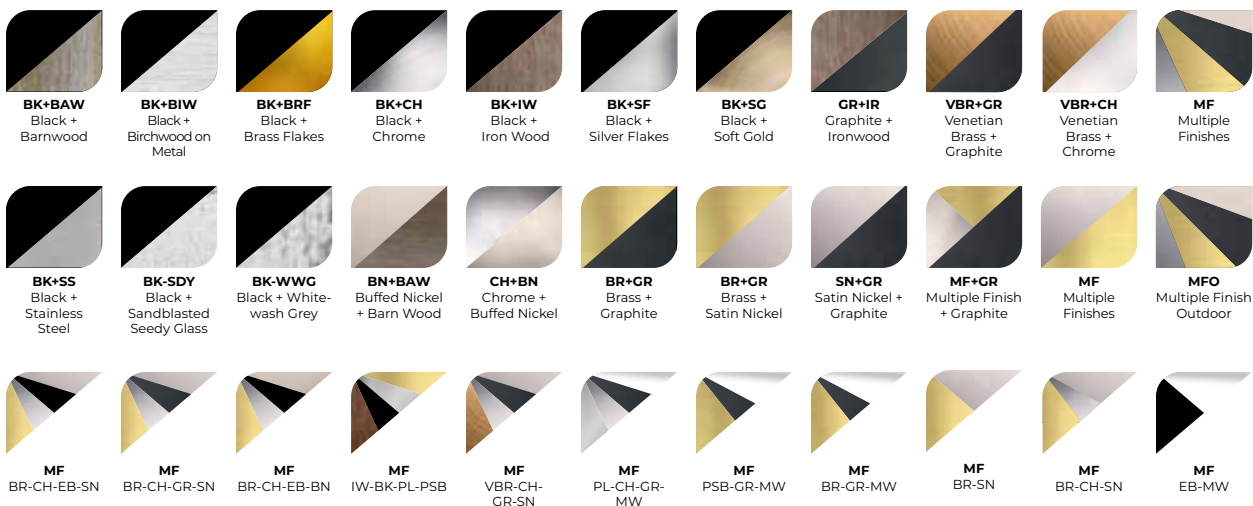

DIMMABILITY DATA / DONNÉES DE GRADATION

	MISTRAL
	SIZE
	5"
LEGRAND ADORNE SOFTAP ADTP703U	✓*
LUTRON MAESTRO MACL-153MH	✓*
LUTRON DIVA® / DIVA® C.L DVWCL-153PH	✓*
LEVITON DECORA SURESLIDE®	✓*
LUTRON C.L SKYLARK CONTOUR CTL -153P	✓*
LUTRON CASETA® WIRELESS	✓*
LEVITON DECORA ROCKER SLIDE	✓*
LEVITON DECORA SMART™	✓*
LUTRON MAESTRO PRO MA-PRO-WH	✓*

✓* Detailed report on request

MATERIALS & FINISHES

GLASS / SHADE FINISHES

NEW FOR 2024

FINISHES

NEW FOR 2024

COMBINATIONS & MULTIPLE FINISHES

LEGEND OF SYMBOLS