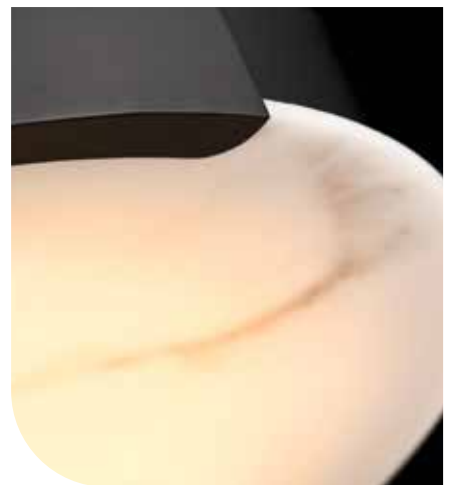

DVI'S RECOMMENDED BULB
 E26 A19 FROSTED LED

A.

B.

C.

BEFORE INSTALLATION
SWITCHABLE BETWEEN 3 COLOUR TEMPERATURES

Soft White 3000K WW	Cool White 4000K NW	Daylight 5000K CW
--------------------------	--------------------------	------------------------