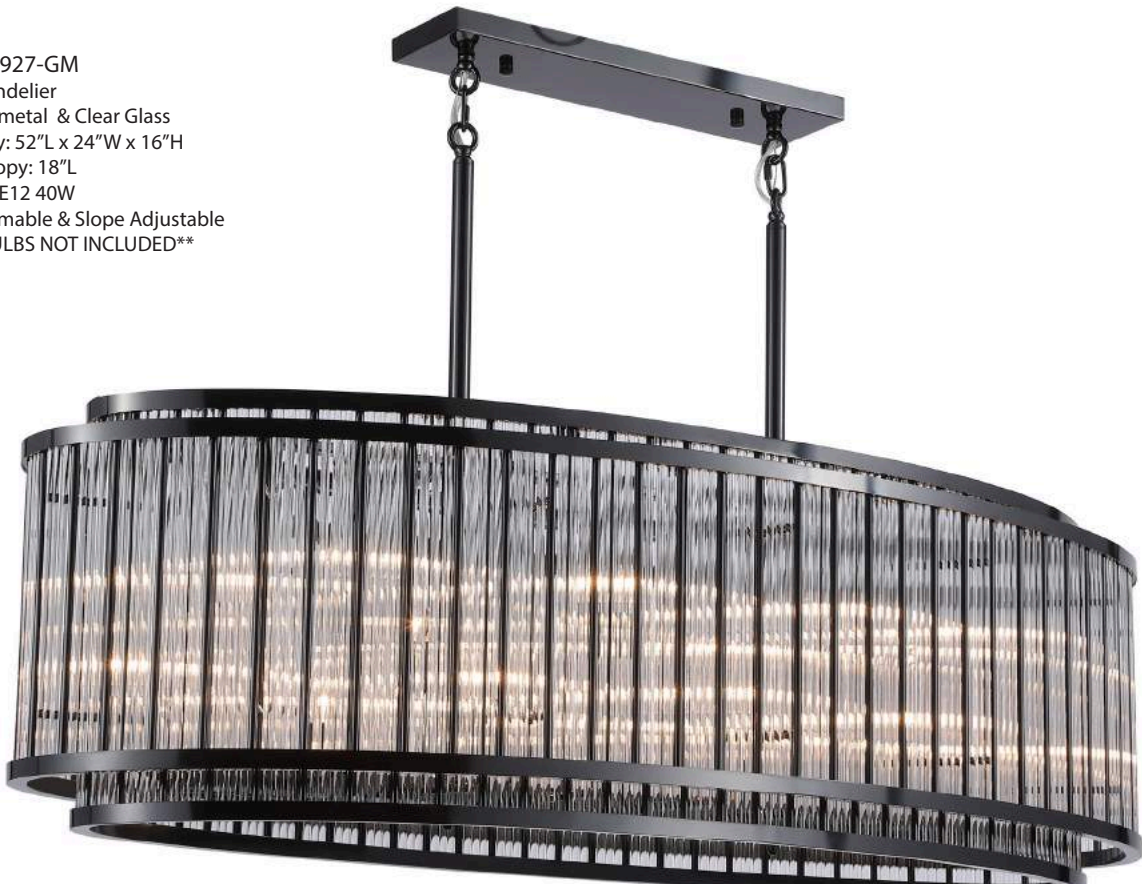

HF8204-BK
 Matte Black with Clear Glass
 12"W x 19"H
 7.5" EXT
 (4) E-12 Base Sockets
****BULBS NOT INCLUDED****
 60W Max / 120V
 Dual Mount: Wall / Ceiling

PALISADES AVE

HF1928-GM
Chandelier
Gunmetal & Clear Glass
Body: 31"W x 16"H
Canopy: 6"W x 6"L x 2"H
(12) E12 40W
Dimmable & Slope Adjustable
BULBS NOT INCLUDED

HF1920-GM
Chandelier
Gunmetal with Clear Glass
16"W X 16"H X 64"L
Canopy: 20"LX 1"H X 5"W
Adjustable downrods included.
(28) G9 120 VOLT 40 WATT
BULBS NOT INCLUDED
Dimmable and Slope Adjustable

HF1927-GM
Chandelier
Gunmetal & Clear Glass
Body: 52"L x 24"W x 16"H
Canopy: 18"L
(16) E12 40W
Dimmable & Slope Adjustable
BULBS NOT INCLUDED