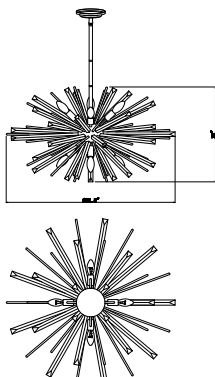

PALISADES AVE

Additional Down Rods Can Be Purchased.