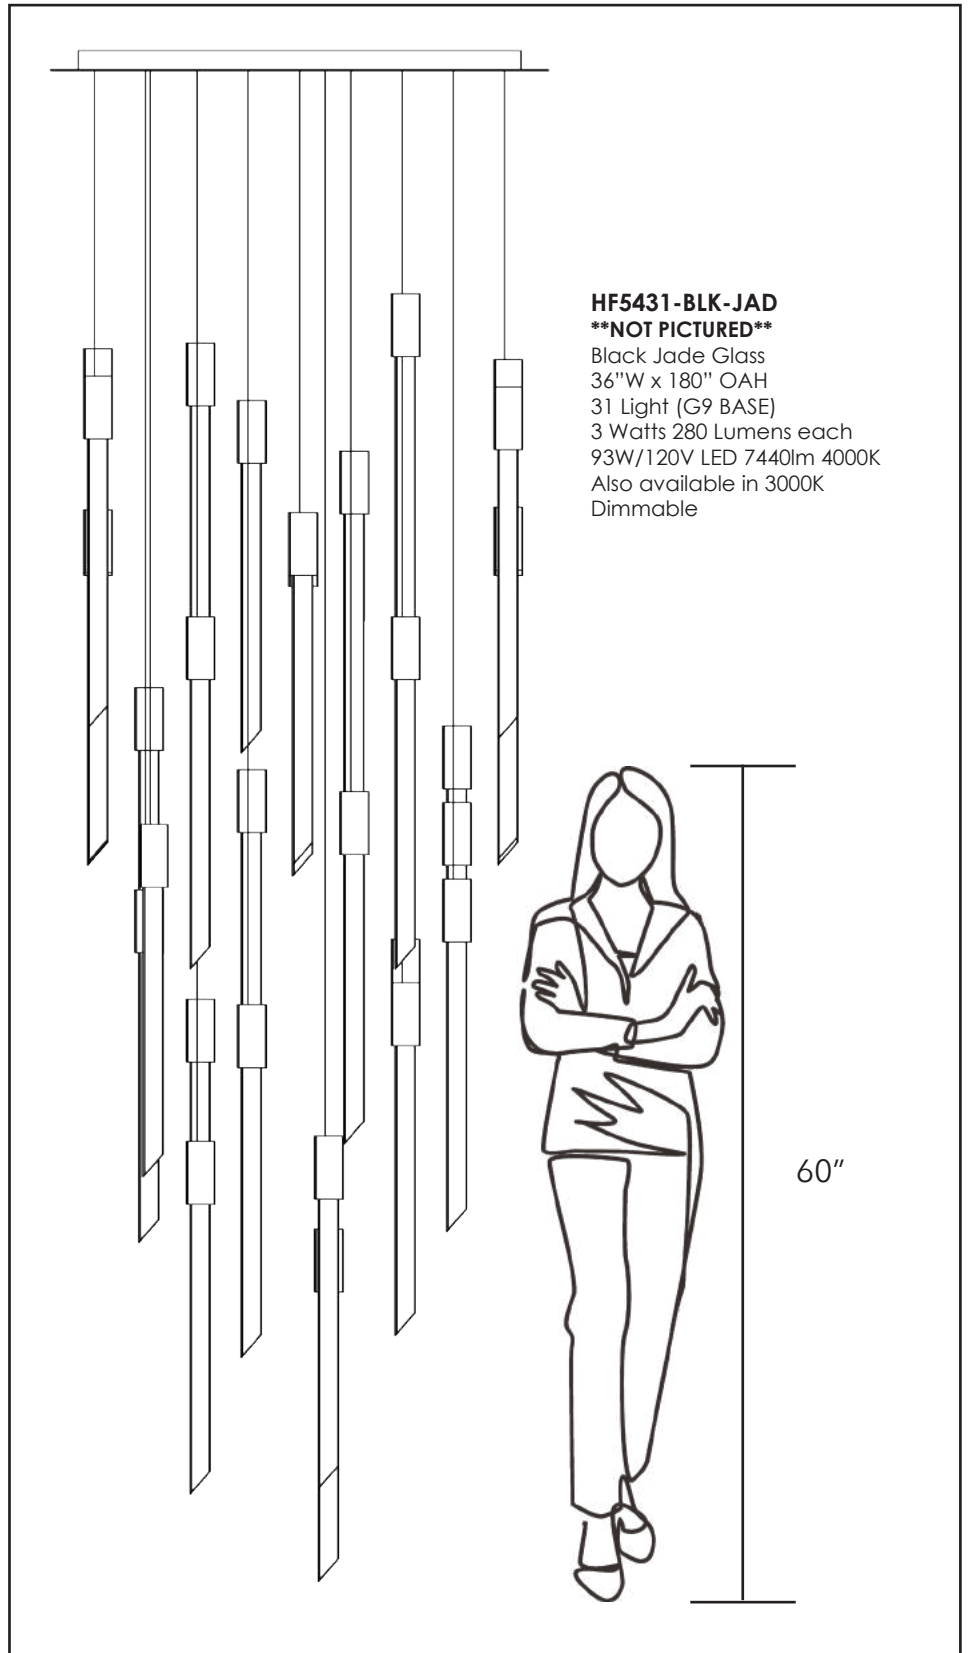

HF5431-BLK-JAD
NOT PICTURED

Black Jade Glass
36"W x 180" OAH
31 Light (G9 BASE)
3 Watts 280 Lumens each
93W/120V LED 7440lm 4000K
Also available in 3000K
Dimmable

ALPINE BLACK JADE