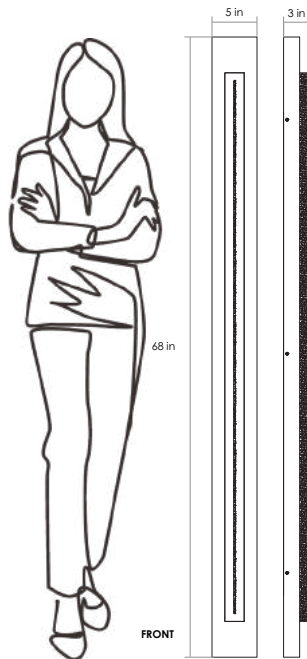

AV3268-SLV
Marine Grade
Powder Coated
Silver
5"W x 68"H x 3"EXT
15W / 120V
1700 Lumens
3000K
90 CRI
AC LED

AV3268-BLK
Marine Grade
Powder Coated
Black
5"W x 68"H x 3"EXT
15W / 120V
1700 Lumens
3000K
90 CRI
AC LED