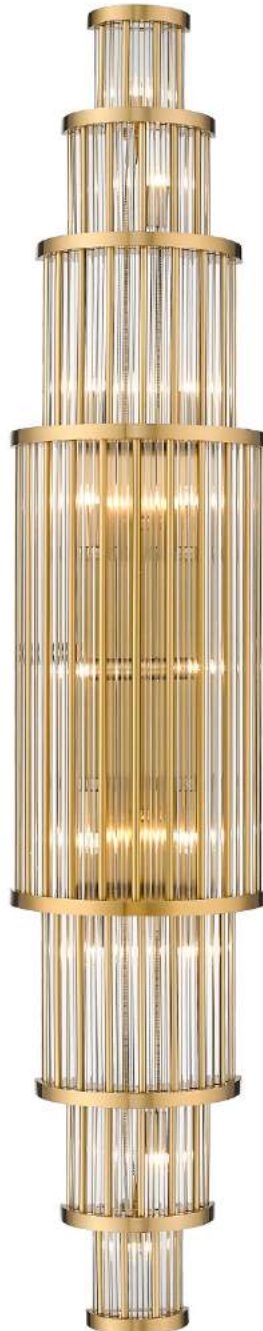

WALDORF

HF1928-AB
Chandelier
Antique Brass & Clear Glass
Body: 31"W x 16"H
Canopy: 6"W x 6"L x 2"H
(12) E12 40W
Dimmable & Slope Adjustable
BULBS NOT INCLUDED

HF1920-AB
Chandelier
Antique Brass with Clear Glass
16"W X 16"H X 64"L
Canopy: 20"L X 1"H X 5"W
Adjustable downrods included.
(28) G9 120 VOLT 40 WATT
BULBS NOT INCLUDED
Dimmable and Slope Adjustable

HF1927-AB
Chandelier
Antique Brass & Clear Glass
Body: 52"L x 24"W x 16"H
Canopy: 18"L
(16) E12 40W
Dimmable & Slope Adjustable
BULBS NOT INCLUDED

HF1926-AB
Pendant light
Antique Brass with Clear Glass
10"W X 50"H
Canopy: 6"W X 2"H
(17) G9 120 VOLT 40 WATT MAX
BULBS NOT INCLUDED
Dimmable & slope adjustable

HF1925-AB
Pendant light
Antique Brass with Clear Glass
8"W X 38"H
Canopy: 6"W X 2"H
(15) G9 120 VOLT 40 WATT MAX
BULBS NOT INCLUDED
Dimmable & slope adjustable

HF1924-AB
Pendant light
Antique Brass with Clear Glass
12"W X 22"H
Canopy: 6"W X 2"H
(13) G9 120 VOLT 40 WATT MAX
BULBS NOT INCLUDED
Dimmable & slope adjustable

WALDORF

HF1923-AB
Wall Sconce
Antique Brass with Clear Glass
10"W X 50"H X 5"EXT
(14) G9 120 VOLT 40 WATT MAX
BULBS NOT INCLUDED
Dimmable

HF1922-AB
Wall Sconce
Antique Brass with Clear Glass
8"W X 38"L X 4"EXT
(11) G9 120 VOLT 40 WATT MAX
BULBS NOT INCLUDED
Dimmable