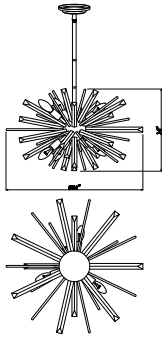

HF8202-BK

Matte Black with Clear Glass

31.5"W x 17.6"H

68" OAH

(8) E-12 Base Sockets

BULBS NOT INCLUDED

60W Max / 120V

Down Rods included:

1- 6"

2- 12"

1- 24"