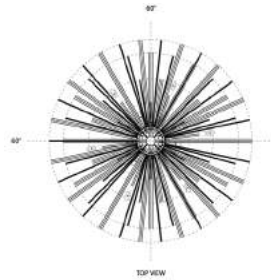

HF8203-BK
Matte Black with Clear Glass
39.375"W x 22"H
70" OAH
(10) E-12 Base Sockets
BULBS NOT INCLUDED
60W Max / 120V
Down rods included:
Qty 1- 24"
Qty 2- 12"
Qty 1- 6"

HF8200-BK
Matte Black with Clear Glass
60"W x 37.5"H
81" OAH
(18) E-12 Base Socket
BULBS NOT INCLUDED
60W Max / 120V
Down Rods included:
1- 6"
2- 12"
1- 24"

PALISADES AVE