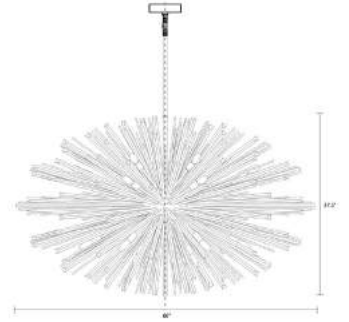

BULBS NOT INCLUDED

Includes

(1) HF8201-AB

(1) HF8202-AB

(2) HF8203-AB

See website for
additional details.

PALISADES AVE

HF8203-BK
 Matte Black with Clear Glass
 39.375"W x 22"H
 70" OAH
 (10) E-12 Base Sockets
****BULBS NOT INCLUDED****
 60W Max / 120V
 Down rods included:
 Qty 1- 24"
 Qty 2- 12"
 Qty 1- 6"