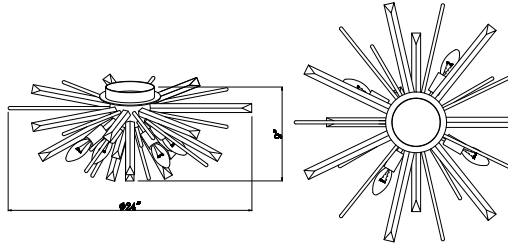

Down Rods included:

1- 6"

2- 12"

1- 24"

PALISADES AVE

Additional Down Rods Can Be Purchased.

HF8205-BK
 Matte Black with Clear Glass
 24"W x 9"H
 9" OAH
 (4) E-12 Base Sockets
****BULBS NOT INCLUDED****
 60W Max / 120V
 Dual Mount: Wall / Ceiling