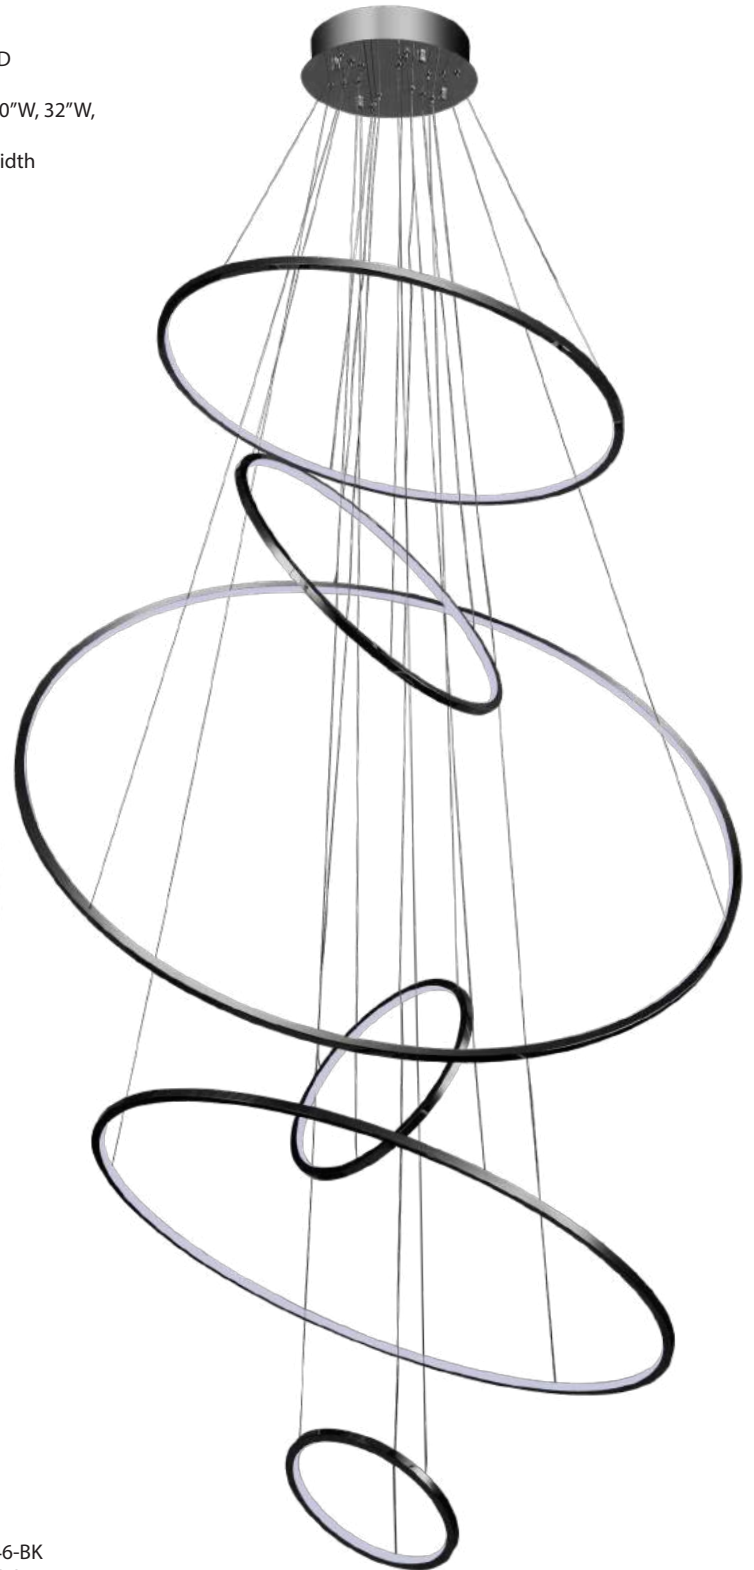

HF1925-AB
Pendant light
Antique Brass with Clear Glass
8"W X 38"H
Canopy: 6"W X 2"H
(15) G9 120 VOLT 40 WATT MAX
BULBS NOT INCLUDED
Dimmable & slope adjustable

HF1924-AB
Pendant light
Antique Brass with Clear Glass
12"W X 22"H
Canopy: 6"W X 2"H
(13) G9 120 VOLT 40 WATT MAX
BULBS NOT INCLUDED
Dimmable & slope adjustable

HF4444-BK
Chandelier
Black Gunmetal
with Integrated LED
OAH: 118"
Ring Sizes: 16"W , 24"W ,
32"W, 48"W
Ring Height: 2"
Ring Width: 2.5"
Dimmable

ARIA

HF4443-PB
Chandelier
Polished Brass
with Integrated LED
OAH: 118"
Ring Sizes: 16"W , 24"W , 32"W
Ring Height: 2"
Ring Width: 2.5"
Dimmable

HF4444-PB
Chandelier
Polished Brass
with Integrated LED
OAH: 118"
Ring Sizes: 16"W , 24"W ,
32"W , 48"W
Ring Height: 2"
Ring Width: 2.5"
Dimmable

ARIA

HF4446-PB
Chandelier
Polished Brass
with Integrated LED
OAH: 216.5"
Ring Sizes: 48"W, 40"W, 32"W,
24"W, 16"W, 12"W
Ring Height and Width
Dimmable