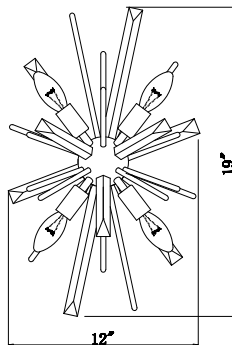

Down Rods included:

1- 6"

2- 12"

1- 24"

PALISADES AVE

Additional Down Rods Can Be Purchased.

HF8205-BK
 Matte Black with Clear Glass
 24"W x 9"H
 9" OAH
 (4) E-12 Base Sockets
****BULBS NOT INCLUDED****
 60W Max / 120V
 Dual Mount: Wall / Ceiling