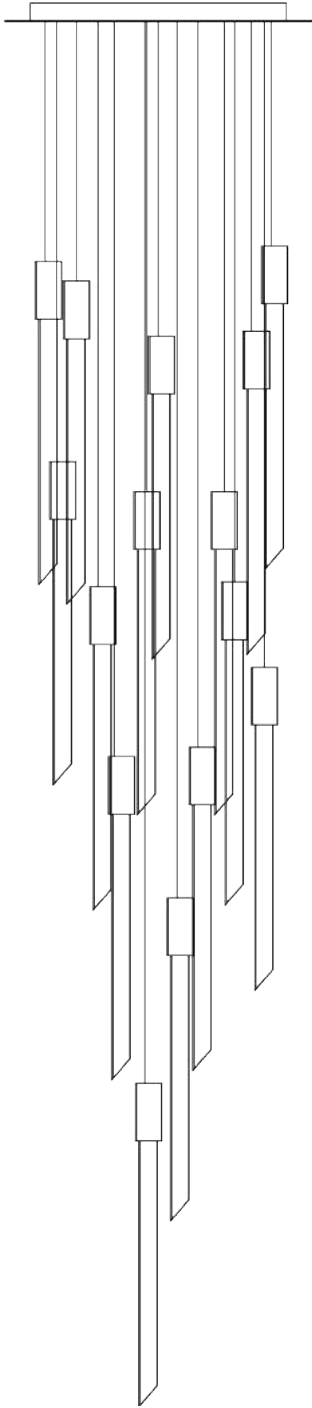

HF5415-BLK -JAD

Black Jade Glass
24"W x 180" OAH
15 Light (G9 Base)
3 WATTS MAX 280 Lumens Each
45W/120V LED 3600lm 4000K
Also available in 3000K
Dimmable

ALPINE BLACK JADE