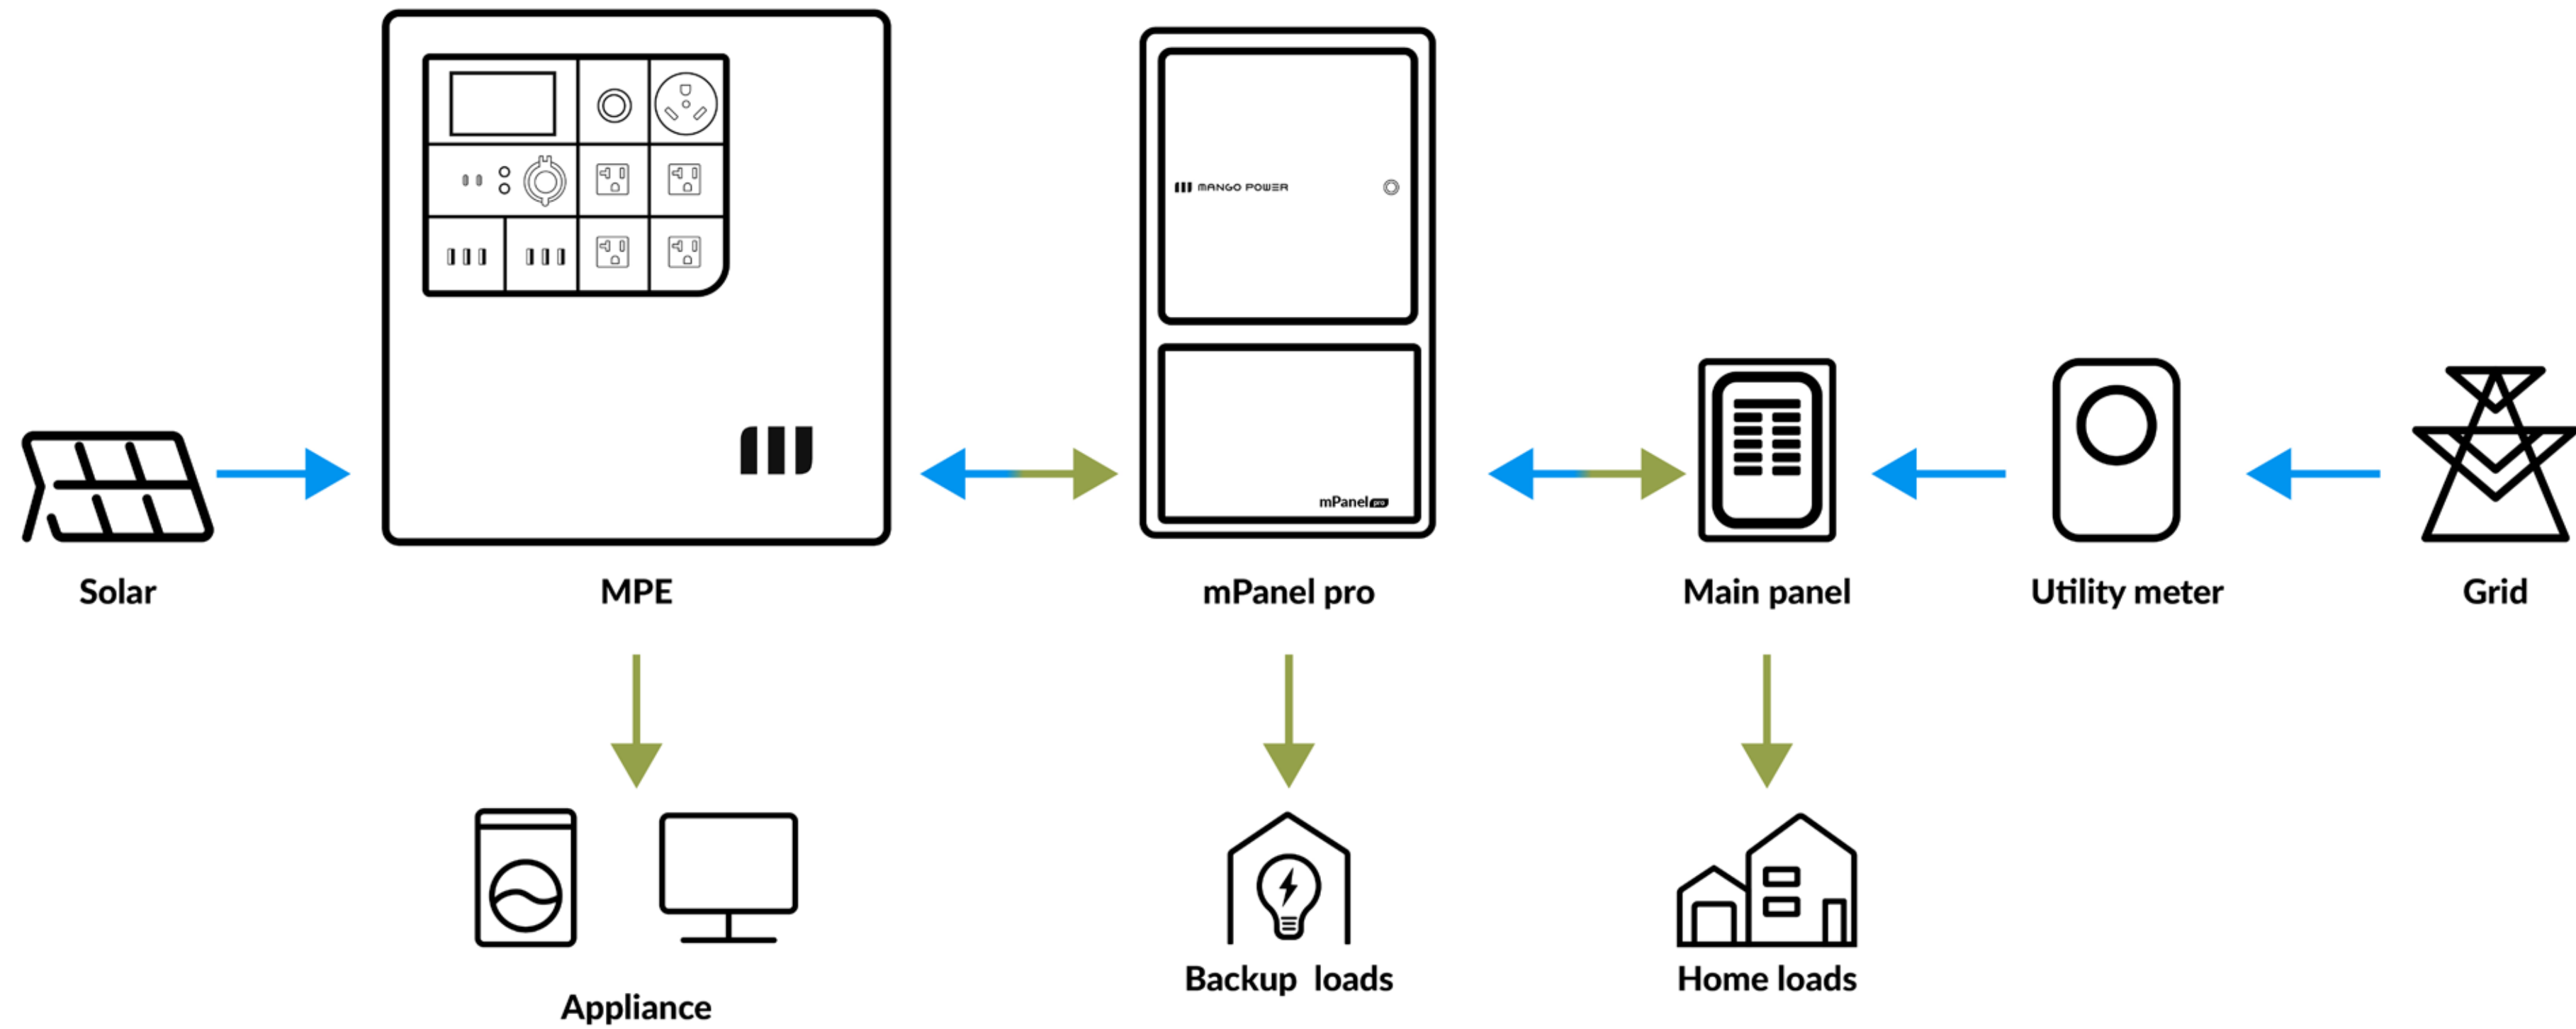

# Mango Power E PARTIAL HOME BACKUP

# Mango Power E PARTIAL HOME BACKUP(3kW/ 7kWh)