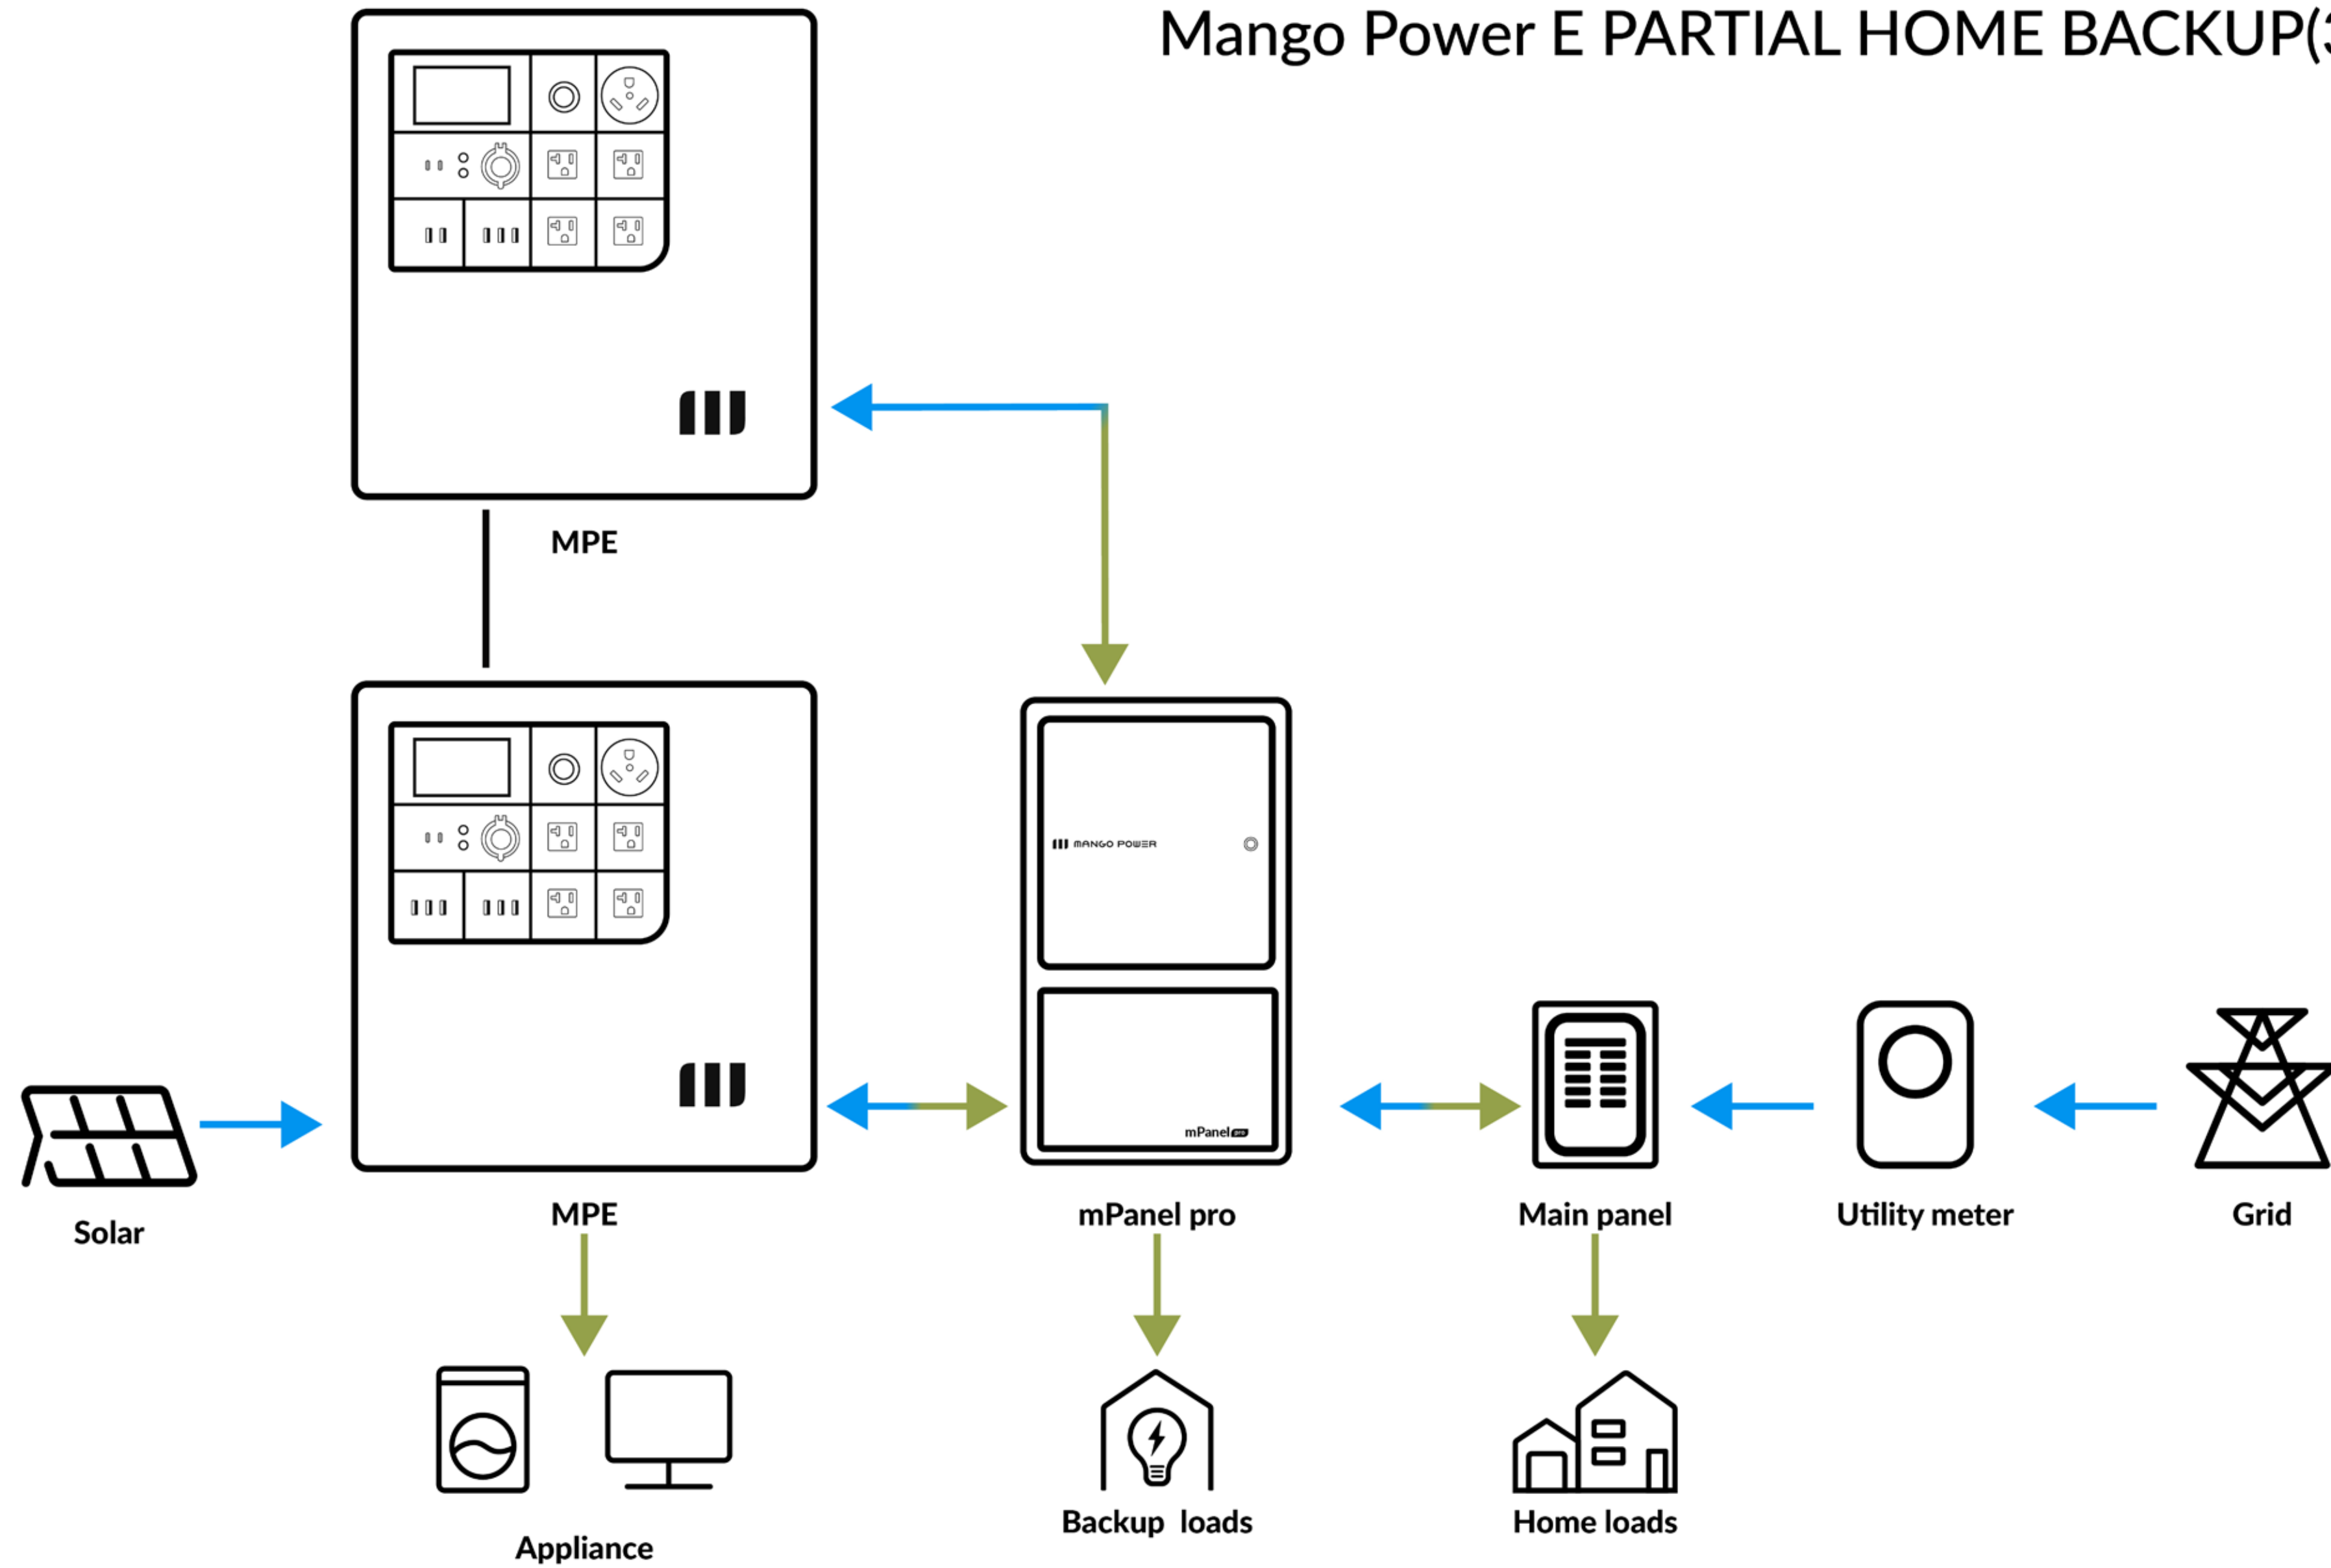

# Mango Power E PARTIAL HOME BACKUP

# Mango Power E PARTIAL HOME BACKUP(3kW/ 7kWh)