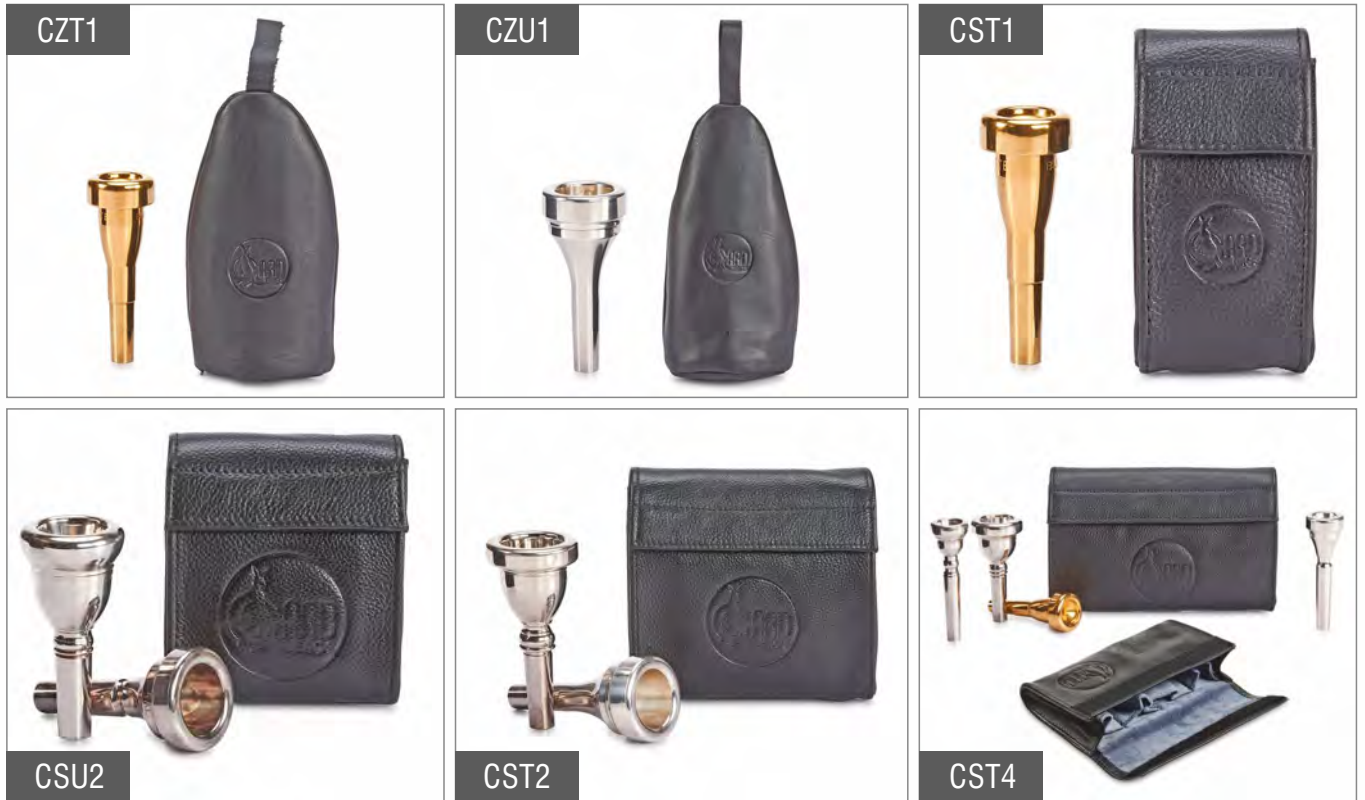

# PREMIUM MOUTH PIECE POUCHES

with Metal Zippers

CZP-ELKY-4

CZP-ELK-4

**GARD  
BAGS**

## Mouth Piece Pouches

90

**GARD  
BAGS**

Learn more at [gardbags.com](http://gardbags.com) | Contact us at [info@gardbags.com](mailto:info@gardbags.com)

CODE	DESCRIPTION
<b>CZT1</b>	Bottle shaped leather pouch for one Trumpet / Trombone mouthpiece
<b>CZU1</b>	Bottle shaped leather pouch for one Tuba mouthpiece
<b>CZT2</b>	Bottle shaped leather pouch for two Trumpet / Trombone mouthpiece
<b>CZU2</b>	Bottle shaped leather pouch for two Tuba mouthpiece
<b>CST1</b>	Square shaped leather pouch for one Trumpet mouthpiece
<b>CSU1</b>	Square shaped leather pouch for one Tuba mouthpiece
<b>CST2</b>	Square shaped leather pouch for two Trumpet / Trombone mouthpiece
<b>CSU2</b>	Square shaped leather pouch for two Tuba mouthpiece
<b>CST4</b>	Rectangle shaped leather pouch for four Trumpet / Trombone mouthpiece
<b>CZP-ELKY-4</b>	Rectangle shaped leather pouch for four Trumpet / Trombone mouthpiece Elite series, metal zippers, black cow softy leather + cherry thunderlight trims
<b>CZP-ELK-4</b>	Rectangle shaped leather pouch for four Trumpet / Trombone mouthpiece Elite series, metal zippers, black cow softy leather + LNT trims