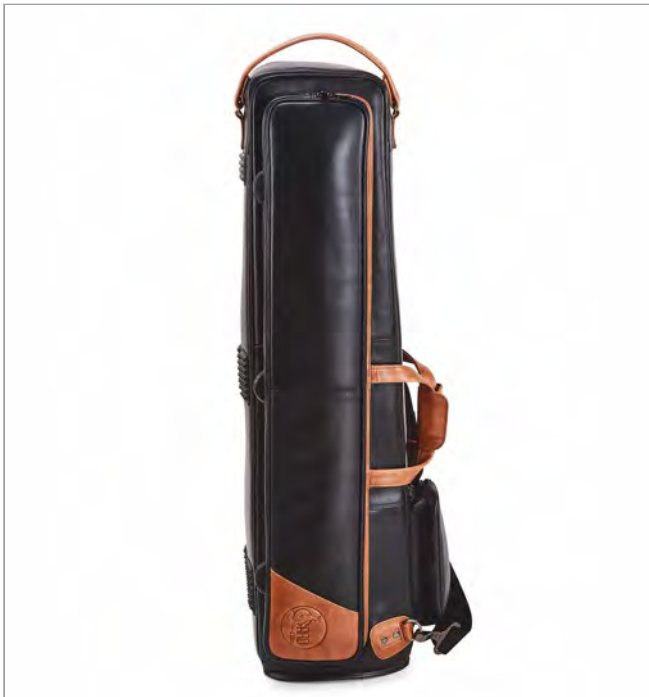

# Elite Trombone Gig Bags

44

**GARD  
BAGS**

Learn more at [gardbags.com](http://gardbags.com) | Contact us at [info@gardbags.com](mailto:info@gardbags.com)

**ITEM CODE : 21-ELK**  
**MAKE : LEATHER**  
Elite Tenor Trombone Gig Bag  
(HC+OS+BP)