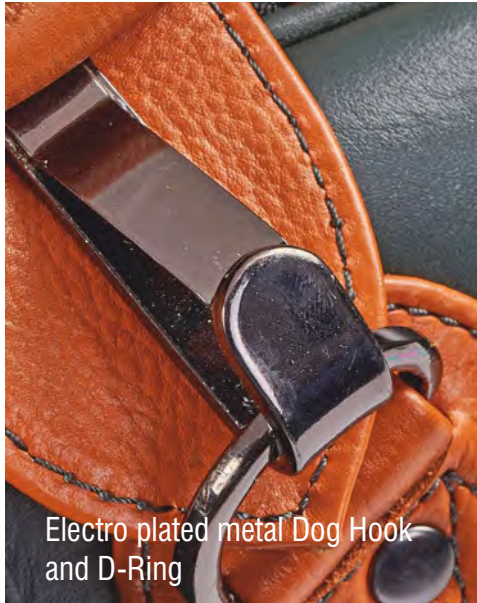

Dense foam padding directly under the zipper

YKK Zippers

Electro plated metal Dog Hook and D-Ring

Strong 2" PP Tape

Electro plated metal rivets reinforced with cross stitching

HC = Hand Carry | OS = Over Shoulder Carry | W = Wheelie | BP = Backpack