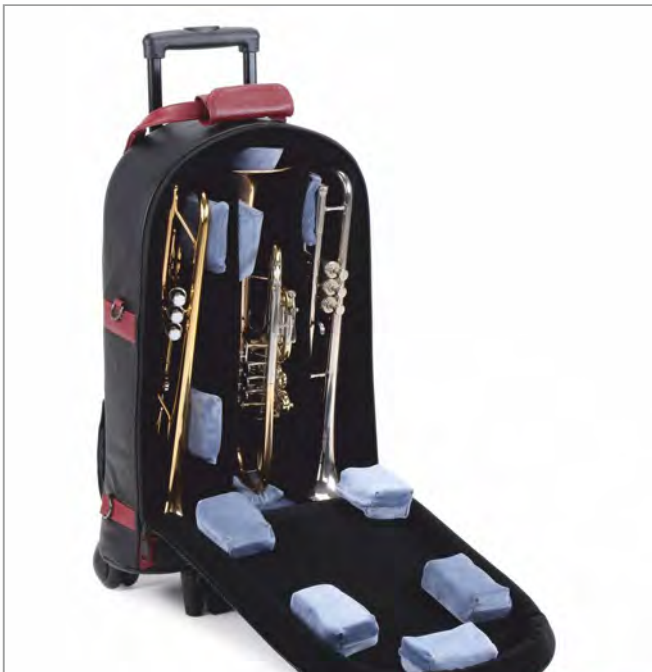

# Regular Triple Trumpet Wheelie

27

**ITEM CODE : 16-WBFLK**  
**MAKE : LEATHER**  
Quad Trumpet | 3 Trumpet+Piccolo  
Wheelie (HC+OS+W+BP)

**ITEM CODE : 16-WBFSK**  
**MAKE : SYNTHETIC L/T**  
Quad Trumpet | 3 Trumpet+Piccolo  
Wheelie (HC+OS+W+BP)