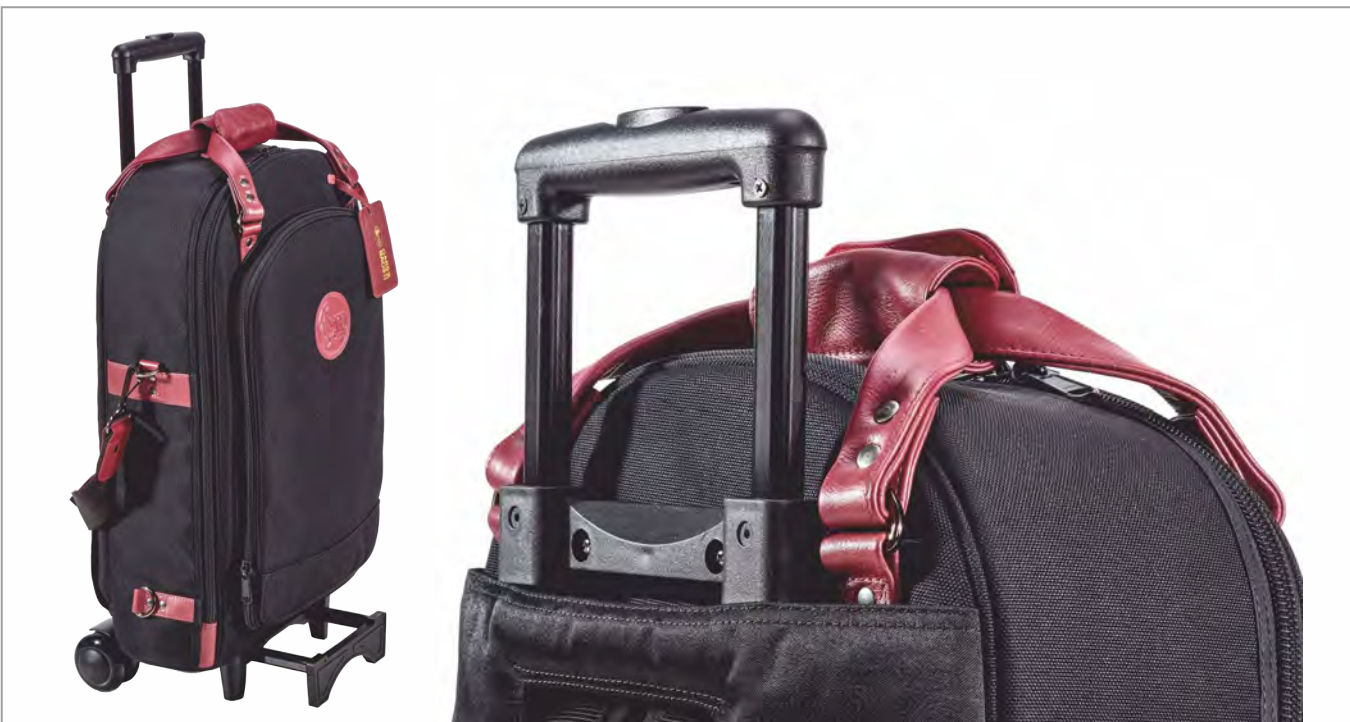

C A R R Y Y O U R P A S S I O N

**GAROBAGS**

Designer Super Triple Trumpet Wheelie

29

**ITEM CODE : 14-WBFDL-BY**

**MAKE : LEATHER**

**Triple Trumpet | Flugelhorn+2 Trumpets | Flugelhorn+Trumpet  
+Piccolo | Flugelhorn+Trumpet+Mutes (HC+OS+W+BP)**