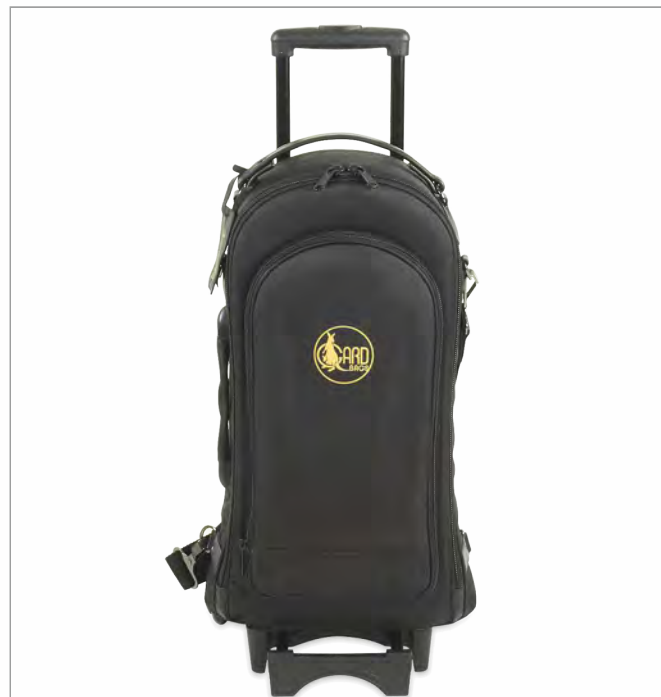

**GAROBAGS**

Trumpet Wheelie

23

**ITEM CODE : 1-WBFLK**  
**MAKE : LEATHER**  
Single Trumpet Wheelie (HC+OS+BP)

**ITEM CODE : 1-WBFSK**  
**MAKE : SYNTHETIC L/T**  
Single Trumpet Wheelie (HC+OS+W+BP)

**ITEM CODE : 10-WBFLK**  
**MAKE : LEATHER**  
Compact Triple Trumpet Wheelie (HC+OS+W+BP)