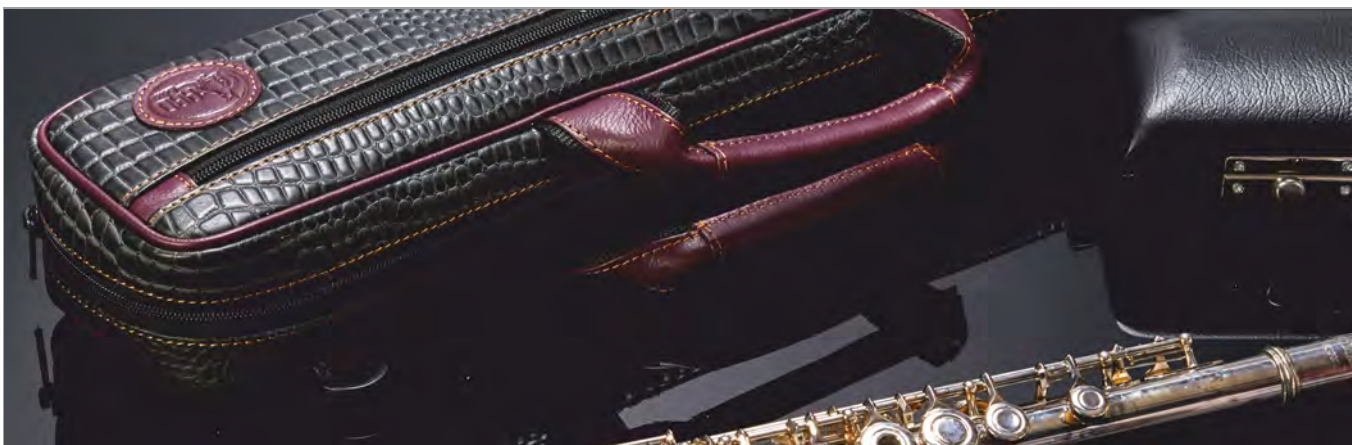

Garobags

HC = Hand Carry | OS = Over Shoulder Carry | W = Wheelee | BP = Backpack

C A R R Y Y O U R P A S S I O N