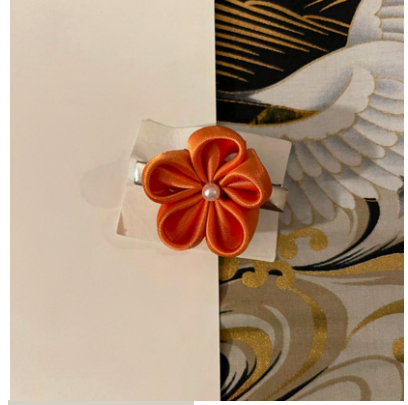

PRODUCT CODE: #CLI08

ORANGE