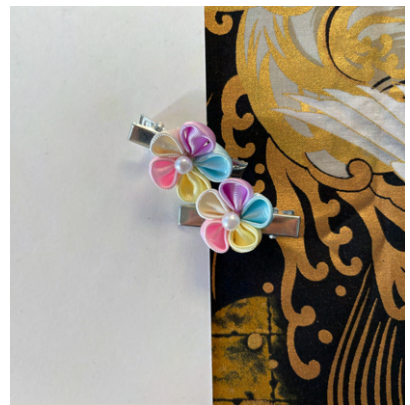

PRODUCT CODE: #CLI05

MIXED COLOR