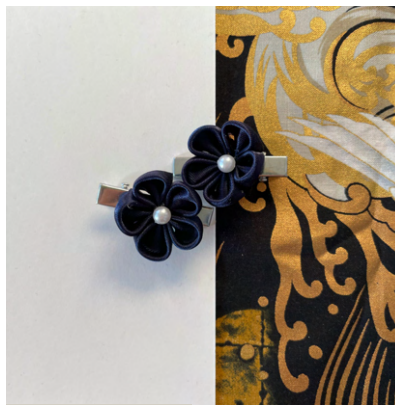

Various sizes and colours, other colour combinations and colours are available upon request

€5,00

PRODUCT CODE: #CLI01

DARK RED

PRODUCT CODE: #CLI02

BLACK

PRODUCT CODE: #CLI03

BRIGHT BLUE