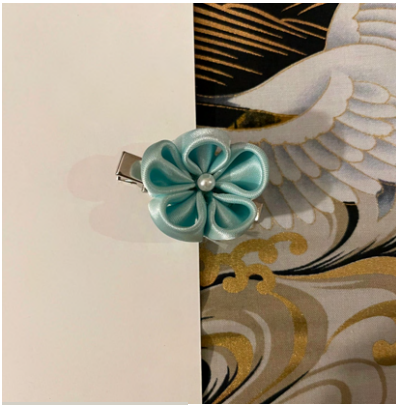

PRODUCT CODE: #CLI09

TURQUOISE