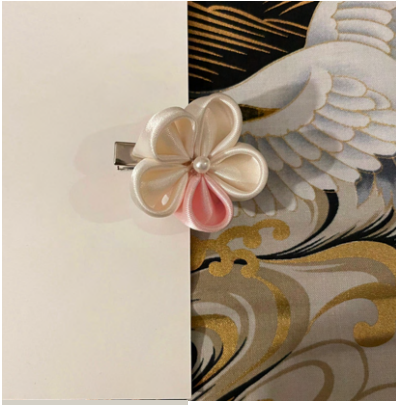

PRODUCT CODE: #CLI04

DARK BLUE

PRODUCT CODE: #CLI05

MIXED COLOR

HAIR ACCESSORIES

PRODUCT CODE: #CLI06

WHITE WITH PINK

PRODUCT CODE: #CLI07