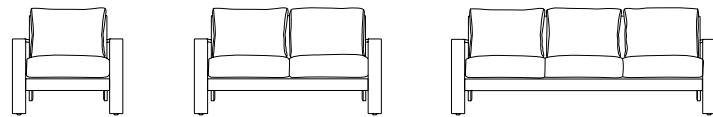

**COLOURWAYS**

4 stock Sunbrella® Outdoor Upholstery cushion colours available.

CANVAS WHITE    CANVAS BIRDS EYE    CANVAS GRANITE    CAST SLATE

**SETS**

Offered in 3-piece Conversational Set. Option of 2 Club Chairs and Loveseat, 2 Club Chairs and Sofa, or Club Chair, Loveseat, and Sofa.

**PIECES**

**CLUB CHAIR** W34" X D36.5" X H32"  
**LOVESEAT** W65" X D36.5" X H32"  
**SOFA** W81" X D36.5" X H32"

**END TABLE** W20" X D20" X H20"  
**COFFEE TABLE** W48" X D24" X H16"  
**OUTDOOR FIREPIT ALUMINUM RT48**  
TABLETOP: W48" X D31.5" X H24.5"