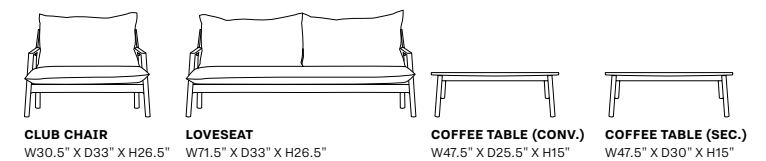

PIECES

CONVERSATIONAL SET, SUNPROOF VENAO CUSHION