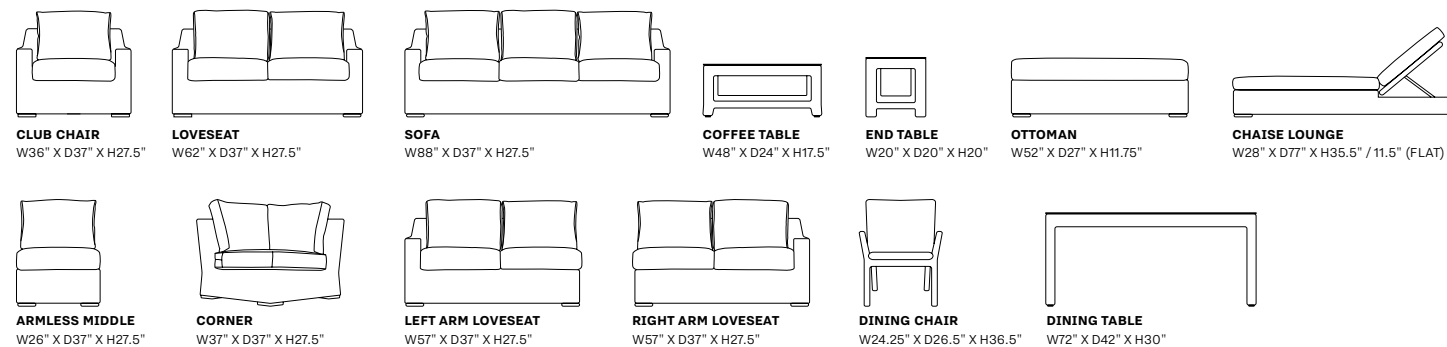

PIECES

Tulip Dining

7-piece set includes Dining Table and 6 Dining Chairs. Pictured in Sunbrella® Cast Silver. Table has umbrella hole. Umbrella is not included.

MINIMUM SPACE REQUIRED: 10.5FT X 7.5FT