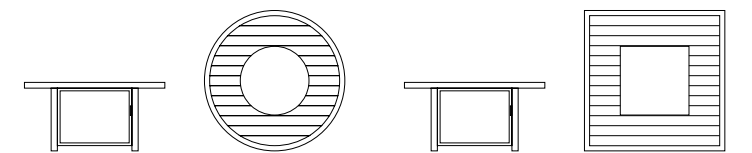

TABLETOP SHAPES

OUTDOOR FIREPIT ALUMINUM RD42
TABLETOP: W42" X D42" X H24.5"

OUTDOOR FIREPIT ALUMINUM SQ42
TABLETOP: W42" X D42" X H24.5"