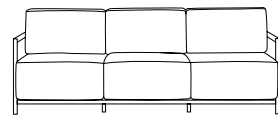

### PIECES

**CLUB CHAIR**

W28" X D32.5" X H28.25"

**LOVESEAT**

W53.5" X D32.5" X H28.25"

**SOFA**

W79" X D32.5" X H28.25"

**ARMLESS SEAT**