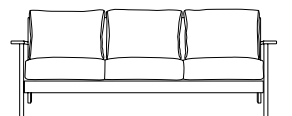

CANVAS WHITE      CANVAS BIRDS EYE      CANVAS GRANITE      CAST SLATE

**SETS**

Offered in 3-piece Conversational Set. Option of 2 Club Chairs and Loveseat, 2 Club Chairs and Sofa, or Club Chair, Loveseat, and Sofa.

**PIECES**

**CLUB CHAIR**  
W32" X D38" X H32"

**LOVESEAT**  
W58" X D38" X H32"

**SOFA**  
W84" X D38" X H32"

**END TABLE**  
W20" X D20" X H20"

**COFFEE TABLE**  
W48" X D24" X H18"