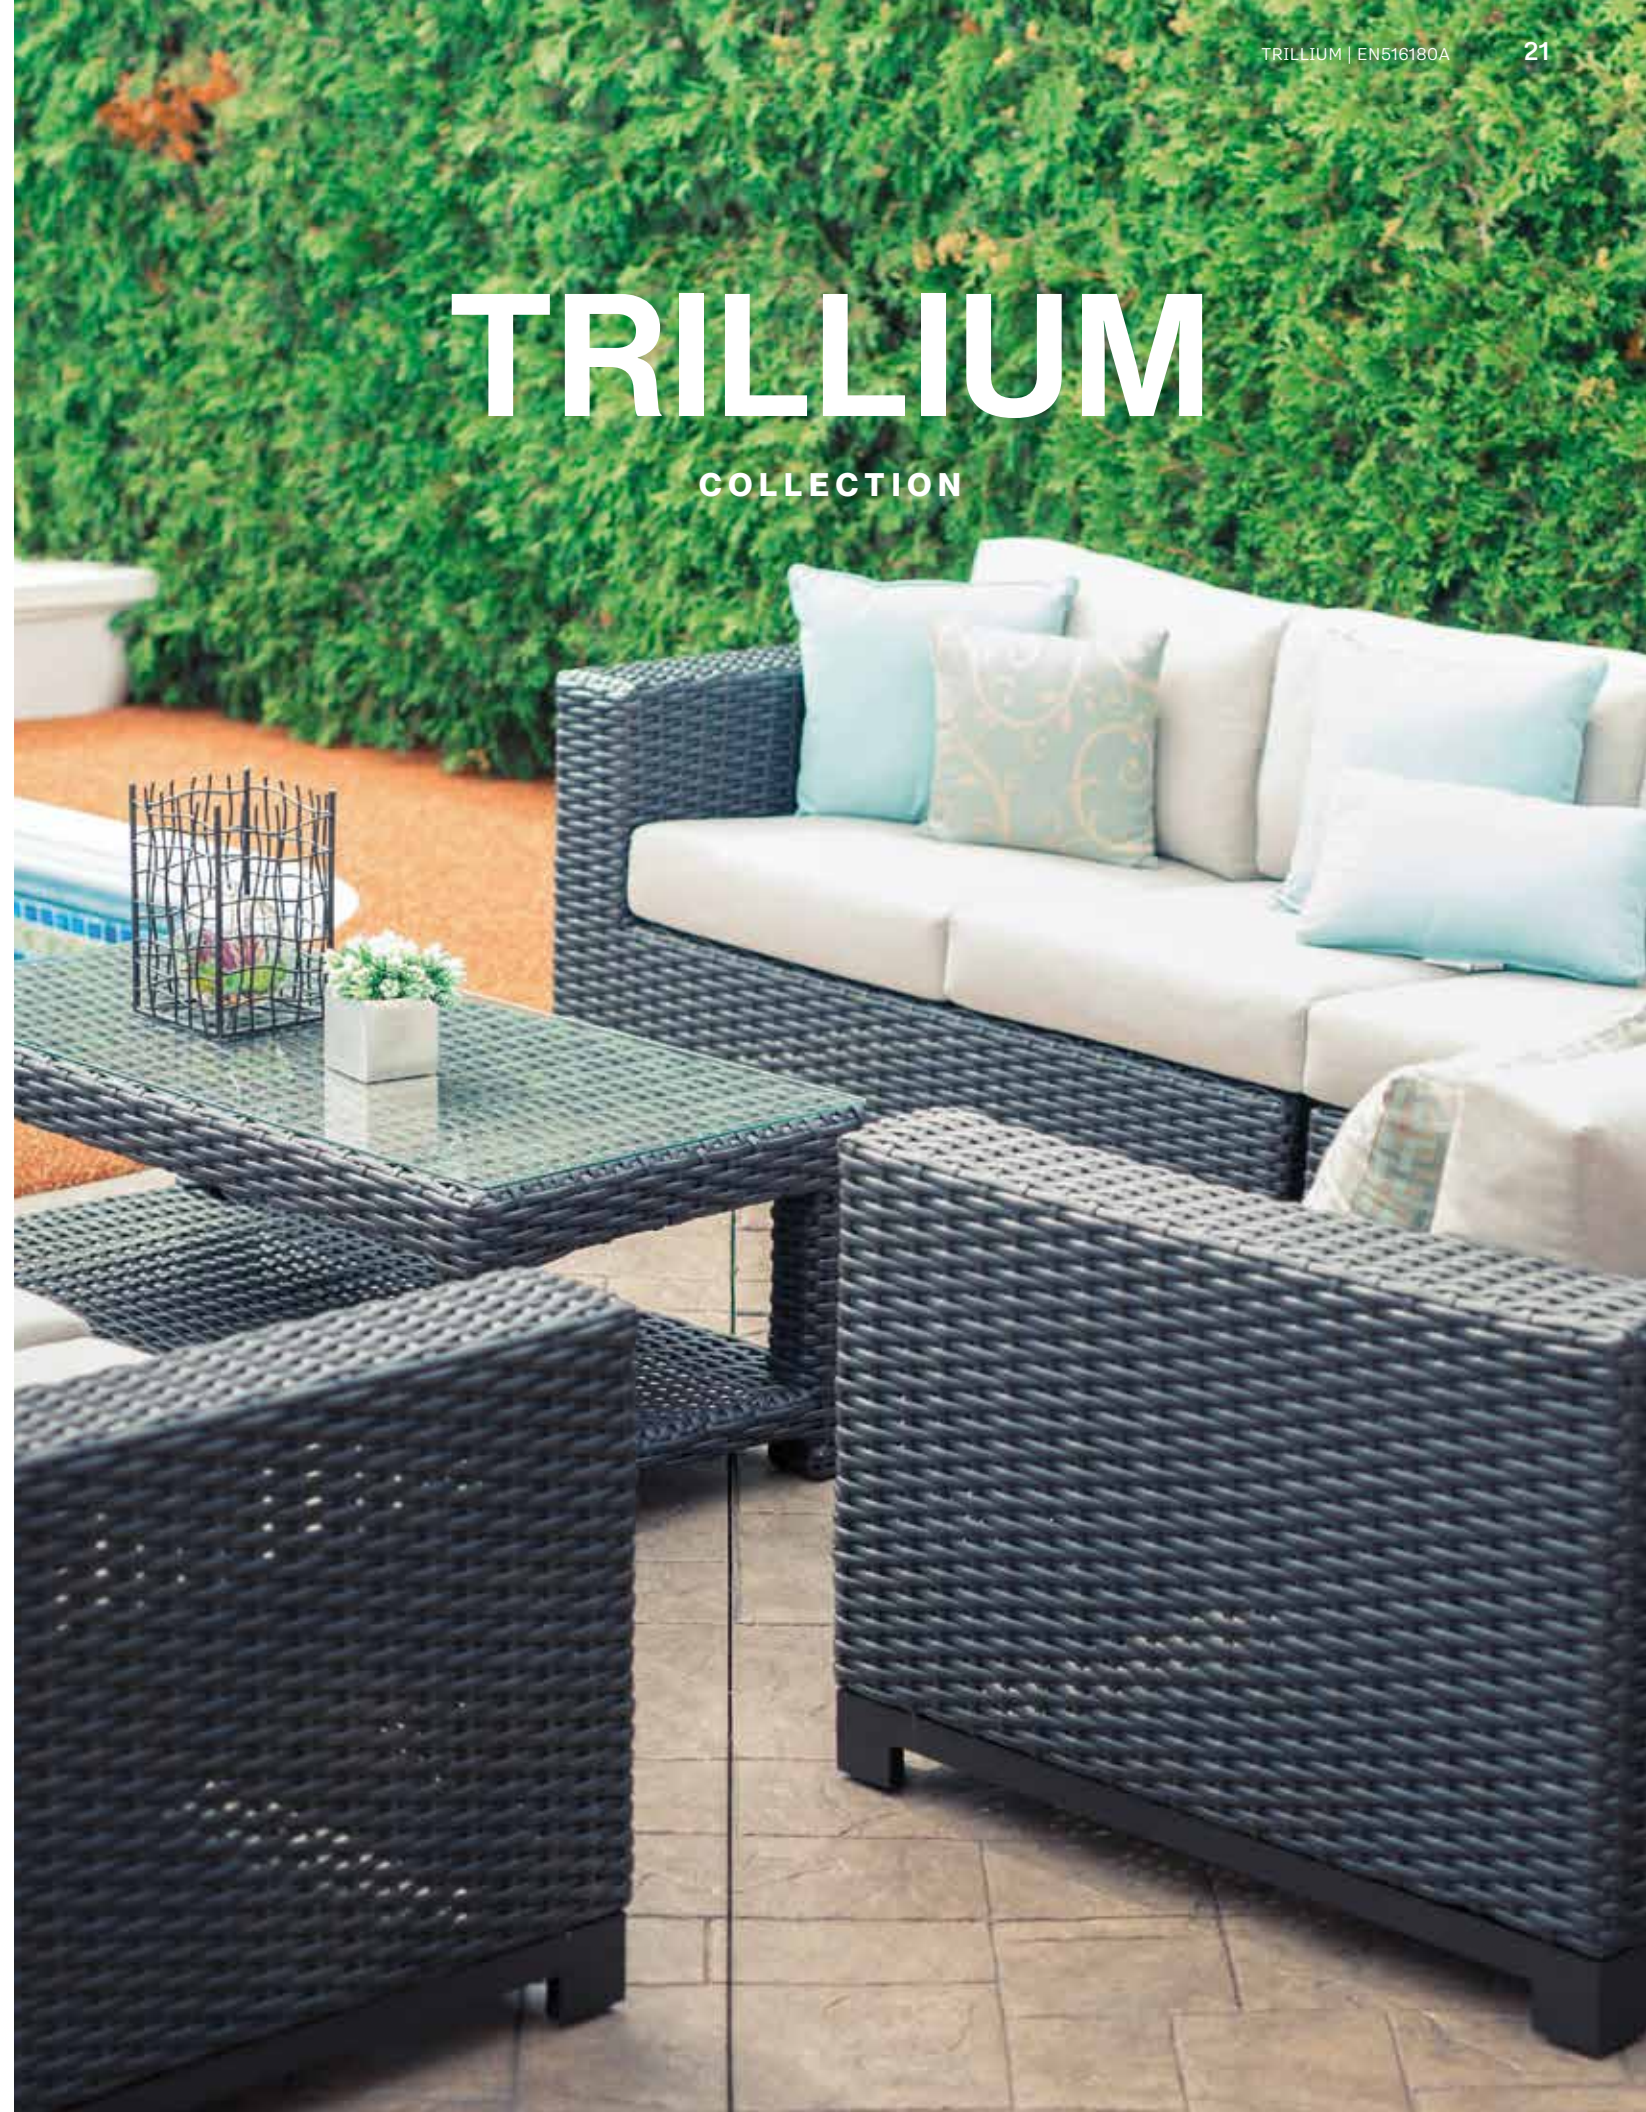

TRILLIUM COLLECTION