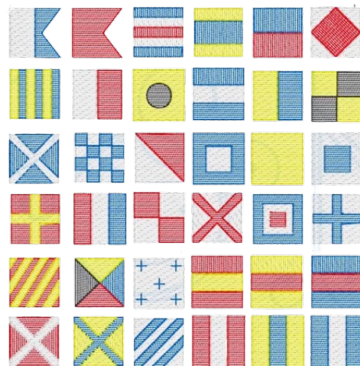

NAUTICAL
ALPHABET &
NUMBERS

Sophie
Script

Gracie May
Chain Stitch

Sammy
& Paige

Dashed
Type

Sailor Lee
Hand Stitch

MADISON
MULTI

madeline

Gabby
Stitch

Katelyn

Breezie Font

john

Harriet
Script

The Spirit
Font

Charlie
Font

DUOTONE
FONT