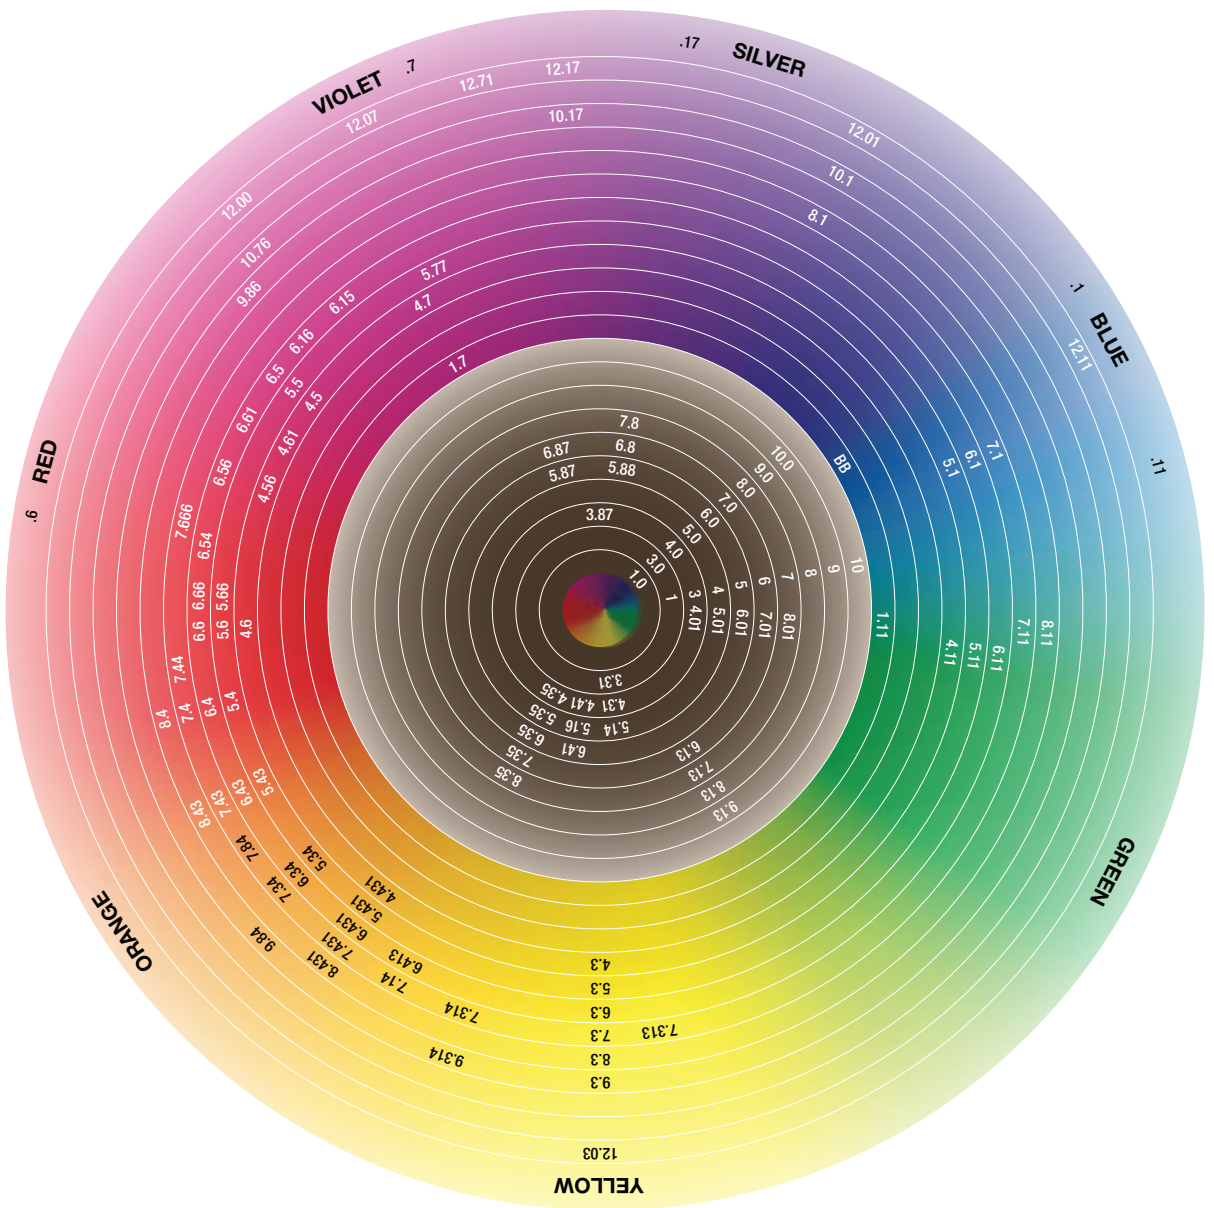

newton's disk

ALL SWATCHES ARE FULL-STRENGTH FORMULAS ON 90% WHITE HAIR. RESULTS WILL VARY BASED ON THE LEVEL OF HAIR TO WHICH IT IS APPLIED.
OGNI CIOCCA È IL RISULTATO DELLA FORMULA SU CAPELLI CON UN 90% DI BIANCHI. I RISULTATI VARIANO A SECONDA DEL LIVELLO DI PARTENZA.
CADA MECHA ES EL RESULTADO DE LA FÓRMULA SOBRE UN CABELLO CON EL 90% DE CANAS. LOS RESULTADOS VARIÁN SEGÚN EL NIVEL DEL QUE SE PARTE.
CHAQUE MÊCHE EST LE RÉSULTAT DE FORMULES INTENSIVES SUR CHEVEUX AVEC 90% DE CHEVEUX BLANCS.
LES RÉSULTATS VARIERONT EN FONCTION DU NIVEAU DE BASE DES CHEVEUX SUR LEQUEL IL EST APPLIQUÉ.
ALLE MUSTER SIND AUSGEFÄRBT AUF 90% WEISSEN HAAREN. DIE ERGEBNISSE KÖNNEN VARIIEREN JE NACH DER AUSGANGSFARBE DER MUSTERSTRÄHNE.
TODAS AS MADEIXAS SÃO FÓRMULAS DE COBERTURA TOTAL EM CABELOS BRANÇOS A 90%.
OS RESULTADOS VARIAM DE ACORDO COM O NÍVEL DE COR DO CABELO AO QUAL É APLICADO.