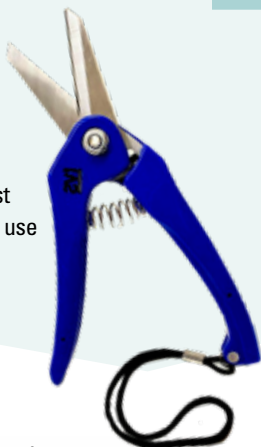

HOOF CARE & BANDAGES

IVS EXCLUSIVE!

PROFESSIONAL HOOF TRIMMING KIT

The IVS Hoof Trimming kit contains nine hoof trimming instruments. All items are quality made to withstand heavy use as well as the misuse that may be inflicted by novice farriers. Designed for use on horses and/or cattle.

- Casting Clinch Cutter
- Hoof Tester
- Double Edge Hoof Knife/Right Hand
- Forged Pritchel
- Casting Horseshoe Hammer
- 12" Hoof Rasp w/Wood Handle
- Forged Nail Clincher
- Forged 14" Forged Hoof Nipper
- Hoof Pick with Brush

Item #	Description	Quantity
019-IVS-HTKIT	PROFESSIONAL HOOF TRIMMING KIT	1

SMALL FOOT ROT SHEAR

- Compact and lightweight shear tackles the hardest hoof
- Field-tested and approved by farmers and shepherds
- Teflon® coated high carbon, non-serrated blades resist rust
- Easy action locking device and wrist strap for one-handed use

BP

Item #	Description	Quantity
019-SMRS	SMALL FOOT ROT SHEAR	1

MULTI PURPOSE SCISSOR

- Rugged and versatile; cuts aluminum, linoleum, fabrics, tile, wire, etc.
- Offset stainless steel offset blades keep hands above materials for safe, easy, accurate cutting
- 7" metal blades never need sharpening.

BP

Item #	Description	Quantity
05-MPSC	MULTI PURPOSE SCISSOR	1

8" CURVED FETLOCK SCISSORS

Ideal for trimming the horse's face and fetlocks.

- Ergonomic grip
- Stainless Steel
- Rugged construction

Item #	Description	Quantity
05-FLSC8	8" CURVED FETLOCK SCISSOR-STAINLESSSTEEL	1

TWO-SIDED HOOF RASP

- Rasp is 14" L x 1 3/4" W
- File teeth on one side and rasp teeth on reverse side
- Black plastic handle

Item #	Description	Quantity
019-HRH	HOOF RASP WITH HANDLE	1

FOOT ROT SHEAR WITH LEATHER COVER

- Durable steel blades
- Lock mechanism
- Comfortable, tough, handles covered in leather
- High-resistant material
- Includes leather cover