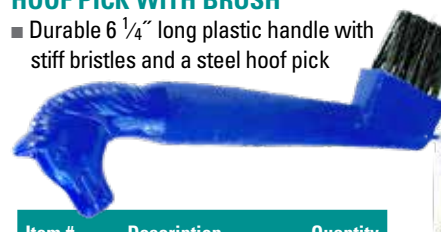

HOOF PICK WITH BRUSH

- Durable 6 1/4" long plastic handle with stiff bristles and a steel hoof pick

Item #	Description	Quantity
019-HPWB	HOOF PICK WITH BRUSH	1