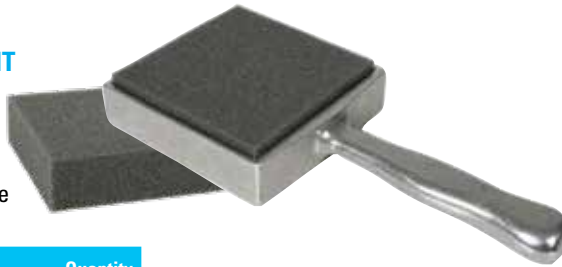

Z-TYPE 1 PIECE TAG APPLICATOR

- One-handed use
- Deep jaw makes proper placement easier
- Replacement applicator pin located in handle

Item #	Description	Quantity
06-ETAG APP-Z1P	EAR TAG APPLICATOR -Z TYPE ONE PIECE	1

Item #	Description	Quantity
012-P22GRN	GREEN TATTOO PASTE 22.7 OZ CAN	1
012-P22BLK	BLACK TATTOO PASTE 35 OZ CAN	1

KETCHUM TATTOO INK PASTE

- Assure long lasting legibility
- Available in Green and Black

Item #	Description	Quantity
012-P01GRN	TATTOO PASTE GREEN 1 OZ TUBE	1
012-P05BLK	TATTOO PASTE BLACK 5 OZ TUBE	1
012-P05GRN	TATTOO INK GREEN 5 OZ TUBE	1

TATTOO INK HOLDER & PAD KIT

- Tattoo Ink Holder & Pad
- Made of aluminum
- 4 3/4" x 5" with a 5 1/2" handle
- Replacement pad insert available separately