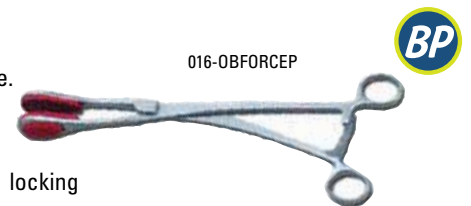

SURGICAL & LAB SUPPLIES

SUTURE NEEDLES/REGULAR CUT

Item #	Description	Quantity
01-SUT 504-4	No 4 SUTURE NEEDLE 1/2" CIRCLE REGULAR CUT	DOZEN
01-SUT 504-6	No 6, 55mm SUTURE SPRING EYE 1/2 CIRCLE TAPER POINT	DOZEN
01-SUT 508-10	No 10 SUTURE NEEDLE 1/2 CIRCLE REGULAR CUT	DOZEN
01-SUT 508-12	No 12 SUTURE NEEDLE 1/2" CIRCLE REGULAR CUT	DOZEN
01-SUT 508-14	No 14 SUTURE NEEDLE 1/2" CIRCLE REGULAR CUT	DOZEN
01-SUT 508-2	No 2 SUTURE NEEDLE 1/2" CIRCLE REGULAR CUT	DOZEN

SUTURE NEEDLES/REVERSE CUT

Item #	Description	Quantity
01-SUT103-10	43 mm 1/2" CIRCLE REVERSE CUTTING SUTURE NEEDLE	DOZEN
01-SUT103-2	73 mm 1/2" CIRCLE REVERSE CUTTING SUTURE NEEDLE	DOZEN
01-SUT103-4	64 mm 1/2" CIRCLE REVERSE CUTTING SUTURE NEEDLE	DOZEN

CHROMIC CATGUT SUTURES

- High knot-pull tensile strength
- Absorbable
- Packaged in alcohol for sterility
- Outer packaging sealed for LEAK PROOF delivery!

Item #	Description	Quantity
021-2 CHSUT- C	#2 CHROMIC CAT GUT SUTURE -50M CASSETTE	1
021-2/0 CHSUT- C	#2/0 CHROMIC CAT GUT SUTURE -50M CASSETTE	1

2/0 CHROMIC SUTURE WITH NEEDLE

- Sterile
- Single use chromic catgut sutures
- Absorbable
- Reverse cutting needles included

Item #	Description	Quantity
021-2/0 CHSUT- WN	2/0 CHROMIC SUTURE WITH NEEDLE	BOX/12
021-2 CHSUT- WN	#2 CHROMIC SUTURE WITH NEEDLE	BOX/12

TUMOR EXTRACTOR

- Highly recommended for removing small fibrous tumors from the milk ducts; 6 3/4" long

Item #	Description	Quantity
025-TEXTRACT	TUMOR EXTRACTOR	1

Item #	Description	Quantity
021-6" FORC-CRV	6" CURVED FORCEPS	1
021-6" FORC-ST	6" STRAIGHT FORCEPS	1
016-OBFORCEP	OB BOVINE CERVICAL FORCEPS	1
016-OB-PIG	PIG OB FORCEPS	1
021-ALLIS 6"	6" ALLIS TISSUE FORCEPS	1

POST-MORTEM NEEDLES