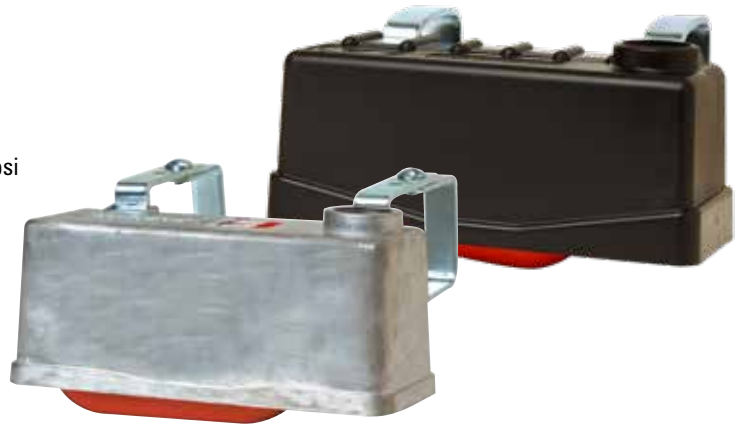

MISCELLANEOUS

TROUGH-O-MATIC® STOCK TANK FLOAT VALVE WITH PLASTIC HOUSING

- Float Valve automatically controls water level for most plastic and metal stock tanks, troughs, barrels, and pans
- Flows up to 245 gallons per hour, operates between 20 and 50 psi
- Accepts a standard 3/4" garden hose