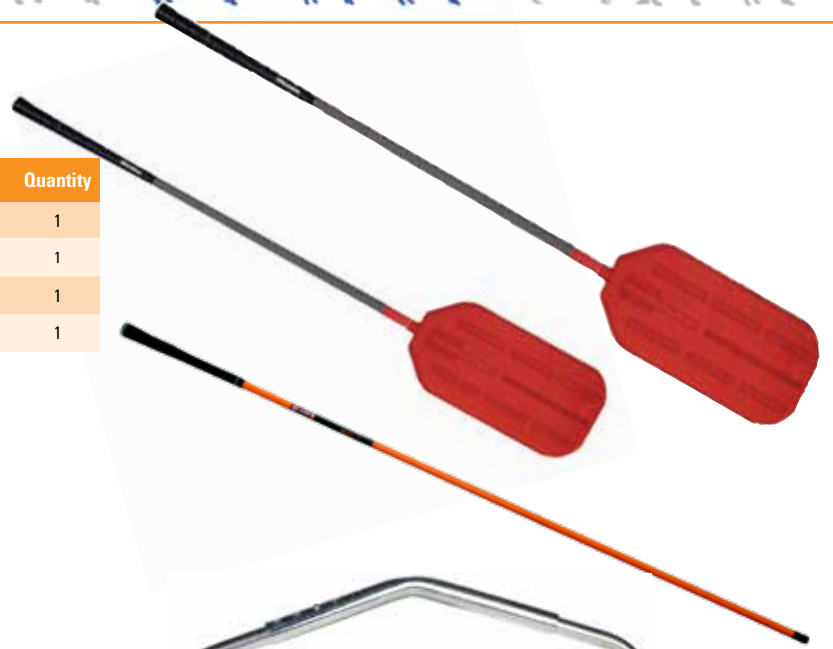

SORTING PADDLES & POLE

- Plastic paddle with rigid fiberglass shaft
- Golf grip type rubber handle
- Filled with noise rattles to aid pig movement

Item #	Description	Quantity
023-PADDLE -MD	42" SORTING PADDLE MEDIUM	1
023-PADDLE -LG	45" SORTING PADDLE LARGE	1
023-PADDLE -XLG	49" SORTING PADDLE X LARGE	1
023-SPOLE	42" SORTING POLE	1