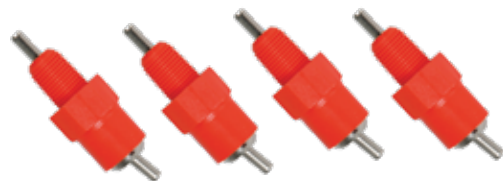

Item #	Description	Quantity
04-PLTRY-4PK	POULTRY NIPPLE 4 PACK	PK/4
04-PLTRY-10PK	POULTRY NIPPLE 10 PACK	PK/10

FEEDERS & DRINKERS

AUTOMATIC LIVESTOCK DRINKER

- ABS plastic drinking bowl equipped with 1/2" brass nipple and valve system. Has a flow valve and nylon frost plug protection. Touch switch allows the animals to get water automatically when they push/touch the valve, so you don't have to keep refilling the bowl.