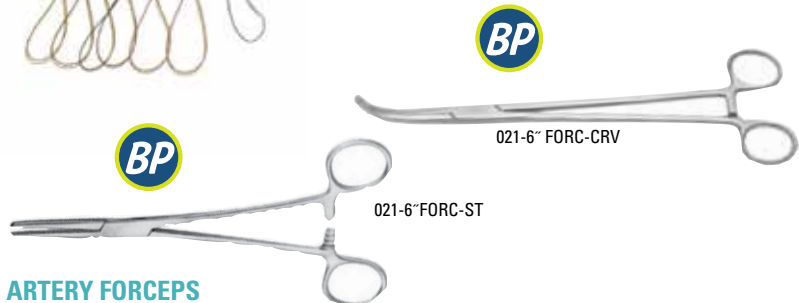

ARTERY FORCEPCS

- Stainless Steel artery forceps, with a locking mechanism designed to grasp and hold an artery or surrounding tissue.