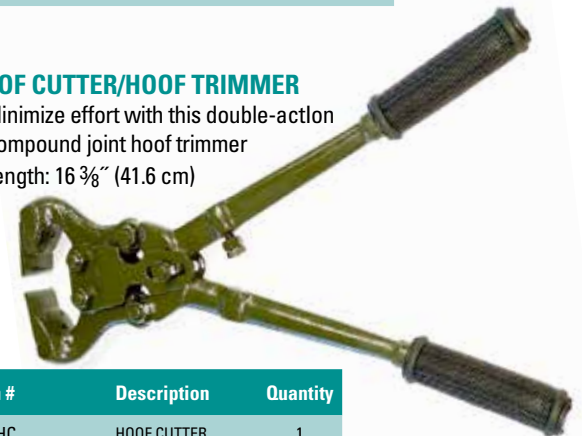

Item #	Description	Quantity
019-HC	HOOF CUTTER	1