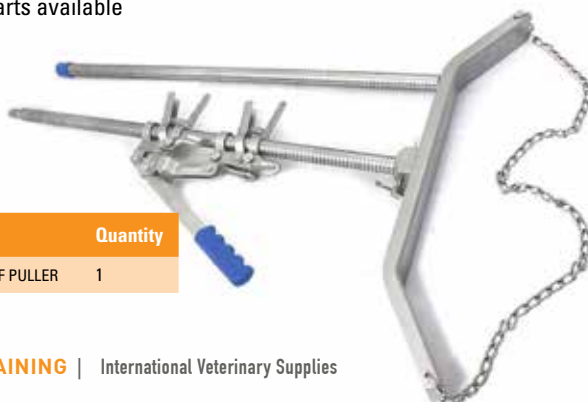

- Lightweight polyethylene pig sorting panel
- Multiple hand holds molded into the edges
- Easy to store, use and clean
- 30" height; available in 38" and 48" widths
- Red

Item #	Description	Quantity
023-SPANEL-MD	38" SORTING PANEL MEDIUM	1
023-SPANEL -LG	48" SORTING PANEL LARGE	1

COW IMMOBILIZER

- Robust, galvanized
- Compatible to different animal sizes
- Prevents the animals from kicking out
- Free-running springs with 3/8" (9 mm) pin and the 45° offset of the hole series ensure ergonomic length adjustment and prevent inadvertent opening
- Marking on the long side (bottom) with black cap

Item #	Description	Quantity
017-CIMMB	COW IMMOBILIZER	1

CHAMPION CALF PULLER

Makes faster delivery possible in emergencies

- 66" Coarse-threaded tube metal head piece
- Rod length comes with deep groove, nickel plated rod for positive ratchet action and easy clean up
- High-quality, reinforced breach and extended release arms
- One-person operation
- Dual action pull: Lever pulls with both up and down stroke
- Easy on the cow and calf
- Strong ratchet mechanism won't slip or come apart
- Padded handle for operator come for instructions included
- Replacement parts available
- 30" Chain

Item #	Description	Quantity
017-CP	CHAMPION CALF PULLER	1

COW LIFT-HEAVY DUTY

- Very robust and stable design; proven for decades
- An indispensable device for cows that cannot get back on their feet (e.g. complicated parturition)
- This is an investment that pays back quickly; a must for every dairy cattle farmer
- The gummed clamps are adjustable to any size cow
- In combination with a pulley or another hoisting apparatus, small to medium breeds can be assisted to their feet, to a max of 900 kg.