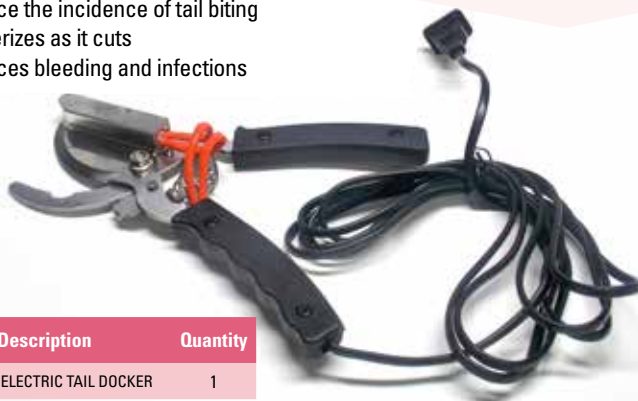

- High quality double bow hand held shears with straight blade
- 11 1/2" (29 cm) or 13 3/8" (34 cm) long

Item #	Description	Quantity
020-29SSRH	SHEEP SHEARS RIGHT HAND 11 1/2" (29 cm)	1
020-34SS	SHEEP SHEARS 13 3/8" (34 cm)	1
020-34SSRH	SHEEP SHEARS 13 3/8" (34 cm) RIGHT HAND	1

PIG TOOTH NIPPER

- Smooth ground tapered jaws
- Spring operated
- Can also be used to clip tails
- Stainless steel

Item #	Description	Quantity
023-TNSS	PIG TOOTH NIPPER STAINLESS STEEL	1

ELECTRIC TAIL DOCKER

- Reduce the incidence of tail biting
- Caulterizes as it cuts
- Reduces bleeding and infections
- 110V

Item #	Description	Quantity
023-TDE	ELECTRIC TAIL DOCKER	1

WHITE'S TOENAIL SCISSORS

- Scissors designed for clipping tubular rather than flat nails, or claws
- The cutting edges of the blades form a circle when open so that the claw cannot escape when they are closed
- Good Quality surgical instruments made with high-grade French or Japanese stainless steel