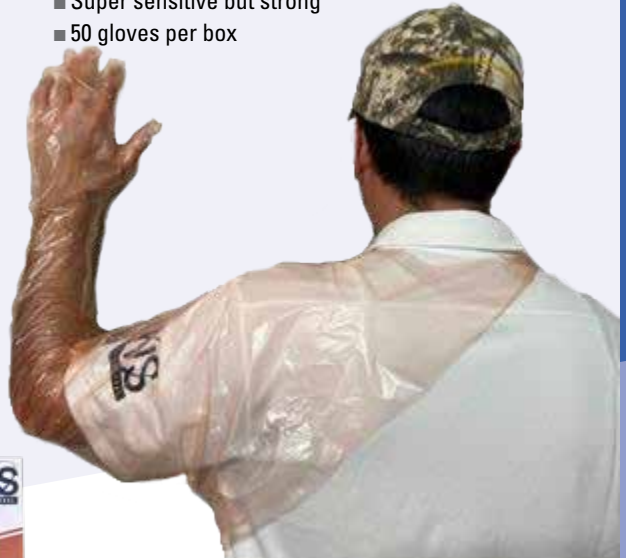

OB SLEEVE W/SHOULDER STRAP

Super sensitive OB glove. This new product gives additional coverage to the whole shoulder and under arm area. Protects skin and clothing.

- Total arm coverage protection
- Shoulder strap keeps glove in place
- Super sensitive but strong
- 50 gloves per box