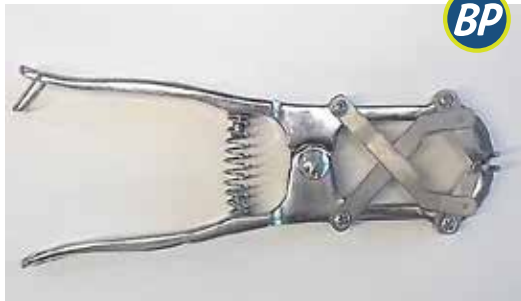

- Bloodless castrators are used primarily on cattle and sheep
- Because an incision is not required, castration is bloodless with lower risk of infection
- Crushes the testicular cord without breaking the skin

Item #	Description	Quantity
013-CASTKN	CASTRATION KNIFE	1

LARGE CASTRATOR

- 1-person operation
- Removes bitten swine tails
- No blood loss, shock or open wounds
- Bands open to 1¼" x 1¼" x 1¼" x 1⅜"
- CASTRATES: lambs, calves
- DOCKS: lambs, goats